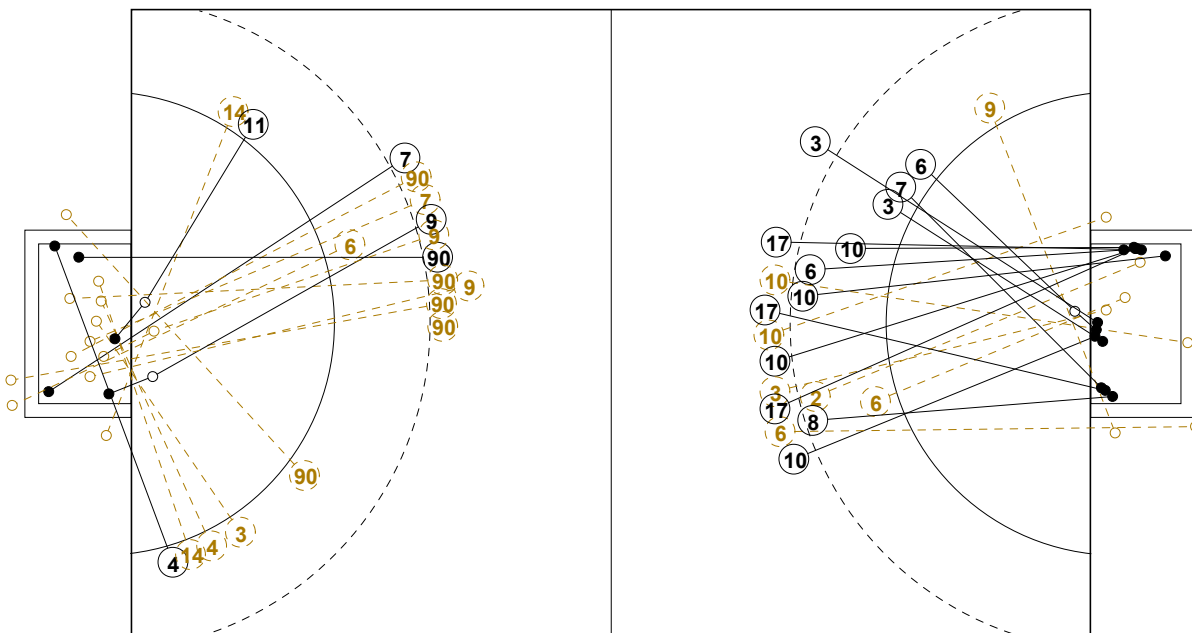

1st Half
11 : 10