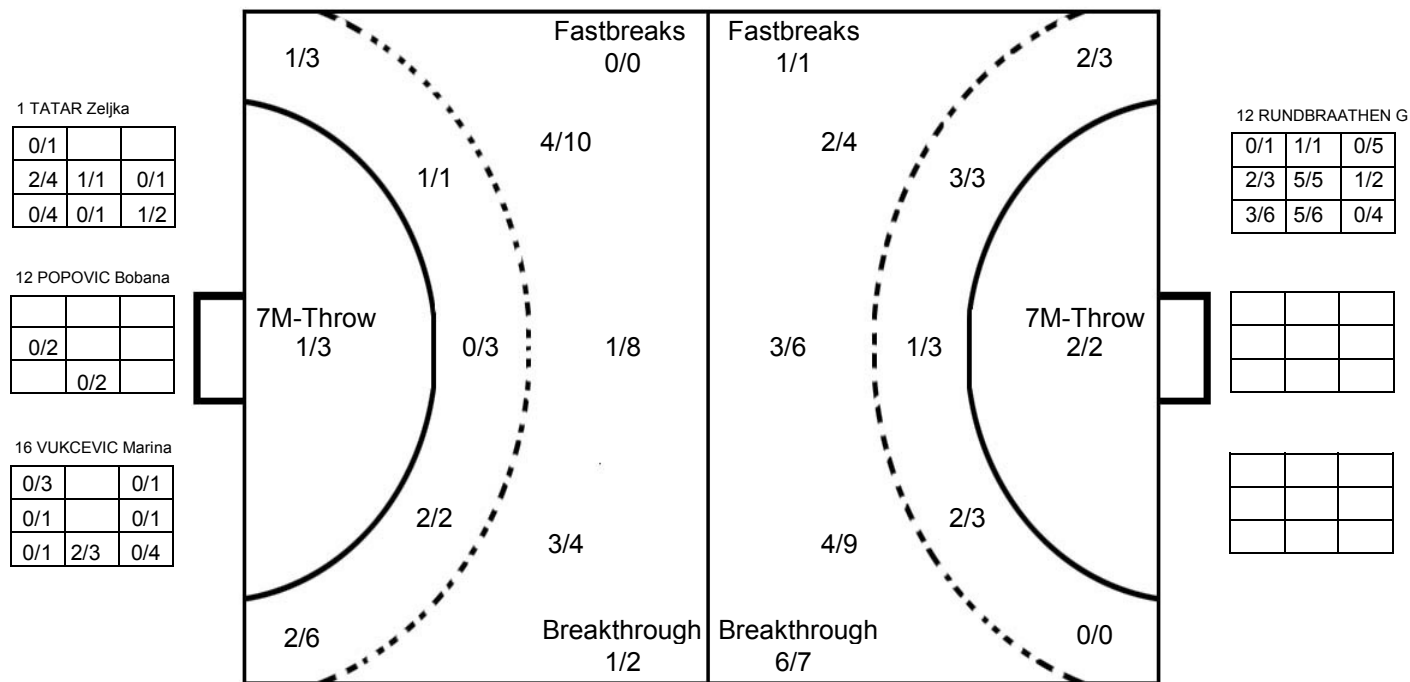

XVII WOMEN'S JUNIOR WORLD CHAMPIONSHIP 2010 IN KOR
MATCH SHOT REPORT

ROUND 10

MATCH 84

100717084-41-1/1

MONTENEGRO

1 TATAR Zeljka	3 VLAHOVIC Milica	4 MEHMEDOVIC Majda	5 JOLICIC Maja	6 PREMOVIC Sanja	7 MARKOVIC Jelena	8 MISUROVIC Ana	9 DESPOTOVIC Jelen
<table border="1"><tr><td></td><td></td><td></td></tr><tr><td></td><td></td><td></td></tr><tr><td></td><td></td><td></td></tr></table>	<table border="1"><tr><td></td><td></td><td></td></tr><tr><td>1</td><td></td><td></td></tr><tr><td></td><td></td><td></td></tr></table>	<table border="1"><tr><td></td><td></td><td>2</td></tr><tr><td></td><td></td><td></td></tr><tr><td></td><td></td><td></td></tr></table>	<table border="1"><tr><td></td><td></td><td></td></tr><tr><td></td><td></td><td></td></tr><tr><td></td><td></td><td></td></tr></table>	<table border="1"><tr><td></td><td></td><td></td></tr><tr><td></td><td></td><td></td></tr><tr><td></td><td></td><td></td></tr></table>	<table border="1"><tr><td></td><td>1</td><td></td></tr><tr><td></td><td></td><td></td></tr><tr><td></td><td></td><td>1</td></tr></table>	<table border="1"><tr><td></td><td></td><td></td></tr><tr><td></td><td></td><td></td></tr><tr><td></td><td></td><td></td></tr></table>	<table border="1"><tr><td></td><td></td><td></td></tr><tr><td></td><td></td><td></td></tr><tr><td></td><td></td><td></td></tr></table>
Post - 0 Miss - 0 Block - 0	Post - 0 Miss - 0 Block - 0	Post - 0 Miss - 0 Block - 0	Post - 0 Miss - 0 Block - 0	Post - 0 Miss - 1 Block - 0	Post - 0 Miss - 1 Block - 0	Post - 0 Miss - 0 Block - 0	Post - 0 Miss - 0 Block - 0
11 KLIKOVAC Andrea	12 POPOVIC Bobana	14 DELIC Danica	16 VUKCEVIC Marina	17 NOVAKOVIC Andjel	18 LAZOVIC Suzana	19 VUKCEVIC Sara	90 KNEZEVIC Milena
<table border="1"><tr><td></td><td></td><td></td></tr><tr><td></td><td></td><td></td></tr><tr><td>1</td><td></td><td></td></tr></table>	<table border="1"><tr><td></td><td></td><td></td></tr><tr><td></td><td></td><td></td></tr><tr><td></td><td></td><td></td></tr></table>	<table border="1"><tr><td></td><td></td><td></td></tr><tr><td></td><td></td><td></td></tr><tr><td></td><td></td><td></td></tr></table>	<table border="1"><tr><td></td><td></td><td></td></tr><tr><td></td><td></td><td></td></tr><tr><td></td><td></td><td></td></tr></table>	<table border="1"><tr><td></td><td></td><td></td></tr><tr><td></td><td></td><td></td></tr><tr><td></td><td></td><td></td></tr></table>	<table border="1"><tr><td></td><td></td><td>1</td></tr><tr><td></td><td></td><td></td></tr><tr><td>1</td><td></td><td>2</td></tr></table>	<table border="1"><tr><td></td><td></td><td></td></tr><tr><td></td><td></td><td></td></tr><tr><td></td><td></td><td></td></tr></table>	<table border="1"><tr><td></td><td></td><td>2</td></tr><tr><td></td><td>1</td><td>1</td></tr><tr><td></td><td></td><td>1</td></tr></table>
Post - 0 Miss - 0 Block - 0	Post - 0 Miss - 0 Block - 0	Post - 0 Miss - 1 Block - 0	Post - 0 Miss - 0 Block - 0	Post - 0 Miss - 0 Block - 0	Post - 1 Miss - 0 Block - 0	Post - 0 Miss - 0 Block - 0	Post - 1 Miss - 3 Block - 1

NORWAY

1 SOLBERG Silje	2 HOMME Christine	3 KRISTIANSSEN V	4 YTTRENG Hanna	5 MARCUSSEN Mai	6 OFTEDAL Stine	7 MOLID Mari	8 JAKOBSEN Maja
<table border="1"><tr><td></td><td></td><td></td></tr><tr><td></td><td></td><td></td></tr><tr><td></td><td></td><td></td></tr></table>	<table border="1"><tr><td></td><td></td><td></td></tr><tr><td></td><td></td><td></td></tr><tr><td></td><td></td><td></td></tr></table>	<table border="1"><tr><td></td><td></td><td></td></tr><tr><td></td><td></td><td></td></tr><tr><td></td><td>2</td><td></td></tr></table>	<table border="1"><tr><td></td><td></td><td></td></tr><tr><td></td><td></td><td></td></tr><tr><td></td><td></td><td></td></tr></table>	<table border="1"><tr><td></td><td></td><td></td></tr><tr><td></td><td></td><td></td></tr><tr><td></td><td></td><td></td></tr></table>	<table border="1"><tr><td></td><td></td><td></td></tr><tr><td>1</td><td></td><td></td></tr><tr><td></td><td>1</td><td></td></tr></table>	<table border="1"><tr><td></td><td></td><td>1</td></tr><tr><td></td><td></td><td></td></tr><tr><td>1</td><td></td><td>2</td></tr></table>	<table border="1"><tr><td></td><td></td><td></td></tr><tr><td></td><td></td><td></td></tr><tr><td></td><td></td><td></td></tr></table>
Post - 0 Miss - 0 Block - 0	Post - 0 Miss - 0 Block - 0	Post - 0 Miss - 0 Block - 0	Post - 0 Miss - 0 Block - 0	Post - 0 Miss - 0 Block - 0	Post - 2 Miss - 1 Block - 0	Post - 0 Miss - 0 Block - 0	Post - 0 Miss - 0 Block - 0
9 SOLBERG Sanna	10 MOERK Nora	12 RUNDBRAATHEN	13 SVENDSEN Silje	14 FOLKVORD Ellen	16 KAMPERUD Hilde	17 NOERSTEBOE K	18 HALL Susann iren
<table border="1"><tr><td></td><td></td><td></td></tr><tr><td></td><td></td><td>2</td></tr><tr><td></td><td></td><td></td></tr></table>	<table border="1"><tr><td>4</td><td></td><td></td></tr><tr><td>2</td><td></td><td></td></tr><tr><td>4</td><td>1</td><td></td></tr></table>	<table border="1"><tr><td></td><td></td><td></td></tr><tr><td></td><td></td><td></td></tr><tr><td></td><td></td><td></td></tr></table>	<table border="1"><tr><td></td><td></td><td></td></tr><tr><td></td><td></td><td></td></tr><tr><td></td><td></td><td></td></tr></table>	<table border="1"><tr><td></td><td></td><td></td></tr><tr><td></td><td></td><td></td></tr><tr><td></td><td></td><td></td></tr></table>	<table border="1"><tr><td></td><td></td><td></td></tr><tr><td></td><td></td><td></td></tr><tr><td></td><td></td><td></td></tr></table>	<table border="1"><tr><td></td><td></td><td></td></tr><tr><td></td><td></td><td></td></tr><tr><td>2</td><td></td><td></td></tr></table>	<table border="1"><tr><td></td><td></td><td></td></tr><tr><td></td><td></td><td></td></tr><tr><td></td><td></td><td>1</td></tr></table>
Post - 0 Miss - 2 Block - 0	Post - 1 Miss - 3 Block - 0	Post - 0 Miss - 0 Block - 0	Post - 0 Miss - 0 Block - 0	Post - 0 Miss - 0 Block - 0	Post - 0 Miss - 0 Block - 0	Post - 0 Miss - 0 Block - 0	Post - 0 Miss - 0 Block - 0