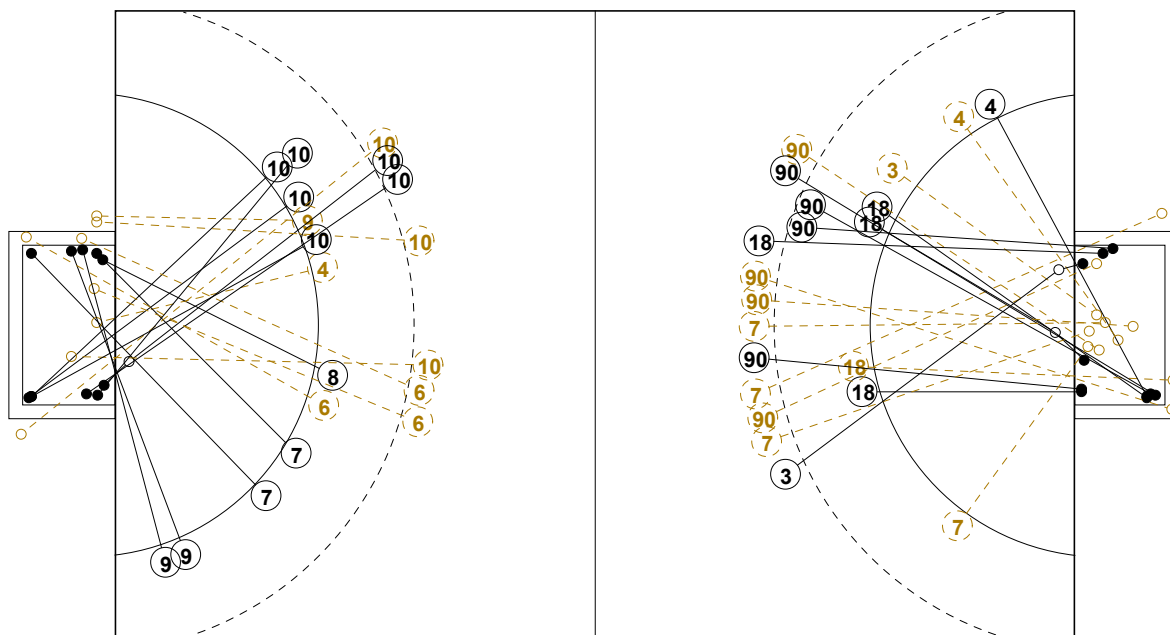

XVII WOMEN'S JUNIOR WORLD CHAMPIONSHIP 2010 IN KOR PICTORIAL MATCH STATISTICS

ROUND 10

MATCH 84

100717084-21-1/1