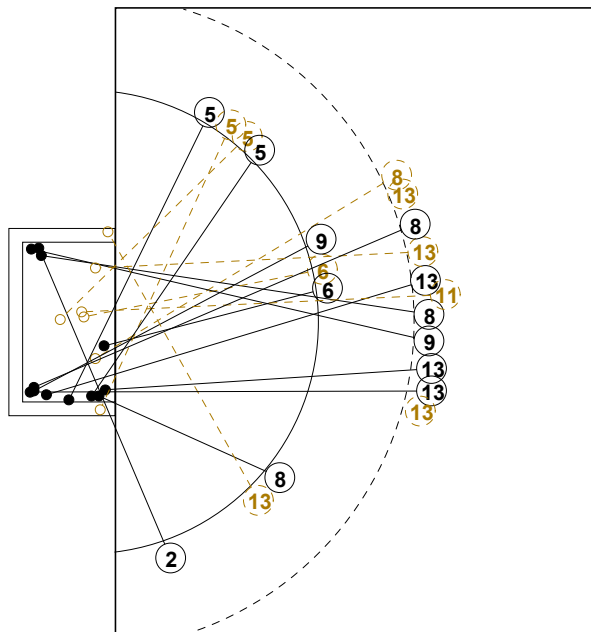

XVII WOMEN'S JUNIOR WORLD CHAMPIONSHIP 2010 IN KOR PICTORIAL MATCH STATISTICS

ROUND 10

MATCH 83

100717083-21-1/1