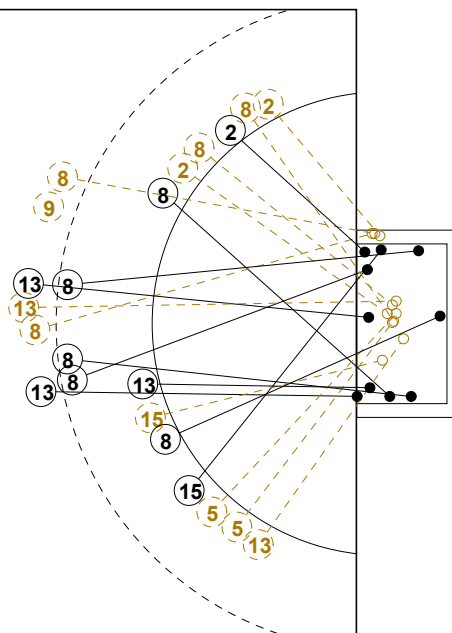

## GOALKEEPER: SAVED/SHOTS

TEAM TOTALS	GOALS	SAVED	MISSED	POST	BLOCKED	TOTAL	RATE(%)
Field Shot	8	2	2		2	14	57.1%
Line Shot	11	3		2		16	68.8%
Wing Shot	4			1		5	80.0%
Fastbreak	2					2	100.0%
Breakthrough	5	1				6	83.3%
Free Throw		2				2	0.0%
7M-Throw		1				1	0.0%

# XVII WOMEN'S JUNIOR WORLD CHAMPIONSHIP 2010 IN KOR PICTORIAL MATCH STATISTICS

ROUND 10

MATCH 83

100717083-21-1/1

1st Half  
14 : 17

2nd Half  
30 : 26

**XVII WOMEN'S JUNIOR WORLD CHAMPIONSHIP 2010 IN KOR**  
**MATCH SHOT REPORT**