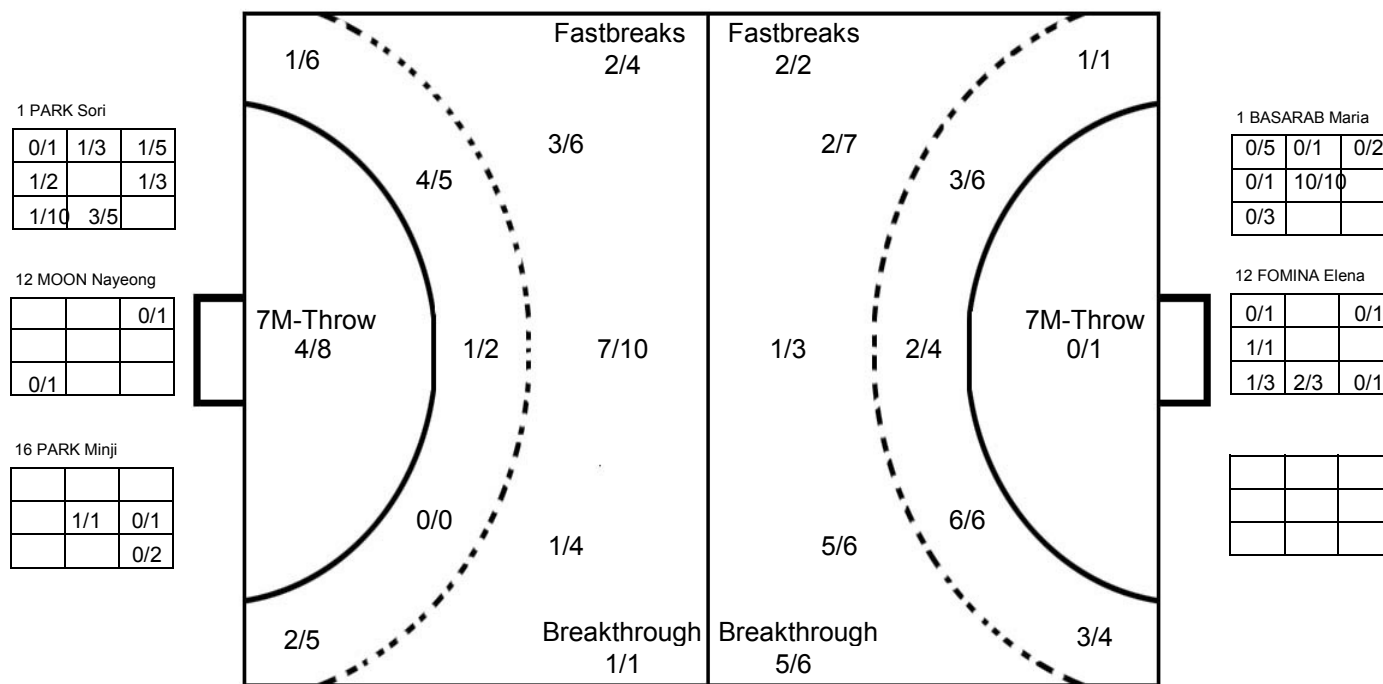

XVII WOMEN'S JUNIOR WORLD CHAMPIONSHIP 2010 IN KOR
MATCH SHOT REPORT

ROUND 10

MATCH 83

100717083-41-1/1

KOREA

1 PARK Sori	2 JO Hyobi	3 CHOI Sumin	5 KIM Seonhwa	6 NAM Yeongsin	8 LEE Eunbi	9 LEE Semi	11 JUNG Yura
<table border="1"><tr><td></td><td></td><td></td></tr><tr><td></td><td></td><td></td></tr><tr><td></td><td></td><td></td></tr></table>	<table border="1"><tr><td></td><td></td><td>1</td></tr><tr><td></td><td></td><td></td></tr><tr><td>1</td><td></td><td></td></tr></table>	<table border="1"><tr><td></td><td></td><td></td></tr><tr><td></td><td></td><td></td></tr><tr><td></td><td></td><td></td></tr></table>	<table border="1"><tr><td></td><td></td><td></td></tr><tr><td>1</td><td></td><td></td></tr><tr><td>1</td><td></td><td></td></tr></table>	<table border="1"><tr><td></td><td></td><td></td></tr><tr><td></td><td></td><td></td></tr><tr><td></td><td>1</td><td></td></tr></table>	<table border="1"><tr><td>2</td><td>1</td><td>1</td></tr><tr><td></td><td></td><td>2</td></tr><tr><td>2</td><td></td><td></td></tr></table>	<table border="1"><tr><td>2</td><td></td><td>1</td></tr><tr><td></td><td></td><td>1</td></tr><tr><td></td><td></td><td></td></tr></table>	<table border="1"><tr><td></td><td></td><td></td></tr><tr><td></td><td></td><td></td></tr><tr><td></td><td></td><td></td></tr></table>
Post - 0 Miss - 0 Block - 0	Post - 1 Miss - 0 Block - 0	Post - 0 Miss - 0 Block - 0	Post - 1 Miss - 0 Block - 0	Post - 0 Miss - 0 Block - 0	Post - 2 Miss - 0 Block - 0	Post - 0 Miss - 0 Block - 1	Post - 0 Miss - 0 Block - 0
12 MOON Nayeong	13 RYU Eunhee	14 JUNG Juri	15 PARK Suyoung	16 PARK Minji	17 LEE Sooyeon	18 KIM Sunhae	19 KIM Eunkyeong
<table border="1"><tr><td></td><td></td><td></td></tr><tr><td></td><td></td><td></td></tr><tr><td></td><td></td><td></td></tr></table>	<table border="1"><tr><td>2</td><td></td><td></td></tr><tr><td></td><td></td><td></td></tr><tr><td>1</td><td>2</td><td>3</td></tr></table>	<table border="1"><tr><td></td><td></td><td></td></tr><tr><td></td><td></td><td></td></tr><tr><td></td><td></td><td></td></tr></table>	<table border="1"><tr><td></td><td></td><td></td></tr><tr><td></td><td></td><td></td></tr><tr><td>1</td><td></td><td></td></tr></table>	<table border="1"><tr><td></td><td></td><td></td></tr><tr><td></td><td></td><td></td></tr><tr><td></td><td></td><td></td></tr></table>	<table border="1"><tr><td></td><td></td><td></td></tr><tr><td></td><td></td><td></td></tr><tr><td></td><td></td><td></td></tr></table>	<table border="1"><tr><td></td><td></td><td></td></tr><tr><td></td><td></td><td></td></tr><tr><td></td><td></td><td></td></tr></table>	<table border="1"><tr><td></td><td></td><td></td></tr><tr><td></td><td></td><td></td></tr><tr><td></td><td></td><td></td></tr></table>
Post - 0 Miss - 0 Block - 0	Post - 1 Miss - 0 Block - 2	Post - 0 Miss - 0 Block - 0	Post - 0 Miss - 0 Block - 0	Post - 0 Miss - 0 Block - 0	Post - 0 Miss - 0 Block - 0	Post - 0 Miss - 0 Block - 0	Post - 0 Miss - 0 Block - 0

RUSSIA

1 BASARAB Maria	2 KHYMYROVA Tatiana	3 KUDRYASHOVA A	4 MAKHNEVA Snezhana	5 GONCHAROVA	6 NIKITINA Irina	7 ILINA Ekaterina	8 SEN Anna
<table border="1"><tr><td></td><td></td><td></td></tr><tr><td></td><td></td><td></td></tr><tr><td></td><td></td><td></td></tr></table>	<table border="1"><tr><td></td><td></td><td></td></tr><tr><td>1</td><td></td><td></td></tr><tr><td>5</td><td>1</td><td>3</td></tr></table>	<table border="1"><tr><td></td><td>1</td><td></td></tr><tr><td></td><td></td><td></td></tr><tr><td>2</td><td></td><td></td></tr></table>	<table border="1"><tr><td></td><td></td><td></td></tr><tr><td></td><td></td><td></td></tr><tr><td></td><td></td><td></td></tr></table>	<table border="1"><tr><td></td><td>1</td><td>2</td></tr><tr><td></td><td></td><td>2</td></tr><tr><td></td><td></td><td></td></tr></table>	<table border="1"><tr><td></td><td></td><td></td></tr><tr><td></td><td></td><td>2</td></tr><tr><td></td><td></td><td></td></tr></table>	<table border="1"><tr><td>1</td><td></td><td>1</td></tr><tr><td></td><td></td><td></td></tr><tr><td></td><td></td><td></td></tr></table>	<table border="1"><tr><td></td><td></td><td></td></tr><tr><td></td><td></td><td>1</td></tr><tr><td></td><td></td><td></td></tr></table>
Post - 0 Miss - 0 Block - 0	Post - 0 Miss - 0 Block - 0	Post - 0 Miss - 0 Block - 0	Post - 0 Miss - 0 Block - 0	Post - 0 Miss - 0 Block - 0	Post - 2 Miss - 0 Block - 1	Post - 0 Miss - 0 Block - 1	Post - 0 Miss - 2 Block - 0
10 ORDINA Yana	11 ARTAMONOVA	12 FOMINA Elena	13 CHERNOVA	14 RESHETNIKOVA N	17 GORSHENINA	19 MAKEEVA Ksenia	21 GARBUZ Maria
<table border="1"><tr><td></td><td></td><td></td></tr><tr><td></td><td></td><td></td></tr><tr><td></td><td></td><td></td></tr></table>	<table border="1"><tr><td></td><td></td><td></td></tr><tr><td></td><td></td><td></td></tr><tr><td></td><td></td><td></td></tr></table>	<table border="1"><tr><td></td><td></td><td></td></tr><tr><td></td><td></td><td></td></tr><tr><td></td><td></td><td></td></tr></table>	<table border="1"><tr><td></td><td></td><td></td></tr><tr><td></td><td></td><td></td></tr><tr><td></td><td></td><td></td></tr></table>	<table border="1"><tr><td></td><td></td><td>1</td></tr><tr><td></td><td></td><td></td></tr><tr><td></td><td></td><td></td></tr></table>	<table border="1"><tr><td></td><td></td><td></td></tr><tr><td></td><td></td><td></td></tr><tr><td></td><td></td><td></td></tr></table>	<table border="1"><tr><td></td><td></td><td>1</td></tr><tr><td></td><td>1</td><td>1</td></tr><tr><td></td><td></td><td></td></tr></table>	<table border="1"><tr><td></td><td></td><td></td></tr><tr><td></td><td></td><td></td></tr><tr><td></td><td></td><td></td></tr></table>
Post - 0 Miss - 0 Block - 0	Post - 0 Miss - 0 Block - 0	Post - 0 Miss - 0 Block - 0	Post - 0 Miss - 0 Block - 0	Post - 0 Miss - 0 Block - 0	Post - 0 Miss - 0 Block - 0	Post - 1 Miss - 0 Block - 0	Post - 0 Miss - 0 Block - 0