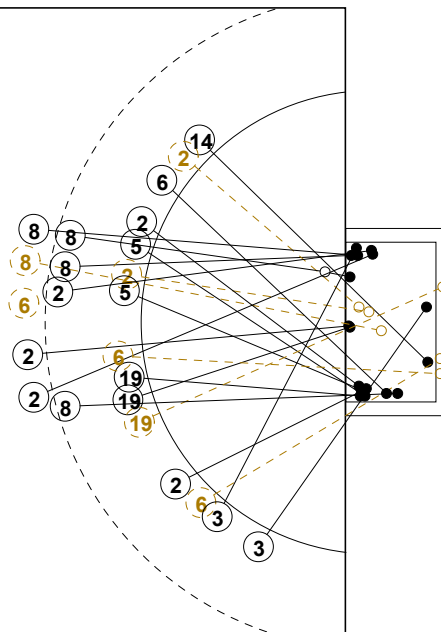

## GOALKEEPER: SAVED/SHOTS

TEAM TOTALS	GOALS	SAVED	MISSED	POST	BLOCKED	TOTAL	RATE(%)
Field Shot	8	2	2		2	14	57.1%
Line Shot	11	3		2		16	68.8%
Wing Shot	4			1		5	80.0%
Fastbreak	2					2	100.0%
Breakthrough	5	1				6	83.3%
Free Throw		2				2	0.0%
7M-Throw		1				1	0.0%

# XVII WOMEN'S JUNIOR WORLD CHAMPIONSHIP 2010 IN KOR PICTORIAL MATCH STATISTICS

ROUND 10

MATCH 83

100717083-21-1/1

1st Half  
14 : 17

2nd Half  
30 : 26

**XVII WOMEN'S JUNIOR WORLD CHAMPIONSHIP 2010 IN KOR**  
**MATCH SHOT REPORT**