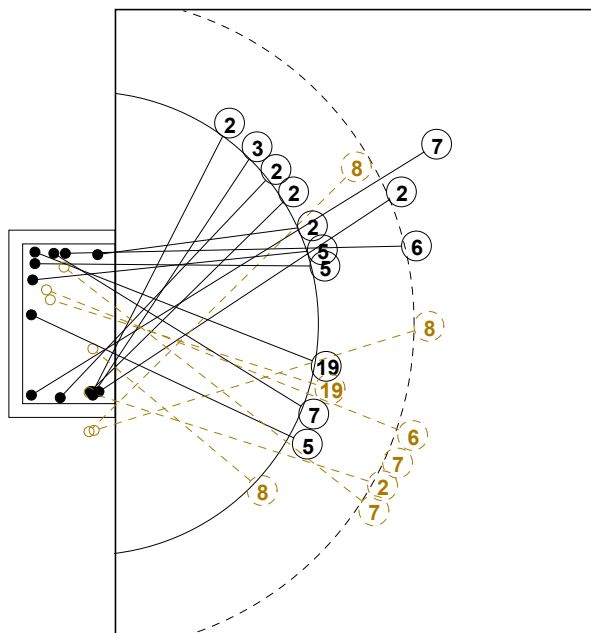

## GOALKEEPER: SAVED/SHOTS

TEAM TOTALS	GOALS	SAVED	MISSED	POST	BLOCKED	TOTAL	RATE(%)
Field Shot	8	2	2		2	14	57.1%
Line Shot	11	3		2		16	68.8%
Wing Shot	4			1		5	80.0%
Fastbreak	2					2	100.0%
Breakthrough	5	1				6	83.3%
Free Throw		2				2	0.0%
7M-Throw		1				1	0.0%

# XVII WOMEN'S JUNIOR WORLD CHAMPIONSHIP 2010 IN KOR PICTORIAL MATCH STATISTICS

ROUND 10

MATCH 83

100717083-21-1/1

1st Half  
14 : 17

2nd Half  
30 : 26

**XVII WOMEN'S JUNIOR WORLD CHAMPIONSHIP 2010 IN KOR**  
**MATCH SHOT REPORT**