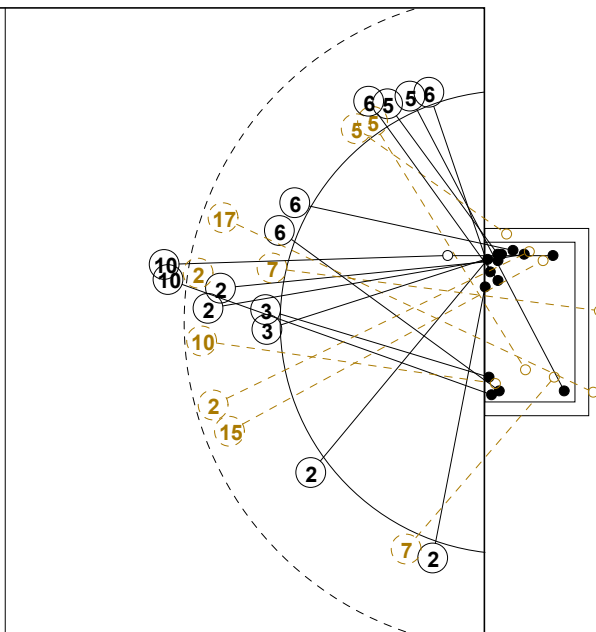

XVII WOMEN'S JUNIOR WORLD CHAMPIONSHIP 2010 IN KOR PICTORIAL MATCH STATISTICS

ROUND 10

MATCH 81

100717081-21-1/1