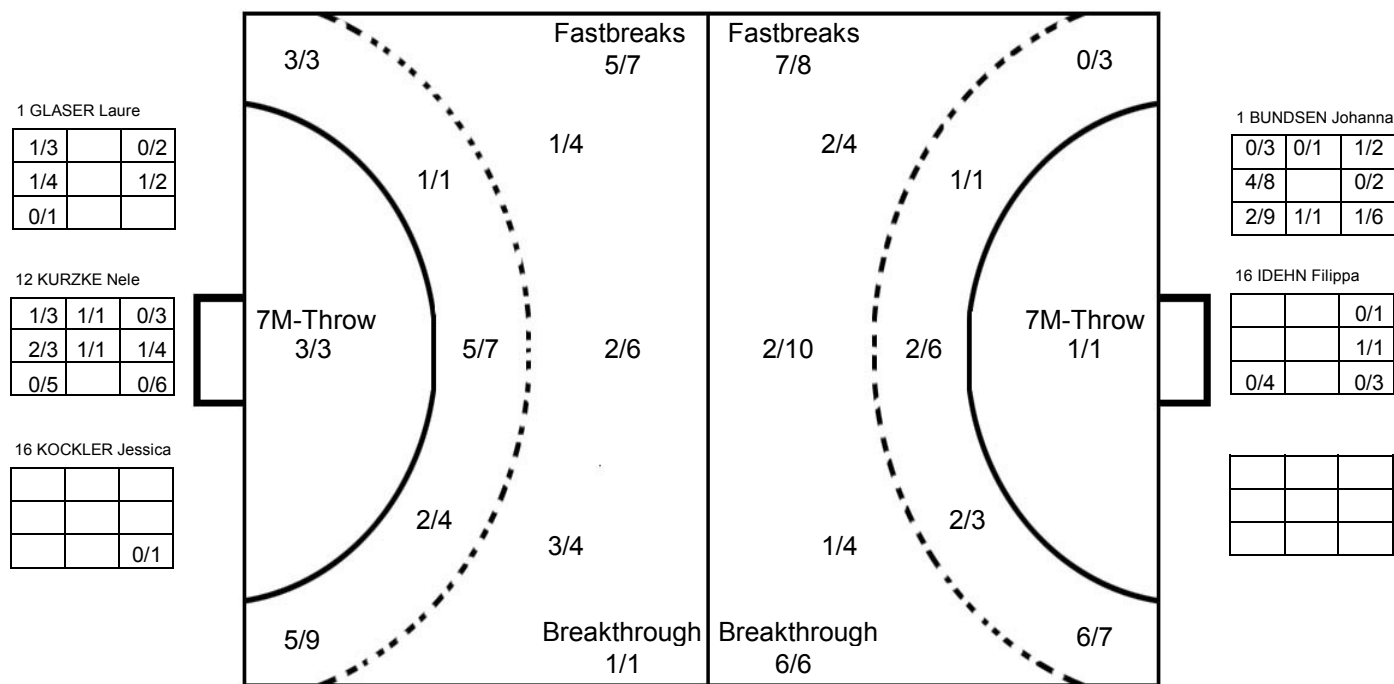

XVII WOMEN'S JUNIOR WORLD CHAMPIONSHIP 2010 IN KOR
MATCH SHOT REPORT

ROUND 10

MATCH 81

100717081-41-1/1

GERMANY

1 GLASER Laure	2 ZAPF Marlene	3 SCHULZE Luisa	4 HILDEBRAND Pia	5 MULLER Franziska	6 GROSSMANN Ina	7 SCHIRMER Maike	10 BONIGHAUSEN P
<table border="1"><tr><td></td><td></td><td></td></tr><tr><td></td><td></td><td></td></tr><tr><td></td><td></td><td></td></tr></table>	<table border="1"><tr><td></td><td></td><td></td></tr><tr><td>2</td><td></td><td></td></tr><tr><td>5</td><td></td><td>3</td></tr></table>	<table border="1"><tr><td></td><td></td><td>1</td></tr><tr><td></td><td></td><td></td></tr><tr><td>1</td><td></td><td>1</td></tr></table>	<table border="1"><tr><td></td><td></td><td></td></tr><tr><td></td><td></td><td></td></tr><tr><td></td><td></td><td></td></tr></table>	<table border="1"><tr><td></td><td></td><td>1</td></tr><tr><td></td><td></td><td></td></tr><tr><td>1</td><td></td><td></td></tr></table>	<table border="1"><tr><td></td><td></td><td></td></tr><tr><td></td><td></td><td></td></tr><tr><td>4</td><td></td><td>1</td></tr></table>	<table border="1"><tr><td></td><td>1</td><td></td></tr><tr><td>1</td><td></td><td></td></tr><tr><td></td><td></td><td></td></tr></table>	<table border="1"><tr><td>1</td><td></td><td></td></tr><tr><td></td><td></td><td></td></tr><tr><td></td><td></td><td>1</td></tr></table>
Post - 0 Miss - 0 Block - 0	Post - 0 Miss - 0 Block - 2	Post - 1 Miss - 0 Block - 0	Post - 0 Miss - 0 Block - 0	Post - 1 Miss - 0 Block - 0	Post - 0 Miss - 0 Block - 0	Post - 0 Miss - 1 Block - 0	Post - 0 Miss - 0 Block - 0
11 PREIS Lisa marie	12 KURZKE Nele	13 SCHMELE Caroline	14 FISCHER Aline	15 NAIDZINAVICIUS K	16 KOCKLER Jessica	17 WENZL Julia	18 LEPPERT Anika
<table border="1"><tr><td></td><td></td><td></td></tr><tr><td></td><td></td><td></td></tr><tr><td></td><td></td><td></td></tr></table>	<table border="1"><tr><td></td><td></td><td></td></tr><tr><td></td><td></td><td></td></tr><tr><td></td><td></td><td></td></tr></table>	<table border="1"><tr><td></td><td></td><td>2</td></tr><tr><td></td><td></td><td>1</td></tr><tr><td></td><td></td><td></td></tr></table>	<table border="1"><tr><td></td><td></td><td></td></tr><tr><td></td><td></td><td></td></tr><tr><td></td><td></td><td></td></tr></table>	<table border="1"><tr><td>2</td><td></td><td></td></tr><tr><td></td><td></td><td></td></tr><tr><td></td><td></td><td>1</td></tr></table>	<table border="1"><tr><td></td><td></td><td></td></tr><tr><td></td><td></td><td></td></tr><tr><td></td><td></td><td></td></tr></table>	<table border="1"><tr><td></td><td>1</td><td></td></tr><tr><td></td><td></td><td></td></tr><tr><td></td><td></td><td></td></tr></table>	<table border="1"><tr><td></td><td></td><td></td></tr><tr><td></td><td></td><td></td></tr><tr><td></td><td></td><td></td></tr></table>
Post - 0 Miss - 0 Block - 0	Post - 0 Miss - 0 Block - 0	Post - 1 Miss - 0 Block - 0	Post - 0 Miss - 0 Block - 0	Post - 0 Miss - 1 Block - 0	Post - 0 Miss - 0 Block - 0	Post - 0 Miss - 1 Block - 0	Post - 0 Miss - 0 Block - 0

SWEDEN

1 BUNDSSEN Johanna	2 JEPPSSON Hanna	3 HAWIA S Emma	4 ENHORNING Elin	5 WESTBERG Johana	6 WALTER Anna	7 HAGMAN Nathalie	8 KELLOKOSKI Ida
<table border="1"><tr><td></td><td></td><td></td></tr><tr><td></td><td></td><td></td></tr><tr><td></td><td></td><td></td></tr></table>	<table border="1"><tr><td></td><td></td><td></td></tr><tr><td></td><td></td><td></td></tr><tr><td></td><td></td><td></td></tr></table>	<table border="1"><tr><td></td><td></td><td></td></tr><tr><td></td><td></td><td></td></tr><tr><td></td><td></td><td></td></tr></table>	<table border="1"><tr><td></td><td></td><td>1</td></tr><tr><td></td><td></td><td>1</td></tr><tr><td></td><td></td><td></td></tr></table>	<table border="1"><tr><td></td><td></td><td>1</td></tr><tr><td>2</td><td></td><td>1</td></tr><tr><td>4</td><td></td><td></td></tr></table>	<table border="1"><tr><td></td><td></td><td></td></tr><tr><td></td><td></td><td></td></tr><tr><td></td><td></td><td></td></tr></table>	<table border="1"><tr><td></td><td></td><td>3</td></tr><tr><td>1</td><td></td><td></td></tr><tr><td>2</td><td></td><td>3</td></tr></table>	<table border="1"><tr><td></td><td></td><td></td></tr><tr><td></td><td></td><td></td></tr><tr><td></td><td></td><td></td></tr></table>
Post - 0 Miss - 0 Block - 0	Post - 0 Miss - 0 Block - 0	Post - 0 Miss - 0 Block - 0	Post - 0 Miss - 0 Block - 0	Post - 1 Miss - 2 Block - 1	Post - 0 Miss - 0 Block - 0	Post - 0 Miss - 2 Block - 1	Post - 0 Miss - 0 Block - 0
9 WESTBERG Emelie	10 ROBERTS Jamina	11 DAFE Edijana	12 KRONQVIST Tove	13 ENGDAHL Ebba	15 FOGELSTROM	16 IDEHN Filippa	17 ROXA Anna
<table border="1"><tr><td>2</td><td></td><td></td></tr><tr><td>1</td><td></td><td></td></tr><tr><td></td><td></td><td>1</td></tr></table>	<table border="1"><tr><td></td><td></td><td></td></tr><tr><td></td><td></td><td></td></tr><tr><td></td><td></td><td></td></tr></table>	<table border="1"><tr><td></td><td></td><td></td></tr><tr><td></td><td></td><td></td></tr><tr><td></td><td></td><td></td></tr></table>	<table border="1"><tr><td></td><td></td><td></td></tr><tr><td></td><td></td><td></td></tr><tr><td></td><td></td><td></td></tr></table>	<table border="1"><tr><td></td><td></td><td></td></tr><tr><td></td><td></td><td></td></tr><tr><td></td><td></td><td></td></tr></table>	<table border="1"><tr><td>2</td><td></td><td></td></tr><tr><td></td><td></td><td>2</td></tr><tr><td></td><td></td><td>2</td></tr></table>	<table border="1"><tr><td></td><td></td><td></td></tr><tr><td></td><td></td><td></td></tr><tr><td></td><td></td><td></td></tr></table>	<table border="1"><tr><td></td><td></td><td></td></tr><tr><td></td><td></td><td></td></tr><tr><td></td><td></td><td>1</td></tr></table>
Post - 0 Miss - 1 Block - 1	Post - 0 Miss - 1 Block - 0	Post - 0 Miss - 1 Block - 0	Post - 0 Miss - 0 Block - 0	Post - 1 Miss - 0 Block - 0	Post - 0 Miss - 1 Block - 0	Post - 0 Miss - 0 Block - 0	Post - 1 Miss - 0 Block - 2