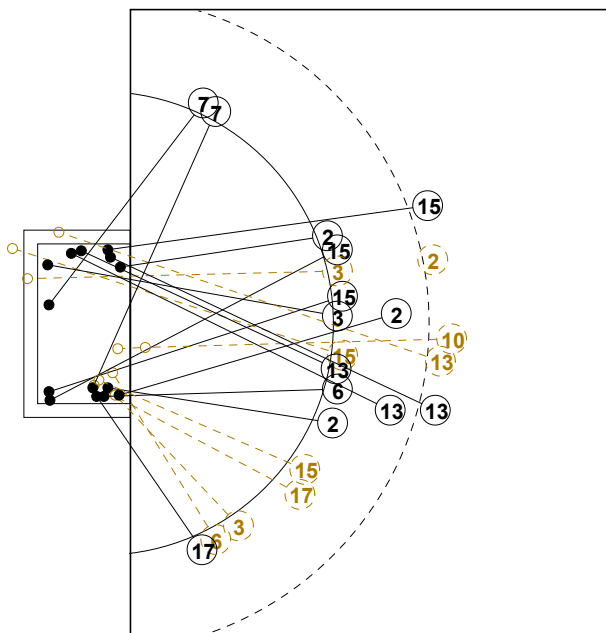

COURT PLAYER: GOALS/SHOTS

GOALKEEPER: SAVED/SHOTS

TEAM TOTALS	GOALS	SAVED	MISSED	POST	BLOCKED	TOTAL	RATE(%)
Field Shot	4	3	3	2	5	17	23.5%
Line Shot	5	2	2	1		10	50.0%
Wing Shot	6	3	1			10	60.0%
Fastbreak	7	1				8	87.5%
Breakthrough	6					6	100.0%
Free Throw	1		2			3	33.3%
7M-Throw	1					1	100.0%

XVII WOMEN'S JUNIOR WORLD CHAMPIONSHIP 2010 IN KOR PICTORIAL MATCH STATISTICS

ROUND 10

MATCH 81

100717081-21-1/1

1st Half
16 : 16

2nd Half
31 : 30

XVII WOMEN'S JUNIOR WORLD CHAMPIONSHIP 2010 IN KOR
MATCH SHOT REPORT