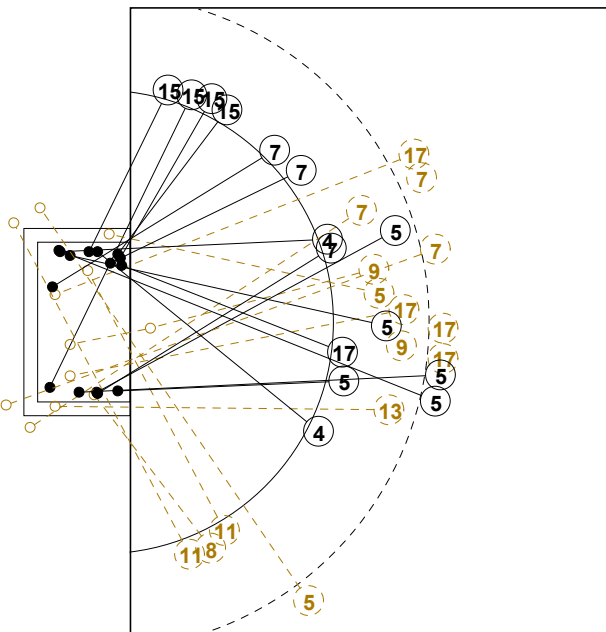

XVII WOMEN'S JUNIOR WORLD CHAMPIONSHIP 2010 IN KOR PICTORIAL MATCH STATISTICS

ROUND 10

MATCH 81

100717081-21-1/1