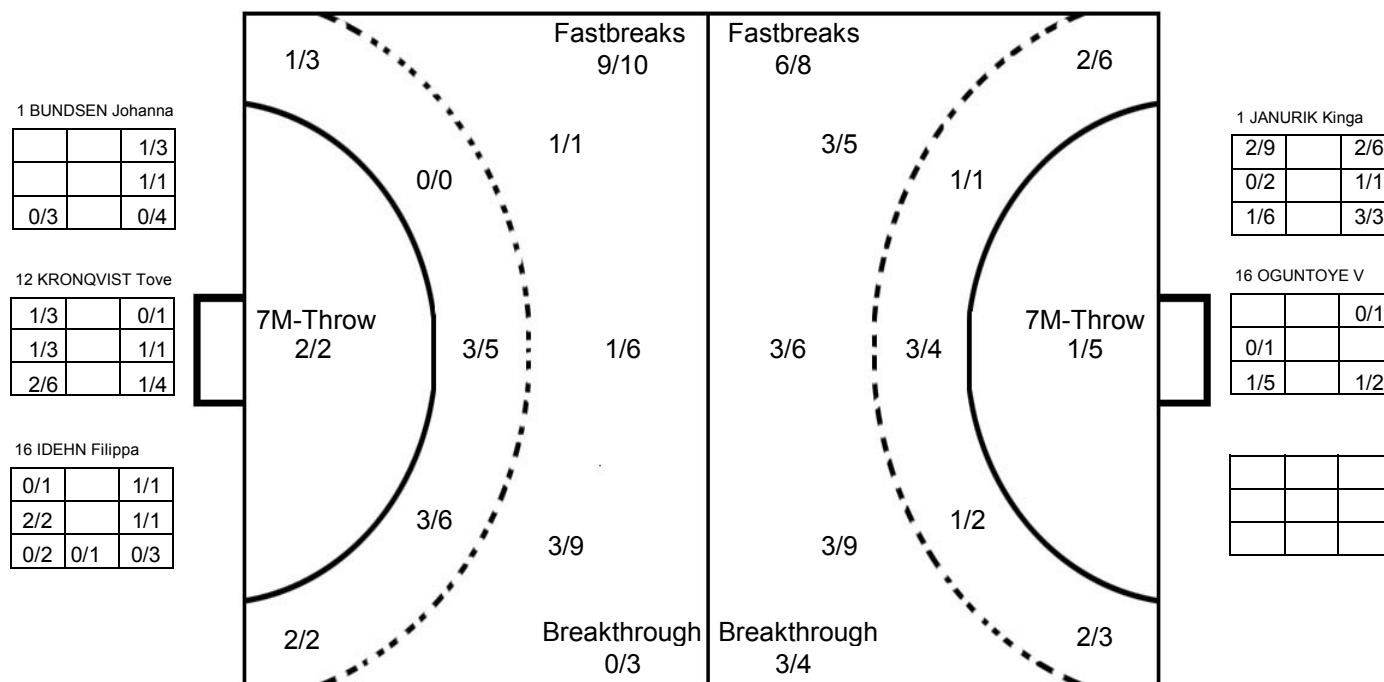

THE 17th WOMEN'S JUNIOR HANDBALL WORLD CHAMPIONSHIP
2010 SEOUL · GWANGJU · CHEONAN

PHMS Pictorial Handball Match Statistics

IHF Official System

XVII WOMEN'S JUNIOR WORLD CHAMPIONSHIP 2010 IN KOR

MATCH SHOT REPORT

ROUND 7

MATCH 71

100717071-41-1/1

SWEDEN

1 BUNDSSEN Johanna	2 JEPPSSON Hanna	3 HAWIA S Emma	4 ENHORNING Elin	5 WESTBERG Johana	6 WALTER Anna	7 HAGMAN Nathalie	8 KELLOKOSKI Ida
<table border="1" style="width: 100%; height: 30px;"><tr><td> </td><td> </td><td> </td></tr><tr><td> </td><td> </td><td> </td></tr><tr><td> </td><td> </td><td> </td></tr></table>	<table border="1" style="width: 100%; height: 30px;"><tr><td> </td><td> </td><td> </td></tr><tr><td> </td><td> </td><td> </td></tr><tr><td> </td><td> </td><td> </td></tr></table>	<table border="1" style="width: 100%; height: 30px;"><tr><td> </td><td> </td><td> </td></tr><tr><td> </td><td> </td><td> </td></tr><tr><td> </td><td> </td><td> </td></tr></table>	<table border="1" style="width: 100%; height: 30px;"><tr><td> </td><td> </td><td> </td></tr><tr><td> </td><td> </td><td> </td></tr><tr><td>1</td><td> </td><td> </td></tr></table>	<table border="1" style="width: 100%; height: 30px;"><tr><td>2</td><td> </td><td> </td></tr><tr><td> </td><td> </td><td> </td></tr><tr><td> </td><td> </td><td> </td></tr></table>	<table border="1" style="width: 100%; height: 30px;"><tr><td>1</td><td> </td><td> </td></tr><tr><td> </td><td> </td><td> </td></tr><tr><td>3</td><td> </td><td> </td></tr></table>	<table border="1" style="width: 100%; height: 30px;"><tr><td>2</td><td> </td><td> </td></tr><tr><td>1</td><td> </td><td> </td></tr><tr><td>3</td><td> </td><td> </td></tr></table>	<table border="1" style="width: 100%; height: 30px;"><tr><td> </td><td> </td><td>3</td></tr><tr><td> </td><td> </td><td> </td></tr><tr><td> </td><td> </td><td>1</td></tr></table>
Post - 0 Miss - 0 Block - 0	Post - 0 Miss - 0 Block - 0	Post - 0 Miss - 0 Block - 0	Post - 0 Miss - 0 Block - 0	Post - 0 Miss - 1 Block - 4	Post - 0 Miss - 0 Block - 0	Post - 0 Miss - 2 Block - 0	Post - 1 Miss - 0 Block - 0
9 WESTBERG Emelie	10 ROBERTS Jamina	11 DAFE Edijana	12 KRONQVIST Tove	13 ENGDAHL Ebba	15 FOGELSTROM	16 IDEHN Filippa	17 ROXA Anna
<table border="1" style="width: 100%; height: 30px;"><tr><td> </td><td> </td><td> </td></tr><tr><td> </td><td> </td><td> </td></tr><tr><td> </td><td> </td><td> </td></tr></table>	<table border="1" style="width: 100%; height: 30px;"><tr><td>1</td><td> </td><td>1</td></tr><tr><td>1</td><td> </td><td> </td></tr><tr><td> </td><td> </td><td> </td></tr></table>	<table border="1" style="width: 100%; height: 30px;"><tr><td> </td><td> </td><td> </td></tr><tr><td>1</td><td> </td><td> </td></tr><tr><td>1</td><td> </td><td> </td></tr></table>	<table border="1" style="width: 100%; height: 30px;"><tr><td> </td><td> </td><td> </td></tr><tr><td> </td><td> </td><td> </td></tr><tr><td> </td><td> </td><td> </td></tr></table>	<table border="1" style="width: 100%; height: 30px;"><tr><td> </td><td> </td><td> </td></tr><tr><td>1</td><td> </td><td> </td></tr><tr><td> </td><td> </td><td> </td></tr></table>	<table border="1" style="width: 100%; height: 30px;"><tr><td> </td><td> </td><td> </td></tr><tr><td> </td><td> </td><td> </td></tr><tr><td> </td><td> </td><td> </td></tr></table>	<table border="1" style="width: 100%; height: 30px;"><tr><td> </td><td> </td><td> </td></tr><tr><td> </td><td> </td><td> </td></tr><tr><td> </td><td> </td><td> </td></tr></table>	<table border="1" style="width: 100%; height: 30px;"><tr><td> </td><td> </td><td>1</td></tr><tr><td> </td><td> </td><td>1</td></tr><tr><td> </td><td> </td><td> </td></tr></table>
Post - 0 Miss - 0 Block - 1	Post - 0 Miss - 0 Block - 0	Post - 0 Miss - 0 Block - 0	Post - 0 Miss - 0 Block - 0	Post - 1 Miss - 0 Block - 0	Post - 0 Miss - 0 Block - 0	Post - 0 Miss - 0 Block - 0	Post - 1 Miss - 0 Block - 0

HUNGARY

1 JANURIK Kinga	3 DRAVAI Gyongyi	4 TAMAS Krisztina	6 KOVACS Anna	7 TURCSANYI K	8 KOVACSICS Aniko	10 HORNYAK Dora	11 LERANT Vivien
<table border="1" style="width: 100%; height: 30px;"><tr><td> </td><td> </td><td> </td></tr><tr><td> </td><td> </td><td> </td></tr><tr><td> </td><td> </td><td> </td></tr></table>	<table border="1" style="width: 100%; height: 30px;"><tr><td> </td><td> </td><td> </td></tr><tr><td>1</td><td> </td><td> </td></tr><tr><td>1</td><td> </td><td>2</td></tr></table>	<table border="1" style="width: 100%; height: 30px;"><tr><td> </td><td> </td><td> </td></tr><tr><td> </td><td> </td><td> </td></tr><tr><td>1</td><td> </td><td> </td></tr></table>	<table border="1" style="width: 100%; height: 30px;"><tr><td> </td><td> </td><td> </td></tr><tr><td> </td><td> </td><td> </td></tr><tr><td> </td><td> </td><td> </td></tr></table>	<table border="1" style="width: 100%; height: 30px;"><tr><td> </td><td> </td><td> </td></tr><tr><td> </td><td> </td><td> </td></tr><tr><td>1</td><td> </td><td> </td></tr></table>	<table border="1" style="width: 100%; height: 30px;"><tr><td> </td><td> </td><td>1</td></tr><tr><td>1</td><td> </td><td> </td></tr><tr><td>1</td><td> </td><td>3</td></tr></table>	<table border="1" style="width: 100%; height: 30px;"><tr><td> </td><td> </td><td>1</td></tr><tr><td>1</td><td> </td><td> </td></tr><tr><td>1</td><td> </td><td>1</td></tr></table>	<table border="1" style="width: 100%; height: 30px;"><tr><td> </td><td> </td><td> </td></tr><tr><td> </td><td> </td><td> </td></tr><tr><td>1</td><td> </td><td> </td></tr></table>
Post - 0 Miss - 0 Block - 0	Post - 0 Miss - 0 Block - 2	Post - 0 Miss - 0 Block - 0	Post - 0 Miss - 0 Block - 0	Post - 0 Miss - 0 Block - 0	Post - 0 Miss - 2 Block - 0	Post - 3 Miss - 0 Block - 2	Post - 0 Miss - 0 Block - 2
12 VIG Vivien	13 SZALAI Babett	14 KISFALUDY Anett	15 DAJKA Bettina	16 OGUNTOYE V	17 HOSSZU Boglarka	18 HORVATH	19 DEAKI Dora
<table border="1" style="width: 100%; height: 30px;"><tr><td> </td><td> </td><td> </td></tr><tr><td> </td><td> </td><td> </td></tr><tr><td> </td><td> </td><td> </td></tr></table>	<table border="1" style="width: 100%; height: 30px;"><tr><td> </td><td> </td><td> </td></tr><tr><td> </td><td> </td><td>1</td></tr><tr><td> </td><td> </td><td> </td></tr></table>	<table border="1" style="width: 100%; height: 30px;"><tr><td> </td><td> </td><td> </td></tr><tr><td> </td><td> </td><td> </td></tr><tr><td>4</td><td> </td><td>1</td></tr></table>	<table border="1" style="width: 100%; height: 30px;"><tr><td> </td><td> </td><td> </td></tr><tr><td> </td><td> </td><td> </td></tr><tr><td> </td><td> </td><td> </td></tr></table>	<table border="1" style="width: 100%; height: 30px;"><tr><td> </td><td> </td><td> </td></tr><tr><td> </td><td> </td><td> </td></tr><tr><td> </td><td> </td><td> </td></tr></table>	<table border="1" style="width: 100%; height: 30px;"><tr><td> </td><td> </td><td> </td></tr><tr><td>1</td><td> </td><td> </td></tr><tr><td> </td><td> </td><td>1</td></tr></table>	<table border="1" style="width: 100%; height: 30px;"><tr><td> </td><td> </td><td> </td></tr><tr><td> </td><td> </td><td> </td></tr><tr><td> </td><td>1</td><td> </td></tr></table>	<table border="1" style="width: 100%; height: 30px;"><tr><td> </td><td> </td><td> </td></tr><tr><td> </td><td> </td><td> </td></tr><tr><td> </td><td> </td><td>1</td></tr></table>
Post - 0 Miss - 0 Block - 0	Post - 0 Miss - 0 Block - 0	Post - 0 Miss - 0 Block - 0	Post - 0 Miss - 0 Block - 0	Post - 0 Miss - 0 Block - 0	Post - 1 Miss - 0 Block - 0	Post - 1 Miss - 0 Block - 0	Post - 0 Miss - 0 Block - 0