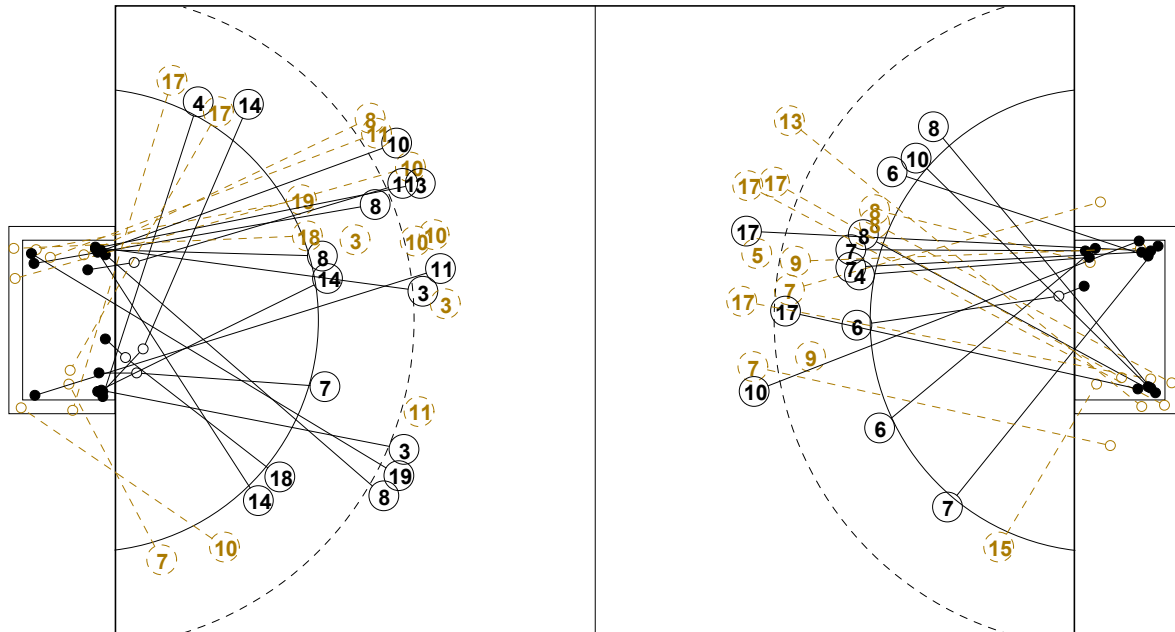

XVII WOMEN'S JUNIOR WORLD CHAMPIONSHIP 2010 IN KOR PICTORIAL MATCH STATISTICS

ROUND 7

MATCH 71

100717071-21-1/1