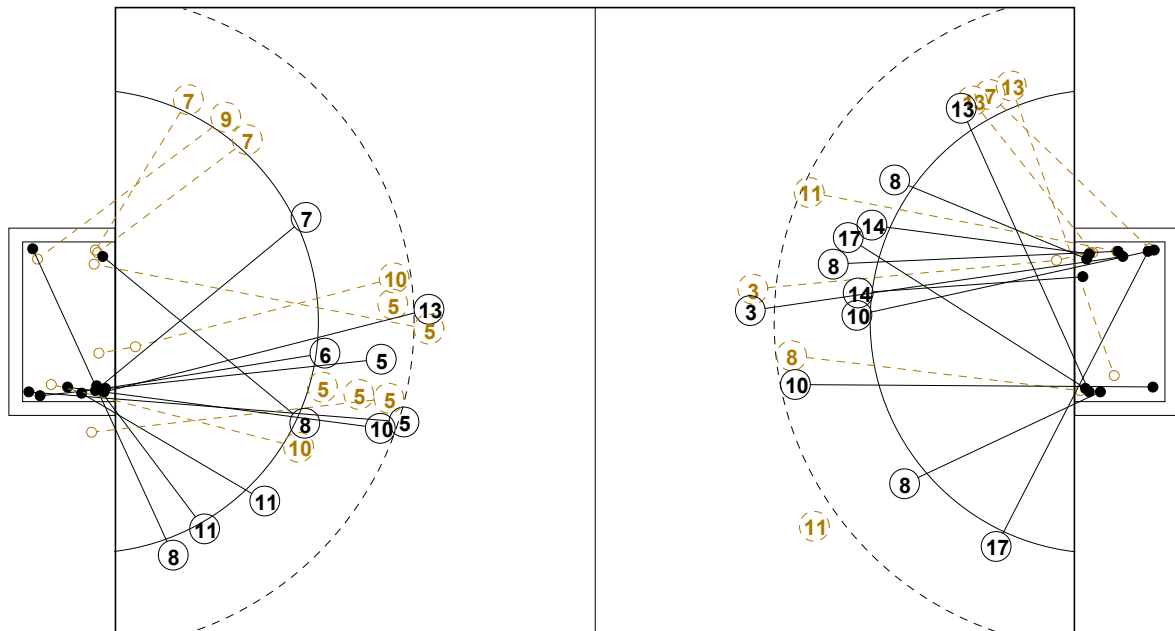

## GOALKEEPER: SAVED/SHOTS

TEAM TOTALS	GOALS	SAVED	MISSED	POST	BLOCKED	TOTAL	RATE(%)
Field Shot	8	4		1	5	18	44.4%
Line Shot	5			1	1	7	71.4%
Wing Shot	4	3		2		9	44.4%
Fastbreak	6	2				8	75.0%
Breakthrough	3	1				4	75.0%
Free Throw	1	1				2	50.0%
7M-Throw	1	1	2	1		5	20.0%

# XVII WOMEN'S JUNIOR WORLD CHAMPIONSHIP 2010 IN KOR PICTORIAL MATCH STATISTICS

ROUND 7

MATCH 71

100717071-21-1/1

1st Half  
16 : 14

2nd Half  
25 : 28

THE 17th WOMEN'S JUNIOR HANDBALL WORLD CHAMPIONSHIP  
2010 SEOUL · GWANGJU · CHEONAN