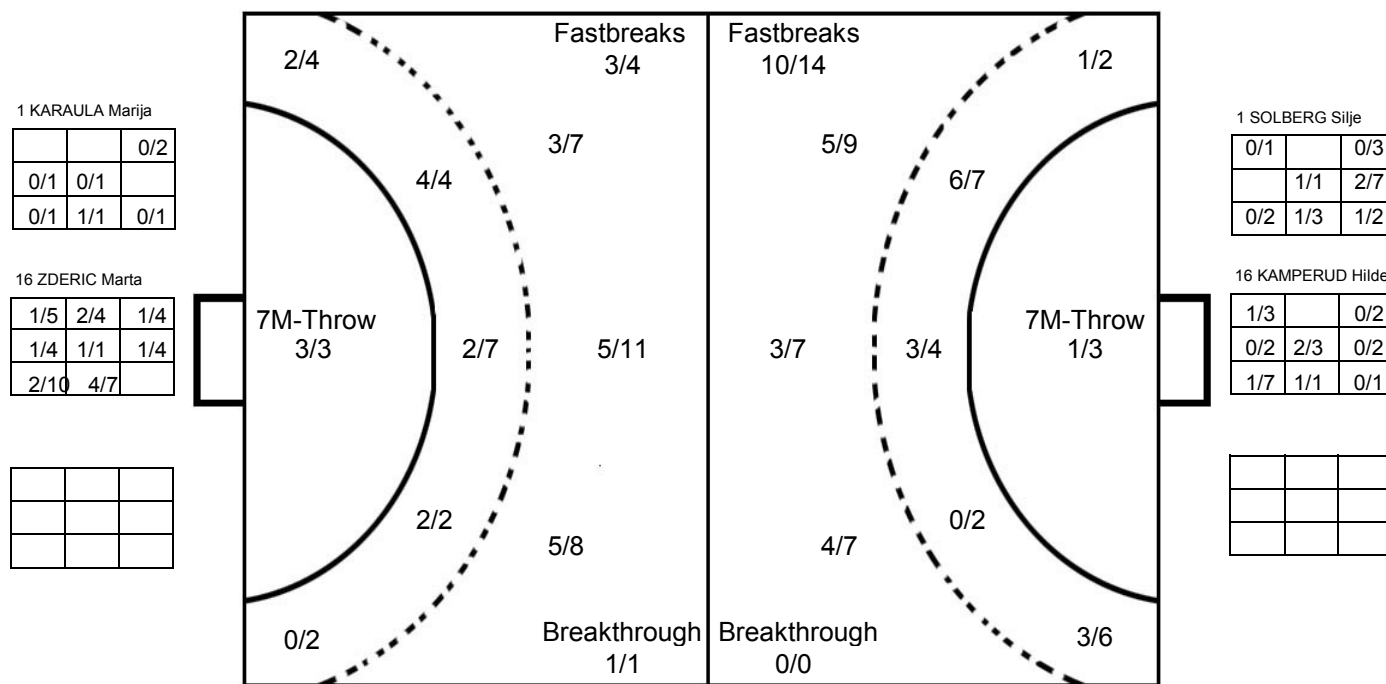

XVII WOMEN'S JUNIOR WORLD CHAMPIONSHIP 2010 IN KOR
MATCH SHOT REPORT

ROUND 7

MATCH 68

100717068-41-1/1

CROATIA

1 KARAULA Marija	2 TOMAC Marta	3 POLJAK Anita	6 SIMICIC Matea	7 RAJIC Ana	8 VIDOVIC Jelena	9 GRMOJA Nikolina	10 RONGRAC Iva
	2 1						1
	1 1						1
	1	2					
Post - 0 Miss - 0 Block - 0	Post - 0 Miss - 1 Block - 0	Post - 0 Miss - 0 Block - 1	Post - 0 Miss - 0 Block - 0	Post - 0 Miss - 0 Block - 0	Post - 0 Miss - 0 Block - 0	Post - 0 Miss - 0 Block - 0	Post - 0 Miss - 1 Block - 0
11 JAJCEVIC Ana	13 GUGIC Anamarila	14 JANKOVIC Natasa	15 MILIC Marija	16 ZDERIC Marta	17 JEZIC Katarina	18 OSTARIJAS Petra	19 FRANKOVIC Lana
			1		1	1 1	
		1	1 2			2	
		1	2 1		2 1	2	
Post - 0 Miss - 2 Block - 0	Post - 1 Miss - 1 Block - 0	Post - 0 Miss - 0 Block - 0	Post - 2 Miss - 2 Block - 0	Post - 0 Miss - 0 Block - 0	Post - 0 Miss - 0 Block - 0	Post - 1 Miss - 1 Block - 0	Post - 0 Miss - 0 Block - 0

NORWAY

1 SOLBERG Silje	2 HOMME Christine	3 KRISTIANSEN V	4 YTTRENG Hanna	5 MARCUSSEN Mai	6 OFTEDAL Stine	7 MOLID Mari	8 JAKOBSEN Maja
	1 1	2 1	1		1 1	2 1	1
	1 1	3 1 1	1		2 1	1 1	1
Post - 0 Miss - 0 Block - 0	Post - 0 Miss - 0 Block - 0	Post - 2 Miss - 0 Block - 0	Post - 0 Miss - 0 Block - 0	Post - 0 Miss - 0 Block - 0	Post - 0 Miss - 1 Block - 0	Post - 1 Miss - 0 Block - 0	Post - 0 Miss - 1 Block - 0
9 SOLBERG Sanna	12 RUNDBRAATHEN	13 SVENDSEN Silje	14 FOLKVORD Ellen	16 KAMPERUD Hilde	17 NOERSTEBOE K	18 HALL Susann iren	
		1			2 1		
1		1 1 1			1		
Post - 0 Miss - 0 Block - 0	Post - 0 Miss - 0 Block - 0	Post - 0 Miss - 0 Block - 0	Post - 0 Miss - 1 Block - 0	Post - 0 Miss - 0 Block - 0	Post - 1 Miss - 1 Block - 0	Post - 0 Miss - 0 Block - 0