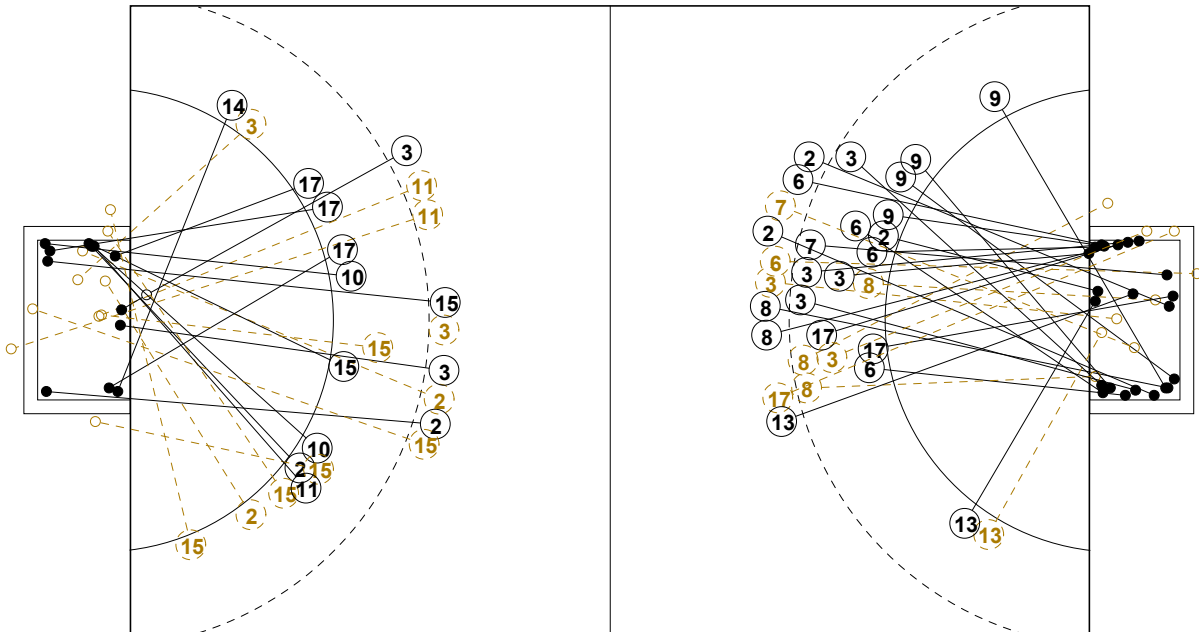

XVII WOMEN'S JUNIOR WORLD CHAMPIONSHIP 2010 IN KOR PICTORIAL MATCH STATISTICS

ROUND 7

MATCH 68

100717068-21-1/1