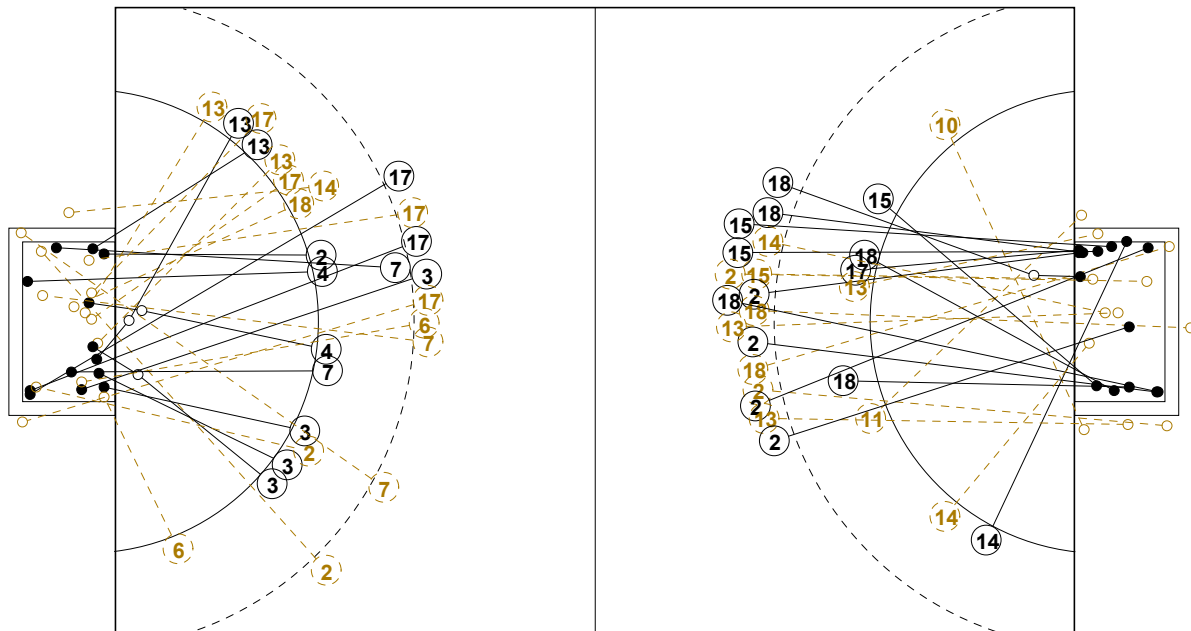

## GOALKEEPER: SAVED/SHOTS

TEAM TOTALS	GOALS	SAVED	MISSED	POST	BLOCKED	TOTAL	RATE(%)
Field Shot	12	7	2	2		23	52.2%
Line Shot	9	3	1			13	69.2%
Wing Shot	4	4				8	50.0%
Fastbreak	10	2	1	1		14	71.4%
Breakthrough							0.0%
Free Throw							0.0%
7M-Throw	1	1		1		3	33.3%

# XVII WOMEN'S JUNIOR WORLD CHAMPIONSHIP 2010 IN KOR PICTORIAL MATCH STATISTICS

ROUND 7

MATCH 68

100717068-21-1/1

**1st Half  
14 : 22**

**2nd Half  
36 : 30**

**XVII WOMEN'S JUNIOR WORLD CHAMPIONSHIP 2010 IN KOR**  
**MATCH SHOT REPORT**