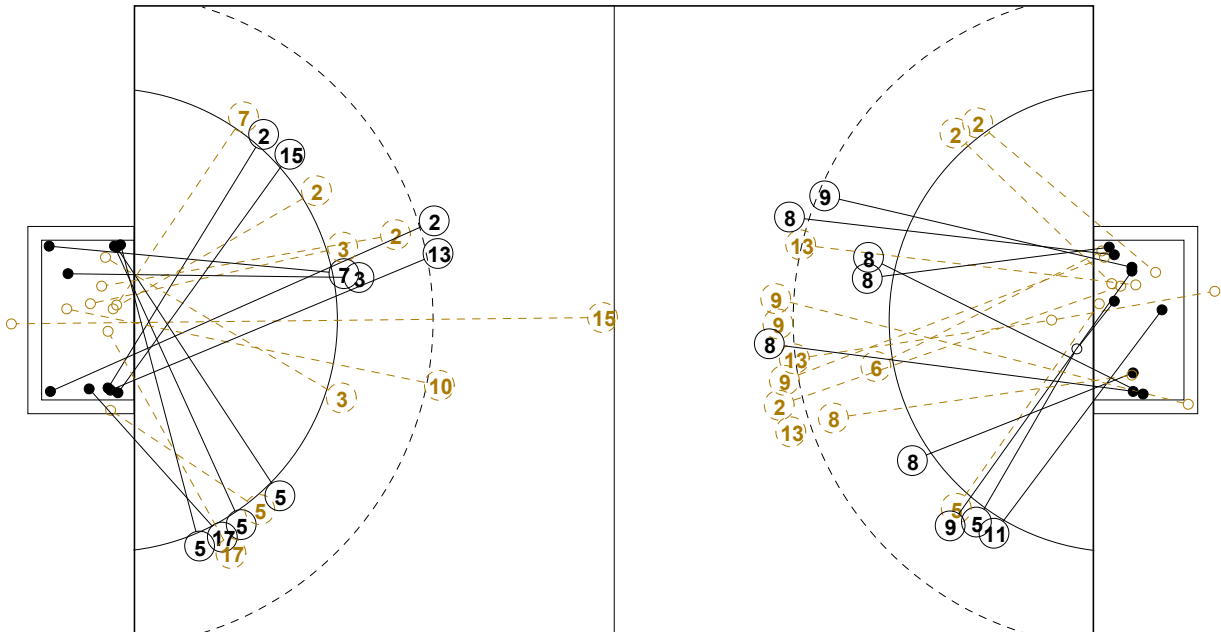

XVII WOMEN'S JUNIOR WORLD CHAMPIONSHIP 2010 IN KOR

PICTORIAL MATCH STATISTICS

ROUND 7

MATCH 67

100717067-21-1/1