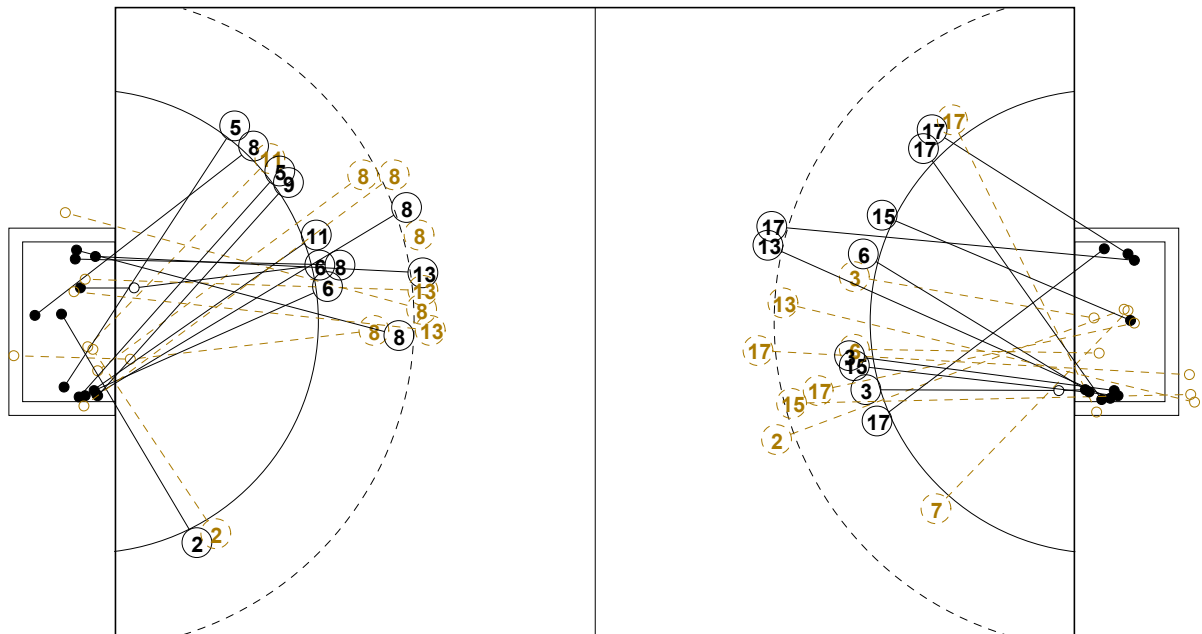

COURT PLAYER: GOALS/SHOTS

GOALKEEPER: SAVED/SHOTS

TEAM TOTALS	GOALS	SAVED	MISSED	POST	BLOCKED	TOTAL	RATE(%)
Field Shot	3	2	3			8	37.5%
Line Shot	7	6				13	53.8%
Wing Shot	5	3		2		10	50.0%
Fastbreak	4		1			5	80.0%
Breakthrough							0.0%
Free Throw	1	1				2	50.0%
7M-Throw	2		1			3	66.7%

XVII WOMEN'S JUNIOR WORLD CHAMPIONSHIP 2010 IN KOR

PICTORIAL MATCH STATISTICS

ROUND 7

MATCH 67

100717067-21-1/1

1st Half
12 : 11

2nd Half
24 : 22

THE 17th WOMEN'S JUNIOR HANDBALL WORLD CHAMPIONSHIP
2010 SEOUL · GWANGJU · DAEGU