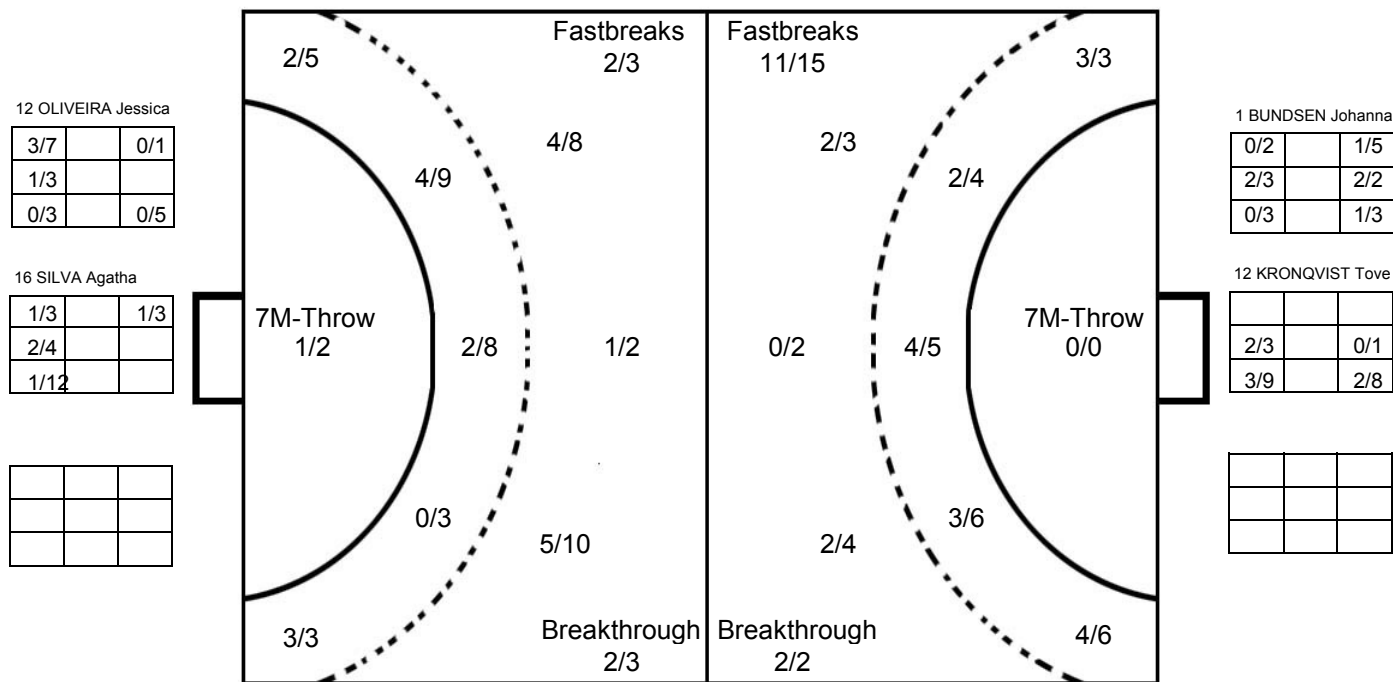

XVII WOMEN'S JUNIOR WORLD CHAMPIONSHIP 2010 IN KOR MATCH SHOT REPORT

ROUND 6

MATCH 64

100717064-41-1/1

BRAZIL

2 PEREIRA Agda	3 QUINTING Jessica	5 ROCHA Dayane	7 SOUZA Karoline	8 SANTOS Veronica	9 BROCARDO Barbara	10 PEIXOTO Myllena	11 ROCATELLI M
<table border="1"><tr><td></td><td></td><td></td></tr><tr><td></td><td></td><td></td></tr><tr><td></td><td></td><td>1</td></tr></table>	<table border="1"><tr><td></td><td></td><td>1</td></tr><tr><td></td><td></td><td></td></tr><tr><td>1</td><td></td><td></td></tr></table>	<table border="1"><tr><td></td><td></td><td></td></tr><tr><td></td><td></td><td></td></tr><tr><td></td><td></td><td></td></tr></table>	<table border="1"><tr><td>1</td><td></td><td></td></tr><tr><td>1</td><td></td><td>1</td></tr><tr><td>4</td><td></td><td>1</td></tr></table>	<table border="1"><tr><td></td><td></td><td></td></tr><tr><td></td><td></td><td></td></tr><tr><td></td><td></td><td></td></tr></table>	<table border="1"><tr><td></td><td></td><td></td></tr><tr><td></td><td></td><td></td></tr><tr><td>1</td><td></td><td></td></tr></table>	<table border="1"><tr><td></td><td></td><td>2</td></tr><tr><td>1</td><td></td><td></td></tr><tr><td>1</td><td></td><td>1</td></tr></table>	<table border="1"><tr><td></td><td></td><td></td></tr><tr><td></td><td></td><td></td></tr><tr><td></td><td></td><td></td></tr></table>
Post - 0 Miss - 0 Block - 0	Post - 0 Miss - 1 Block - 0	Post - 0 Miss - 0 Block - 0	Post - 0 Miss - 2 Block - 3	Post - 0 Miss - 0 Block - 0	Post - 0 Miss - 0 Block - 0	Post - 1 Miss - 0 Block - 0	Post - 0 Miss - 0 Block - 0
12 OLIVEIRA Jessica	13 MACEDO Vitoria	14 VIEIRA Samara	15 MARCONDES Thais	16 SILVA Agatha	17 FAJARDO Carolina	18 OSHIRO Janaina	19 CASTRO Adriana
<table border="1"><tr><td></td><td></td><td></td></tr><tr><td></td><td></td><td></td></tr><tr><td></td><td></td><td></td></tr></table>	<table border="1"><tr><td></td><td></td><td></td></tr><tr><td></td><td></td><td></td></tr><tr><td></td><td></td><td></td></tr></table>	<table border="1"><tr><td></td><td></td><td></td></tr><tr><td></td><td></td><td></td></tr><tr><td>2</td><td></td><td>3</td></tr></table>	<table border="1"><tr><td></td><td></td><td></td></tr><tr><td></td><td></td><td></td></tr><tr><td></td><td></td><td></td></tr></table>	<table border="1"><tr><td></td><td></td><td></td></tr><tr><td></td><td></td><td></td></tr><tr><td></td><td></td><td></td></tr></table>	<table border="1"><tr><td>1</td><td></td><td>1</td></tr><tr><td></td><td></td><td></td></tr><tr><td></td><td></td><td>2</td></tr></table>	<table border="1"><tr><td></td><td></td><td></td></tr><tr><td></td><td></td><td></td></tr><tr><td></td><td></td><td></td></tr></table>	<table border="1"><tr><td></td><td></td><td></td></tr><tr><td></td><td></td><td></td></tr><tr><td></td><td></td><td></td></tr></table>
Post - 0 Miss - 0 Block - 0	Post - 0 Miss - 2 Block - 0	Post - 0 Miss - 0 Block - 2	Post - 0 Miss - 1 Block - 1	Post - 0 Miss - 0 Block - 0	Post - 0 Miss - 0 Block - 0	Post - 0 Miss - 0 Block - 1	Post - 1 Miss - 1 Block - 1

SWEDEN

1 BUNDSSEN Johanna	2 JEPPSSON Hanna	3 HAWIA S Emma	4 ENHORNING Elin	5 WESTBERG Johana	6 WALTER Anna	7 HAGMAN Nathalie	8 KELLOKOSKI Ida
<table border="1"><tr><td></td><td></td><td></td></tr><tr><td></td><td></td><td></td></tr><tr><td></td><td></td><td></td></tr></table>	<table border="1"><tr><td></td><td></td><td></td></tr><tr><td></td><td></td><td></td></tr><tr><td></td><td></td><td></td></tr></table>	<table border="1"><tr><td></td><td></td><td></td></tr><tr><td></td><td></td><td></td></tr><tr><td></td><td></td><td></td></tr></table>	<table border="1"><tr><td></td><td></td><td></td></tr><tr><td></td><td></td><td></td></tr><tr><td></td><td></td><td></td></tr></table>	<table border="1"><tr><td>1</td><td></td><td>1</td></tr><tr><td></td><td></td><td></td></tr><tr><td></td><td></td><td>1</td></tr></table>	<table border="1"><tr><td></td><td></td><td></td></tr><tr><td></td><td></td><td></td></tr><tr><td>1</td><td></td><td></td></tr></table>	<table border="1"><tr><td>2</td><td></td><td></td></tr><tr><td>2</td><td></td><td></td></tr><tr><td>5</td><td></td><td>1</td></tr></table>	<table border="1"><tr><td></td><td></td><td></td></tr><tr><td></td><td></td><td></td></tr><tr><td>1</td><td></td><td>2</td></tr></table>
Post - 0 Miss - 0 Block - 0	Post - 0 Miss - 0 Block - 0	Post - 0 Miss - 0 Block - 0	Post - 0 Miss - 0 Block - 0	Post - 0 Miss - 1 Block - 0	Post - 0 Miss - 0 Block - 0	Post - 0 Miss - 1 Block - 0	Post - 0 Miss - 0 Block - 0
9 WESTBERG Emelie	10 ROBERTS Jamina	11 DAFE Edijana	12 KRONQVIST Tove	13 ENGDAHL Ebba	15 FOGELSTROM	16 IDEHN Filipa	17 ROXA Anna
<table border="1"><tr><td></td><td></td><td></td></tr><tr><td></td><td></td><td></td></tr><tr><td>2</td><td></td><td>1</td></tr></table>	<table border="1"><tr><td></td><td></td><td>1</td></tr><tr><td></td><td></td><td></td></tr><tr><td></td><td></td><td></td></tr></table>	<table border="1"><tr><td></td><td></td><td></td></tr><tr><td></td><td></td><td></td></tr><tr><td></td><td></td><td></td></tr></table>	<table border="1"><tr><td></td><td></td><td></td></tr><tr><td></td><td></td><td></td></tr><tr><td></td><td></td><td></td></tr></table>	<table border="1"><tr><td>1</td><td></td><td></td></tr><tr><td>1</td><td></td><td></td></tr><tr><td>1</td><td></td><td></td></tr></table>	<table border="1"><tr><td>2</td><td></td><td></td></tr><tr><td>1</td><td></td><td></td></tr><tr><td>3</td><td></td><td>1</td></tr></table>	<table border="1"><tr><td></td><td></td><td></td></tr><tr><td></td><td></td><td></td></tr><tr><td></td><td></td><td></td></tr></table>	<table border="1"><tr><td></td><td></td><td>1</td></tr><tr><td></td><td></td><td></td></tr><tr><td>1</td><td></td><td></td></tr></table>
Post - 0 Miss - 0 Block - 0	Post - 0 Miss - 1 Block - 0	Post - 0 Miss - 0 Block - 0	Post - 0 Miss - 0 Block - 0	Post - 0 Miss - 0 Block - 0	Post - 0 Miss - 1 Block - 0	Post - 0 Miss - 0 Block - 0	Post - 1 Miss - 2 Block - 1