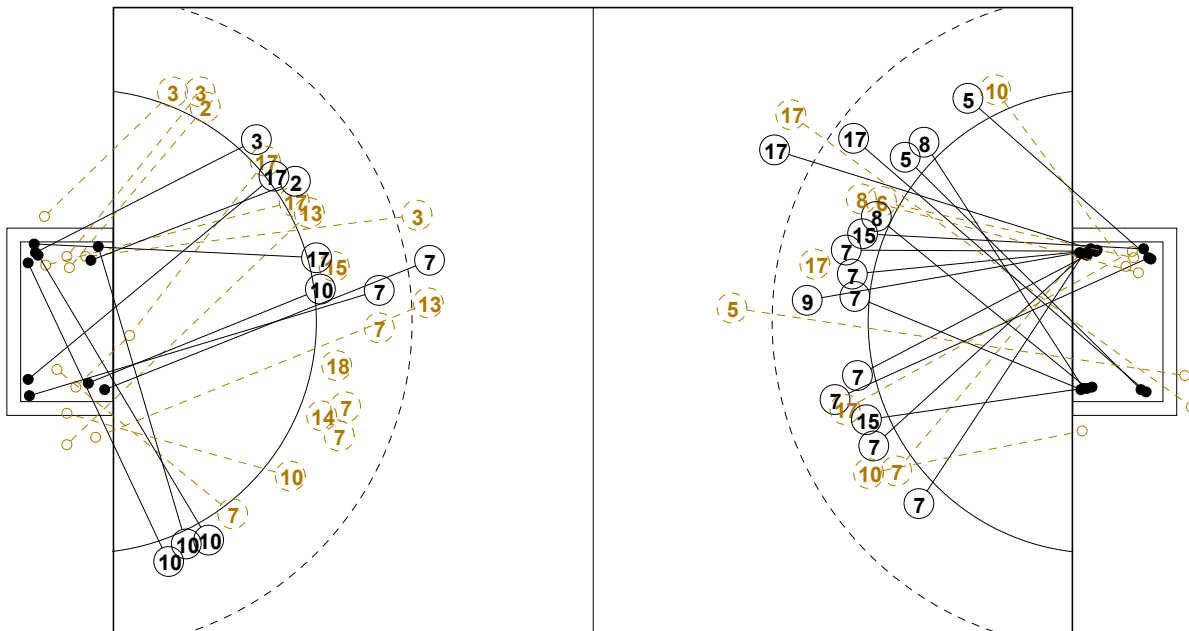

XVII WOMEN'S JUNIOR WORLD CHAMPIONSHIP 2010 IN KOR PICTORIAL MATCH STATISTICS

ROUND 6

MATCH 64

100717064-21-1/1

1st Half
17 : 15

2nd Half
26 : 33

XVII WOMEN'S JUNIOR WORLD CHAMPIONSHIP 2010 IN KOR MATCH SHOT REPORT