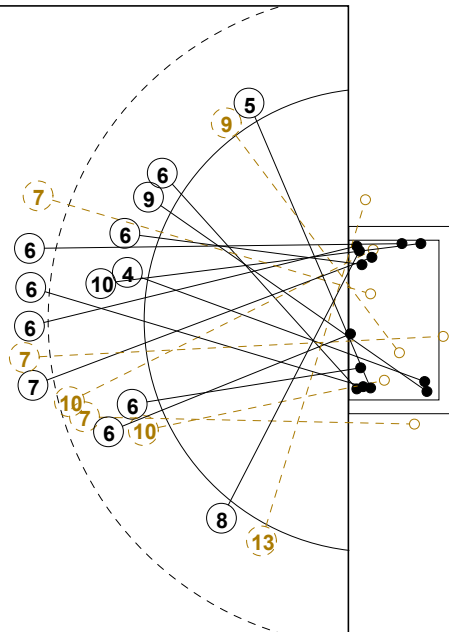

XVII WOMEN'S JUNIOR WORLD CHAMPIONSHIP 2010 IN KOR PICTORIAL MATCH STATISTICS

ROUND 6

MATCH 63

100717063-21-1/1