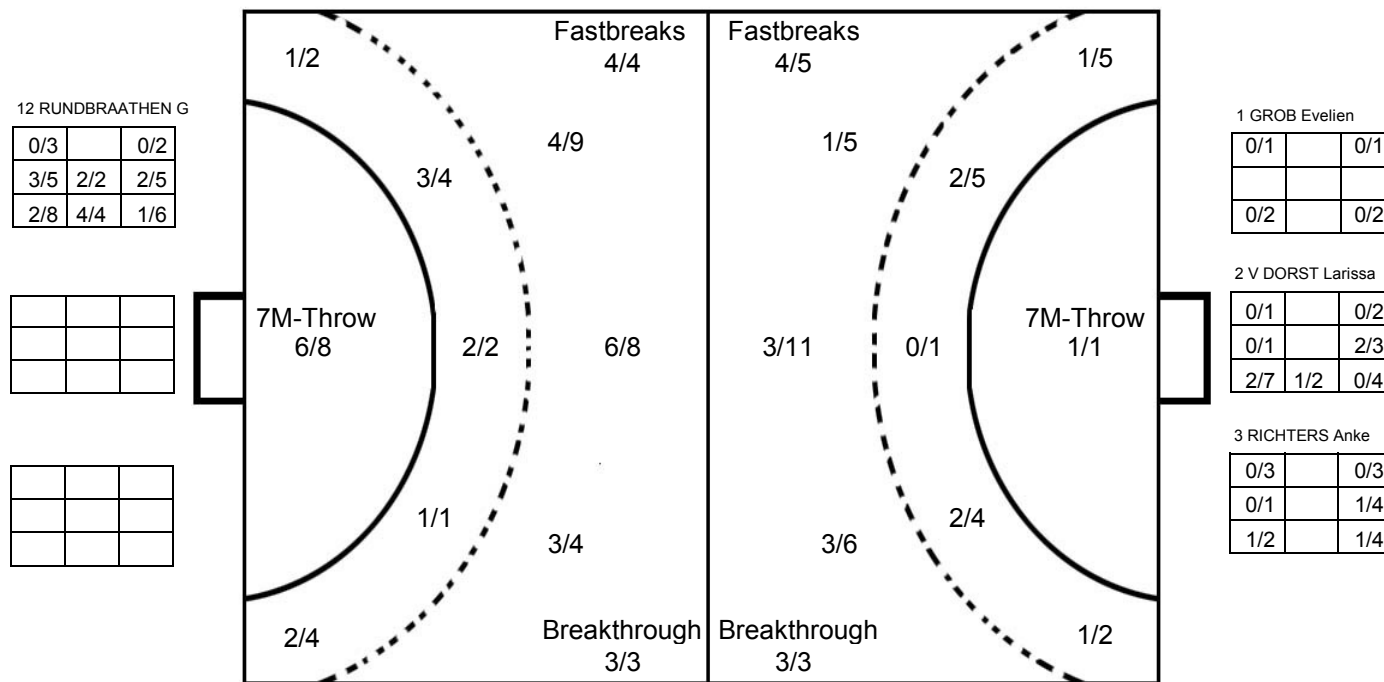

XVII WOMEN'S JUNIOR WORLD CHAMPIONSHIP 2010 IN KOR
MATCH SHOT REPORT

ROUND 6

MATCH 63

100717063-41-1/1

NORWAY

1 SOLBERG Silje	2 HOMME Christine	3 KRISTIANSEN V	4 YTTERENG Hanna	5 MARCUSSEN Mai	6 OFTEDAL Stine	7 MOLID Mari	8 JAKOBSEN Maja
<table border="1"><tr><td></td><td></td><td></td></tr><tr><td></td><td></td><td></td></tr><tr><td></td><td></td><td></td></tr></table>	<table border="1"><tr><td>1</td><td></td><td></td></tr><tr><td></td><td></td><td>2</td></tr><tr><td></td><td></td><td></td></tr></table>	<table border="1"><tr><td>1</td><td></td><td>1</td></tr><tr><td></td><td></td><td>1</td></tr><tr><td></td><td></td><td>3</td></tr></table>	<table border="1"><tr><td></td><td></td><td>1</td></tr><tr><td></td><td></td><td></td></tr><tr><td></td><td></td><td></td></tr></table>	<table border="1"><tr><td>1</td><td></td><td></td></tr><tr><td></td><td></td><td></td></tr><tr><td>1</td><td></td><td>1</td></tr></table>	<table border="1"><tr><td></td><td></td><td></td></tr><tr><td>1</td><td></td><td></td></tr><tr><td>2</td><td>1</td><td>3</td></tr></table>	<table border="1"><tr><td></td><td></td><td>2</td></tr><tr><td></td><td></td><td>1</td></tr><tr><td>2</td><td></td><td></td></tr></table>	<table border="1"><tr><td>1</td><td></td><td></td></tr><tr><td></td><td></td><td></td></tr><tr><td>1</td><td></td><td></td></tr></table>
Post - 0 Miss - 0 Block - 0	Post - 0 Miss - 0 Block - 0	Post - 0 Miss - 0 Block - 0	Post - 0 Miss - 0 Block - 0	Post - 0 Miss - 1 Block - 0	Post - 0 Miss - 0 Block - 0	Post - 1 Miss - 1 Block - 0	Post - 0 Miss - 0 Block - 0
9 SOLBERG Sanna	10 MOERK Nora	12 RUNDBRAATHEN	13 SVENDSEN Silje	14 FOLKVORD Ellen	16 KAMPERUD Hilde	17 NOERSTEBOE K	18 HALL Susann iren
<table border="1"><tr><td></td><td></td><td>2</td></tr><tr><td></td><td></td><td></td></tr><tr><td></td><td></td><td>1</td></tr></table>	<table border="1"><tr><td>1</td><td></td><td></td></tr><tr><td></td><td></td><td></td></tr><tr><td></td><td></td><td></td></tr></table>	<table border="1"><tr><td></td><td></td><td></td></tr><tr><td></td><td></td><td></td></tr><tr><td></td><td></td><td></td></tr></table>	<table border="1"><tr><td></td><td></td><td></td></tr><tr><td></td><td></td><td></td></tr><tr><td>1</td><td></td><td></td></tr></table>	<table border="1"><tr><td></td><td></td><td></td></tr><tr><td></td><td></td><td></td></tr><tr><td></td><td></td><td></td></tr></table>	<table border="1"><tr><td></td><td></td><td></td></tr><tr><td></td><td></td><td></td></tr><tr><td></td><td></td><td></td></tr></table>	<table border="1"><tr><td></td><td></td><td></td></tr><tr><td>1</td><td></td><td></td></tr><tr><td>1</td><td></td><td>1</td></tr></table>	<table border="1"><tr><td></td><td></td><td></td></tr><tr><td></td><td></td><td></td></tr><tr><td></td><td></td><td></td></tr></table>
Post - 0 Miss - 0 Block - 0	Post - 0 Miss - 0 Block - 0	Post - 0 Miss - 0 Block - 0	Post - 0 Miss - 1 Block - 0	Post - 0 Miss - 0 Block - 0	Post - 0 Miss - 0 Block - 0	Post - 2 Miss - 0 Block - 0	Post - 0 Miss - 0 Block - 0

NETHERLAND

1 GROB Evelien	2 V DORST Larissa	3 RICHTERS Anke	5 SMEETS Martine	6 POLMAN Estavana	7 KRAMER Jessy	8 KNIPPENBORG	10 DE HAZE Rachel
<table border="1"><tr><td></td><td></td><td></td></tr><tr><td></td><td></td><td></td></tr><tr><td></td><td></td><td></td></tr></table>	<table border="1"><tr><td></td><td></td><td></td></tr><tr><td></td><td></td><td></td></tr><tr><td></td><td></td><td></td></tr></table>	<table border="1"><tr><td></td><td></td><td></td></tr><tr><td></td><td></td><td></td></tr><tr><td></td><td></td><td></td></tr></table>	<table border="1"><tr><td></td><td></td><td></td></tr><tr><td></td><td></td><td></td></tr><tr><td></td><td></td><td></td></tr></table>	<table border="1"><tr><td></td><td></td><td></td></tr><tr><td></td><td></td><td></td></tr><tr><td>1</td><td></td><td></td></tr></table>	<table border="1"><tr><td></td><td></td><td></td></tr><tr><td></td><td></td><td></td></tr><tr><td></td><td></td><td></td></tr></table>	<table border="1"><tr><td></td><td></td><td>1</td></tr><tr><td></td><td></td><td>1</td></tr><tr><td></td><td></td><td></td></tr></table>	<table border="1"><tr><td></td><td></td><td></td></tr><tr><td></td><td></td><td></td></tr><tr><td>1</td><td></td><td></td></tr></table>
Post - 0 Miss - 0 Block - 0	Post - 0 Miss - 0 Block - 0	Post - 0 Miss - 0 Block - 0	Post - 0 Miss - 1 Block - 0	Post - 1 Miss - 1 Block - 0	Post - 1 Miss - 2 Block - 0	Post - 0 Miss - 1 Block - 0	Post - 0 Miss - 0 Block - 0
11 V D HEIJDEN L	12 ROZEMALEN C	14 SNELDER Danick	15 MOELKER Lisette	16 KUIK Inske	17 SCHOP Esther	19 BONT Debbie	20 VAN GULIK Sarah
<table border="1"><tr><td></td><td></td><td>1</td></tr><tr><td>2</td><td></td><td>1</td></tr><tr><td>2</td><td></td><td>1</td></tr></table>	<table border="1"><tr><td></td><td></td><td></td></tr><tr><td></td><td></td><td></td></tr><tr><td></td><td></td><td></td></tr></table>	<table border="1"><tr><td></td><td></td><td></td></tr><tr><td></td><td></td><td></td></tr><tr><td>1</td><td></td><td></td></tr></table>	<table border="1"><tr><td></td><td></td><td></td></tr><tr><td></td><td></td><td></td></tr><tr><td>1</td><td></td><td></td></tr></table>	<table border="1"><tr><td>1</td><td></td><td></td></tr><tr><td></td><td></td><td></td></tr><tr><td></td><td></td><td>1</td></tr></table>	<table border="1"><tr><td></td><td></td><td></td></tr><tr><td></td><td></td><td></td></tr><tr><td></td><td></td><td></td></tr></table>	<table border="1"><tr><td></td><td></td><td>2</td></tr><tr><td></td><td></td><td></td></tr><tr><td></td><td></td><td></td></tr></table>	<table border="1"><tr><td></td><td></td><td></td></tr><tr><td></td><td></td><td></td></tr><tr><td></td><td></td><td></td></tr></table>
Post - 2 Miss - 1 Block - 0	Post - 0 Miss - 1 Block - 0	Post - 0 Miss - 0 Block - 0	Post - 1 Miss - 0 Block - 0	Post - 1 Miss - 0 Block - 0	Post - 0 Miss - 0 Block - 0	Post - 0 Miss - 0 Block - 0	Post - 0 Miss - 0 Block - 0