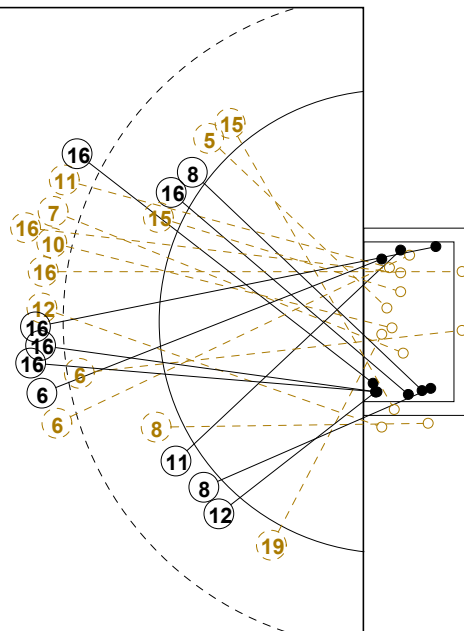

COURT PLAYER: GOALS/SHOTS

GOALKEEPER: SAVED/SHOTS

TEAM TOTALS	GOALS	SAVED	MISSED	POST	BLOCKED	TOTAL	RATE(%)
Field Shot	7	5	5	5		22	31.8%
Line Shot	4	5	1			10	40.0%
Wing Shot	2	3	1	1		7	28.6%
Fastbreak	4	1				5	80.0%
Breakthrough	3					3	100.0%
Free Throw							0.0%
7M-Throw	1					1	100.0%

XVII WOMEN'S JUNIOR WORLD CHAMPIONSHIP 2010 IN KOR PICTORIAL MATCH STATISTICS

ROUND 6

MATCH 63

100717063-21-1/1

1st Half
11 : 16

2nd Half
35 : 21

XVII WOMEN'S JUNIOR WORLD CHAMPIONSHIP 2010 IN KOR
MATCH SHOT REPORT