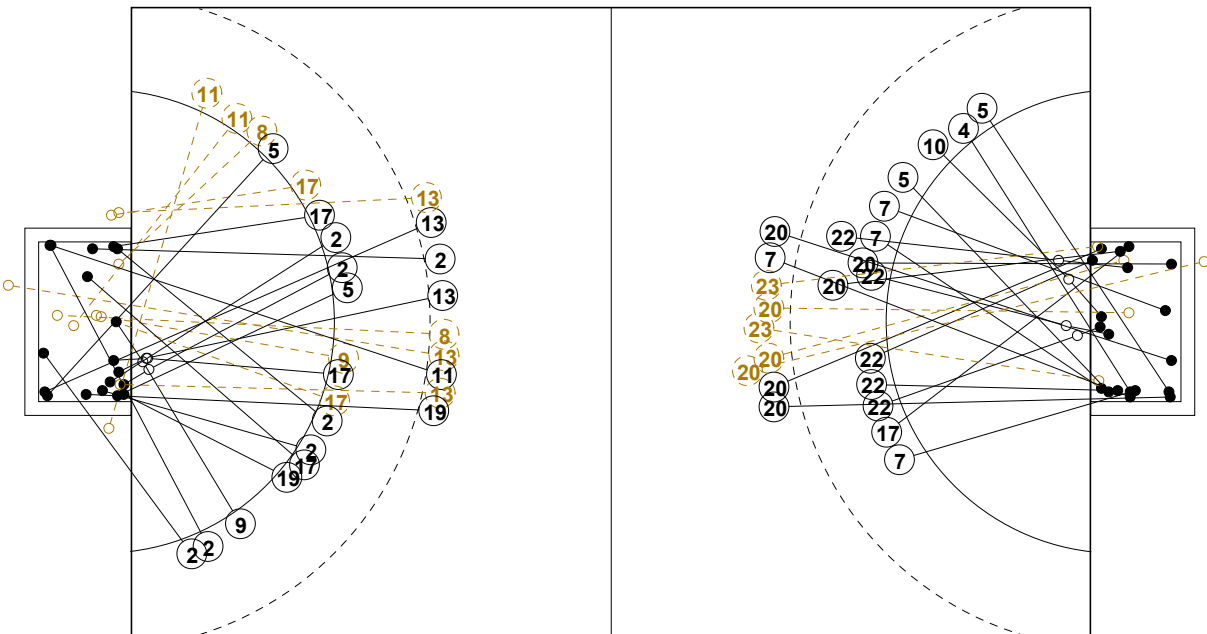

## GOALKEEPER: SAVED/SHOTS

TEAM TOTALS	GOALS	SAVED	MISSED	POST	BLOCKED	TOTAL	RATE(%)
Field Shot	6	3	3			12	50.0%
Line Shot	16	4	1			21	76.2%
Wing Shot	7	3	1	1		12	58.3%
Fastbreak	4			1		5	80.0%
Breakthrough	1					1	100.0%
Free Throw							0.0%
7M-Throw	4	2				6	66.7%

# XVII WOMEN'S JUNIOR WORLD CHAMPIONSHIP 2010 IN KOR PICTORIAL MATCH STATISTICS

ROUND 6

MATCH 62

100717062-21-1/1

1st Half  
10 : 19

2nd Half  
38 : 30

THE 17th WOMEN'S JUNIOR HANDBALL WORLD CHAMPIONSHIP  
2010 SEOUL - Gwangju - Cheonan