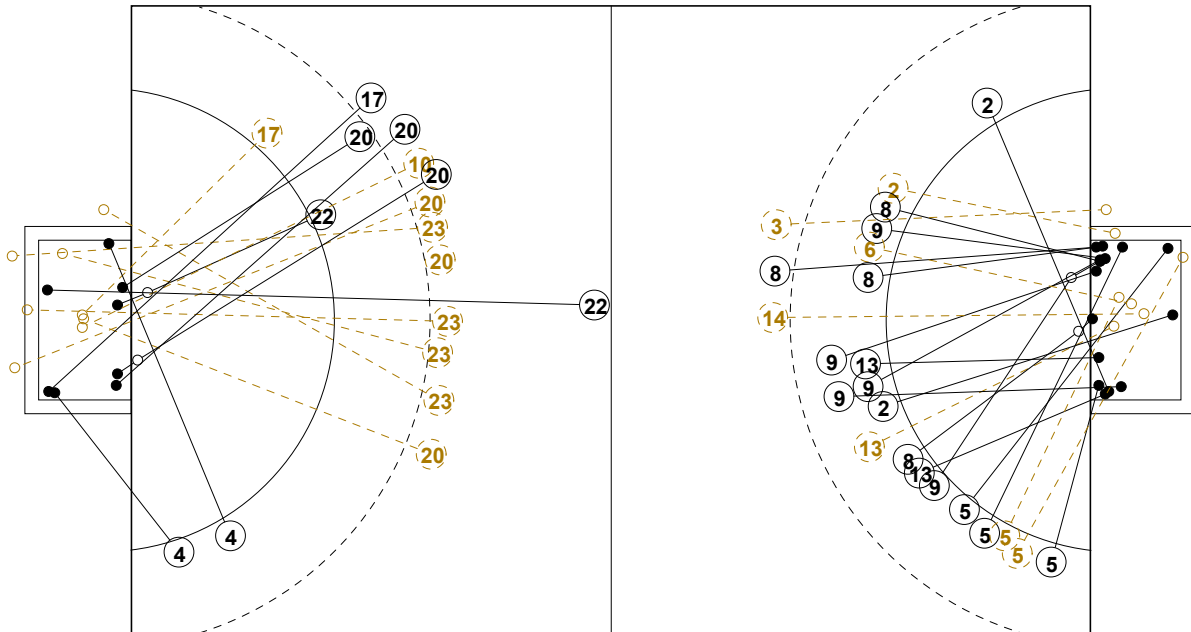

XVII WOMEN'S JUNIOR WORLD CHAMPIONSHIP 2010 IN KOR PICTORIAL MATCH STATISTICS

ROUND 6

MATCH 62

100717062-21-1/1