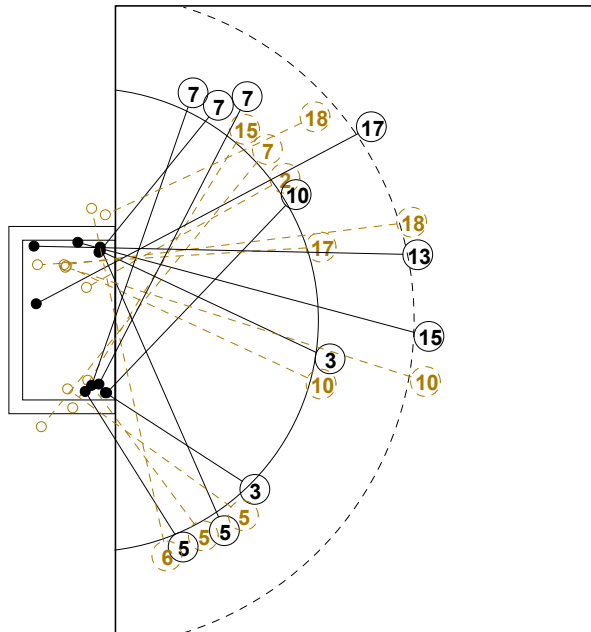

XVII WOMEN'S JUNIOR WORLD CHAMPIONSHIP 2010 IN KOR PICTORIAL MATCH STATISTICS

ROUND 6

MATCH 61

100717061-21-1/1