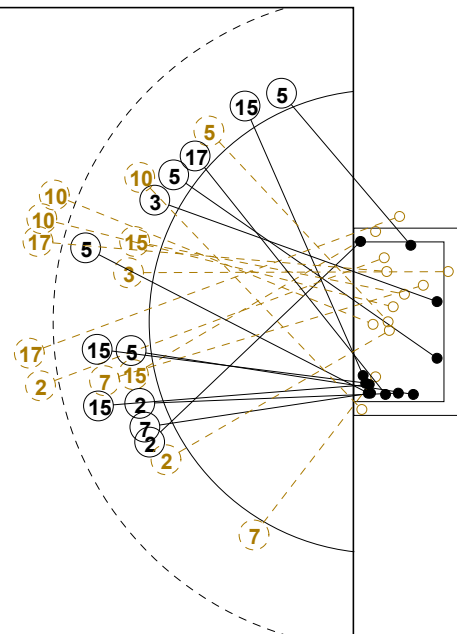

COURT PLAYER: GOALS/SHOTS

GOALKEEPER: SAVED/SHOTS

TEAM TOTALS	GOALS	SAVED	MISSED	POST	BLOCKED	TOTAL	RATE(%)
Field Shot	7	8	2	5	2	24	29.2%
Line Shot	10	4		1		15	66.7%
Wing Shot	1	3	1	2		7	14.3%
Fastbreak	1			1		2	50.0%
Breakthrough							0.0%
Free Throw		1				1	0.0%
7M-Throw	3	2		1		6	50.0%

XVII WOMEN'S JUNIOR WORLD CHAMPIONSHIP 2010 IN KOR PICTORIAL MATCH STATISTICS

ROUND 6

MATCH 61

100717061-21-1/1

1st Half
12 : 8

2nd Half
22 : 25

XVII WOMEN'S JUNIOR WORLD CHAMPIONSHIP 2010 IN KOR
MATCH SHOT REPORT