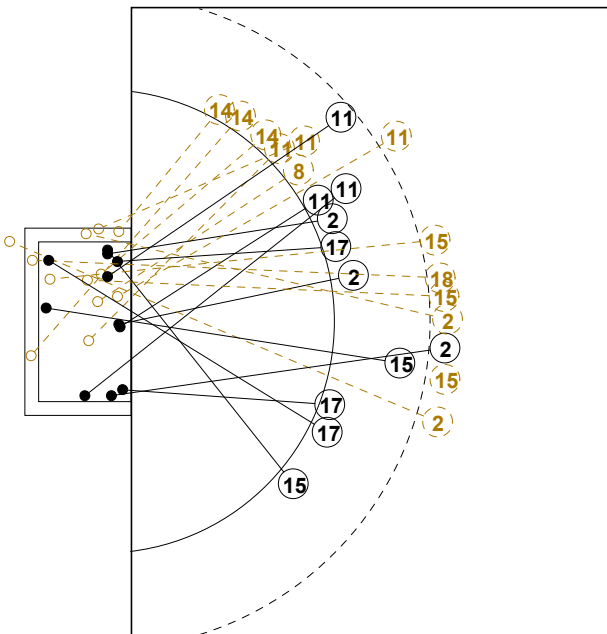

COURT PLAYER: GOALS/SHOTS

GOALKEEPER: SAVED/SHOTS

TEAM TOTALS	GOALS	SAVED	MISSED	POST	BLOCKED	TOTAL	RATE(%)
Field Shot	7	8	2	5	2	24	29.2%
Line Shot	10	4		1		15	66.7%
Wing Shot	1	3	1	2		7	14.3%
Fastbreak	1			1		2	50.0%
Breakthrough							0.0%
Free Throw		1				1	0.0%
7M-Throw	3	2		1		6	50.0%

XVII WOMEN'S JUNIOR WORLD CHAMPIONSHIP 2010 IN KOR PICTORIAL MATCH STATISTICS

ROUND 6

MATCH 61

100717061-21-1/1

1st Half
12 : 8

2nd Half
22 : 25

XVII WOMEN'S JUNIOR WORLD CHAMPIONSHIP 2010 IN KOR
MATCH SHOT REPORT