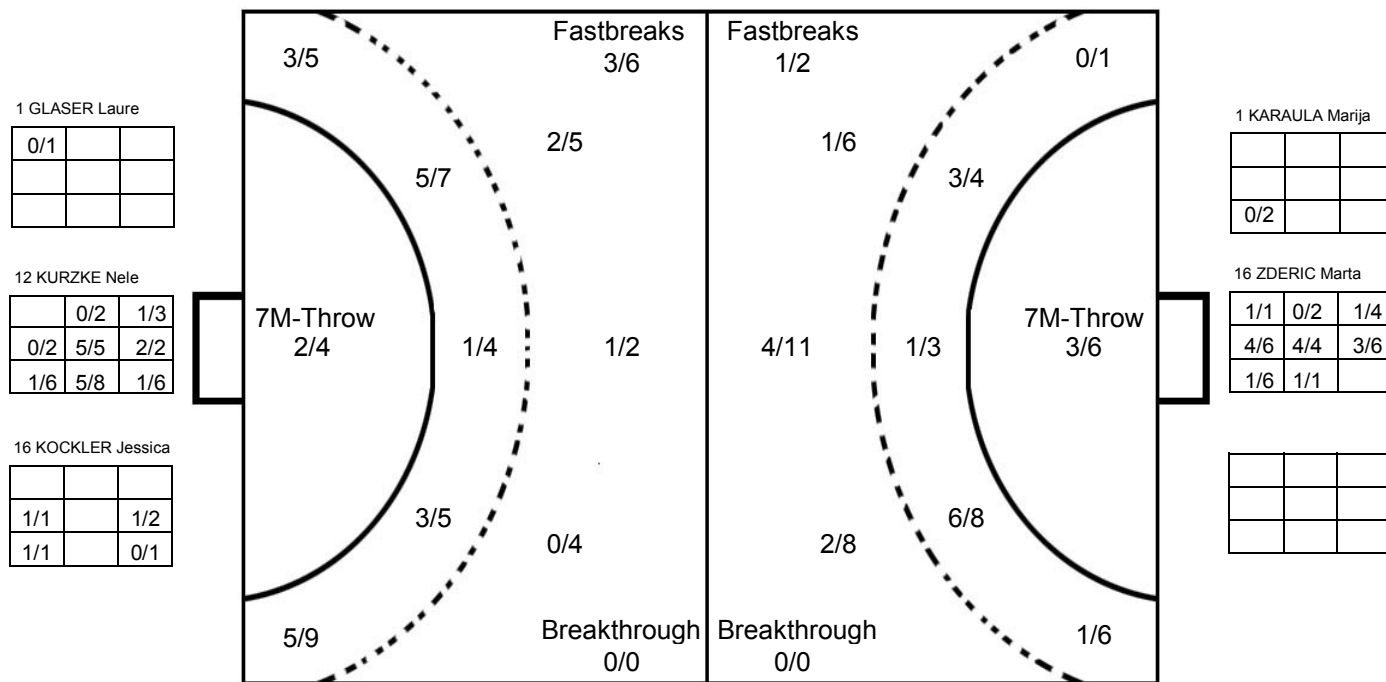

XVII WOMEN'S JUNIOR WORLD CHAMPIONSHIP 2010 IN KOR
MATCH SHOT REPORT

ROUND 6

MATCH 61

100717061-41-1/1

GERMANY

1 GLASER Laure	2 ZAPF Marlene	3 SCHULZE Luisa	4 HILDEBRAND Pia	5 MULLER Franziska	6 GROSSMANN Ina	7 SCHIRMER Maike	10 BONIGHAUSEN P
<table border="1"><tr><td></td><td></td><td></td></tr><tr><td></td><td></td><td></td></tr><tr><td></td><td></td><td></td></tr></table>	<table border="1"><tr><td></td><td></td><td></td></tr><tr><td>1</td><td></td><td>1</td></tr><tr><td>2</td><td></td><td></td></tr></table>	<table border="1"><tr><td></td><td>1</td><td></td></tr><tr><td></td><td></td><td></td></tr><tr><td>1</td><td></td><td>1</td></tr></table>	<table border="1"><tr><td></td><td></td><td></td></tr><tr><td></td><td></td><td></td></tr><tr><td></td><td></td><td></td></tr></table>	<table border="1"><tr><td></td><td></td><td>2</td></tr><tr><td>1</td><td></td><td></td></tr><tr><td>1</td><td></td><td>2</td></tr></table>	<table border="1"><tr><td></td><td></td><td></td></tr><tr><td></td><td></td><td></td></tr><tr><td></td><td></td><td></td></tr></table>	<table border="1"><tr><td></td><td></td><td></td></tr><tr><td></td><td></td><td></td></tr><tr><td>2</td><td></td><td>2</td></tr></table>	<table border="1"><tr><td></td><td></td><td></td></tr><tr><td></td><td></td><td></td></tr><tr><td>1</td><td></td><td></td></tr></table>
Post - 0 Miss - 0 Block - 0	Post - 0 Miss - 0 Block - 0	Post - 1 Miss - 0 Block - 0	Post - 0 Miss - 0 Block - 0	Post - 0 Miss - 0 Block - 0	Post - 0 Miss - 1 Block - 0	Post - 0 Miss - 1 Block - 0	Post - 1 Miss - 0 Block - 0
11 PREIS Lisa marie	12 KURZKE Nele	13 SCHMELE Caroline	14 FISCHER Aline	15 NAIDZINAVICIUS K	16 KOCKLER Jessica	17 WENZL Julia	18 LEPPERT Anika
<table border="1"><tr><td></td><td></td><td></td></tr><tr><td></td><td></td><td></td></tr><tr><td></td><td></td><td></td></tr></table>	<table border="1"><tr><td></td><td></td><td></td></tr><tr><td></td><td></td><td></td></tr><tr><td></td><td></td><td></td></tr></table>	<table border="1"><tr><td></td><td></td><td>1</td></tr><tr><td></td><td></td><td></td></tr><tr><td></td><td></td><td></td></tr></table>	<table border="1"><tr><td></td><td></td><td></td></tr><tr><td></td><td></td><td></td></tr><tr><td></td><td></td><td></td></tr></table>	<table border="1"><tr><td></td><td></td><td>1</td></tr><tr><td></td><td></td><td></td></tr><tr><td></td><td></td><td>3</td></tr></table>	<table border="1"><tr><td></td><td></td><td></td></tr><tr><td></td><td></td><td></td></tr><tr><td></td><td></td><td></td></tr></table>	<table border="1"><tr><td></td><td>1</td><td></td></tr><tr><td></td><td></td><td></td></tr><tr><td></td><td></td><td>1</td></tr></table>	<table border="1"><tr><td></td><td></td><td></td></tr><tr><td></td><td></td><td></td></tr><tr><td></td><td></td><td></td></tr></table>
Post - 0 Miss - 0 Block - 0	Post - 0 Miss - 0 Block - 0	Post - 0 Miss - 0 Block - 0	Post - 0 Miss - 0 Block - 0	Post - 3 Miss - 0 Block - 0	Post - 0 Miss - 0 Block - 0	Post - 0 Miss - 1 Block - 0	Post - 0 Miss - 1 Block - 0

CROATIA

1 KARLAULA Marija	2 TOMAC Marta	3 POLJAK Anita	6 SIMICIC Matea	7 RAJIC Ana	8 VIDOVIC Jelena	9 GRMOJA Nikolina	10 RONGRAC Iva
<table border="1"><tr><td></td><td></td><td></td></tr><tr><td></td><td></td><td></td></tr><tr><td></td><td></td><td></td></tr></table>	<table border="1"><tr><td></td><td></td><td></td></tr><tr><td>1</td><td>1</td><td>1</td></tr><tr><td></td><td></td><td></td></tr></table>	<table border="1"><tr><td></td><td></td><td></td></tr><tr><td></td><td></td><td></td></tr><tr><td></td><td></td><td></td></tr></table>	<table border="1"><tr><td></td><td></td><td></td></tr><tr><td></td><td></td><td></td></tr><tr><td></td><td></td><td></td></tr></table>	<table border="1"><tr><td></td><td></td><td></td></tr><tr><td>1</td><td></td><td></td></tr><tr><td></td><td></td><td></td></tr></table>	<table border="1"><tr><td></td><td></td><td></td></tr><tr><td></td><td></td><td></td></tr><tr><td></td><td></td><td></td></tr></table>	<table border="1"><tr><td></td><td></td><td></td></tr><tr><td></td><td></td><td></td></tr><tr><td></td><td></td><td></td></tr></table>	<table border="1"><tr><td></td><td></td><td></td></tr><tr><td></td><td></td><td></td></tr><tr><td></td><td></td><td></td></tr></table>
Post - 0 Miss - 0 Block - 0	Post - 1 Miss - 1 Block - 0	Post - 0 Miss - 0 Block - 0	Post - 0 Miss - 0 Block - 0	Post - 0 Miss - 0 Block - 0	Post - 0 Miss - 0 Block - 0	Post - 0 Miss - 0 Block - 0	Post - 0 Miss - 0 Block - 0
11 JAJCEVIC Ana	13 GUGIC Anamarila	14 JANKOVIC Natasa	15 MILIC Marija	16 ZDERIC Marta	17 JEZIC Katarina	18 OSTARIJAS Petra	19 FRANKOVIC Lana
<table border="1"><tr><td></td><td></td><td></td></tr><tr><td>2</td><td></td><td></td></tr><tr><td></td><td>1</td><td>1</td></tr></table>	<table border="1"><tr><td></td><td></td><td></td></tr><tr><td></td><td></td><td></td></tr><tr><td></td><td></td><td></td></tr></table>	<table border="1"><tr><td></td><td></td><td></td></tr><tr><td></td><td></td><td></td></tr><tr><td>1</td><td></td><td></td></tr></table>	<table border="1"><tr><td>1</td><td>2</td><td></td></tr><tr><td></td><td></td><td>1</td></tr><tr><td>1</td><td>1</td><td>3</td></tr></table>	<table border="1"><tr><td></td><td></td><td></td></tr><tr><td></td><td></td><td></td></tr><tr><td></td><td></td><td></td></tr></table>	<table border="1"><tr><td></td><td></td><td>1</td></tr><tr><td></td><td></td><td></td></tr><tr><td>1</td><td></td><td>1</td></tr></table>	<table border="1"><tr><td></td><td></td><td>1</td></tr><tr><td></td><td></td><td></td></tr><tr><td></td><td></td><td></td></tr></table>	<table border="1"><tr><td></td><td></td><td></td></tr><tr><td></td><td></td><td></td></tr><tr><td></td><td></td><td></td></tr></table>
Post - 1 Miss - 0 Block - 1	Post - 0 Miss - 0 Block - 0	Post - 2 Miss - 1 Block - 0	Post - 4 Miss - 1 Block - 1	Post - 0 Miss - 0 Block - 0	Post - 0 Miss - 0 Block - 0	Post - 2 Miss - 0 Block - 0	Post - 0 Miss - 0 Block - 0