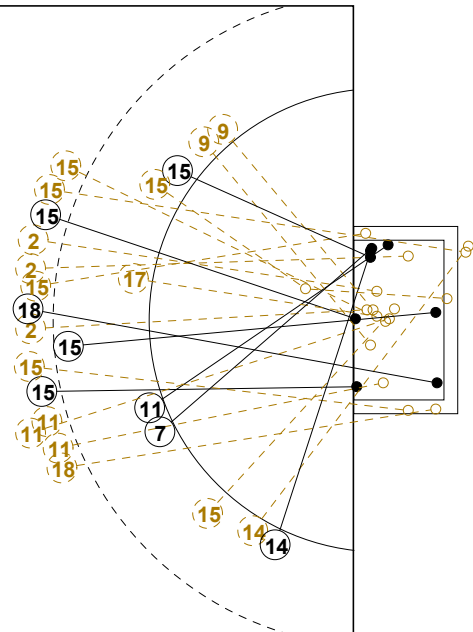

COURT PLAYER: GOALS/SHOTS

GOALKEEPER: SAVED/SHOTS

TEAM TOTALS	GOALS	SAVED	MISSED	POST	BLOCKED	TOTAL	RATE(%)
Field Shot	7	8	2	5	2	24	29.2%
Line Shot	10	4		1		15	66.7%
Wing Shot	1	3	1	2		7	14.3%
Fastbreak	1			1		2	50.0%
Breakthrough							0.0%
Free Throw		1				1	0.0%
7M-Throw	3	2		1		6	50.0%

XVII WOMEN'S JUNIOR WORLD CHAMPIONSHIP 2010 IN KOR PICTORIAL MATCH STATISTICS

ROUND 6

MATCH 61

100717061-21-1/1

1st Half
12 : 8

2nd Half
22 : 25

XVII WOMEN'S JUNIOR WORLD CHAMPIONSHIP 2010 IN KOR
MATCH SHOT REPORT