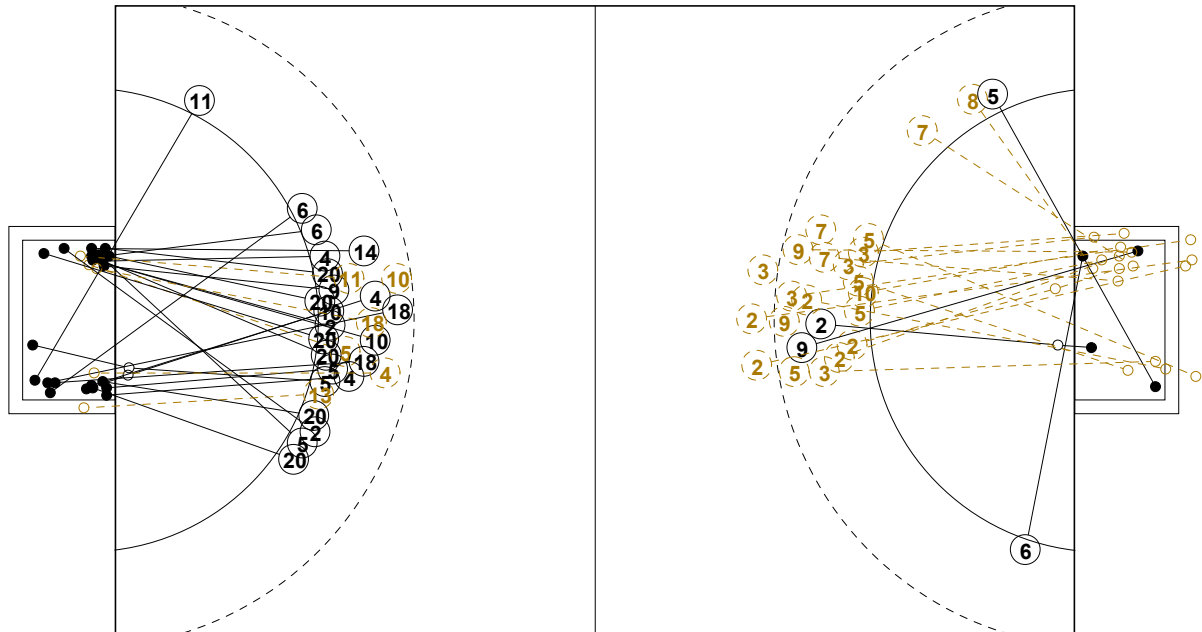

XVII WOMEN'S JUNIOR WORLD CHAMPIONSHIP 2010 IN KOR PICTORIAL MATCH STATISTICS

ROUND 1

MATCH 5

100717005-21-1/1