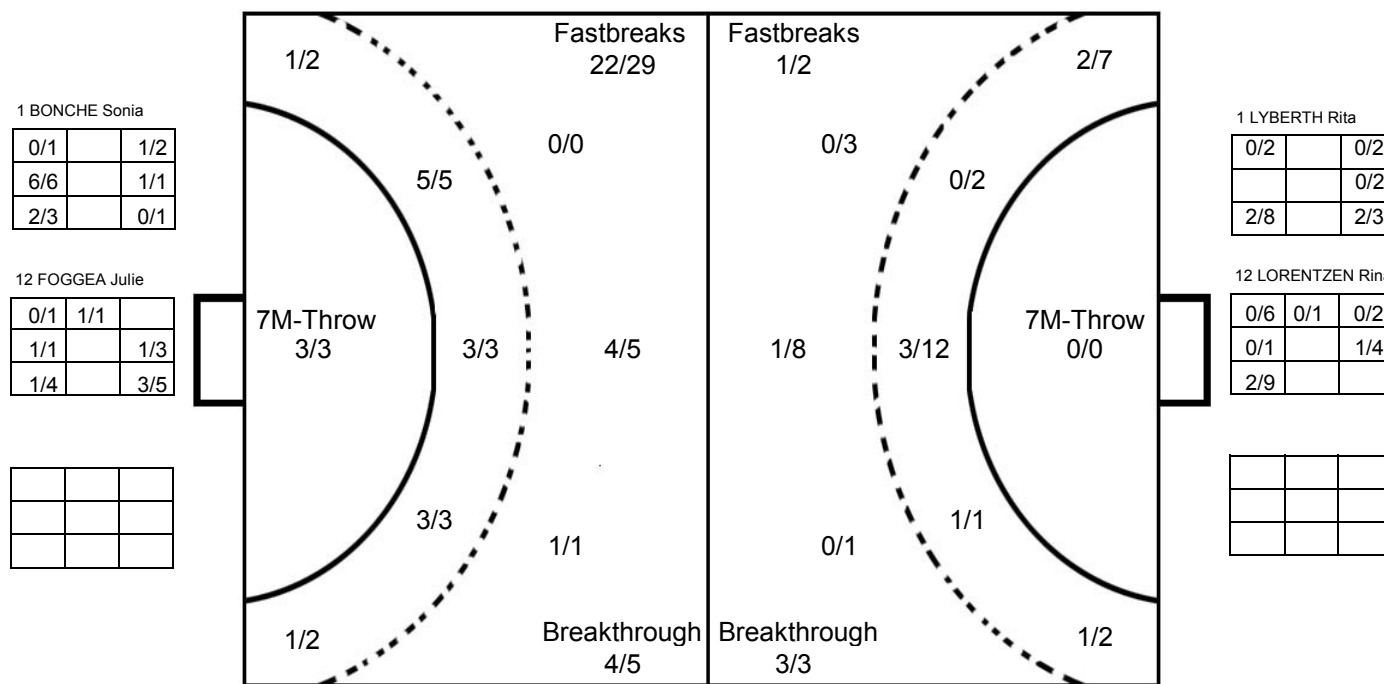

XVII WOMEN'S JUNIOR WORLD CHAMPIONSHIP 2010 IN KOR
MATCH SHOT REPORT

ROUND 1

MATCH 5

100717005-41-1/1

FRANCE

1 BONCHE Sonia	2 DE LA BRETECHE S	4 RINGAYEN Martine	5 NZE MINKO E	6 TURPIN Eva	9 KAMDOP Laura	10 CISSE Koumba	11 LE BIHAN Manon
	1	1	1	2		2	1
			1				
						1	
		3	3	1		3	
		2	2	1	1	2	
Post - 0 Miss - 0 Block - 0	Post - 0 Miss - 0 Block - 0	Post - 0 Miss - 0 Block - 0	Post - 0 Miss - 0 Block - 0	Post - 0 Miss - 0 Block - 0	Post - 0 Miss - 0 Block - 0	Post - 0 Miss - 0 Block - 1	Post - 0 Miss - 0 Block - 0
12 FOGGEE Julie	13 BULLEUX Chloe	14 PRUDHOMME	15 GELEBART Laura I	16 LEYTHIENNE P	17 BLARD Celine	18 NIOMBLA G	20 MANGA Christelle
						1	
						1	1
	1						
		1					2
							4
Post - 0 Miss - 0 Block - 0	Post - 2 Miss - 0 Block - 0	Post - 0 Miss - 0 Block - 0	Post - 0 Miss - 0 Block - 0	Post - 0 Miss - 0 Block - 0	Post - 0 Miss - 0 Block - 0	Post - 0 Miss - 0 Block - 0	Post - 0 Miss - 0 Block - 0

GREENLAND

1 LYBERTH Rita	2 TREMEL N	3 RASMUSSEN Mia	5 HOLM Ivaana	6 PETERSEN A	7 PEDERSEN Aili	8 EGEDE Sara	9 GRONVOLD Panu
			1				1
				1			
		2				2	
Post - 0 Miss - 0 Block - 0	Post - 1 Miss - 2 Block - 0	Post - 2 Miss - 1 Block - 1	Post - 0 Miss - 1 Block - 1	Post - 0 Miss - 0 Block - 0	Post - 0 Miss - 0 Block - 1	Post - 0 Miss - 0 Block - 0	Post - 0 Miss - 0 Block - 2
10 LANGE Christina	11 NOAHSEN Pipaluk	12 LORENTZEN Rina	13 LYBERTH Najaaja	15 MIKKELSEN K			
				1			
Post - 0 Miss - 0 Block - 0	Post - 0 Miss - 0 Block - 0	Post - 0 Miss - 0 Block - 0	Post - 0 Miss - 0 Block - 0	Post - 0 Miss - 0 Block - 0