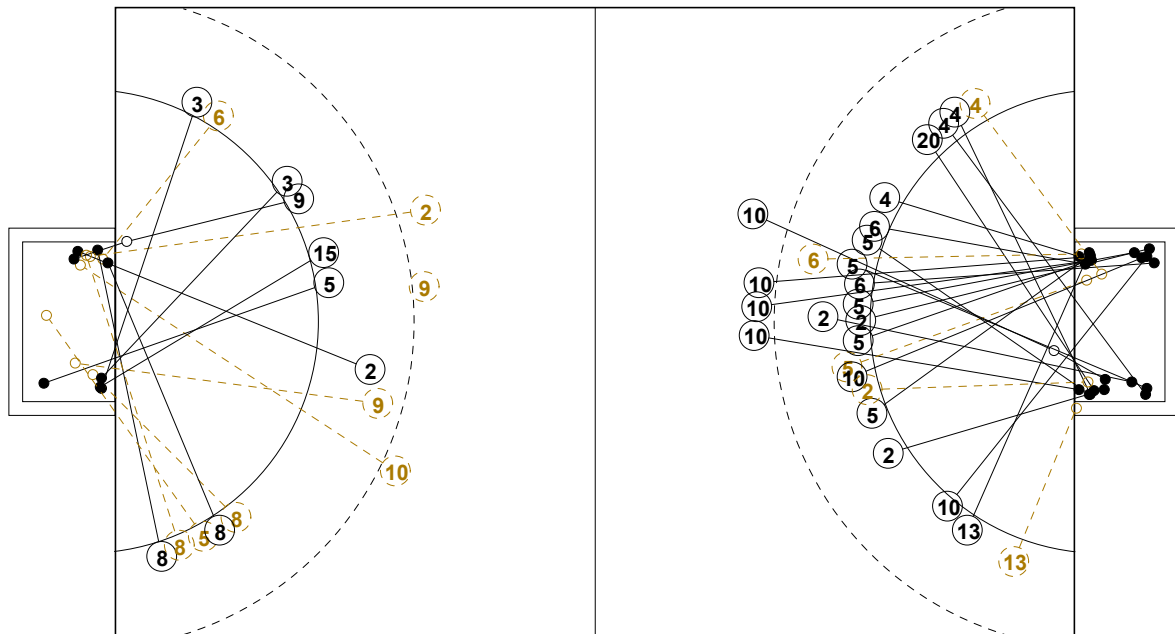

COURT PLAYER: GOALS/SHOTS

GOALKEEPER: SAVED/SHOTS

TEAM TOTALS	GOALS	SAVED	MISSED	POST	BLOCKED	TOTAL	RATE(%)
Field Shot	1	3	3		4	11	9.1%
Line Shot	4	6	1	3	1	15	26.7%
Wing Shot	3	6				9	33.3%
Fastbreak	1	1				2	50.0%
Breakthrough	3					3	100.0%
Free Throw		1				1	0.0%
7M-Throw							0.0%

XVII WOMEN'S JUNIOR WORLD CHAMPIONSHIP 2010 IN KOR PICTORIAL MATCH STATISTICS

ROUND 1

MATCH 5

100717005-21-1/1

1st Half
25 : 4

2nd Half
12 : 47

XVII WOMEN'S JUNIOR WORLD CHAMPIONSHIP 2010 IN KOR
MATCH SHOT REPORT