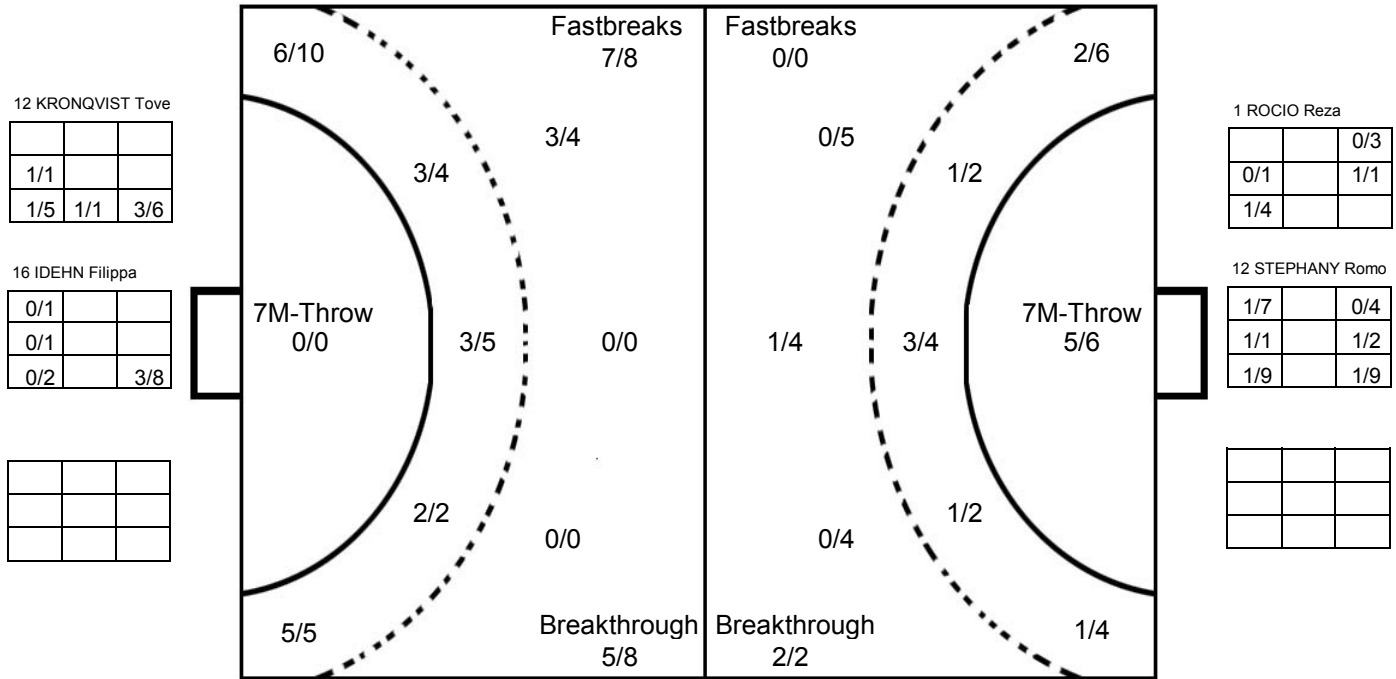

XVII WOMEN'S JUNIOR WORLD CHAMPIONSHIP 2010 IN KOR
MATCH SHOT REPORT

ROUND 4

MATCH 40

100717040-41-1/1

SWEDEN

1 BUNDSÉN Johanna	2 JEPPSSON Hanna	3 HAWIA S Emma	4 ENHORNING Elin	5 WESTBERG Johana	6 WALTER Anna	7 HAGMAN Nathalie	8 KELLOKOSKI Ida
	1	1 2		1	1	2 2	2 1
							1
	1					4	1
Post - 0 Miss - 0 Block - 0	Post - 0 Miss - 1 Block - 0	Post - 0 Miss - 0 Block - 0	Post - 1 Miss - 0 Block - 0	Post - 0 Miss - 1 Block - 0	Post - 0 Miss - 0 Block - 0	Post - 0 Miss - 0 Block - 0	Post - 0 Miss - 0 Block - 0
9 WESTBERG Emelie	10 ROBERTS Jamina	11 DAFE Edijana	12 KRONQVIST Tove	13 ENGDAHL Ebba	15 FOGELSTROM	16 IDEHN Filippa	17 ROXA Anna
	1						
	3						
		1 3			1		
					2 1		1
Post - 0 Miss - 0 Block - 0	Post - 0 Miss - 1 Block - 0	Post - 0 Miss - 0 Block - 0	Post - 0 Miss - 0 Block - 0	Post - 0 Miss - 0 Block - 0	Post - 0 Miss - 0 Block - 0	Post - 0 Miss - 0 Block - 0	Post - 1 Miss - 0 Block - 0

MEXICO

1 ROCIO Reza	2 YESENIA Salinas	3 MANUELA Zavala	4 EMMA Reyes	5 JENIFER Iglesias	6 JOSSELIN Simon	7 BELEN Aguirre	9 ELENA Zamarron
	1 2			1		1	2
Post - 0 Miss - 0 Block - 0	Post - 0 Miss - 1 Block - 0	Post - 1 Miss - 0 Block - 1	Post - 0 Miss - 0 Block - 0	Post - 0 Miss - 3 Block - 0	Post - 0 Miss - 0 Block - 0	Post - 0 Miss - 0 Block - 0	Post - 0 Miss - 0 Block - 0
10 FERNANDA Rivera	12 STEPHANY Romo	14 CLAUDIA Macias	15 LUCERO Quezada	19 N Jaramillo	25 SABY Jaramillo		
			1				
			1				
1		2	1	1			
Post - 0 Miss - 2 Block - 0	Post - 0 Miss - 0 Block - 0	Post - 1 Miss - 0 Block - 1	Post - 0 Miss - 2 Block - 1	Post - 1 Miss - 0 Block - 0	Post - 0 Miss - 0 Block - 0