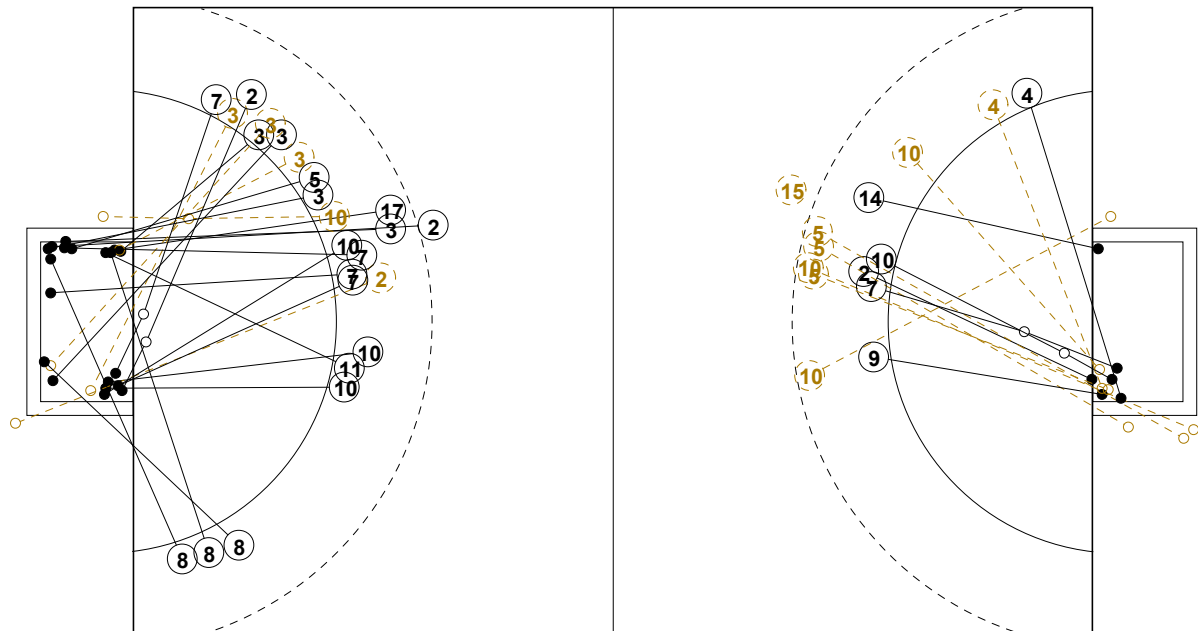

(2)

1st Half
7 : 15