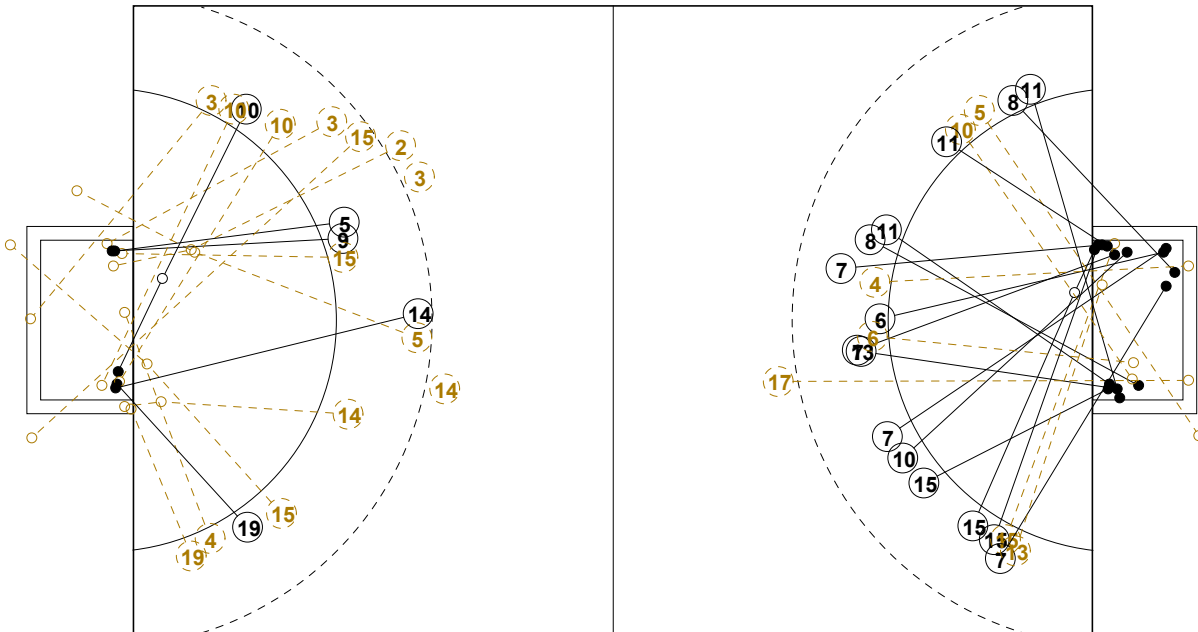

XVII WOMEN'S JUNIOR WORLD CHAMPIONSHIP 2010 IN KOR PICTORIAL MATCH STATISTICS

ROUND 4

MATCH 40

100717040-21-1/1