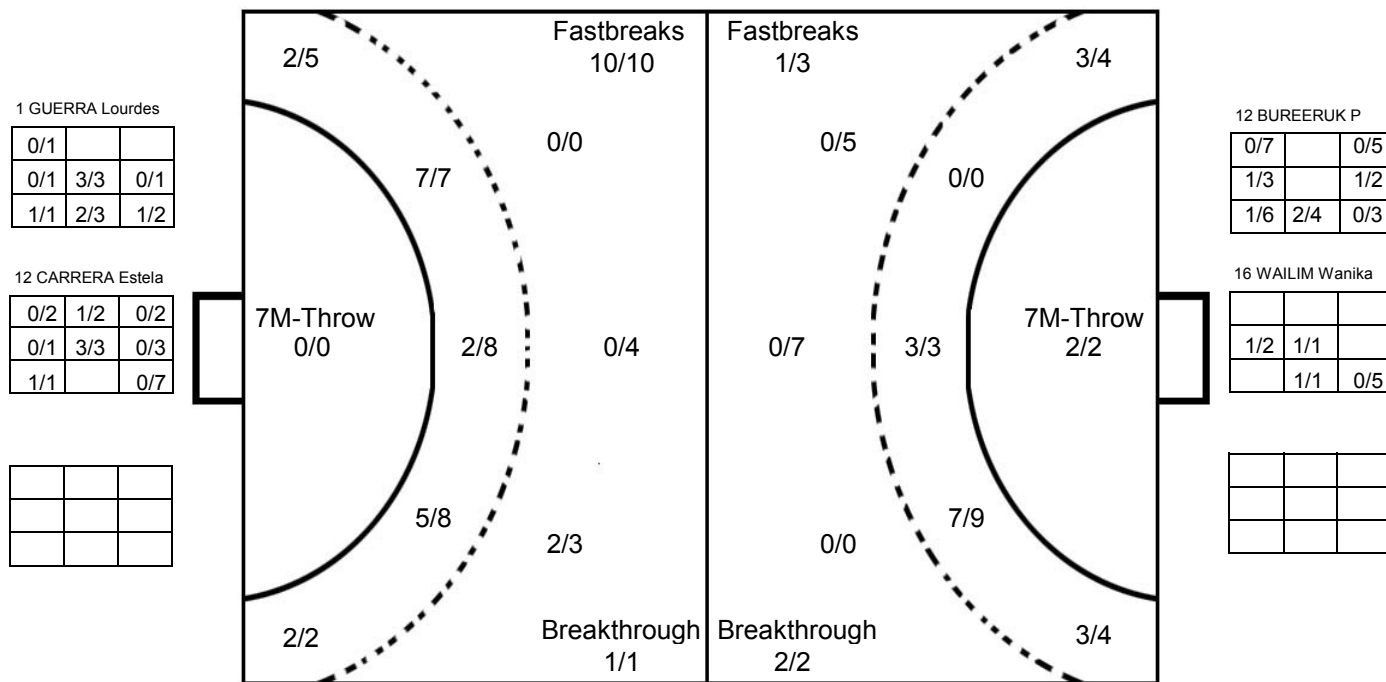

XVII WOMEN'S JUNIOR WORLD CHAMPIONSHIP 2010 IN KOR
MATCH SHOT REPORT

ROUND 4

MATCH 39

100717039-41-1/1

SPAIN

1 GUERRA Lourdes	2 LOPEZ Marta	3 FERRER Ana	4 ESCRIBANO B	5 MUGICA Maialen	6 ARDERIUS Silvia	7 SIMON FERRERES	8 MENENDEZ Alba
<table border="1"><tr><td></td><td></td><td></td></tr><tr><td>2</td><td></td><td></td></tr><tr><td>1</td><td></td><td></td></tr><tr><td>2</td><td></td><td>1</td></tr></table>	<table border="1"><tr><td></td><td></td><td></td></tr><tr><td></td><td></td><td></td></tr><tr><td></td><td></td><td></td></tr><tr><td></td><td></td><td></td></tr></table>	<table border="1"><tr><td></td><td></td><td>3</td></tr><tr><td></td><td></td><td></td></tr><tr><td></td><td></td><td></td></tr><tr><td></td><td></td><td></td></tr></table>	<table border="1"><tr><td>1</td><td></td><td></td></tr><tr><td>1</td><td></td><td></td></tr><tr><td>1</td><td>1</td><td></td></tr><tr><td></td><td></td><td></td></tr></table>	<table border="1"><tr><td></td><td></td><td></td></tr><tr><td></td><td></td><td></td></tr><tr><td>1</td><td></td><td>1</td></tr><tr><td></td><td></td><td>2</td></tr></table>	<table border="1"><tr><td></td><td></td><td></td></tr><tr><td></td><td></td><td></td></tr><tr><td></td><td></td><td></td></tr><tr><td></td><td>1</td><td>1</td></tr></table>	<table border="1"><tr><td></td><td></td><td></td></tr><tr><td></td><td></td><td></td></tr><tr><td></td><td></td><td></td></tr><tr><td></td><td></td><td>1</td></tr></table>	<table border="1"><tr><td></td><td></td><td></td></tr><tr><td></td><td></td><td></td></tr><tr><td></td><td></td><td></td></tr><tr><td></td><td></td><td></td></tr></table>
Post - 0 Miss - 0 Block - 0	Post - 1 Miss - 0 Block - 0	Post - 0 Miss - 0 Block - 0	Post - 0 Miss - 0 Block - 0	Post - 0 Miss - 3 Block - 0	Post - 0 Miss - 1 Block - 0	Post - 0 Miss - 0 Block - 0	Post - 1 Miss - 1 Block - 0
9 DESCALZO PEREZ	10 DOIRO Estela	11 MARTINEZ Ana	12 CARRERA Estela	13 MACIAS Patricia	14 CHAVEZ Elisabeht	15 OLASAGASTI K	17 ENGELMO Paula
<table border="1"><tr><td>1</td><td></td><td></td></tr><tr><td></td><td></td><td></td></tr><tr><td></td><td></td><td></td></tr><tr><td></td><td></td><td>1</td></tr></table>	<table border="1"><tr><td></td><td></td><td></td></tr><tr><td></td><td></td><td></td></tr><tr><td></td><td></td><td></td></tr><tr><td></td><td></td><td></td></tr></table>	<table border="1"><tr><td></td><td></td><td></td></tr><tr><td></td><td></td><td></td></tr><tr><td></td><td></td><td></td></tr><tr><td></td><td></td><td></td></tr></table>	<table border="1"><tr><td></td><td></td><td></td></tr><tr><td></td><td></td><td></td></tr><tr><td></td><td></td><td></td></tr><tr><td></td><td></td><td></td></tr></table>	<table border="1"><tr><td></td><td></td><td></td></tr><tr><td></td><td></td><td></td></tr><tr><td></td><td></td><td></td></tr><tr><td></td><td></td><td></td></tr></table>	<table border="1"><tr><td>1</td><td></td><td>1</td></tr><tr><td></td><td></td><td></td></tr><tr><td></td><td></td><td></td></tr><tr><td>1</td><td></td><td></td></tr></table>	<table border="1"><tr><td>1</td><td></td><td></td></tr><tr><td></td><td></td><td></td></tr><tr><td></td><td></td><td></td></tr><tr><td>1</td><td></td><td>1</td></tr></table>	<table border="1"><tr><td></td><td></td><td></td></tr><tr><td></td><td></td><td></td></tr><tr><td></td><td></td><td></td></tr><tr><td></td><td></td><td>1</td></tr></table>
Post - 1 Miss - 0 Block - 0	Post - 0 Miss - 0 Block - 0	Post - 0 Miss - 0 Block - 0	Post - 0 Miss - 0 Block - 0	Post - 0 Miss - 0 Block - 0	Post - 0 Miss - 0 Block - 0	Post - 0 Miss - 0 Block - 0	Post - 1 Miss - 0 Block - 0

THAILAND

2 KANGRIT Kadnarin	3 NONGRUEANG Panid	4 SILA Vanpen	5 BOONNAM Ponpimon	6 MEETHUEN P	7 LUKCHAN Mintra	8 WONGMAK T	9 MANMAI Pupana
<table border="1"><tr><td></td><td></td><td></td></tr><tr><td></td><td></td><td></td></tr><tr><td></td><td></td><td>1</td></tr></table>	<table border="1"><tr><td></td><td></td><td></td></tr><tr><td></td><td></td><td>1</td></tr><tr><td></td><td>1</td><td>2</td></tr></table>	<table border="1"><tr><td>1</td><td></td><td>1</td></tr><tr><td></td><td></td><td></td></tr><tr><td></td><td></td><td>2</td></tr></table>	<table border="1"><tr><td>1</td><td>1</td><td>1</td></tr><tr><td></td><td></td><td>2</td></tr><tr><td></td><td></td><td></td></tr></table>	<table border="1"><tr><td></td><td></td><td></td></tr><tr><td></td><td></td><td></td></tr><tr><td></td><td></td><td>1</td></tr></table>	<table border="1"><tr><td></td><td></td><td></td></tr><tr><td></td><td></td><td></td></tr><tr><td></td><td></td><td></td></tr><tr><td></td><td></td><td>1</td></tr></table>	<table border="1"><tr><td>1</td><td></td><td></td></tr><tr><td>1</td><td></td><td></td></tr><tr><td></td><td></td><td></td></tr><tr><td></td><td></td><td></td></tr></table>	<table border="1"><tr><td></td><td></td><td></td></tr><tr><td></td><td></td><td></td></tr><tr><td></td><td></td><td></td></tr><tr><td></td><td></td><td></td></tr></table>
Post - 0 Miss - 0 Block - 0	Post - 0 Miss - 1 Block - 0	Post - 0 Miss - 2 Block - 1	Post - 0 Miss - 1 Block - 0	Post - 0 Miss - 0 Block - 0	Post - 0 Miss - 0 Block - 0	Post - 1 Miss - 0 Block - 0	Post - 0 Miss - 0 Block - 0
10 SRITHAMMA K	12 BUREERUK P	13 NOOWONG	14 HONGBOODDEE S	15 SAWATPON W	16 WAILIM Wanika	18 KAEWLUANG K	19 TONPO M
<table border="1"><tr><td></td><td></td><td></td></tr><tr><td></td><td></td><td></td></tr><tr><td></td><td></td><td></td></tr><tr><td></td><td></td><td></td></tr></table>	<table border="1"><tr><td></td><td></td><td></td></tr><tr><td></td><td></td><td></td></tr><tr><td></td><td></td><td></td></tr><tr><td></td><td></td><td></td></tr></table>	<table border="1"><tr><td></td><td></td><td></td></tr><tr><td></td><td></td><td></td></tr><tr><td></td><td></td><td></td></tr><tr><td></td><td></td><td>1</td></tr></table>	<table border="1"><tr><td></td><td></td><td></td></tr><tr><td></td><td></td><td></td></tr><tr><td></td><td></td><td></td></tr><tr><td></td><td></td><td></td></tr></table>	<table border="1"><tr><td></td><td></td><td></td></tr><tr><td></td><td></td><td></td></tr><tr><td></td><td></td><td></td></tr><tr><td></td><td></td><td></td></tr></table>	<table border="1"><tr><td></td><td></td><td></td></tr><tr><td></td><td></td><td></td></tr><tr><td></td><td></td><td></td></tr><tr><td></td><td></td><td></td></tr></table>	<table border="1"><tr><td></td><td></td><td></td></tr><tr><td></td><td></td><td></td></tr><tr><td></td><td></td><td></td></tr><tr><td></td><td></td><td></td></tr></table>	<table border="1"><tr><td></td><td></td><td></td></tr><tr><td></td><td></td><td></td></tr><tr><td></td><td></td><td></td></tr><tr><td></td><td></td><td>1</td></tr></table>
Post - 0 Miss - 0 Block - 0	Post - 0 Miss - 0 Block - 0	Post - 0 Miss - 0 Block - 0	Post - 0 Miss - 0 Block - 0	Post - 0 Miss - 0 Block - 0	Post - 0 Miss - 0 Block - 0	Post - 0 Miss - 0 Block - 0	Post - 0 Miss - 0 Block - 0