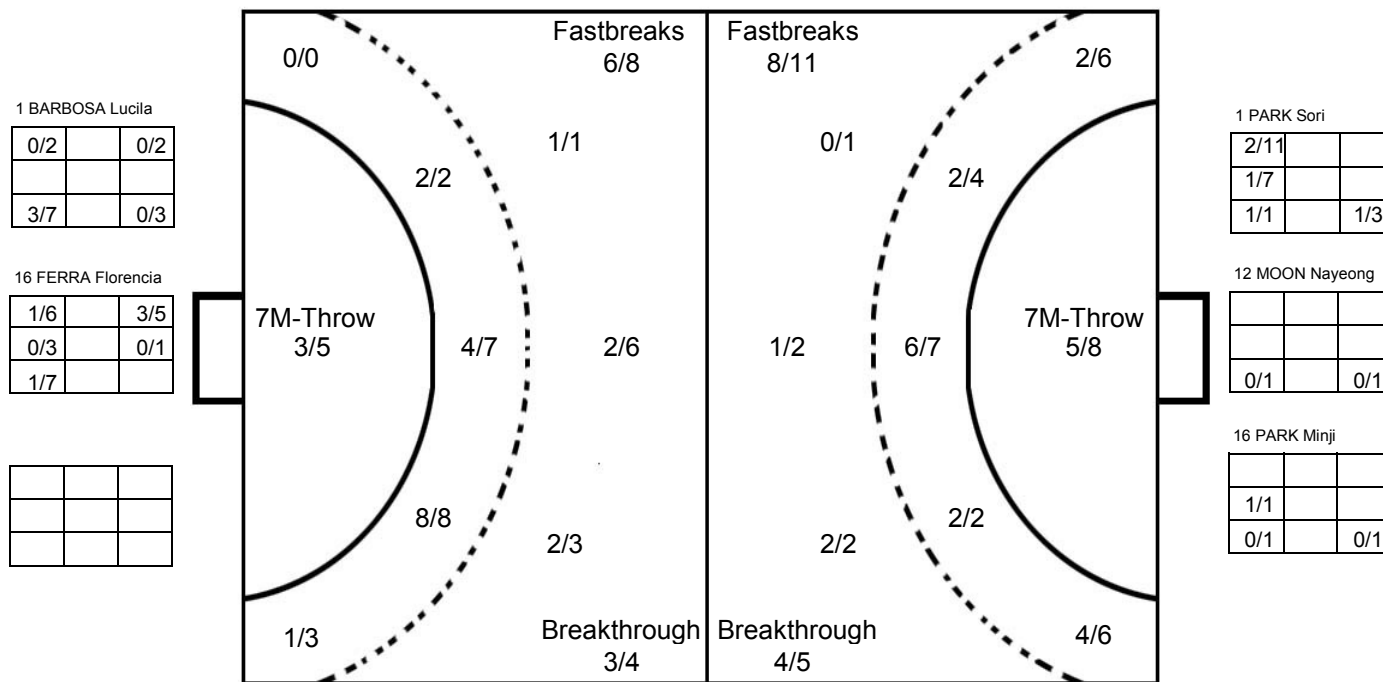

ROUND 4

MATCH 38

100717038-41-1/1

ARGENTINA

Table with 8 columns for players: 1 BARBOSA Lucila, 2 GIAMBERARDINO L, 3 BURGARDT Daniela, 4 ROMERO Micaela, 5 PIZZO Manuela, 6 SALVADO Luciana, 7 ABADIE Daiana, 8 TRENZIANI V, 9 MENDOZA Luciana, 10 CRIVELLI V, 11 GAMBINO Antonell, 13 AIMONE Florencia, 14 VALENTE Sofia, 15 VICO Natalia, 16 FERRA Florencia, 17 RABINO Maria. Each player has a 3x3 grid for shot statistics and a line for Post - 0 Miss - 0 Block - 0.