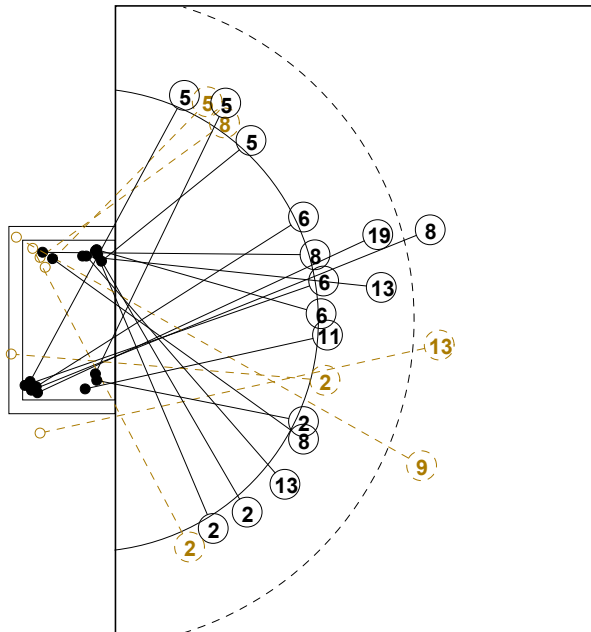

XVII WOMEN'S JUNIOR WORLD CHAMPIONSHIP 2010 IN KOR

PICTORIAL MATCH STATISTICS

ROUND 4

MATCH 38

100717038-21-1/1