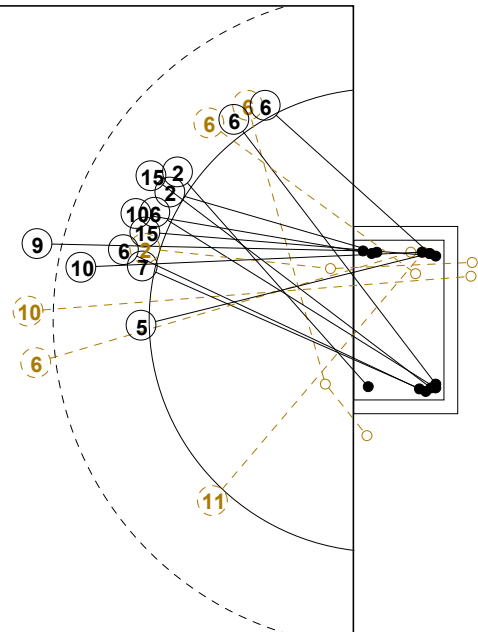

COURT PLAYER: GOALS/SHOTS

GOALKEEPER: SAVED/SHOTS

TEAM TOTALS	GOALS	SAVED	MISSED	POST	BLOCKED	TOTAL	RATE(%)
Field Shot	3		1	1		5	60.0%
Line Shot	10	1	1		1	13	76.9%
Wing Shot	6	6				12	50.0%
Fastbreak	8	1	1	1		11	72.7%
Breakthrough	4	1				5	80.0%
Free Throw							0.0%
7M-Throw	5	1		2		8	62.5%

XVII WOMEN'S JUNIOR WORLD CHAMPIONSHIP 2010 IN KOR

PICTORIAL MATCH STATISTICS

ROUND 4

MATCH 38

100717038-21-1/1

1st Half
20 : 14

2nd Half
32 : 36

XVII WOMEN'S JUNIOR WORLD CHAMPIONSHIP 2010 IN KOR MATCH SHOT REPORT

ROUND 4

MATCH 38

100717038-41-1/1

ARGENTINA

Table with 8 columns for players: 1 BARBOSA Lucila, 2 GIAMBERARDINO L, 3 BURGARDT Daniela, 4 ROMERO Micaela, 5 PIZZO Manuela, 6 SALVADO Luciana, 7 ABADIE Daiana, 8 TRENZIANI V, 9 MENDOZA Luciana, 10 CRIVELLI V, 11 GAMBINO Antonell, 13 AIMONE Florencia, 14 VALENTE Sofia, 15 VICO Natalia, 16 FERRA Florencia, 17 RABINO Maria. Each player has a 3x3 grid for shot statistics and a line for Post - 0 Miss - 0 Block - 0.