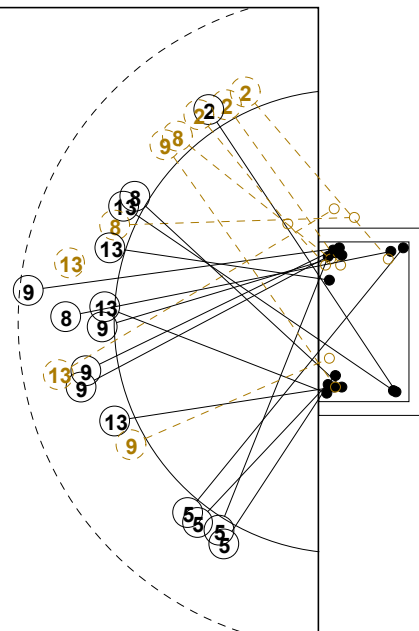

COURT PLAYER: GOALS/SHOTS

GOALKEEPER: SAVED/SHOTS

TEAM TOTALS	GOALS	SAVED	MISSED	POST	BLOCKED	TOTAL	RATE(%)
Field Shot	3		1	1		5	60.0%
Line Shot	10	1	1		1	13	76.9%
Wing Shot	6	6				12	50.0%
Fastbreak	8	1	1	1		11	72.7%
Breakthrough	4	1				5	80.0%
Free Throw							0.0%
7M-Throw	5	1		2		8	62.5%

XVII WOMEN'S JUNIOR WORLD CHAMPIONSHIP 2010 IN KOR

PICTORIAL MATCH STATISTICS

ROUND 4

MATCH 38

100717038-21-1/1

1st Half
20 : 14

2nd Half
32 : 36

XVII WOMEN'S JUNIOR WORLD CHAMPIONSHIP 2010 IN KOR MATCH SHOT REPORT

ROUND 4

MATCH 38

100717038-41-1/1

ARGENTINA

Table with 8 columns for players: 1 BARBOSA Lucila, 2 GIAMBERARDINO L, 3 BURGARDT Daniela, 4 ROMERO Micaela, 5 PIZZO Manuela, 6 SALVADO Luciana, 7 ABADIE Daiana, 8 TRENZIANI V, 9 MENDOZA Luciana, 10 CRIVELLI V, 11 GAMBINO Antonell, 13 AIMONE Florencia, 14 VALENTE Sofia, 15 VICO Natalia, 16 FERRA Florencia, 17 RABINO Maria. Each player has a 3x3 grid for shot statistics and a line for Post - 0 Miss - 0 Block - 0.

KOREA

Table with 9 columns for players: 1 PARK Sori, 2 JO Hyobi, 3 CHOI Sumin, 5 KIM Seonhwa, 6 NAM Yeongsin, 8 LEE Eunbi, 9 LEE Semi, 11 JUNG Yura, 12 MOON Nayeong, 13 RYU Eunhee, 14 JUNG Juri, 15 PARK Suyoung, 16 PARK Minji, 17 LEE Sooyeon, 18 KIM Sunhae, 19 KIM Eunkyeong. Each player has a 3x3 grid for shot statistics and a line for Post - 0 Miss - 0 Block - 0.