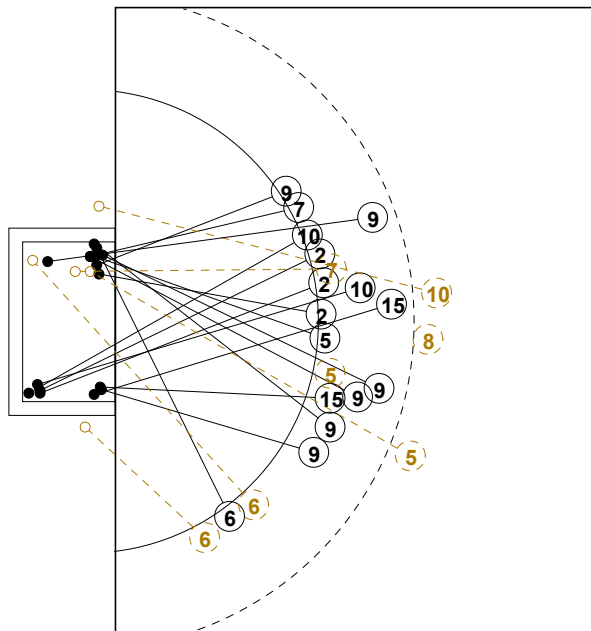

COURT PLAYER: GOALS/SHOTS

GOALKEEPER: SAVED/SHOTS

TEAM TOTALS	GOALS	SAVED	MISSED	POST	BLOCKED	TOTAL	RATE(%)
Field Shot	3		1	1		5	60.0%
Line Shot	10	1	1		1	13	76.9%
Wing Shot	6	6				12	50.0%
Fastbreak	8	1	1	1		11	72.7%
Breakthrough	4	1				5	80.0%
Free Throw							0.0%
7M-Throw	5	1		2		8	62.5%

XVII WOMEN'S JUNIOR WORLD CHAMPIONSHIP 2010 IN KOR

PICTORIAL MATCH STATISTICS

ROUND 4

MATCH 38

100717038-21-1/1

1st Half
20 : 14

2nd Half
32 : 36

XVII WOMEN'S JUNIOR WORLD CHAMPIONSHIP 2010 IN KOR MATCH SHOT REPORT

ROUND 4

MATCH 38

100717038-41-1/1

ARGENTINA

Table with 8 columns for players: 1 BARBOSA Lucila, 2 GIAMBERARDINO L, 3 BURGARDT Daniela, 4 ROMERO Micaela, 5 PIZZO Manuela, 6 SALVADO Luciana, 7 ABADIE Daiana, 8 TRENZIANI V, 9 MENDOZA Luciana, 10 CRIVELLI V, 11 GAMBINO Antonell, 13 AIMONE Florencia, 14 VALENTE Sofia, 15 VICO Natalia, 16 FERRA Florencia, 17 RABINO Maria. Each player has a 3x3 grid for shot statistics and a line for Post - 0 Miss - 0 Block - 0.