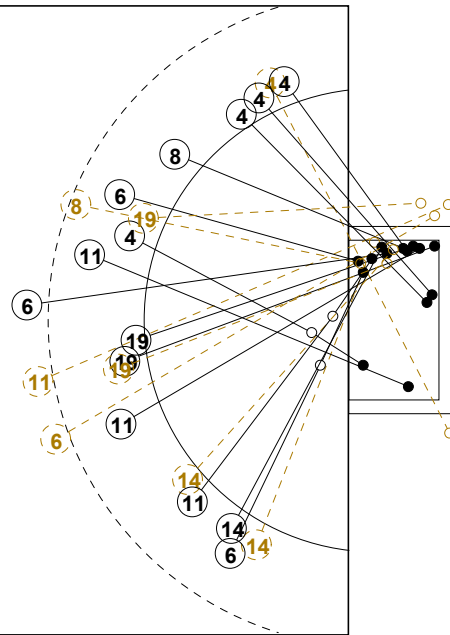

1st Half
8 : 15