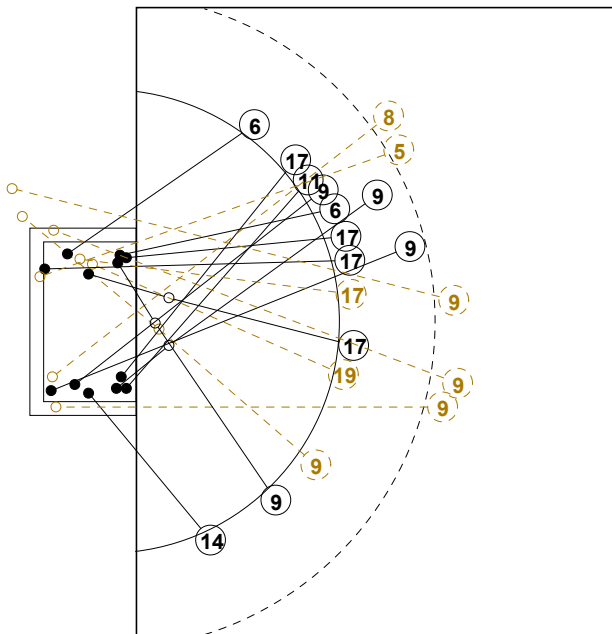

1st Half
8 : 15