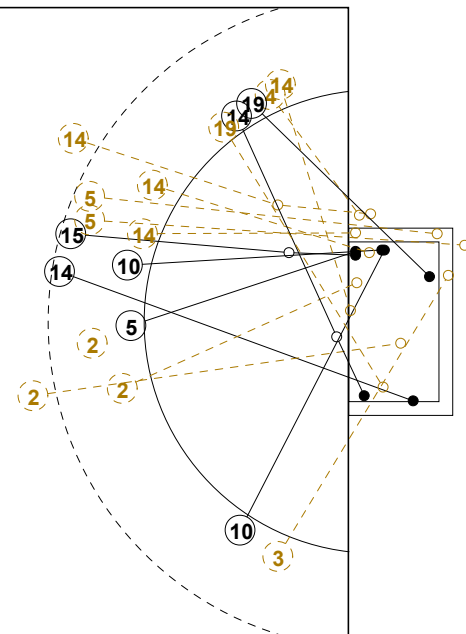

**COURT PLAYER: GOALS/SHOTS**

**GOALKEEPER: SAVED/SHOTS**

| TEAM TOTALS  | GOALS | SAVED | MISSED | POST | BLOCKED | TOTAL | RATE(%) |
|--------------|-------|-------|--------|------|---------|-------|---------|
| Field Shot   | 3     | 4     | 2      | 1    | 2       | 12    | 25.0%   |
| Line Shot    | 4     | 3     | 2      |      | 2       | 11    | 36.4%   |
| Wing Shot    | 4     | 3     | 2      | 2    |         | 11    | 36.4%   |
| Fastbreak    | 2     | 1     |        | 1    |         | 4     | 50.0%   |
| Breakthrough | 2     | 2     |        | 1    |         | 5     | 40.0%   |
| Free Throw   |       |       |        |      |         |       | 0.0%    |
| 7M-Throw     | 2     | 2     |        |      |         | 4     | 50.0%   |

# XVII WOMEN'S JUNIOR WORLD CHAMPIONSHIP 2010 IN KOR PICTORIAL MATCH STATISTICS

ROUND 3

MATCH 36

100717036-21-1/1

1st Half  
8 : 15

2nd Half  
29 : 17

XVII WOMEN'S JUNIOR WORLD CHAMPIONSHIP 2010 IN KOR MATCH SHOT REPORT

ROUND 3

MATCH 36

100717036-41-1/1

MONTENEGRO

Table with 9 columns representing players: 1 TATAR Zeljka, 3 VLAHOVIC Milica, 4 MEHMEDOVIC Majda, 5 JOLICIC Maja, 6 PREMOVIC Sanja, 7 MARKOVIC Jelena, 8 MISUROVIC Ana, 9 DESPOTOVIC Jelen, 11 KLIKOVAC Andrea, 12 POPOVIC Bobana, 14 DELIC Danica, 16 VUKCEVIC Marina, 17 NOVAKOVIC Andjel, 18 LAZOVIC Suzana, 19 VUKCEVIC Sara, 90 KNEZEVIC Milena. Each player has a 3x3 grid for shot statistics and a line for Post - Miss - Block - 0.

MEXICO

Table with 9 columns representing players: 1 ROCIO Reza, 2 YESENIA Salinas, 3 MANUELA Zavala, 4 EMMA Reyes, 5 JENIFER Iglesias, 6 JOSSELIN Simon, 7 BELEN Aguirre, 9 ELENA Zamarron, 10 FERNANDA Rivera, 12 STEPHANY Romo, 14 CLAUDIA Macias, 15 LUCERO Quezada, 19 N Jaramillo, 25 SABY Jaramillo. Each player has a 3x3 grid for shot statistics and a line for Post - Miss - Block - 0.