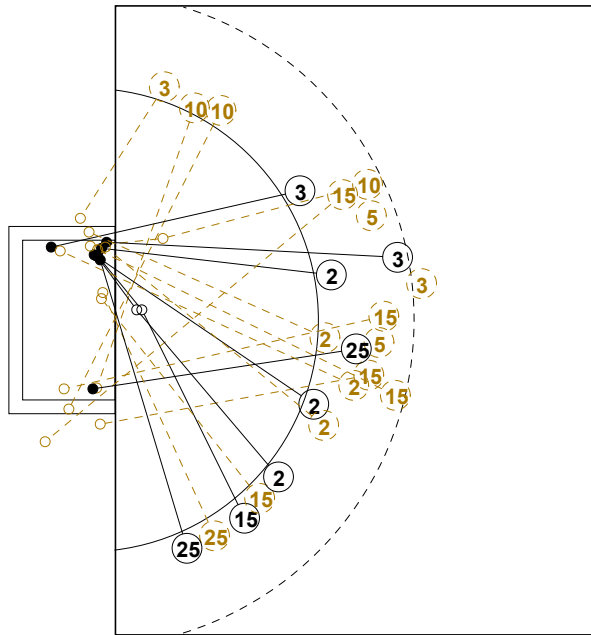

XVII WOMEN'S JUNIOR WORLD CHAMPIONSHIP 2010 IN KOR PICTORIAL MATCH STATISTICS

ROUND 3

MATCH 36

100717036-21-1/1