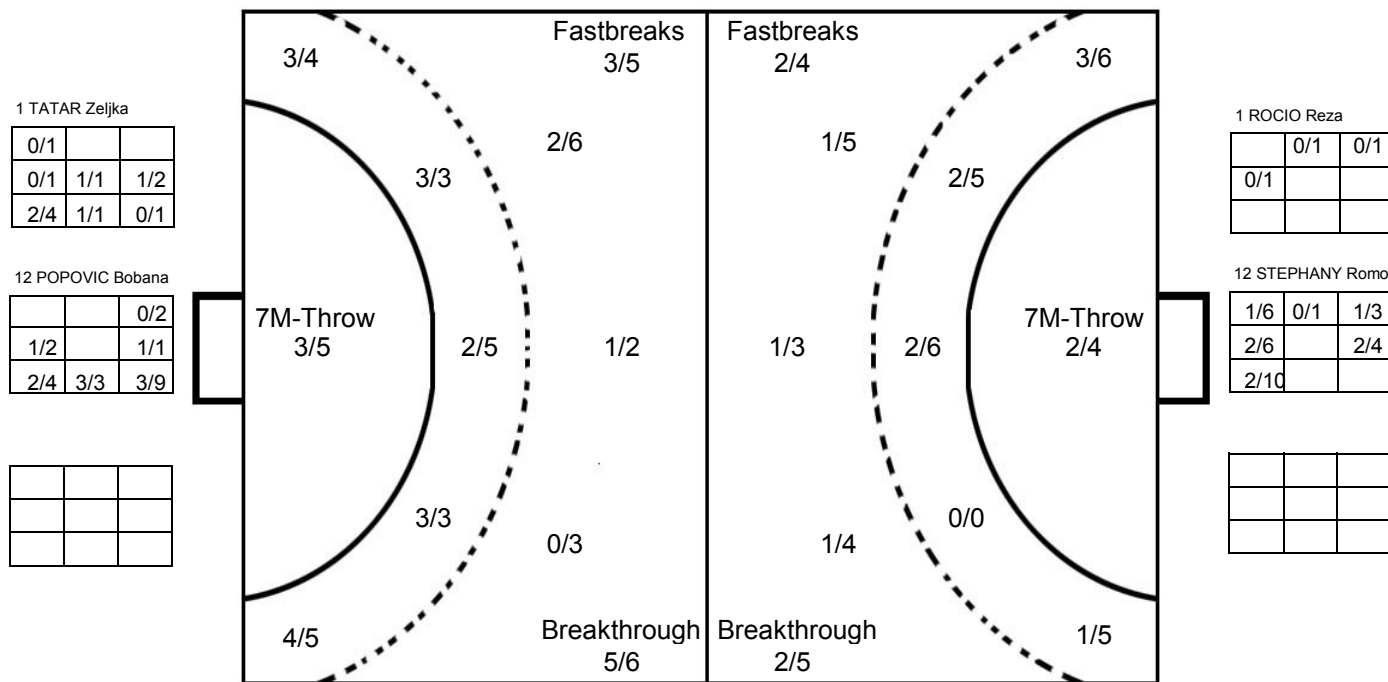

**COURT PLAYER: GOALS/SHOTS**

**GOALKEEPER: SAVED/SHOTS**

| TEAM TOTALS  | GOALS | SAVED | MISSED | POST | BLOCKED | TOTAL | RATE(%) |
|--------------|-------|-------|--------|------|---------|-------|---------|
| Field Shot   | 3     | 4     | 2      | 1    | 2       | 12    | 25.0%   |
| Line Shot    | 4     | 3     | 2      |      | 2       | 11    | 36.4%   |
| Wing Shot    | 4     | 3     | 2      | 2    |         | 11    | 36.4%   |
| Fastbreak    | 2     | 1     |        | 1    |         | 4     | 50.0%   |
| Breakthrough | 2     | 2     |        | 1    |         | 5     | 40.0%   |
| Free Throw   |       |       |        |      |         |       | 0.0%    |
| 7M-Throw     | 2     | 2     |        |      |         | 4     | 50.0%   |

ROUND 3

MATCH 36

100717036-41-1/1

MONTENEGRO

Table with 9 columns representing players: 1 TATAR Zeljka, 3 VLAHOVIC Milica, 4 MEHMEDOVIC Majda, 5 JOLICIC Maja, 6 PREMOVIC Sanja, 7 MARKOVIC Jelena, 8 MISUROVIC Ana, 9 DESPOTOVIC Jelen, 11 KLIKOVAC Andrea, 12 POPOVIC Bobana, 14 DELIC Danica, 16 VUKCEVIC Marina, 17 NOVAKOVIC Andjel, 18 LAZOVIC Suzana, 19 VUKCEVIC Sara, 90 KNEZEVIC Milena. Each player has a 3x3 grid for shot statistics and a line for Post - Miss - Block - 0.

MEXICO

Table with 9 columns representing players: 1 ROCIO Reza, 2 YESENIA Salinas, 3 MANUELA Zavala, 4 EMMA Reyes, 5 JENIFER Iglesias, 6 JOSSELIN Simon, 7 BELEN Aguirre, 9 ELENA Zamarron, 10 FERNANDA Rivera, 12 STEPHANY Romo, 14 CLAUDIA Macias, 15 LUCERO Quezada, 19 N Jaramillo, 25 SABY Jaramillo. Each player has a 3x3 grid for shot statistics and a line for Post - Miss - Block - 0.