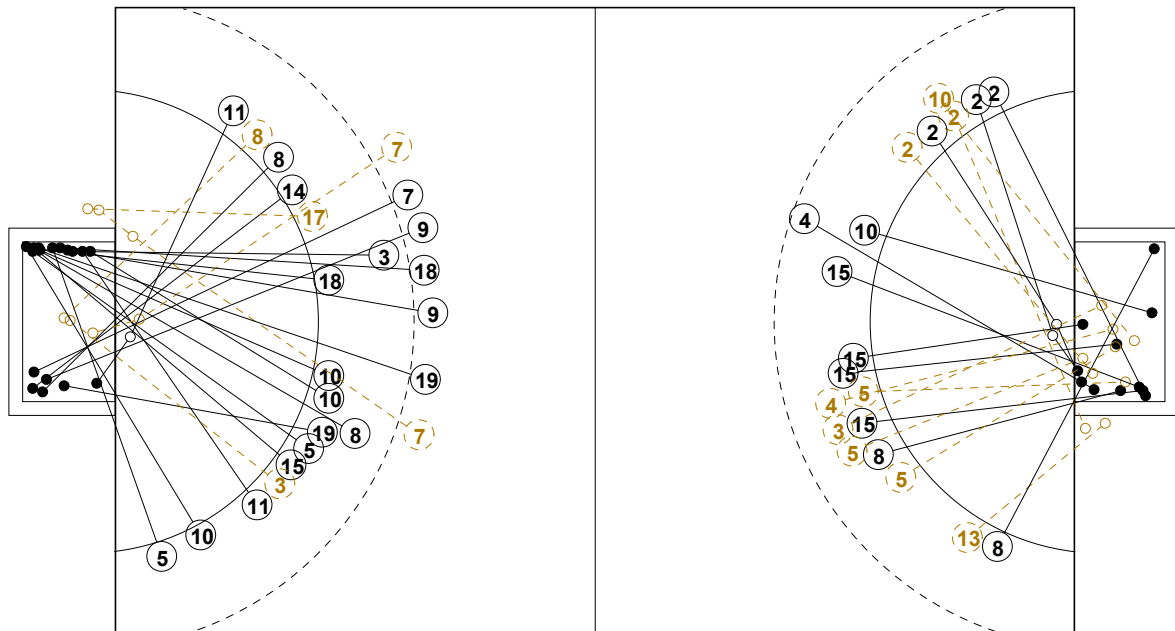

# XVII WOMEN'S JUNIOR WORLD CHAMPIONSHIP 2010 IN KOR PICTORIAL MATCH STATISTICS

ROUND 3

MATCH 35

100717035-21-1/1

1st Half  
5 : 15

2nd Half  
35 : 18