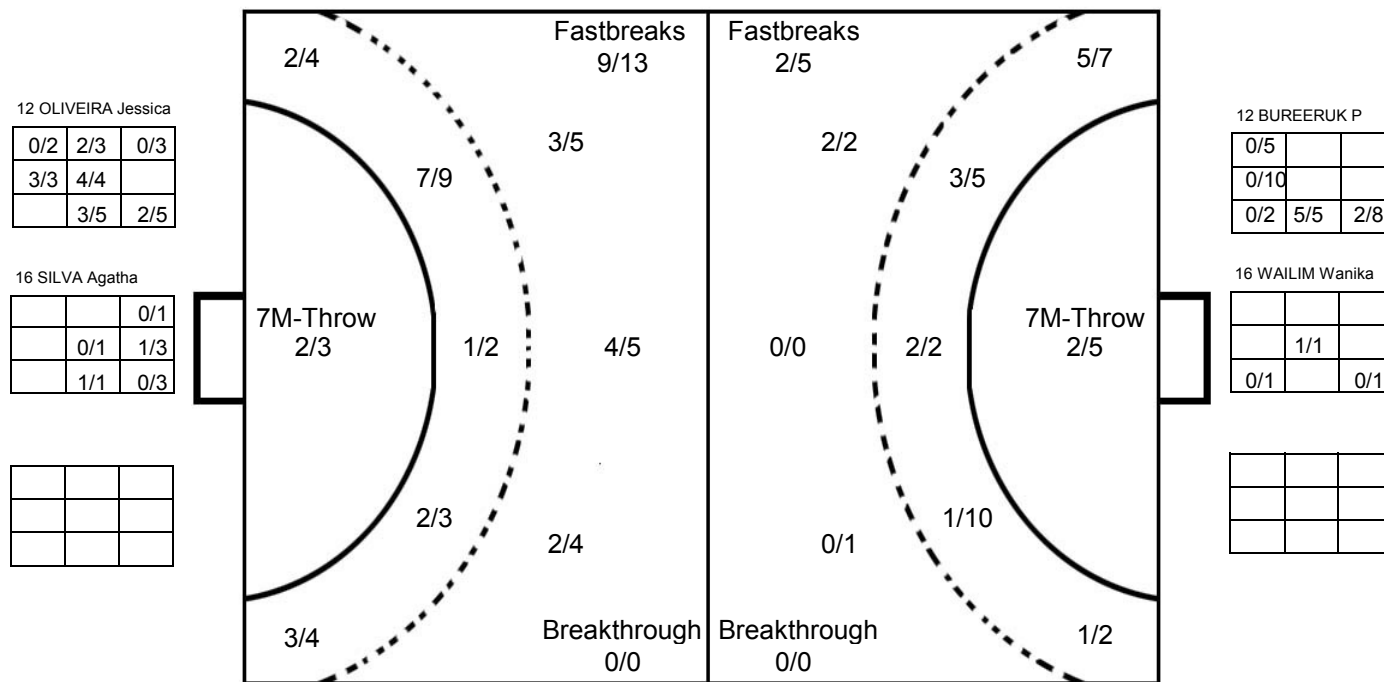

XVII WOMEN'S JUNIOR WORLD CHAMPIONSHIP 2010 IN KOR MATCH SHOT REPORT

ROUND 3

MATCH 35

100717035-41-1/1

BRAZIL

2 PEREIRA Agda	3 QUINTING Jessica	5 ROCHA Dayane	7 SOUZA Karoline	8 SANTOS Veronica	9 BROCARDI Barbara	10 PEIXOTO Myllena	11 ROCATELLI M
<table border="1"><tr><td></td><td></td><td></td></tr><tr><td></td><td></td><td></td></tr><tr><td></td><td></td><td></td></tr></table>	<table border="1"><tr><td></td><td></td><td></td></tr><tr><td></td><td></td><td>1</td></tr><tr><td></td><td>1</td><td></td></tr></table>	<table border="1"><tr><td></td><td></td><td>2</td></tr><tr><td></td><td></td><td></td></tr><tr><td></td><td></td><td></td></tr></table>	<table border="1"><tr><td>2</td><td></td><td></td></tr><tr><td>1</td><td></td><td></td></tr><tr><td>1</td><td></td><td></td></tr></table>	<table border="1"><tr><td>1</td><td></td><td>1</td></tr><tr><td></td><td></td><td></td></tr><tr><td></td><td></td><td>2</td></tr></table>	<table border="1"><tr><td>1</td><td></td><td></td></tr><tr><td></td><td></td><td>1</td></tr><tr><td></td><td></td><td></td></tr></table>	<table border="1"><tr><td></td><td></td><td>2</td></tr><tr><td></td><td></td><td></td></tr><tr><td></td><td></td><td>1</td></tr></table>	<table border="1"><tr><td></td><td></td><td></td></tr><tr><td></td><td></td><td>1</td></tr><tr><td>1</td><td></td><td></td></tr></table>
Post - 0 Miss - 0 Block - 0	Post - 0 Miss - 0 Block - 0	Post - 0 Miss - 0 Block - 0	Post - 0 Miss - 1 Block - 0	Post - 0 Miss - 0 Block - 0	Post - 0 Miss - 0 Block - 0	Post - 0 Miss - 0 Block - 0	Post - 0 Miss - 0 Block - 0
12 OLIVEIRA Jessica	13 MACEDO Vitoria	14 VIEIRA Samara	15 MARCONDES Thais	16 SILVA Agatha	17 FAJARDO Carolina	18 OSHIRO Janaina	19 CASTRO Adriana
<table border="1"><tr><td></td><td></td><td></td></tr><tr><td></td><td></td><td></td></tr><tr><td></td><td></td><td></td></tr></table>	<table border="1"><tr><td></td><td></td><td></td></tr><tr><td></td><td></td><td>1</td></tr><tr><td></td><td></td><td></td></tr></table>	<table border="1"><tr><td>1</td><td></td><td>1</td></tr><tr><td></td><td></td><td></td></tr><tr><td></td><td></td><td>1</td></tr></table>	<table border="1"><tr><td></td><td></td><td>1</td></tr><tr><td></td><td></td><td>1</td></tr><tr><td>1</td><td></td><td>2</td></tr></table>	<table border="1"><tr><td></td><td></td><td></td></tr><tr><td></td><td></td><td></td></tr><tr><td></td><td></td><td></td></tr></table>	<table border="1"><tr><td></td><td></td><td></td></tr><tr><td></td><td></td><td>1</td></tr><tr><td></td><td></td><td>1</td></tr></table>	<table border="1"><tr><td></td><td></td><td>1</td></tr><tr><td></td><td></td><td></td></tr><tr><td>1</td><td></td><td></td></tr></table>	<table border="1"><tr><td></td><td></td><td></td></tr><tr><td></td><td></td><td></td></tr><tr><td>1</td><td></td><td></td></tr></table>
Post - 0 Miss - 0 Block - 0	Post - 0 Miss - 0 Block - 0	Post - 0 Miss - 0 Block - 0	Post - 0 Miss - 0 Block - 0	Post - 0 Miss - 0 Block - 0	Post - 0 Miss - 1 Block - 0	Post - 0 Miss - 0 Block - 0	Post - 0 Miss - 0 Block - 0

THAILAND

2 KANGRIT Kadnarin	3 NONGRUEANG Panid	4 SILA Vanpen	5 BOONNAM Ponpimon	6 MEETHUEN P	7 LUKCHAN Mintra	8 WONGMAK T	9 MANMAI Pupana
<table border="1"><tr><td></td><td></td><td>2</td></tr><tr><td></td><td></td><td></td></tr><tr><td>1</td><td></td><td>3</td></tr></table>	<table border="1"><tr><td></td><td></td><td></td></tr><tr><td></td><td></td><td></td></tr><tr><td></td><td></td><td></td></tr></table>	<table border="1"><tr><td></td><td></td><td>1</td></tr><tr><td></td><td></td><td></td></tr><tr><td></td><td></td><td>3</td></tr></table>	<table border="1"><tr><td></td><td></td><td></td></tr><tr><td></td><td></td><td></td></tr><tr><td></td><td></td><td></td></tr></table>	<table border="1"><tr><td></td><td></td><td></td></tr><tr><td></td><td></td><td></td></tr><tr><td></td><td></td><td></td></tr></table>	<table border="1"><tr><td></td><td></td><td></td></tr><tr><td></td><td></td><td></td></tr><tr><td></td><td></td><td></td></tr></table>	<table border="1"><tr><td>1</td><td></td><td></td></tr><tr><td></td><td></td><td>1</td></tr><tr><td></td><td></td><td></td></tr></table>	<table border="1"><tr><td></td><td></td><td></td></tr><tr><td></td><td></td><td></td></tr><tr><td></td><td></td><td></td></tr></table>
Post - 0 Miss - 3 Block - 0	Post - 0 Miss - 0 Block - 0	Post - 1 Miss - 0 Block - 0	Post - 0 Miss - 0 Block - 0	Post - 0 Miss - 0 Block - 0	Post - 0 Miss - 0 Block - 0	Post - 0 Miss - 0 Block - 0	Post - 0 Miss - 0 Block - 0
10 SRITHAMMA K	12 BUREERUK P	13 NOOWONG	14 HONGBOODDEE S	15 SAWATPON W	16 WAILIM Wanika	18 KAEWLUANG K	19 TONPO M
<table border="1"><tr><td></td><td>1</td><td></td></tr><tr><td></td><td></td><td></td></tr><tr><td></td><td></td><td></td></tr></table>	<table border="1"><tr><td></td><td></td><td></td></tr><tr><td></td><td></td><td></td></tr><tr><td></td><td></td><td></td></tr></table>	<table border="1"><tr><td></td><td></td><td></td></tr><tr><td></td><td></td><td></td></tr><tr><td></td><td></td><td></td></tr></table>	<table border="1"><tr><td></td><td></td><td></td></tr><tr><td></td><td></td><td></td></tr><tr><td></td><td></td><td></td></tr></table>	<table border="1"><tr><td>1</td><td></td><td>2</td></tr><tr><td></td><td>1</td><td></td></tr><tr><td></td><td>1</td><td></td></tr></table>	<table border="1"><tr><td></td><td></td><td></td></tr><tr><td></td><td></td><td></td></tr><tr><td></td><td></td><td></td></tr></table>	<table border="1"><tr><td></td><td></td><td></td></tr><tr><td></td><td></td><td></td></tr><tr><td></td><td></td><td></td></tr></table>	<table border="1"><tr><td></td><td></td><td></td></tr><tr><td></td><td></td><td></td></tr><tr><td></td><td></td><td></td></tr></table>
Post - 0 Miss - 0 Block - 0	Post - 0 Miss - 0 Block - 0	Post - 0 Miss - 1 Block - 0	Post - 0 Miss - 0 Block - 0	Post - 0 Miss - 0 Block - 0	Post - 0 Miss - 0 Block - 0	Post - 0 Miss - 0 Block - 0	Post - 0 Miss - 0 Block - 0