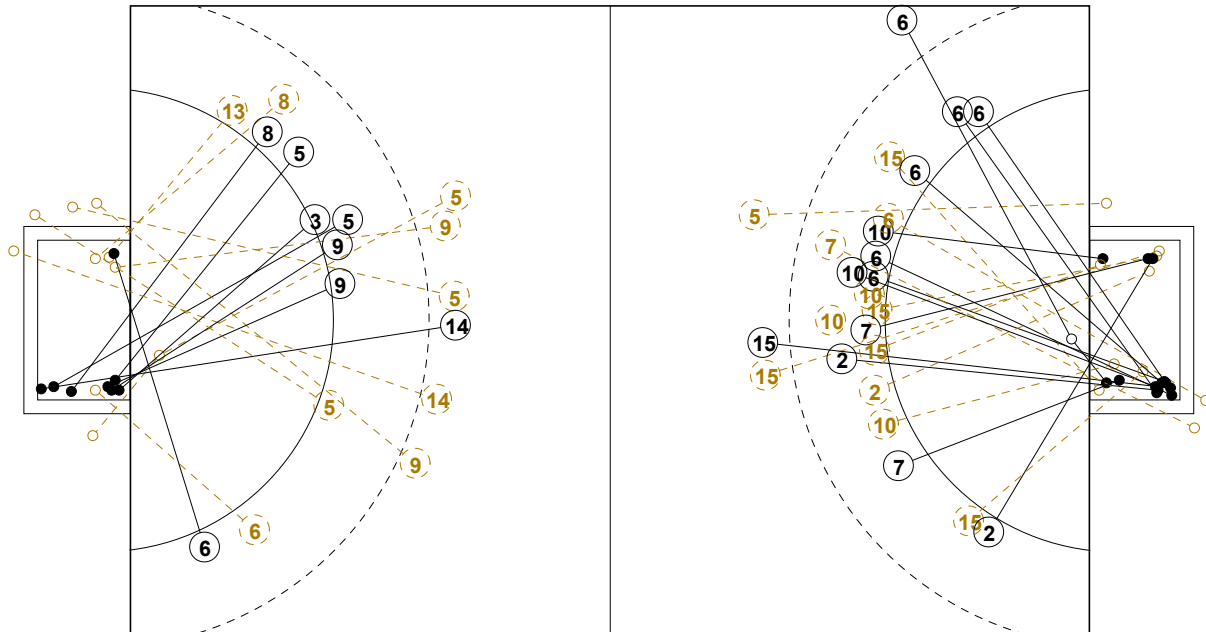

XVII WOMEN'S JUNIOR WORLD CHAMPIONSHIP 2010 IN KOR PICTORIAL MATCH STATISTICS

ROUND 3

MATCH 34

100717034-21-1/1