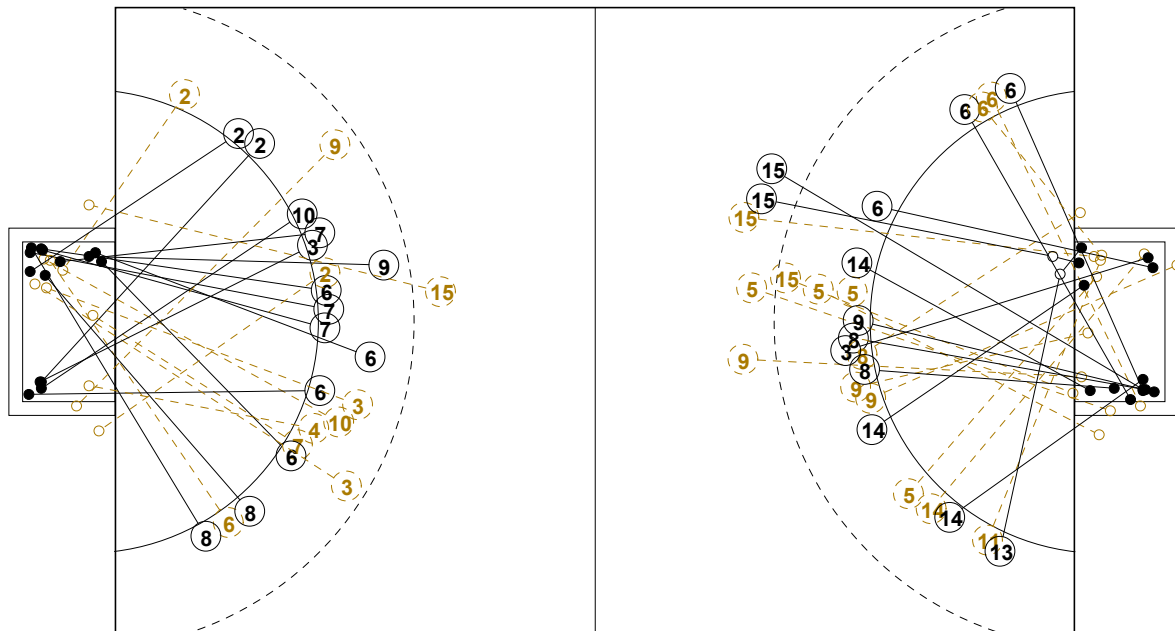

COURT PLAYER: GOALS/SHOTS

GOALKEEPER: SAVED/SHOTS

TEAM TOTALS	GOALS	SAVED	MISSED	POST	BLOCKED	TOTAL	RATE(%)
Field Shot	3	4	4	1		12	25.0%
Line Shot	8		3	1	1	13	61.5%
Wing Shot	5	6		1		12	41.7%
Fastbreak	4	2				6	66.7%
Breakthrough	1					1	100.0%
Free Throw							0.0%
7M-Throw	1					1	100.0%

XVII WOMEN'S JUNIOR WORLD CHAMPIONSHIP 2010 IN KOR PICTORIAL MATCH STATISTICS

ROUND 3

MATCH 34

100717034-21-1/1

1st Half
9 : 15

2nd Half
32 : 22

XVII WOMEN'S JUNIOR WORLD CHAMPIONSHIP 2010 IN KOR
MATCH SHOT REPORT

ROUND 3

MATCH 34

100717034-41-1/1

CHINA

1 XU Mo 0 0 0 0 0 0 0 0 0 Post - 0 Miss - 0 Block - 0	2 CHEN Qian 2 0 2 0 0 0 0 0 0 Post - 0 Miss - 1 Block - 0	3 WU Yici 1 0 0 0 0 0 0 0 0 Post - 0 Miss - 0 Block - 0	4 HAO Jianan 0 0 1 0 0 1 0 0 0 Post - 0 Miss - 0 Block - 0	5 ZHAO Xiaoying 0 0 0 0 0 0 0 0 0 Post - 0 Miss - 1 Block - 0	6 WU Nana 1 0 6 0 0 3 0 0 0 Post - 0 Miss - 1 Block - 0	7 LI Haiou 0 0 2 1 0 2 0 0 0 Post - 0 Miss - 1 Block - 0	8 LI Yao 0 0 2 1 0 1 0 0 0 Post - 0 Miss - 0 Block - 0
9 ZHAO Ziyang 0 0 0 0 0 1 0 0 0 Post - 1 Miss - 0 Block - 0	10 TAO Danyang 1 0 2 0 0 0 1 0 0 Post - 0 Miss - 0 Block - 2	11 LI Yuanyuan 0 0 0 0 0 0 0 0 0 Post - 0 Miss - 0 Block - 0	12 LU Mengxue 0 0 0 0 0 0 0 0 0 Post - 0 Miss - 0 Block - 0	14 WEI Baogui 0 0 0 0 0 0 0 0 0 Post - 0 Miss - 0 Block - 0	15 SUN Mengying 0 0 1 0 0 0 0 0 0 Post - 0 Miss - 1 Block - 0	16 WANG Xiaohua 0 0 0 0 0 0 0 0 0 Post - 0 Miss - 0 Block - 0	18 SHA Zhengwen 0 0 0 0 0 0 0 0 0 Post - 0 Miss - 0 Block - 0