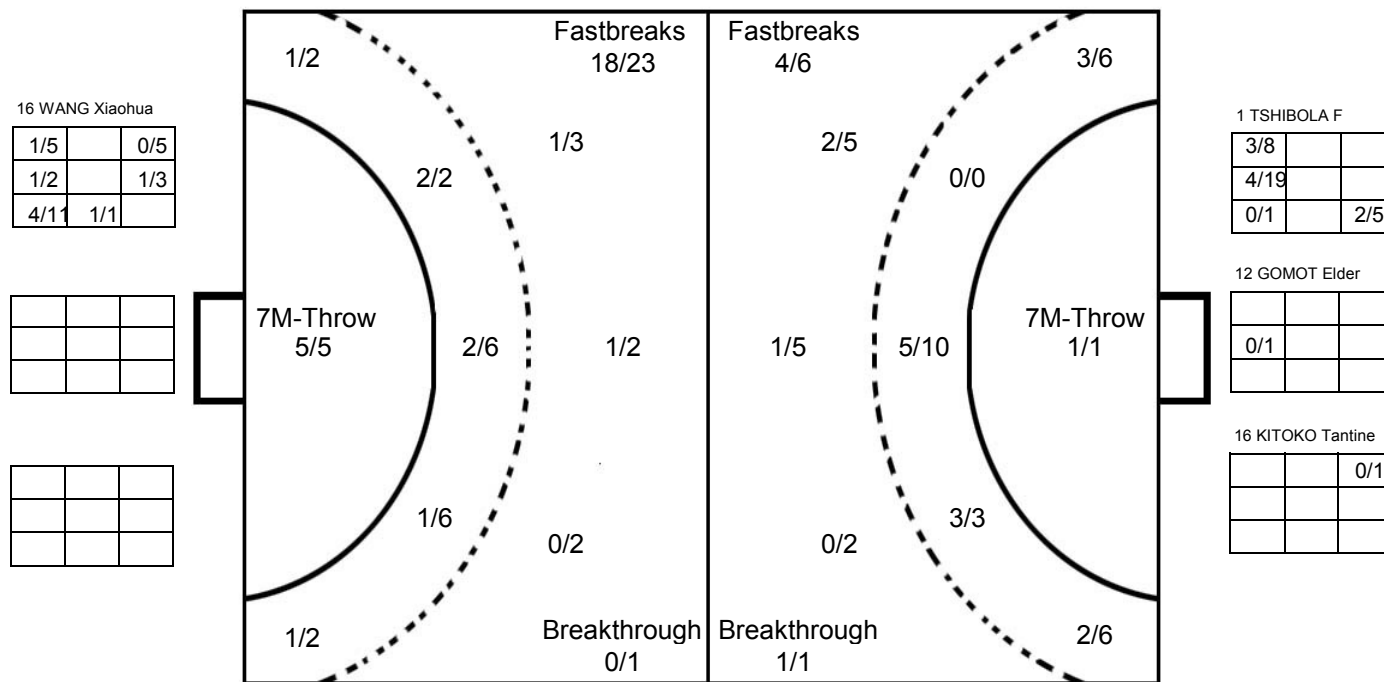

XVII WOMEN'S JUNIOR WORLD CHAMPIONSHIP 2010 IN KOR
MATCH SHOT REPORT

ROUND 3

MATCH 34

100717034-41-1/1

CHINA

1 XU Mo 0 0 0 0 0 0 0 0 0 Post - 0 Miss - 0 Block - 0	2 CHEN Qian 2 0 2 0 0 0 0 0 0 Post - 0 Miss - 1 Block - 0	3 WU Yici 1 0 0 0 0 0 0 0 0 Post - 0 Miss - 0 Block - 0	4 HAO Jianan 0 0 1 0 0 1 0 0 0 Post - 0 Miss - 0 Block - 0	5 ZHAO Xiaoying 0 0 0 0 0 0 0 0 0 Post - 0 Miss - 1 Block - 0	6 WU Nana 1 0 6 0 0 3 0 0 0 Post - 0 Miss - 1 Block - 0	7 LI Haiou 0 0 2 1 0 2 0 0 0 Post - 0 Miss - 1 Block - 0	8 LI Yao 0 0 2 1 0 1 0 0 0 Post - 0 Miss - 0 Block - 0
9 ZHAO Ziyang 0 0 0 0 0 1 0 0 0 Post - 1 Miss - 0 Block - 0	10 TAO Danyang 1 0 2 0 0 0 1 0 0 Post - 0 Miss - 0 Block - 2	11 LI Yuanyuan 0 0 0 0 0 0 0 0 0 Post - 0 Miss - 0 Block - 0	12 LU Mengxue 0 0 0 0 0 0 0 0 0 Post - 0 Miss - 0 Block - 0	14 WEI Baogui 0 0 0 0 0 0 0 0 0 Post - 0 Miss - 0 Block - 0	15 SUN Mengying 0 0 1 0 0 0 0 0 0 Post - 0 Miss - 1 Block - 0	16 WANG Xiaohua 0 0 0 0 0 0 0 0 0 Post - 0 Miss - 0 Block - 0	18 SHA Zhengwen 0 0 0 0 0 0 0 0 0 Post - 0 Miss - 0 Block - 0

DEMOCRATIC

1 TSHIBOLA F 0 0 0 0 0 0 0 0 0 Post - 0 Miss - 0 Block - 0	2 MAYINGA Bijou 0 0 0 0 0 0 0 0 0 Post - 0 Miss - 0 Block - 0	3 MONGA Mireille 1 0 0 1 0 0 0 0 0 Post - 0 Miss - 0 Block - 0	4 MITONGA Hardi 0 0 0 0 0 0 0 0 0 Post - 0 Miss - 0 Block - 0	5 BABINA Carine 1 0 0 1 0 0 0 0 0 Post - 1 Miss - 4 Block - 1	6 KATETE Bibiche 1 0 1 0 0 1 0 0 1 Post - 1 Miss - 0 Block - 0	7 EKOFO Mimi 0 0 0 0 0 0 0 0 0 Post - 0 Miss - 0 Block - 0	8 SIMBI Nathalie 0 0 1 1 0 1 0 0 0 Post - 0 Miss - 1 Block - 0
9 KABEDI Olga 0 0 1 2 0 1 0 0 0 Post - 1 Miss - 1 Block - 0	11 NGAKIMI P 0 0 0 0 0 0 0 0 0 Post - 0 Miss - 0 Block - 0	12 GOMOT Elder 0 0 0 0 0 0 0 0 0 Post - 0 Miss - 0 Block - 0	13 ISSIE Roselyne 0 0 0 1 0 0 0 0 0 Post - 0 Miss - 0 Block - 0	14 LAYING Laetitia 1 0 1 1 0 1 0 0 0 Post - 0 Miss - 1 Block - 0	15 KAPENDE Naomi 0 0 1 1 0 0 0 0 0 Post - 0 Miss - 0 Block - 0	16 KITOKO Tantine 0 0 0 0 0 0 0 0 0 Post - 0 Miss - 0 Block - 0	17 PELA Bango 0 0 0 0 0 0 0 0 0 Post - 0 Miss - 0 Block - 0