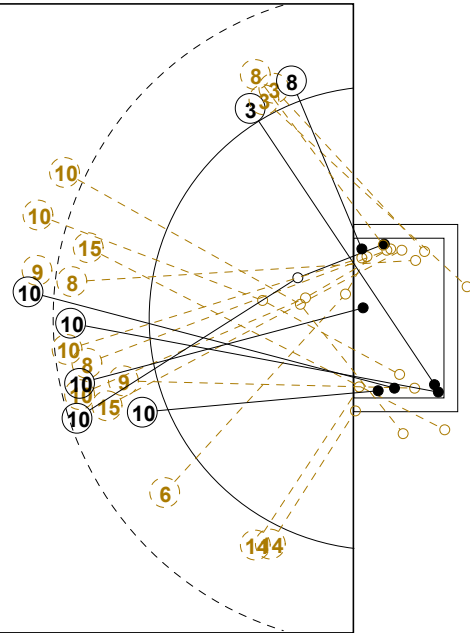

COURT PLAYER: GOALS/SHOTS

GOALKEEPER: SAVED/SHOTS

TEAM TOTALS	GOALS	SAVED	MISSED	POST	BLOCKED	TOTAL	RATE(%)
Field Shot	7	5	2		1	15	46.7%
Line Shot	5	8	1			14	35.7%
Wing Shot	5	7	1	1		14	35.7%
Fastbreak	1					1	100.0%
Breakthrough	2	1				3	66.7%
Free Throw							0.0%
7M-Throw	3	1	1	1		6	50.0%

XVII WOMEN'S JUNIOR WORLD CHAMPIONSHIP 2010 IN KOR PICTORIAL MATCH STATISTICS

ROUND 3

MATCH 32

100717032-21-1/1

1st Half
14 : 7

2nd Half
23 : 27

XVII WOMEN'S JUNIOR WORLD CHAMPIONSHIP 2010 IN KOR
MATCH SHOT REPORT