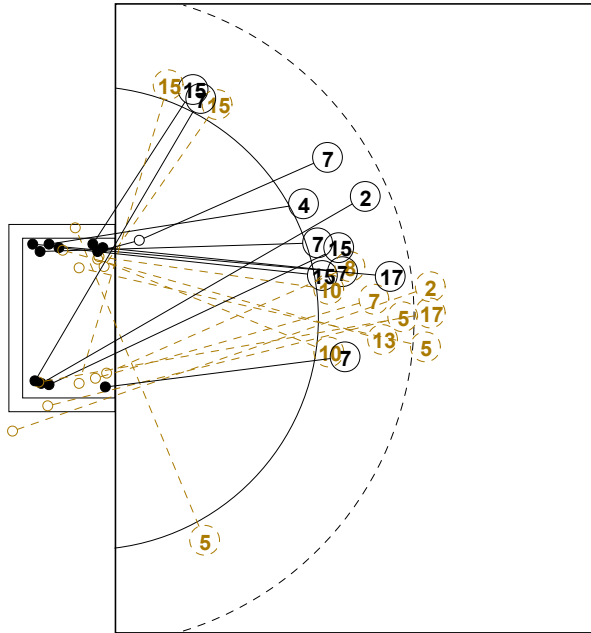

XVII WOMEN'S JUNIOR WORLD CHAMPIONSHIP 2010 IN KOR PICTORIAL MATCH STATISTICS

ROUND 3

MATCH 32

100717032-21-1/1