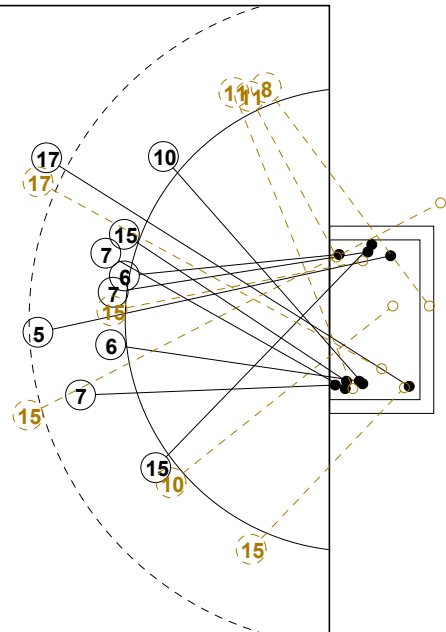

COURT PLAYER: GOALS/SHOTS

GOALKEEPER: SAVED/SHOTS

TEAM TOTALS	GOALS	SAVED	MISSED	POST	BLOCKED	TOTAL	RATE(%)
Field Shot	7	5	2		1	15	46.7%
Line Shot	5	8	1			14	35.7%
Wing Shot	5	7	1	1		14	35.7%
Fastbreak	1					1	100.0%
Breakthrough	2	1				3	66.7%
Free Throw							0.0%
7M-Throw	3	1	1	1		6	50.0%

XVII WOMEN'S JUNIOR WORLD CHAMPIONSHIP 2010 IN KOR PICTORIAL MATCH STATISTICS

ROUND 3

MATCH 32

100717032-21-1/1

1st Half
14 : 7

2nd Half
23 : 27

XVII WOMEN'S JUNIOR WORLD CHAMPIONSHIP 2010 IN KOR
MATCH SHOT REPORT