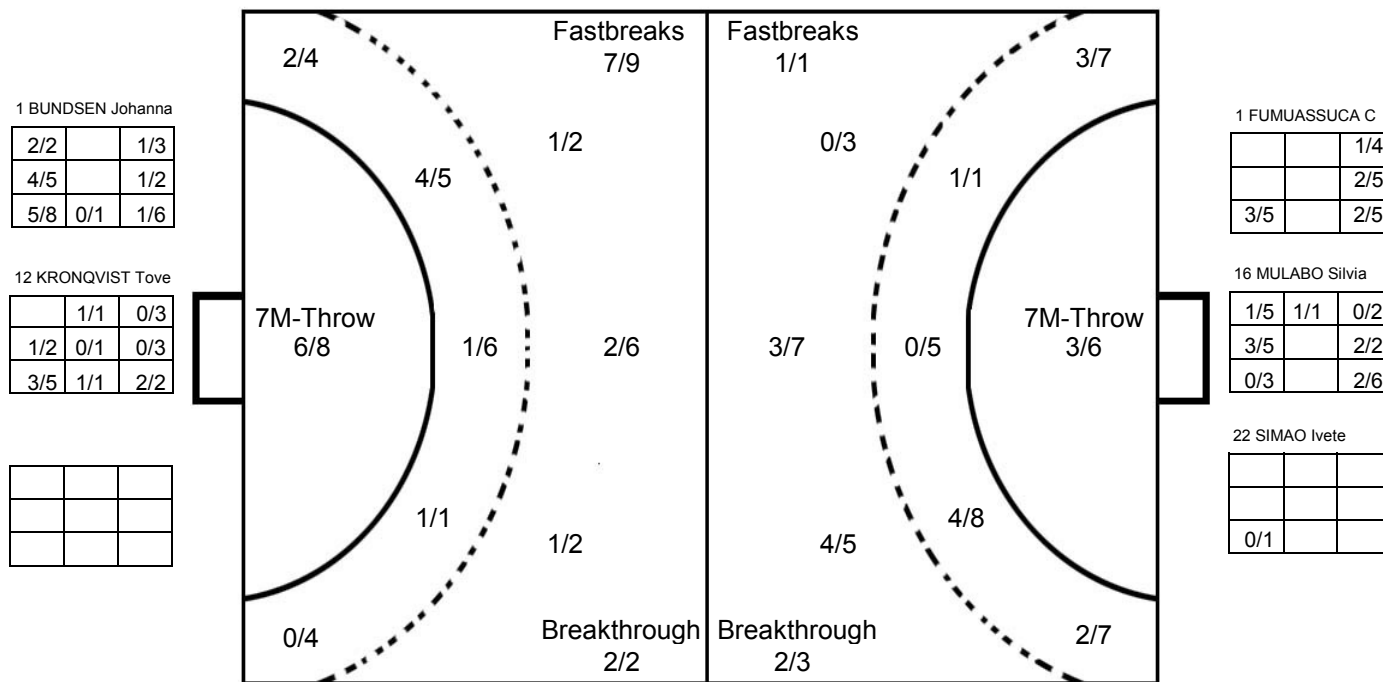

XVII WOMEN'S JUNIOR WORLD CHAMPIONSHIP 2010 IN KOR
MATCH SHOT REPORT

ROUND 3

MATCH 32

100717032-41-1/1

SWEDEN

1 BUNDTSEN Johanna	2 JEPPSSON Hanna	3 HAWIA S Emma	4 ENHORNING Elin	5 WESTBERG Johana	6 WALTER Anna	7 HAGMAN Nathalie	8 KELLOKOSKI Ida
	1		1	1		1 1	
					1	1	
					1	3 5	
Post - 0 Miss - 0 Block - 0	Post - 0 Miss - 1 Block - 0	Post - 0 Miss - 0 Block - 0	Post - 0 Miss - 0 Block - 0	Post - 2 Miss - 0 Block - 0	Post - 0 Miss - 0 Block - 0	Post - 0 Miss - 0 Block - 0	Post - 1 Miss - 0 Block - 0
9 WESTBERG Emelie	10 ROBERTS Jamina	11 DAFE Edijana	12 KRONQVIST Tove	13 ENGDAHL Ebba	15 FOGELSTROM	16 IDEHN Filippa	17 ROXA Anna
					1 1		2
	1				1 1		
					2 2		
Post - 0 Miss - 0 Block - 0	Post - 0 Miss - 0 Block - 0	Post - 0 Miss - 0 Block - 0	Post - 0 Miss - 0 Block - 0	Post - 0 Miss - 0 Block - 0	Post - 0 Miss - 1 Block - 0	Post - 0 Miss - 0 Block - 0	Post - 0 Miss - 0 Block - 0

ANGOLA

1 FUMUASSUCA C	2 PACAVIRA Nuria	3 CARVALHO Lidalva	4 SANTOS Patricia	5 VIKUVAIA Marta	6 LUIS Maraviha	7 TAVARES Rossana	8 SANTOS Janeth
		1					1
		1					
		1					
Post - 0 Miss - 0 Block - 0	Post - 0 Miss - 0 Block - 0	Post - 0 Miss - 1 Block - 0	Post - 0 Miss - 0 Block - 0	Post - 0 Miss - 0 Block - 0	Post - 0 Miss - 0 Block - 0	Post - 0 Miss - 0 Block - 0	Post - 0 Miss - 0 Block - 0
9 GUIALO Isabel	10 CARLOS Azenaide	12 JOSE Idrisia	13 MBUNGA Edith	14 SILVA Iracelma	15 CAZANGA Magda	16 MULABO Silvia	22 SIMAO Ivete
	3				1		
	1 1 2				1		
	2 1 2		1	1	2		
Post - 0 Miss - 0 Block - 1	Post - 0 Miss - 3 Block - 0	Post - 0 Miss - 0 Block - 0	Post - 0 Miss - 0 Block - 0	Post - 1 Miss - 0 Block - 0	Post - 1 Miss - 1 Block - 0	Post - 0 Miss - 0 Block - 0	Post - 0 Miss - 0 Block - 0