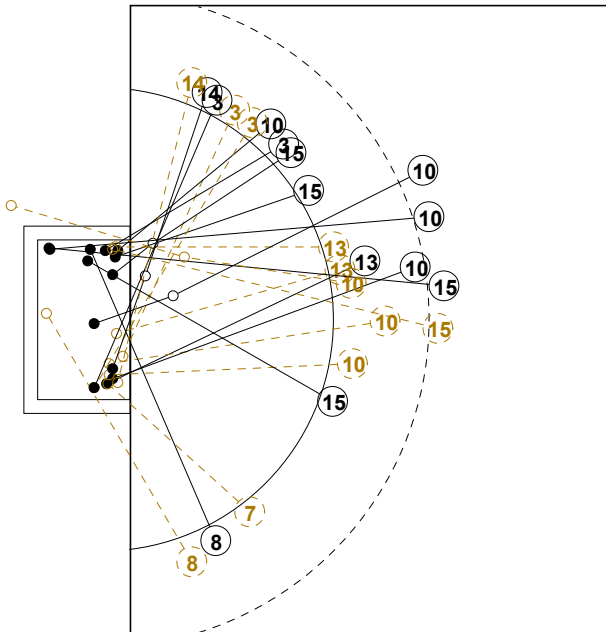

COURT PLAYER: GOALS/SHOTS

GOALKEEPER: SAVED/SHOTS

TEAM TOTALS	GOALS	SAVED	MISSED	POST	BLOCKED	TOTAL	RATE(%)
Field Shot	7	5	2		1	15	46.7%
Line Shot	5	8	1			14	35.7%
Wing Shot	5	7	1	1		14	35.7%
Fastbreak	1					1	100.0%
Breakthrough	2	1				3	66.7%
Free Throw							0.0%
7M-Throw	3	1	1	1		6	50.0%

XVII WOMEN'S JUNIOR WORLD CHAMPIONSHIP 2010 IN KOR PICTORIAL MATCH STATISTICS

ROUND 3

MATCH 32

100717032-21-1/1

1st Half
14 : 7

2nd Half
23 : 27

XVII WOMEN'S JUNIOR WORLD CHAMPIONSHIP 2010 IN KOR
MATCH SHOT REPORT