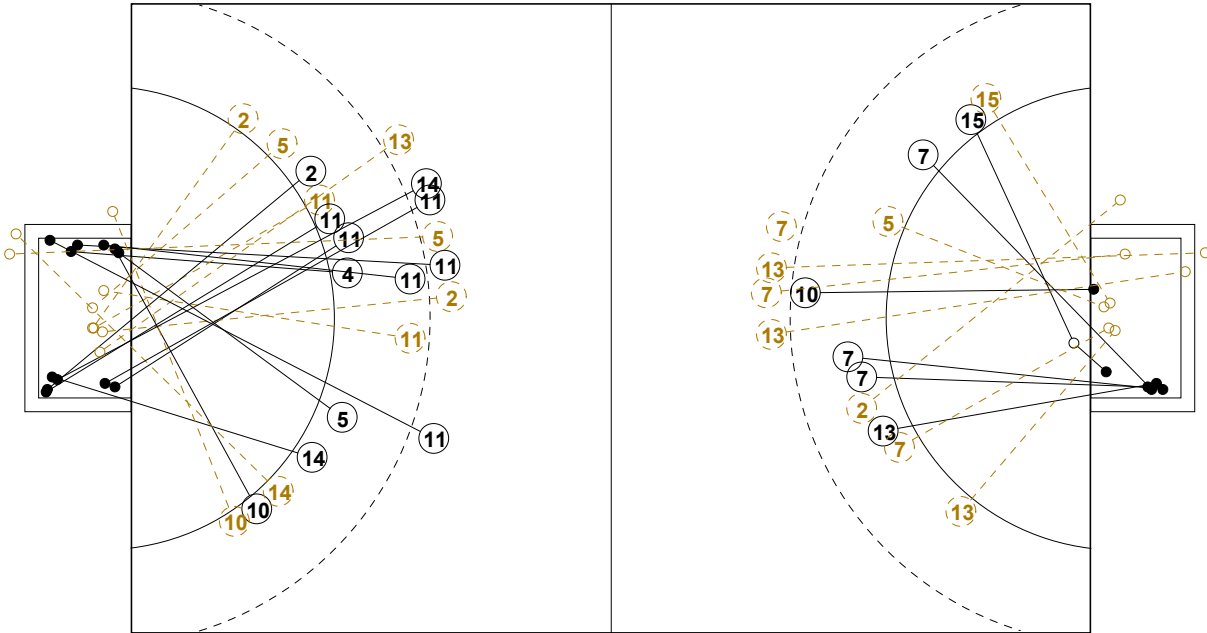

XVII WOMEN'S JUNIOR WORLD CHAMPIONSHIP 2010 IN KOR PICTORIAL MATCH STATISTICS

ROUND 3

MATCH 31

100717031-21-1/1