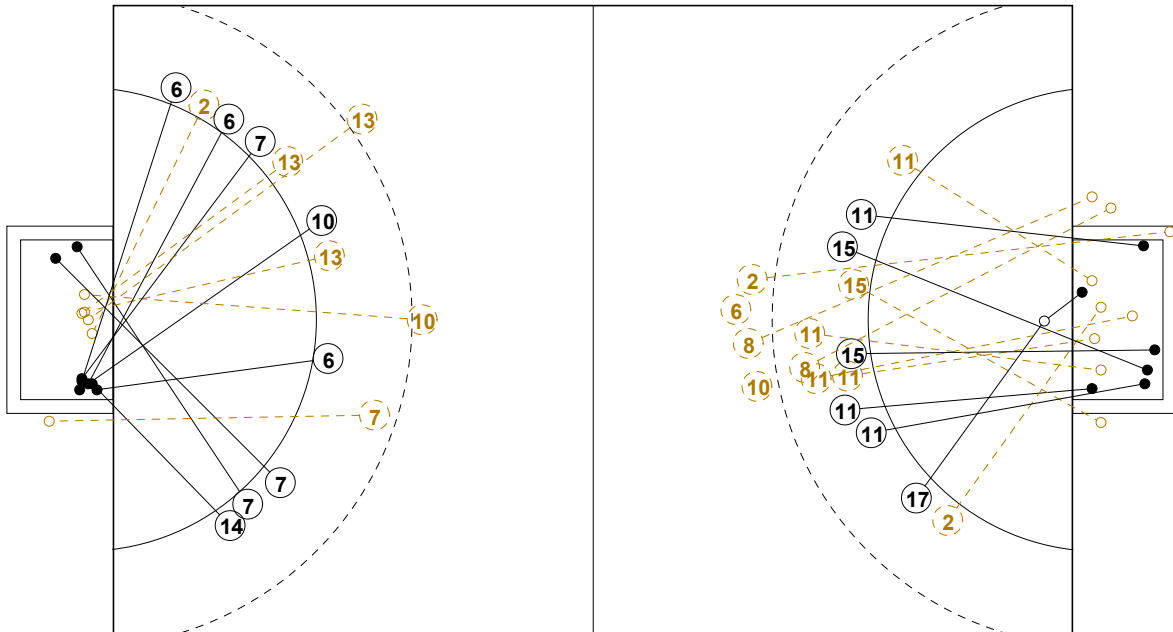

XVII WOMEN'S JUNIOR WORLD CHAMPIONSHIP 2010 IN KOR PICTORIAL MATCH STATISTICS

ROUND 3

MATCH 31

100717031-21-1/1

1st Half
13 : 9

2nd Half
19 : 21