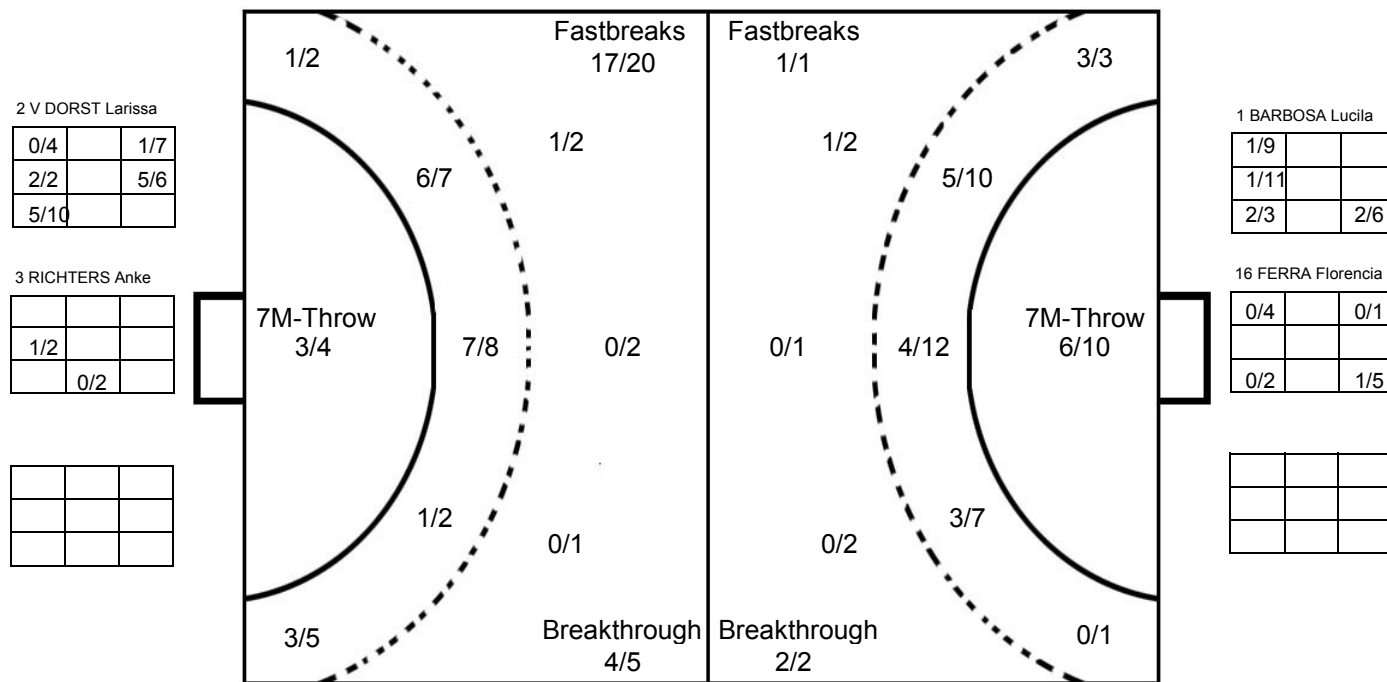

XVII WOMEN'S JUNIOR WORLD CHAMPIONSHIP 2010 IN KOR
MATCH SHOT REPORT

ROUND 3

MATCH 30

100717030-41-1/1

NETHERLAND

2 V DORST Larissa	3 RICHTERS Anke	5 SMEETS Martine	6 POLMAN Estavana	7 KRAMER Jessy	8 KNIPPENBORG Lynn	10 DE HAZE Rachel	11 V D HEIJDEN L
		2	3	1		2	3 1
				2			1 1
			1	2	1	2	4
Post - 0 Miss - 0 Block - 0	Post - 0 Miss - 0 Block - 0	Post - 1 Miss - 0 Block - 0	Post - 0 Miss - 0 Block - 0	Post - 0 Miss - 0 Block - 0	Post - 0 Miss - 0 Block - 0	Post - 0 Miss - 1 Block - 0	Post - 0 Miss - 0 Block - 0
12 ROZEMALEN C	14 SNELDER Danick	15 MOELKER Lisette	16 KUIK Inske	17 SCHOP Esther	19 BONT Debbie	20 VAN GULIK Sarah	
2	4 2			1 1	1		
	1						
	1 1	1	1				
Post - 0 Miss - 0 Block - 0	Post - 1 Miss - 0 Block - 0	Post - 0 Miss - 0 Block - 0	Post - 1 Miss - 0 Block - 0	Post - 0 Miss - 0 Block - 0	Post - 2 Miss - 0 Block - 0	Post - 0 Miss - 1 Block - 0	

ARGENTINA

1 BARBOSA Lucila	2 GIAMBERARDINO L	3 BURGARDT Daniela	4 ROMERO Micaela	5 PIZZO Manuela	6 SALVADO Luciana	7 ABADIE Daiana	8 TRENZIANI V
	2			1	3	1	
					2		
Post - 0 Miss - 0 Block - 0	Post - 0 Miss - 0 Block - 0	Post - 0 Miss - 0 Block - 0	Post - 0 Miss - 0 Block - 0	Post - 0 Miss - 0 Block - 2	Post - 0 Miss - 0 Block - 0	Post - 0 Miss - 0 Block - 0	Post - 0 Miss - 0 Block - 0
9 MENDOZA Luciana	10 CRIVELLI V	11 GAMBINO Antonell	13 AIMONE Florencia	14 VALENTE Sofia	15 VICO Natalia	16 FERRA Florencia	17 RABINO Maria
3 2							
1	1						
1 1	3 1 2				1		
Post - 0 Miss - 3 Block - 1	Post - 0 Miss - 1 Block - 1	Post - 0 Miss - 0 Block - 0	Post - 0 Miss - 0 Block - 0	Post - 0 Miss - 0 Block - 0	Post - 0 Miss - 1 Block - 0	Post - 0 Miss - 0 Block - 0	Post - 0 Miss - 1 Block - 0