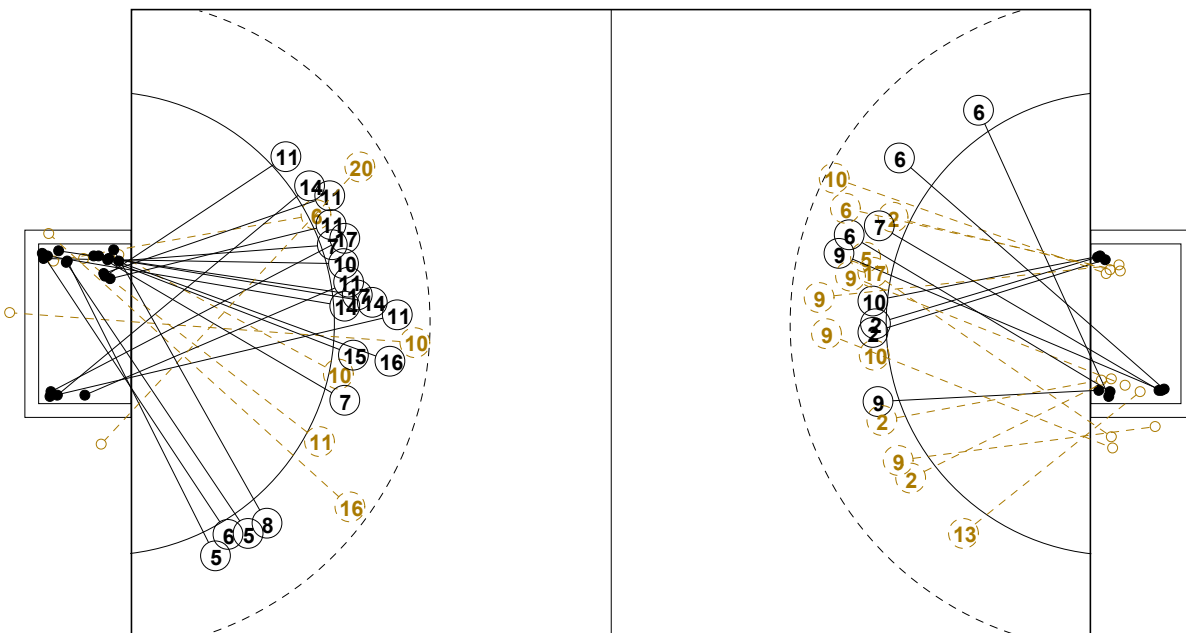

ARGENTINA

1 BARBOSA Lucila	2 GIAMBERARDINO L	3 BURGARDT Daniela	4 ROMERO Micaela	5 PIZZO Manuela	6 SALVADO Luciana	7 ABADIE Daiana	8 TRENZIANI V
	2			1	3	1	
					2		
Post - 0 Miss - 0 Block - 0	Post - 0 Miss - 0 Block - 0	Post - 0 Miss - 0 Block - 0	Post - 0 Miss - 0 Block - 0	Post - 0 Miss - 0 Block - 2	Post - 0 Miss - 0 Block - 0	Post - 0 Miss - 0 Block - 0	Post - 0 Miss - 0 Block - 0
9 MENDOZA Luciana	10 CRIVELLI V	11 GAMBINO Antonell	13 AIMONE Florencia	14 VALENTE Sofia	15 VICO Natalia	16 FERRA Florencia	17 RABINO Maria
3 2							
1	1						
1 1	3 1 2				1		
Post - 0 Miss - 3 Block - 1	Post - 0 Miss - 1 Block - 1	Post - 0 Miss - 0 Block - 0	Post - 0 Miss - 0 Block - 0	Post - 0 Miss - 0 Block - 0	Post - 0 Miss - 1 Block - 0	Post - 0 Miss - 0 Block - 0	Post - 0 Miss - 1 Block - 0

XVII WOMEN'S JUNIOR WORLD CHAMPIONSHIP 2010 IN KOR PICTORIAL MATCH STATISTICS

ROUND 3

MATCH 30

100717030-21-1/1

1st Half
13 : 22

2nd Half
43 : 25