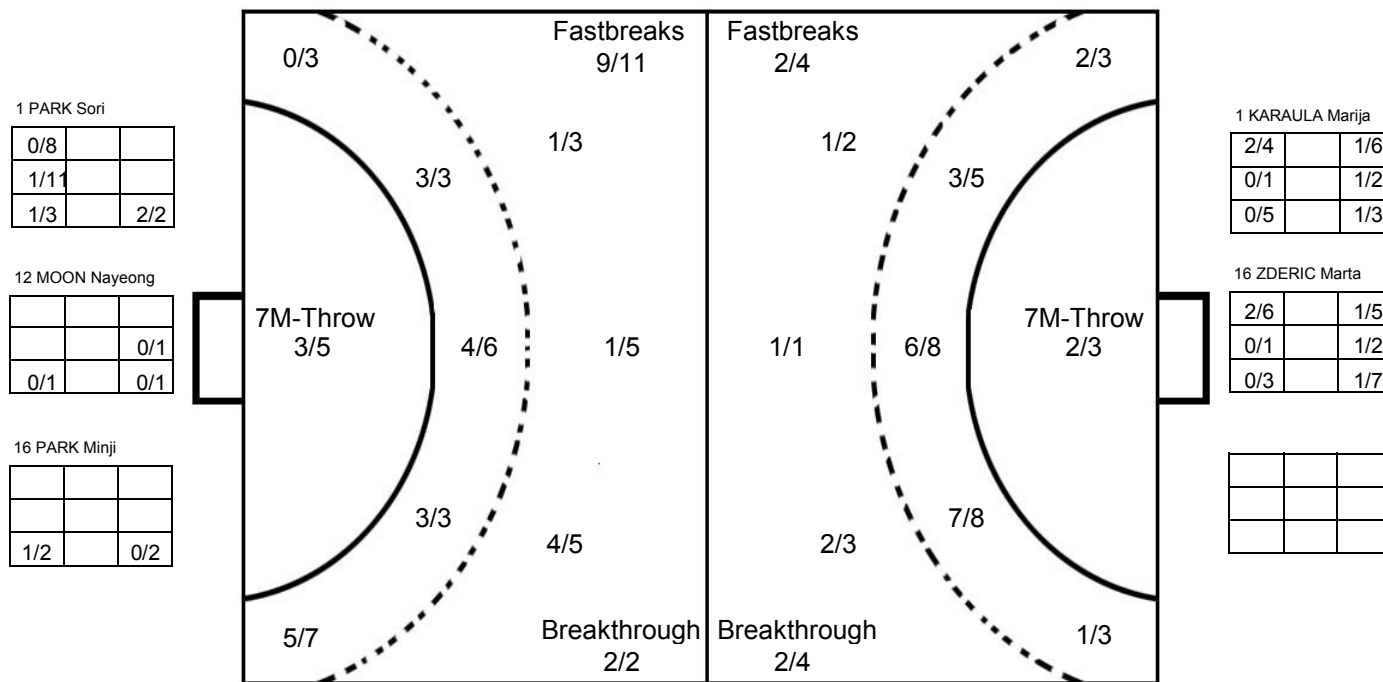

XVII WOMEN'S JUNIOR WORLD CHAMPIONSHIP 2010 IN KOR
MATCH SHOT REPORT

ROUND 3

MATCH 26

100717026-41-1/1

KOREA

1 PARK Sori	2 JO Hyobi	3 CHOI Sumin	5 KIM Seonhwa	6 NAM Yeongsin	8 LEE Eunbi	9 LEE Semi	11 JUNG Yura
<table border="1"><tr><td></td><td></td><td></td></tr><tr><td></td><td></td><td></td></tr><tr><td></td><td></td><td></td></tr></table>	<table border="1"><tr><td></td><td></td><td>3</td></tr><tr><td></td><td></td><td></td></tr><tr><td>2</td><td></td><td>3</td></tr></table>	<table border="1"><tr><td></td><td></td><td></td></tr><tr><td></td><td></td><td></td></tr><tr><td></td><td></td><td></td></tr></table>	<table border="1"><tr><td>1</td><td></td><td></td></tr><tr><td></td><td></td><td>1</td></tr><tr><td>1</td><td></td><td></td></tr></table>	<table border="1"><tr><td></td><td></td><td></td></tr><tr><td></td><td></td><td></td></tr><tr><td></td><td></td><td></td></tr></table>	<table border="1"><tr><td>2</td><td></td><td>2</td></tr><tr><td></td><td></td><td></td></tr><tr><td>1</td><td></td><td>1</td></tr></table>	<table border="1"><tr><td>1</td><td></td><td>1</td></tr><tr><td></td><td></td><td></td></tr><tr><td>2</td><td></td><td></td></tr></table>	<table border="1"><tr><td>1</td><td></td><td>2</td></tr><tr><td></td><td></td><td>1</td></tr><tr><td>1</td><td></td><td></td></tr></table>
Post - 0 Miss - 0 Block - 0	Post - 1 Miss - 0 Block - 1	Post - 0 Miss - 0 Block - 0	Post - 1 Miss - 1 Block - 0	Post - 0 Miss - 0 Block - 0	Post - 1 Miss - 1 Block - 0	Post - 1 Miss - 0 Block - 0	Post - 0 Miss - 0 Block - 0
12 MOON Nayeong	13 RYU Eunhee	14 JUNG Juri	15 PARK Suyoung	16 PARK Minji	17 LEE Sooyeon	18 KIM Sunhae	19 KIM Eunkyeong
<table border="1"><tr><td></td><td></td><td></td></tr><tr><td></td><td></td><td></td></tr><tr><td></td><td></td><td></td></tr></table>	<table border="1"><tr><td>1</td><td></td><td>1</td></tr><tr><td></td><td></td><td></td></tr><tr><td></td><td></td><td>4</td></tr></table>	<table border="1"><tr><td></td><td></td><td></td></tr><tr><td></td><td></td><td></td></tr><tr><td></td><td></td><td></td></tr></table>	<table border="1"><tr><td></td><td></td><td></td></tr><tr><td></td><td></td><td></td></tr><tr><td></td><td></td><td></td></tr></table>	<table border="1"><tr><td></td><td></td><td></td></tr><tr><td></td><td></td><td></td></tr><tr><td></td><td></td><td></td></tr></table>	<table border="1"><tr><td></td><td></td><td></td></tr><tr><td></td><td></td><td></td></tr><tr><td></td><td></td><td></td></tr></table>	<table border="1"><tr><td></td><td></td><td></td></tr><tr><td></td><td></td><td></td></tr><tr><td></td><td></td><td></td></tr></table>	<table border="1"><tr><td></td><td></td><td></td></tr><tr><td></td><td></td><td></td></tr><tr><td>1</td><td></td><td></td></tr></table>
Post - 0 Miss - 0 Block - 0	Post - 0 Miss - 0 Block - 0	Post - 0 Miss - 0 Block - 0	Post - 0 Miss - 0 Block - 0	Post - 0 Miss - 0 Block - 0	Post - 0 Miss - 0 Block - 0	Post - 0 Miss - 0 Block - 0	Post - 0 Miss - 0 Block - 1

CROATIA

1 KARLAULA Marija	2 TOMAC Marta	6 SIMICIC Matea	7 RAJIC Ana	8 VIDOVIC Jelena	9 GRMOJA Nikolina	10 RONGRAC Iva	11 JAJCEVIC Ana
<table border="1"><tr><td></td><td></td><td></td></tr><tr><td></td><td></td><td></td></tr><tr><td></td><td></td><td></td></tr></table>	<table border="1"><tr><td></td><td></td><td></td></tr><tr><td></td><td></td><td></td></tr><tr><td></td><td></td><td></td></tr></table>	<table border="1"><tr><td></td><td></td><td></td></tr><tr><td></td><td></td><td></td></tr><tr><td></td><td></td><td></td></tr></table>	<table border="1"><tr><td></td><td></td><td>3</td></tr><tr><td></td><td></td><td>1</td></tr><tr><td>2</td><td></td><td>1</td></tr></table>	<table border="1"><tr><td>1</td><td></td><td>1</td></tr><tr><td></td><td></td><td></td></tr><tr><td></td><td></td><td></td></tr></table>	<table border="1"><tr><td></td><td></td><td>1</td></tr><tr><td></td><td></td><td></td></tr><tr><td></td><td></td><td></td></tr></table>	<table border="1"><tr><td></td><td></td><td>1</td></tr><tr><td></td><td></td><td></td></tr><tr><td></td><td></td><td></td></tr></table>	<table border="1"><tr><td></td><td></td><td></td></tr><tr><td></td><td></td><td></td></tr><tr><td></td><td></td><td></td></tr></table>
Post - 0 Miss - 0 Block - 0	Post - 1 Miss - 0 Block - 1	Post - 0 Miss - 0 Block - 0	Post - 0 Miss - 1 Block - 0	Post - 0 Miss - 0 Block - 0	Post - 0 Miss - 0 Block - 0	Post - 0 Miss - 0 Block - 0	Post - 0 Miss - 0 Block - 0
13 GUGIC Anamarila	14 JANKOVIC Natasa	15 MILIC Marija	16 ZDERIC Marta	17 JEZIC Katarina	18 OSTARIJAS Petra	19 FRANKOVIC Lana	
<table border="1"><tr><td></td><td></td><td></td></tr><tr><td></td><td></td><td></td></tr><tr><td></td><td></td><td></td></tr></table>	<table border="1"><tr><td>3</td><td></td><td></td></tr><tr><td></td><td></td><td></td></tr><tr><td></td><td></td><td></td></tr></table>	<table border="1"><tr><td>1</td><td></td><td></td></tr><tr><td></td><td></td><td></td></tr><tr><td></td><td></td><td></td></tr></table>	<table border="1"><tr><td></td><td></td><td></td></tr><tr><td></td><td></td><td></td></tr><tr><td></td><td></td><td></td></tr></table>	<table border="1"><tr><td>3</td><td></td><td>1</td></tr><tr><td>2</td><td></td><td></td></tr><tr><td>1</td><td></td><td>2</td></tr></table>	<table border="1"><tr><td>1</td><td></td><td>1</td></tr><tr><td></td><td></td><td></td></tr><tr><td>2</td><td></td><td></td></tr></table>	<table border="1"><tr><td></td><td></td><td></td></tr><tr><td></td><td></td><td></td></tr><tr><td></td><td></td><td>1</td></tr></table>	<table border="1"><tr><td></td><td></td><td></td></tr><tr><td></td><td></td><td></td></tr><tr><td></td><td></td><td></td></tr></table>
Post - 0 Miss - 0 Block - 0	Post - 0 Miss - 1 Block - 0	Post - 0 Miss - 0 Block - 0	Post - 0 Miss - 0 Block - 0	Post - 0 Miss - 0 Block - 0	Post - 0 Miss - 0 Block - 1	Post - 1 Miss - 0 Block - 0