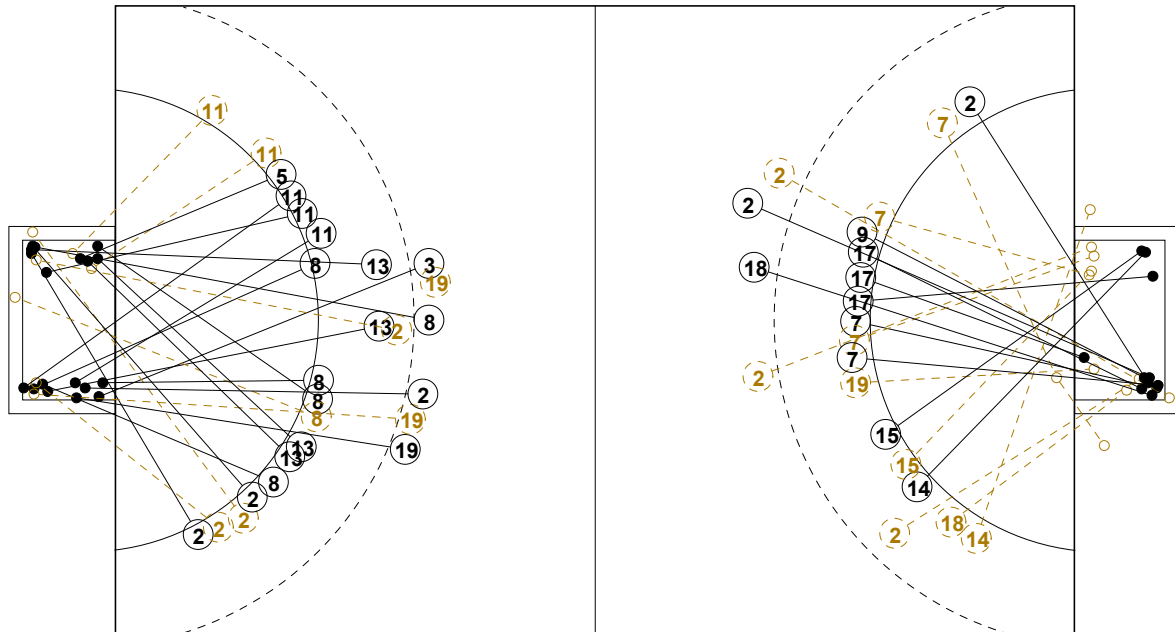

XVII WOMEN'S JUNIOR WORLD CHAMPIONSHIP 2010 IN KOR

PICTORIAL MATCH STATISTICS

ROUND 3

MATCH 26

100717026-21-1/1