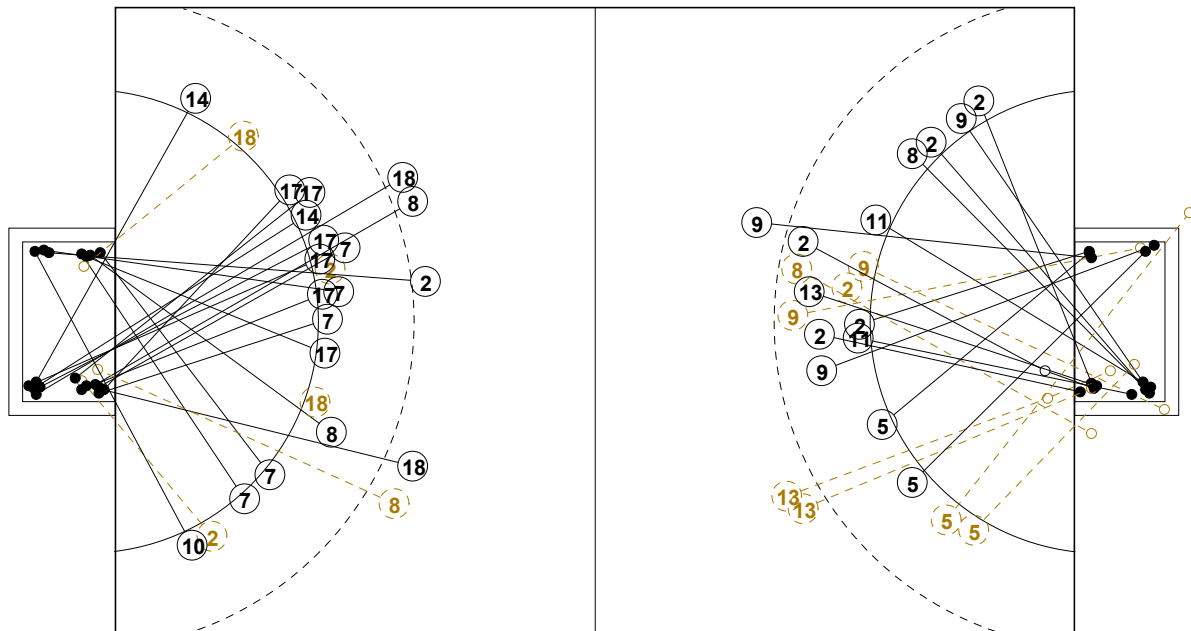

COURT PLAYER: GOALS/SHOTS

GOALKEEPER: SAVED/SHOTS

TEAM TOTALS	GOALS	SAVED	MISSED	POST	BLOCKED	TOTAL	RATE(%)
Field Shot	4	1				5	80.0%
Line Shot	17	3			2	22	77.3%
Wing Shot	5	1	2			8	62.5%
Fastbreak	2	2				4	50.0%
Breakthrough	2	2				4	50.0%
Free Throw		1		1		2	0.0%
7M-Throw	2			1		3	66.7%

XVII WOMEN'S JUNIOR WORLD CHAMPIONSHIP 2010 IN KOR

PICTORIAL MATCH STATISTICS

ROUND 3

MATCH 26

100717026-21-1/1

1st Half
20 : 12

2nd Half
32 : 35

XVII WOMEN'S JUNIOR WORLD CHAMPIONSHIP 2010 IN KOR
MATCH SHOT REPORT