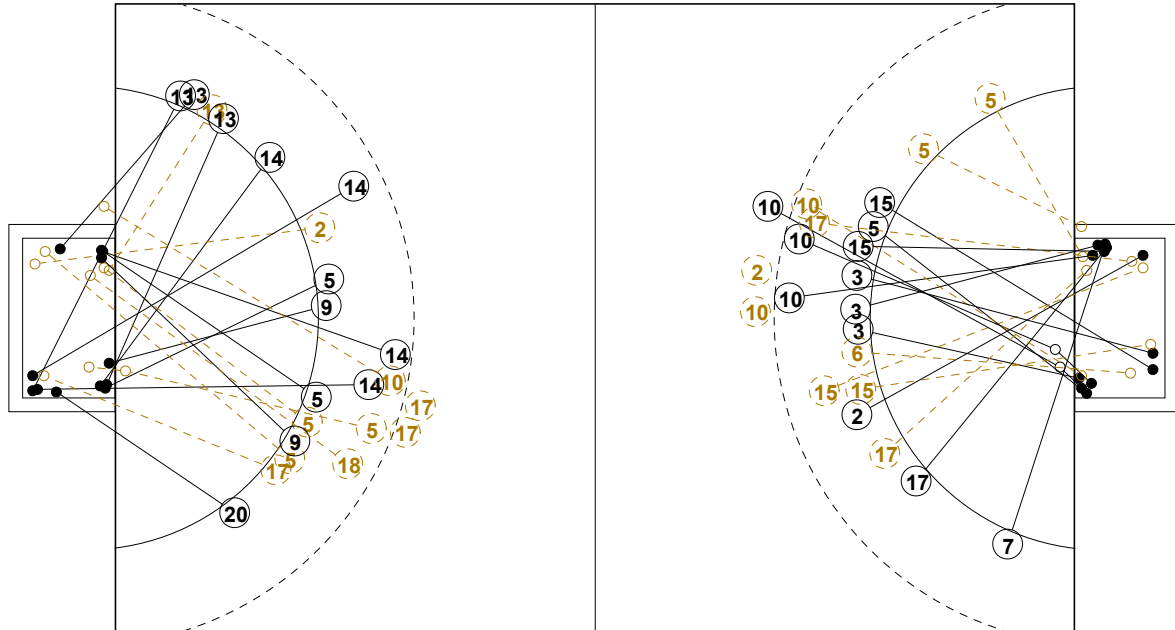

XVII WOMEN'S JUNIOR WORLD CHAMPIONSHIP 2010 IN KOR PICTORIAL MATCH STATISTICS

ROUND 3

MATCH 29

100717029-21-1/1