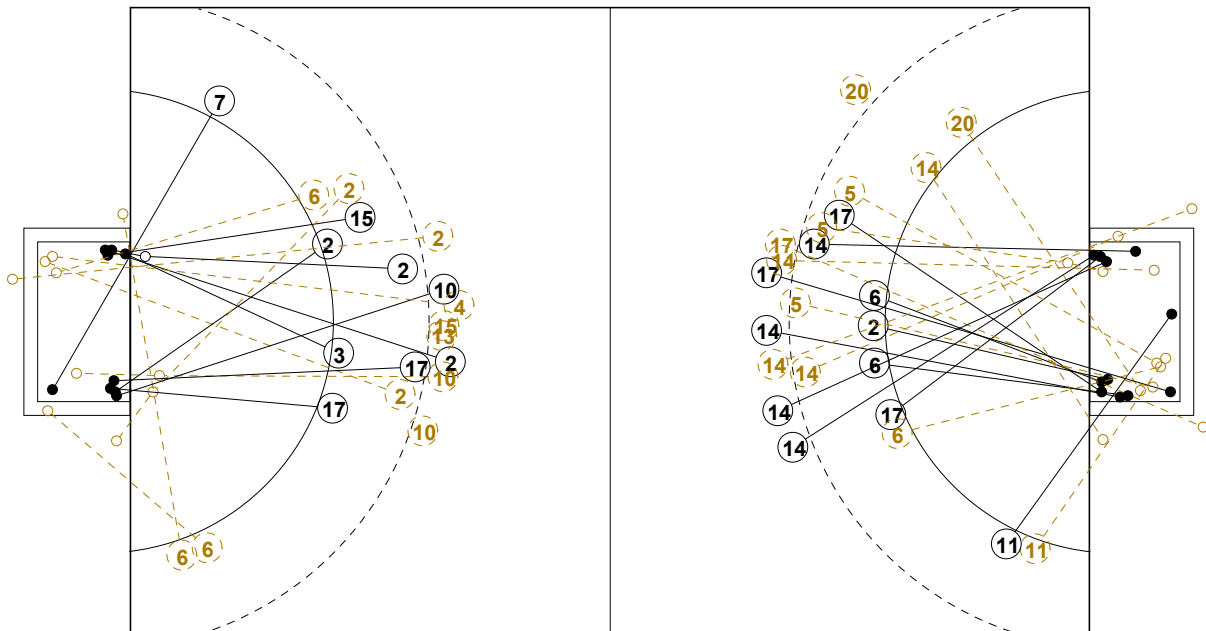

## GOALKEEPER: SAVED/SHOTS

TEAM TOTALS	GOALS	SAVED	MISSED	POST	BLOCKED	TOTAL	RATE(%)
Field Shot	7	5	1		5	18	38.9%
Line Shot	9	2	1	1		13	69.2%
Wing Shot	2	1	1	1		5	40.0%
Fastbreak	1	3				4	25.0%
Breakthrough	2					2	100.0%
Free Throw							0.0%
7M-Throw	4					4	100.0%

# XVII WOMEN'S JUNIOR WORLD CHAMPIONSHIP 2010 IN KOR PICTORIAL MATCH STATISTICS

ROUND 3

MATCH 29

100717029-21-1/1

**1st Half  
14 : 14**

**2nd Half  
25 : 25**

**XVII WOMEN'S JUNIOR WORLD CHAMPIONSHIP 2010 IN KOR**  
**MATCH SHOT REPORT**