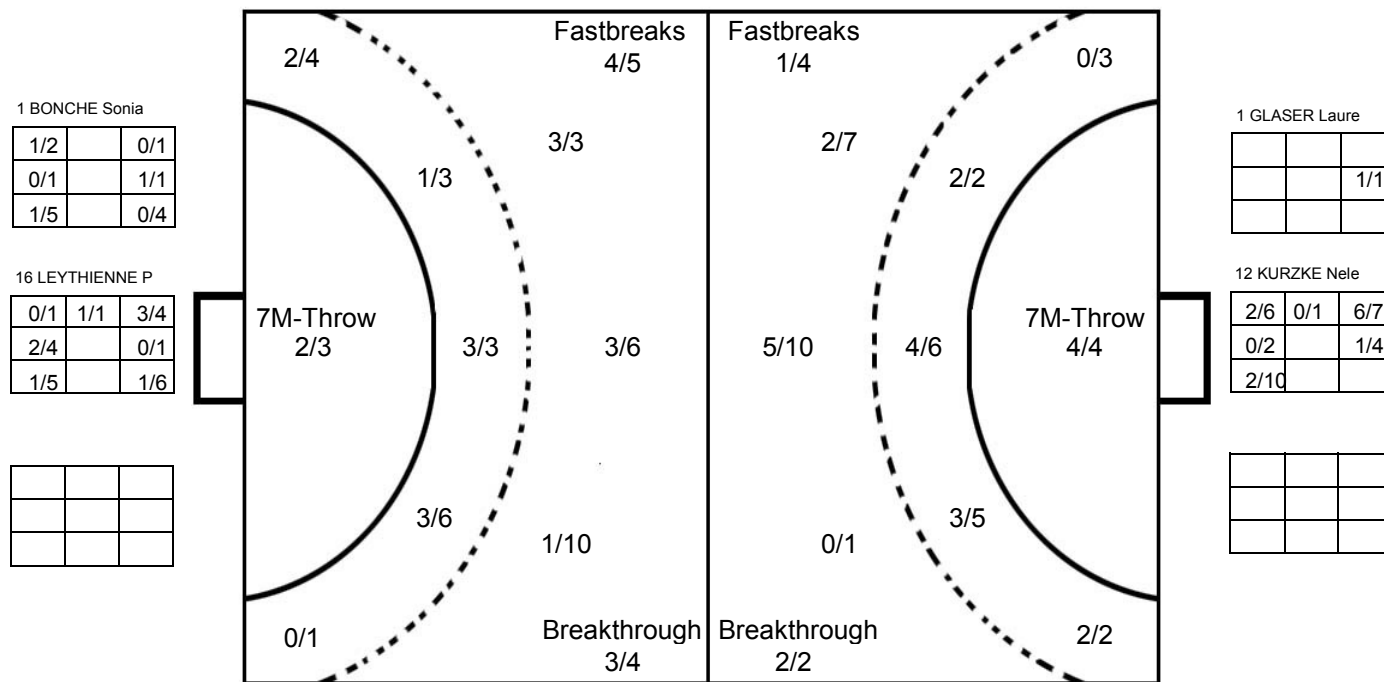

XVII WOMEN'S JUNIOR WORLD CHAMPIONSHIP 2010 IN KOR
MATCH SHOT REPORT

ROUND 3

MATCH 29

100717029-41-1/1

FRANCE

1 BONCHE Sonia	2 DE LA BRETECHE S	4 RINGAYEN Martine	5 NZE MINKO E	6 TURPIN Eva	9 KAMDOP Laura	10 CISSE Koumba	11 LE BIHAN Manon
<table border="1"><tr><td></td><td></td><td></td></tr><tr><td>1</td><td></td><td></td></tr><tr><td></td><td></td><td></td></tr><tr><td>1</td><td></td><td>1</td></tr></table>	<table border="1"><tr><td></td><td></td><td></td></tr><tr><td></td><td></td><td></td></tr><tr><td></td><td></td><td></td></tr><tr><td></td><td></td><td></td></tr></table>	<table border="1"><tr><td></td><td></td><td></td></tr><tr><td></td><td></td><td></td></tr><tr><td></td><td></td><td></td></tr><tr><td></td><td></td><td></td></tr></table>	<table border="1"><tr><td></td><td></td><td></td></tr><tr><td></td><td></td><td></td></tr><tr><td></td><td></td><td></td></tr><tr><td>1</td><td></td><td>1</td></tr></table>	<table border="1"><tr><td></td><td></td><td></td></tr><tr><td></td><td></td><td></td></tr><tr><td></td><td></td><td></td></tr><tr><td></td><td></td><td>1</td></tr></table>	<table border="1"><tr><td></td><td></td><td></td></tr><tr><td></td><td></td><td></td></tr><tr><td></td><td></td><td></td></tr><tr><td>1</td><td></td><td>1</td></tr></table>	<table border="1"><tr><td></td><td></td><td></td></tr><tr><td></td><td></td><td></td></tr><tr><td></td><td></td><td></td></tr><tr><td></td><td></td><td></td></tr></table>	<table border="1"><tr><td></td><td></td><td></td></tr><tr><td></td><td></td><td></td></tr><tr><td></td><td></td><td></td></tr><tr><td></td><td></td><td>1</td></tr></table>
Post - 0 Miss - 0 Block - 0	Post - 0 Miss - 0 Block - 0	Post - 0 Miss - 0 Block - 0	Post - 0 Miss - 0 Block - 0	Post - 0 Miss - 0 Block - 0	Post - 0 Miss - 0 Block - 0	Post - 0 Miss - 1 Block - 0	Post - 0 Miss - 0 Block - 0
12 FOGGEA Julie	13 BULLEUX Chloe	14 PRUDHOMME	15 GELEBART Laura I	16 LEYTHIENNE P	17 BLARD Celine	18 NIOMBLA G	20 MANGA Christelle
<table border="1"><tr><td></td><td></td><td></td></tr><tr><td></td><td></td><td></td></tr><tr><td></td><td></td><td></td></tr><tr><td></td><td></td><td></td></tr></table>	<table border="1"><tr><td></td><td></td><td></td></tr><tr><td>1</td><td></td><td></td></tr><tr><td></td><td></td><td>1</td></tr><tr><td>1</td><td></td><td></td></tr></table>	<table border="1"><tr><td></td><td></td><td></td></tr><tr><td>2</td><td></td><td></td></tr><tr><td>1</td><td></td><td>1</td></tr><tr><td>3</td><td></td><td>1</td></tr></table>	<table border="1"><tr><td></td><td></td><td></td></tr><tr><td></td><td></td><td></td></tr><tr><td></td><td></td><td></td></tr><tr><td></td><td></td><td></td></tr></table>	<table border="1"><tr><td></td><td></td><td></td></tr><tr><td></td><td></td><td></td></tr><tr><td></td><td></td><td></td></tr><tr><td></td><td></td><td></td></tr></table>	<table border="1"><tr><td></td><td></td><td></td></tr><tr><td></td><td></td><td></td></tr><tr><td></td><td></td><td></td></tr><tr><td></td><td></td><td>1</td></tr></table>	<table border="1"><tr><td></td><td></td><td></td></tr><tr><td></td><td></td><td></td></tr><tr><td></td><td></td><td></td></tr><tr><td></td><td></td><td></td></tr></table>	<table border="1"><tr><td></td><td></td><td></td></tr><tr><td></td><td></td><td></td></tr><tr><td></td><td></td><td></td></tr><tr><td>1</td><td></td><td></td></tr></table>
Post - 0 Miss - 0 Block - 0	Post - 0 Miss - 0 Block - 0	Post - 1 Miss - 2 Block - 0	Post - 0 Miss - 0 Block - 0	Post - 0 Miss - 0 Block - 0	Post - 0 Miss - 1 Block - 2	Post - 0 Miss - 0 Block - 0	Post - 0 Miss - 0 Block - 1

GERMANY

1 GLASER Laure	2 ZAPF Marlene	3 SCHULZE Luisa	4 HILDEBRAND Pia	5 MULLER Franziska	6 GROSSMANN Ina	7 SCHIRMER Maike	10 BONIGHAUSEN P
<table border="1"><tr><td></td><td></td><td></td></tr><tr><td></td><td></td><td></td></tr><tr><td></td><td></td><td></td></tr><tr><td></td><td></td><td></td></tr></table>	<table border="1"><tr><td></td><td></td><td></td></tr><tr><td>1</td><td></td><td></td></tr><tr><td></td><td></td><td>1</td></tr><tr><td>3</td><td></td><td>2</td></tr></table>	<table border="1"><tr><td></td><td></td><td></td></tr><tr><td></td><td></td><td>1</td></tr><tr><td></td><td></td><td></td></tr><tr><td>1</td><td></td><td>2</td></tr></table>	<table border="1"><tr><td></td><td></td><td></td></tr><tr><td></td><td></td><td></td></tr><tr><td></td><td></td><td></td></tr><tr><td></td><td></td><td></td></tr></table>	<table border="1"><tr><td></td><td></td><td></td></tr><tr><td></td><td></td><td></td></tr><tr><td></td><td></td><td></td></tr><tr><td></td><td></td><td>1</td></tr></table>	<table border="1"><tr><td></td><td></td><td></td></tr><tr><td></td><td></td><td></td></tr><tr><td></td><td></td><td></td></tr><tr><td></td><td></td><td></td></tr></table>	<table border="1"><tr><td></td><td></td><td></td></tr><tr><td>1</td><td></td><td></td></tr><tr><td>1</td><td></td><td></td></tr><tr><td></td><td></td><td></td></tr></table>	<table border="1"><tr><td></td><td></td><td></td></tr><tr><td></td><td></td><td></td></tr><tr><td></td><td></td><td></td></tr><tr><td>2</td><td></td><td>2</td></tr></table>
Post - 0 Miss - 0 Block - 0	Post - 0 Miss - 2 Block - 1	Post - 0 Miss - 0 Block - 0	Post - 0 Miss - 0 Block - 0	Post - 1 Miss - 0 Block - 0	Post - 1 Miss - 1 Block - 0	Post - 0 Miss - 0 Block - 0	Post - 0 Miss - 0 Block - 2
11 PREIS Lias marie	12 KURZKE Nele	13 SCHMELE Caroline	14 FISCHER Aline	15 NAIDZINAVICIUS K	16 KOCKLER Jessica	17 WENZL Julia	18 LEPPERT Anika
<table border="1"><tr><td></td><td></td><td></td></tr><tr><td></td><td></td><td></td></tr><tr><td></td><td></td><td></td></tr><tr><td></td><td></td><td></td></tr></table>	<table border="1"><tr><td></td><td></td><td></td></tr><tr><td></td><td></td><td></td></tr><tr><td></td><td></td><td></td></tr><tr><td></td><td></td><td></td></tr></table>	<table border="1"><tr><td></td><td></td><td></td></tr><tr><td></td><td></td><td></td></tr><tr><td></td><td></td><td></td></tr><tr><td></td><td></td><td></td></tr></table>	<table border="1"><tr><td></td><td></td><td></td></tr><tr><td></td><td></td><td></td></tr><tr><td></td><td></td><td></td></tr><tr><td></td><td></td><td></td></tr></table>	<table border="1"><tr><td></td><td></td><td></td></tr><tr><td></td><td></td><td>1</td></tr><tr><td>1</td><td></td><td></td></tr><tr><td></td><td></td><td>1</td></tr></table>	<table border="1"><tr><td></td><td></td><td></td></tr><tr><td></td><td></td><td></td></tr><tr><td></td><td></td><td></td></tr><tr><td></td><td></td><td></td></tr></table>	<table border="1"><tr><td></td><td></td><td></td></tr><tr><td>1</td><td></td><td></td></tr><tr><td>2</td><td></td><td>1</td></tr><tr><td></td><td></td><td></td></tr></table>	<table border="1"><tr><td></td><td></td><td></td></tr><tr><td></td><td></td><td></td></tr><tr><td></td><td></td><td></td></tr><tr><td></td><td></td><td></td></tr></table>
Post - 0 Miss - 0 Block - 0	Post - 0 Miss - 0 Block - 0	Post - 0 Miss - 0 Block - 1	Post - 0 Miss - 0 Block - 0	Post - 0 Miss - 0 Block - 1	Post - 0 Miss - 0 Block - 0	Post - 0 Miss - 0 Block - 0	Post - 0 Miss - 0 Block - 0