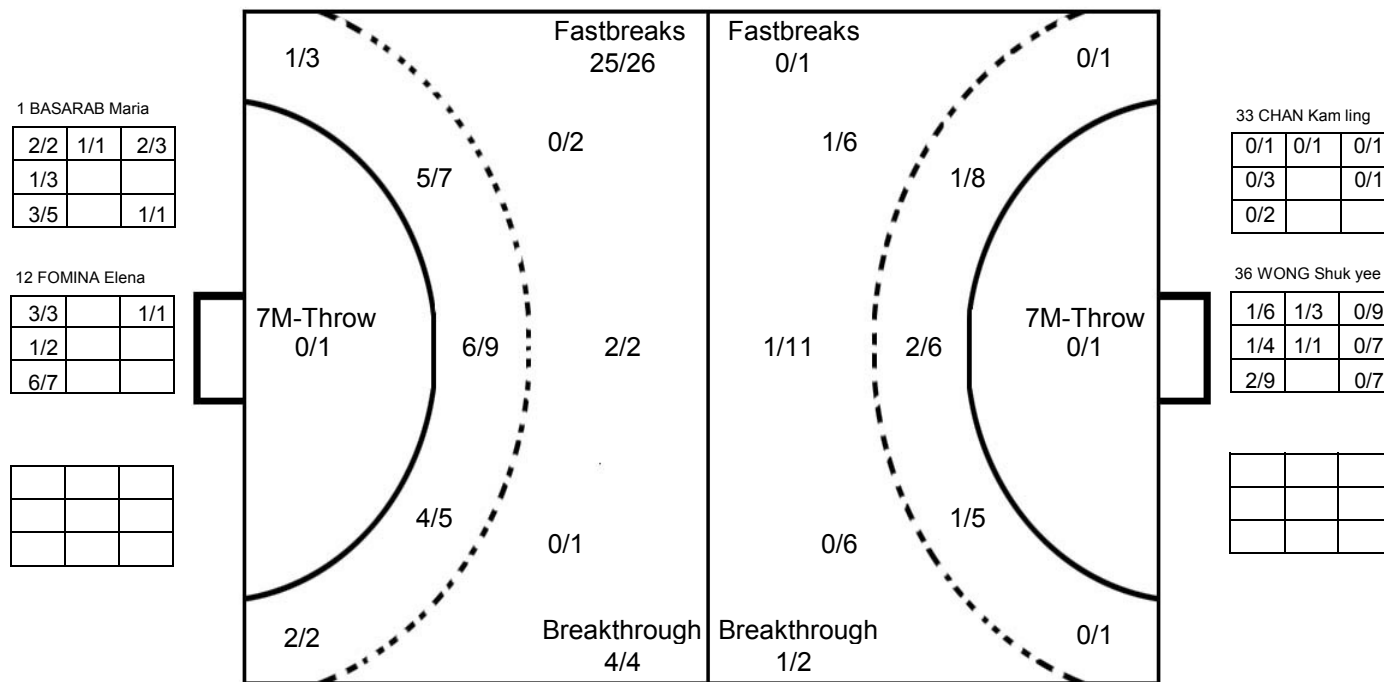

XVII WOMEN'S JUNIOR WORLD CHAMPIONSHIP 2010 IN KOR
MATCH SHOT REPORT

ROUND 3

MATCH 28

100717028-41-1/1

RUSSIA

1 BASARAB Maria	2 KHMYROVA Tatiana	3 KUDRYASHOVA A	4 MAKHNEVA Snezhan	5 GONCHAROVA	6 NIKITINA Irina	7 ILINA Ekaterina	8 SEN Anna
<table border="1"><tr><td></td><td></td><td></td></tr><tr><td></td><td></td><td>1</td></tr><tr><td>1</td><td></td><td>1</td></tr><tr><td></td><td></td><td></td></tr></table>	<table border="1"><tr><td></td><td></td><td>1</td></tr><tr><td>1</td><td></td><td>1</td></tr><tr><td></td><td></td><td></td></tr><tr><td></td><td></td><td></td></tr></table>	<table border="1"><tr><td>1</td><td>1</td><td></td></tr><tr><td>3</td><td></td><td>1</td></tr><tr><td>3</td><td></td><td></td></tr><tr><td></td><td></td><td></td></tr></table>	<table border="1"><tr><td>1</td><td>2</td><td>2</td></tr><tr><td></td><td></td><td></td></tr><tr><td></td><td></td><td>2</td></tr><tr><td></td><td></td><td></td></tr></table>	<table border="1"><tr><td>2</td><td></td><td></td></tr><tr><td></td><td></td><td></td></tr><tr><td>1</td><td></td><td></td></tr><tr><td></td><td></td><td></td></tr></table>	<table border="1"><tr><td></td><td></td><td></td></tr><tr><td></td><td></td><td>1</td></tr><tr><td></td><td></td><td></td></tr><tr><td></td><td></td><td></td></tr></table>	<table border="1"><tr><td></td><td></td><td></td></tr><tr><td></td><td></td><td>1</td></tr><tr><td></td><td></td><td></td></tr><tr><td></td><td></td><td></td></tr></table>	<table border="1"><tr><td></td><td></td><td></td></tr><tr><td>1</td><td></td><td></td></tr><tr><td></td><td></td><td></td></tr><tr><td>3</td><td></td><td>2</td></tr></table>
Post - 0 Miss - 0 Block - 0	Post - 0 Miss - 1 Block - 0	Post - 0 Miss - 0 Block - 0	Post - 1 Miss - 0 Block - 0	Post - 0 Miss - 1 Block - 0	Post - 0 Miss - 0 Block - 0	Post - 0 Miss - 0 Block - 0	Post - 0 Miss - 0 Block - 0
10 ORDINA Yana	11 ARTAMONOVA	12 FOMINA Elena	13 CHERNOVA Natalia	14 RESHETNIKOVA N	17 GORSHENINA Olga	19 MAKEEVA Ksenia	21 GARBUZ Maria
<table border="1"><tr><td></td><td></td><td>1</td></tr><tr><td>1</td><td></td><td></td></tr><tr><td></td><td></td><td>1</td></tr><tr><td></td><td></td><td></td></tr></table>	<table border="1"><tr><td></td><td></td><td></td></tr><tr><td></td><td></td><td></td></tr><tr><td></td><td></td><td></td></tr><tr><td></td><td></td><td></td></tr></table>	<table border="1"><tr><td></td><td></td><td></td></tr><tr><td></td><td></td><td></td></tr><tr><td></td><td></td><td></td></tr><tr><td></td><td></td><td></td></tr></table>	<table border="1"><tr><td></td><td></td><td>3</td></tr><tr><td>1</td><td></td><td></td></tr><tr><td></td><td></td><td>1</td></tr><tr><td></td><td></td><td></td></tr></table>	<table border="1"><tr><td></td><td></td><td>1</td></tr><tr><td></td><td></td><td></td></tr><tr><td></td><td></td><td></td></tr><tr><td></td><td></td><td></td></tr></table>	<table border="1"><tr><td></td><td></td><td></td></tr><tr><td></td><td></td><td>3</td></tr><tr><td></td><td></td><td></td></tr><tr><td></td><td></td><td></td></tr></table>	<table border="1"><tr><td></td><td></td><td>2</td></tr><tr><td></td><td></td><td></td></tr><tr><td>1</td><td></td><td></td></tr><tr><td></td><td></td><td></td></tr></table>	<table border="1"><tr><td>1</td><td></td><td></td></tr><tr><td></td><td></td><td>1</td></tr><tr><td></td><td></td><td></td></tr><tr><td>1</td><td></td><td>1</td></tr></table>
Post - 0 Miss - 0 Block - 0	Post - 0 Miss - 1 Block - 0	Post - 0 Miss - 0 Block - 0	Post - 0 Miss - 0 Block - 0	Post - 0 Miss - 0 Block - 0	Post - 0 Miss - 2 Block - 0	Post - 0 Miss - 0 Block - 0	Post - 0 Miss - 1 Block - 0

HONGKONG

20 LEE Lai ling	21 LING Kwan mei	22 WONG Wing tung	23 LAM Wai yu	24 CHEUNG Meingo	25 CHENG Chinghang	26 TSANG Ching man	27 LAU Waiyee
<table border="1"><tr><td></td><td></td><td></td></tr><tr><td></td><td></td><td></td></tr><tr><td></td><td></td><td></td></tr></table>	<table border="1"><tr><td></td><td></td><td>1</td></tr><tr><td></td><td></td><td></td></tr><tr><td></td><td></td><td></td></tr></table>	<table border="1"><tr><td></td><td></td><td>1</td></tr><tr><td></td><td></td><td></td></tr><tr><td></td><td></td><td>1</td></tr><tr><td></td><td></td><td></td></tr></table>	<table border="1"><tr><td></td><td></td><td></td></tr><tr><td></td><td></td><td></td></tr><tr><td></td><td></td><td></td></tr><tr><td></td><td></td><td></td></tr></table>	<table border="1"><tr><td></td><td></td><td></td></tr><tr><td></td><td></td><td></td></tr><tr><td></td><td></td><td></td></tr><tr><td></td><td></td><td></td></tr></table>	<table border="1"><tr><td></td><td></td><td></td></tr><tr><td></td><td></td><td></td></tr><tr><td></td><td></td><td></td></tr><tr><td></td><td></td><td></td></tr></table>	<table border="1"><tr><td></td><td></td><td></td></tr><tr><td></td><td></td><td></td></tr><tr><td></td><td></td><td></td></tr><tr><td></td><td></td><td></td></tr></table>	<table border="1"><tr><td></td><td></td><td></td></tr><tr><td></td><td></td><td></td></tr><tr><td></td><td></td><td></td></tr><tr><td></td><td></td><td></td></tr></table>
Post - 0 Miss - 0 Block - 0	Post - 1 Miss - 0 Block - 0	Post - 0 Miss - 1 Block - 0	Post - 0 Miss - 1 Block - 0	Post - 0 Miss - 0 Block - 0	Post - 0 Miss - 0 Block - 1	Post - 0 Miss - 0 Block - 1	Post - 0 Miss - 0 Block - 0
28 LAM Sze pui	29 LEUNG Sin ying	30 TAM Hoi man	33 CHAN Kam ling	35 MAK Wingtung	36 WONG Shuk yee		
<table border="1"><tr><td></td><td></td><td></td></tr><tr><td>1</td><td></td><td></td></tr><tr><td></td><td></td><td></td></tr><tr><td></td><td></td><td></td></tr></table>	<table border="1"><tr><td></td><td></td><td></td></tr><tr><td>1</td><td></td><td></td></tr><tr><td></td><td></td><td></td></tr><tr><td>1</td><td></td><td></td></tr></table>	<table border="1"><tr><td></td><td></td><td>1</td></tr><tr><td></td><td></td><td></td></tr><tr><td></td><td></td><td></td></tr><tr><td></td><td></td><td></td></tr></table>	<table border="1"><tr><td></td><td></td><td></td></tr><tr><td></td><td></td><td></td></tr><tr><td></td><td></td><td></td></tr><tr><td></td><td></td><td></td></tr></table>	<table border="1"><tr><td></td><td></td><td></td></tr><tr><td></td><td></td><td></td></tr><tr><td></td><td></td><td></td></tr><tr><td></td><td></td><td></td></tr></table>	<table border="1"><tr><td></td><td></td><td></td></tr><tr><td></td><td></td><td></td></tr><tr><td></td><td></td><td></td></tr><tr><td></td><td></td><td></td></tr></table>	<table border="1"><tr><td></td><td></td><td></td></tr><tr><td></td><td></td><td></td></tr><tr><td></td><td></td><td></td></tr><tr><td></td><td></td><td></td></tr></table>	<table border="1"><tr><td></td><td></td><td></td></tr><tr><td></td><td></td><td></td></tr><tr><td></td><td></td><td></td></tr><tr><td></td><td></td><td></td></tr></table>
Post - 1 Miss - 3 Block - 3	Post - 0 Miss - 2 Block - 5	Post - 0 Miss - 1 Block - 1	Post - 0 Miss - 0 Block - 0	Post - 0 Miss - 0 Block - 0	Post - 0 Miss - 0 Block - 0