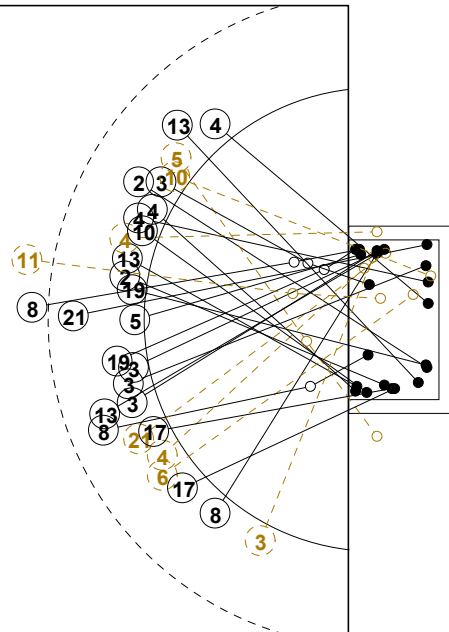

COURT PLAYER: GOALS/SHOTS

GOALKEEPER: SAVED/SHOTS

TEAM TOTALS	GOALS	SAVED	MISSED	POST	BLOCKED	TOTAL	RATE(%)
Field Shot	2	9	3	1	7	22	9.1%
Line Shot	4	9	2		4	19	21.1%
Wing Shot		1	1			2	0.0%
Fastbreak			1			1	0.0%
Breakthrough	1			1		2	50.0%
Free Throw		1	1			2	0.0%
7M-Throw		1				1	0.0%

XVII WOMEN'S JUNIOR WORLD CHAMPIONSHIP 2010 IN KOR PICTORIAL MATCH STATISTICS

ROUND 3

MATCH 28

100717028-21-1/1

1st Half
27 : 2

2nd Half
7 : 49

XVII WOMEN'S JUNIOR WORLD CHAMPIONSHIP 2010 IN KOR
MATCH SHOT REPORT