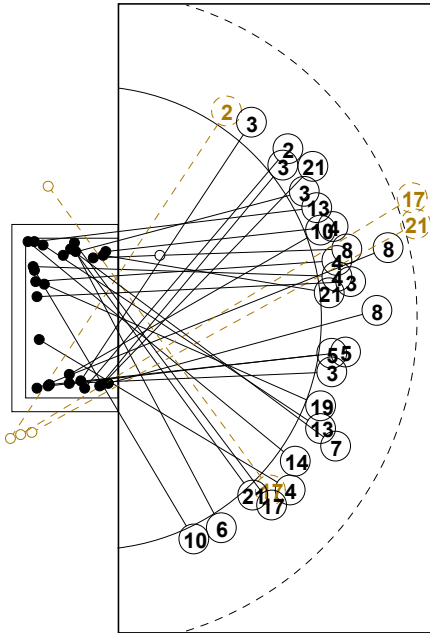

XVII WOMEN'S JUNIOR WORLD CHAMPIONSHIP 2010 IN KOR PICTORIAL MATCH STATISTICS

ROUND 3

MATCH 28

100717028-21-1/1