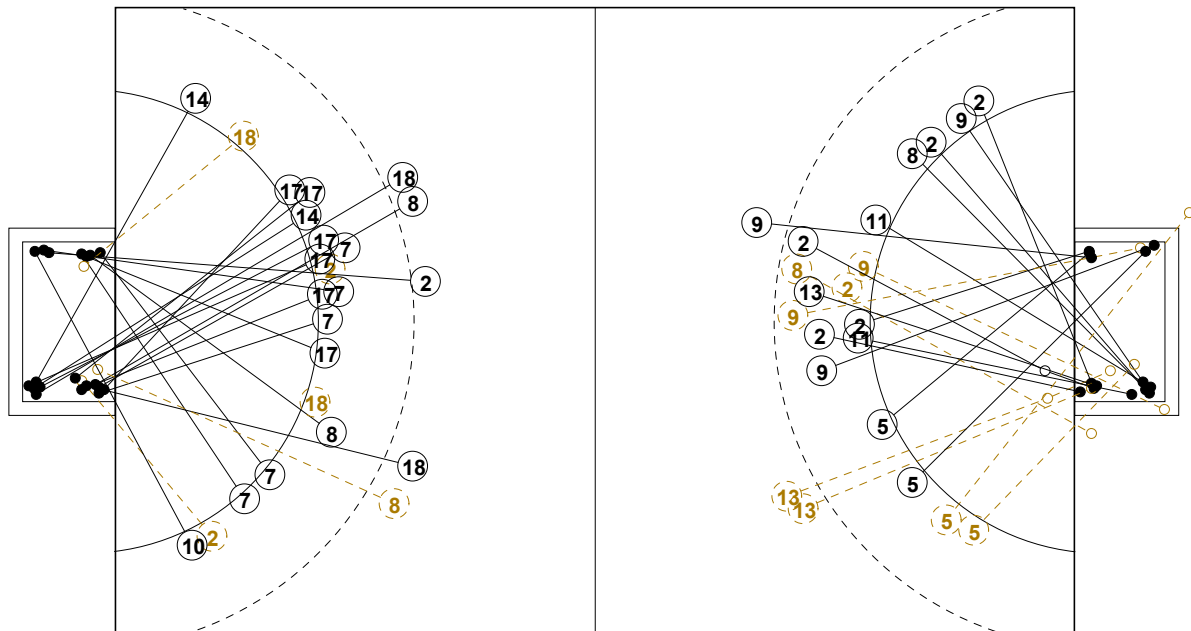

COURT PLAYER: GOALS/SHOTS

GOALKEEPER: SAVED/SHOTS

TEAM TOTALS	GOALS	SAVED	MISSED	POST	BLOCKED	TOTAL	RATE(%)
Field Shot	4	1				5	80.0%
Line Shot	17	3			2	22	77.3%
Wing Shot	5	1	2			8	62.5%
Fastbreak	2	2				4	50.0%
Breakthrough	2	2				4	50.0%
Free Throw		1		1		2	0.0%
7M-Throw	2			1		3	66.7%

XVII WOMEN'S JUNIOR WORLD CHAMPIONSHIP 2010 IN KOR

PICTORIAL MATCH STATISTICS

ROUND 3

MATCH 26

100717026-21-1/1

1st Half
20 : 12

2nd Half
32 : 35

THE 17th WOMEN'S JUNIOR HANDBALL WORLD CHAMPIONSHIP
2010 SEUL • GWANGJU • CHEONGJU