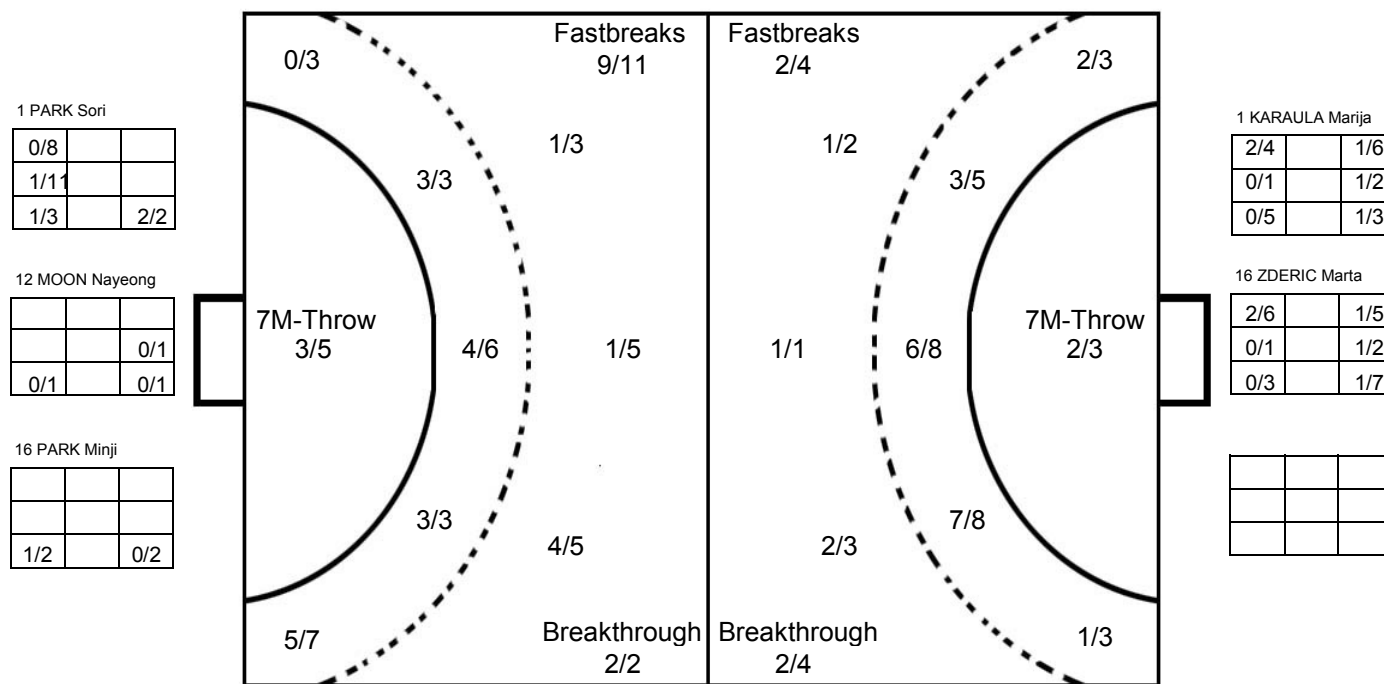

THE 17th WOMEN'S JUNIOR HANDBALL WORLD CHAMPIONSHIP
2010 SEUL • GWANGJU • CHEONGJU

PHMS Pictorial Handball Match Statistics

IHF Official System

XVII WOMEN'S JUNIOR WORLD CHAMPIONSHIP 2010 IN KOR

MATCH SHOT REPORT

ROUND 3

MATCH 26

100717026-41-1/1

KOREA

1 PARK Sori	2 JO Hyobi	3 CHOI Sumin	5 KIM Seonhwa	6 NAM Yeongsin	8 LEE Eunbi	9 LEE Semi	11 JUNG Yura
<table border="1" style="width: 100%;"><tr><td> </td><td> </td><td> </td></tr><tr><td> </td><td> </td><td> </td></tr><tr><td> </td><td> </td><td> </td></tr></table>	<table border="1" style="width: 100%;"><tr><td> </td><td> </td><td>3</td></tr><tr><td> </td><td> </td><td> </td></tr><tr><td>2</td><td> </td><td>3</td></tr></table>	<table border="1" style="width: 100%;"><tr><td> </td><td> </td><td> </td></tr><tr><td> </td><td> </td><td> </td></tr><tr><td>1</td><td> </td><td> </td></tr></table>	<table border="1" style="width: 100%;"><tr><td>1</td><td> </td><td> </td></tr><tr><td> </td><td> </td><td>1</td></tr><tr><td>1</td><td> </td><td> </td></tr></table>	<table border="1" style="width: 100%;"><tr><td> </td><td> </td><td> </td></tr><tr><td> </td><td> </td><td> </td></tr><tr><td> </td><td> </td><td> </td></tr></table>	<table border="1" style="width: 100%;"><tr><td>2</td><td> </td><td>2</td></tr><tr><td> </td><td> </td><td> </td></tr><tr><td>1</td><td> </td><td>1</td></tr></table>	<table border="1" style="width: 100%;"><tr><td>1</td><td> </td><td>1</td></tr><tr><td> </td><td> </td><td> </td></tr><tr><td>2</td><td> </td><td> </td></tr></table>	<table border="1" style="width: 100%;"><tr><td>1</td><td> </td><td>2</td></tr><tr><td> </td><td> </td><td>1</td></tr><tr><td>1</td><td> </td><td> </td></tr></table>
Post - 0 Miss - 0 Block - 0	Post - 1 Miss - 0 Block - 1	Post - 0 Miss - 0 Block - 0	Post - 1 Miss - 1 Block - 0	Post - 0 Miss - 0 Block - 0	Post - 1 Miss - 1 Block - 0	Post - 1 Miss - 0 Block - 0	Post - 0 Miss - 0 Block - 0
12 MOON Nayeong	13 RYU Eunhee	14 JUNG Juri	15 PARK Suyoung	16 PARK Minji	17 LEE Sooyeon	18 KIM Sunhae	19 KIM Eunkyeong
<table border="1" style="width: 100%;"><tr><td> </td><td> </td><td> </td></tr><tr><td> </td><td> </td><td> </td></tr><tr><td> </td><td> </td><td> </td></tr></table>	<table border="1" style="width: 100%;"><tr><td>1</td><td> </td><td>1</td></tr><tr><td> </td><td> </td><td> </td></tr><tr><td> </td><td> </td><td>4</td></tr></table>	<table border="1" style="width: 100%;"><tr><td> </td><td> </td><td> </td></tr><tr><td> </td><td> </td><td> </td></tr><tr><td> </td><td> </td><td> </td></tr></table>	<table border="1" style="width: 100%;"><tr><td> </td><td> </td><td> </td></tr><tr><td> </td><td> </td><td> </td></tr><tr><td> </td><td> </td><td> </td></tr></table>	<table border="1" style="width: 100%;"><tr><td> </td><td> </td><td> </td></tr><tr><td> </td><td> </td><td> </td></tr><tr><td> </td><td> </td><td> </td></tr></table>	<table border="1" style="width: 100%;"><tr><td> </td><td> </td><td> </td></tr><tr><td> </td><td> </td><td> </td></tr><tr><td> </td><td> </td><td> </td></tr></table>	<table border="1" style="width: 100%;"><tr><td> </td><td> </td><td> </td></tr><tr><td> </td><td> </td><td> </td></tr><tr><td> </td><td> </td><td> </td></tr></table>	<table border="1" style="width: 100%;"><tr><td> </td><td> </td><td> </td></tr><tr><td> </td><td> </td><td> </td></tr><tr><td>1</td><td> </td><td> </td></tr></table>
Post - 0 Miss - 0 Block - 0	Post - 0 Miss - 0 Block - 0	Post - 0 Miss - 0 Block - 0	Post - 0 Miss - 0 Block - 0	Post - 0 Miss - 0 Block - 0	Post - 0 Miss - 0 Block - 0	Post - 0 Miss - 0 Block - 0	Post - 0 Miss - 0 Block - 1

CROATIA

1 KARLAULA Marija	2 TOMAC Marta	6 SIMICIC Matea	7 RAJIC Ana	8 VIDOVIC Jelena	9 GRMOJA Nikolina	10 RONGRAC Iva	11 JAJCEVIC Ana
<table border="1" style="width: 100%;"><tr><td> </td><td> </td><td> </td></tr><tr><td> </td><td> </td><td> </td></tr><tr><td> </td><td> </td><td> </td></tr></table>	<table border="1" style="width: 100%;"><tr><td> </td><td> </td><td> </td></tr><tr><td> </td><td> </td><td> </td></tr><tr><td> </td><td> </td><td> </td></tr></table>	<table border="1" style="width: 100%;"><tr><td> </td><td> </td><td> </td></tr><tr><td> </td><td> </td><td> </td></tr><tr><td> </td><td> </td><td> </td></tr></table>	<table border="1" style="width: 100%;"><tr><td> </td><td> </td><td>3</td></tr><tr><td> </td><td> </td><td>1</td></tr><tr><td>2</td><td> </td><td>1</td></tr></table>	<table border="1" style="width: 100%;"><tr><td>1</td><td> </td><td>1</td></tr><tr><td> </td><td> </td><td> </td></tr><tr><td> </td><td> </td><td> </td></tr></table>	<table border="1" style="width: 100%;"><tr><td> </td><td> </td><td>1</td></tr><tr><td> </td><td> </td><td> </td></tr><tr><td> </td><td> </td><td> </td></tr></table>	<table border="1" style="width: 100%;"><tr><td> </td><td> </td><td>1</td></tr><tr><td> </td><td> </td><td> </td></tr><tr><td> </td><td> </td><td> </td></tr></table>	<table border="1" style="width: 100%;"><tr><td> </td><td> </td><td> </td></tr><tr><td> </td><td> </td><td> </td></tr><tr><td> </td><td> </td><td> </td></tr></table>
Post - 0 Miss - 0 Block - 0	Post - 1 Miss - 0 Block - 1	Post - 0 Miss - 0 Block - 0	Post - 0 Miss - 1 Block - 0	Post - 0 Miss - 0 Block - 0	Post - 0 Miss - 0 Block - 0	Post - 0 Miss - 0 Block - 0	Post - 0 Miss - 0 Block - 0
13 GUGIC Anamarila	14 JANKOVIC Natasa	15 MILIC Marija	16 ZDERIC Marta	17 JEZIC Katarina	18 OSTARIJAS Petra	19 FRANKOVIC Lana	
<table border="1" style="width: 100%;"><tr><td> </td><td> </td><td> </td></tr><tr><td> </td><td> </td><td> </td></tr><tr><td> </td><td> </td><td> </td></tr></table>	<table border="1" style="width: 100%;"><tr><td>3</td><td> </td><td> </td></tr><tr><td> </td><td> </td><td> </td></tr><tr><td> </td><td> </td><td> </td></tr></table>	<table border="1" style="width: 100%;"><tr><td>1</td><td> </td><td> </td></tr><tr><td> </td><td> </td><td> </td></tr><tr><td> </td><td> </td><td> </td></tr></table>	<table border="1" style="width: 100%;"><tr><td> </td><td> </td><td> </td></tr><tr><td> </td><td> </td><td> </td></tr><tr><td> </td><td> </td><td> </td></tr></table>	<table border="1" style="width: 100%;"><tr><td>3</td><td> </td><td>1</td></tr><tr><td>2</td><td> </td><td> </td></tr><tr><td>1</td><td> </td><td>2</td></tr></table>	<table border="1" style="width: 100%;"><tr><td>1</td><td> </td><td>1</td></tr><tr><td> </td><td> </td><td> </td></tr><tr><td>2</td><td> </td><td> </td></tr></table>	<table border="1" style="width: 100%;"><tr><td> </td><td> </td><td> </td></tr><tr><td> </td><td> </td><td> </td></tr><tr><td> </td><td> </td><td>1</td></tr></table>	<table border="1" style="width: 100%;"><tr><td> </td><td> </td><td> </td></tr><tr><td> </td><td> </td><td> </td></tr><tr><td> </td><td> </td><td> </td></tr></table>
Post - 0 Miss - 0 Block - 0	Post - 0 Miss - 1 Block - 0	Post - 0 Miss - 0 Block - 0	Post - 0 Miss - 0 Block - 0	Post - 0 Miss - 0 Block - 0	Post - 0 Miss - 0 Block - 1	Post - 1 Miss - 0 Block - 0