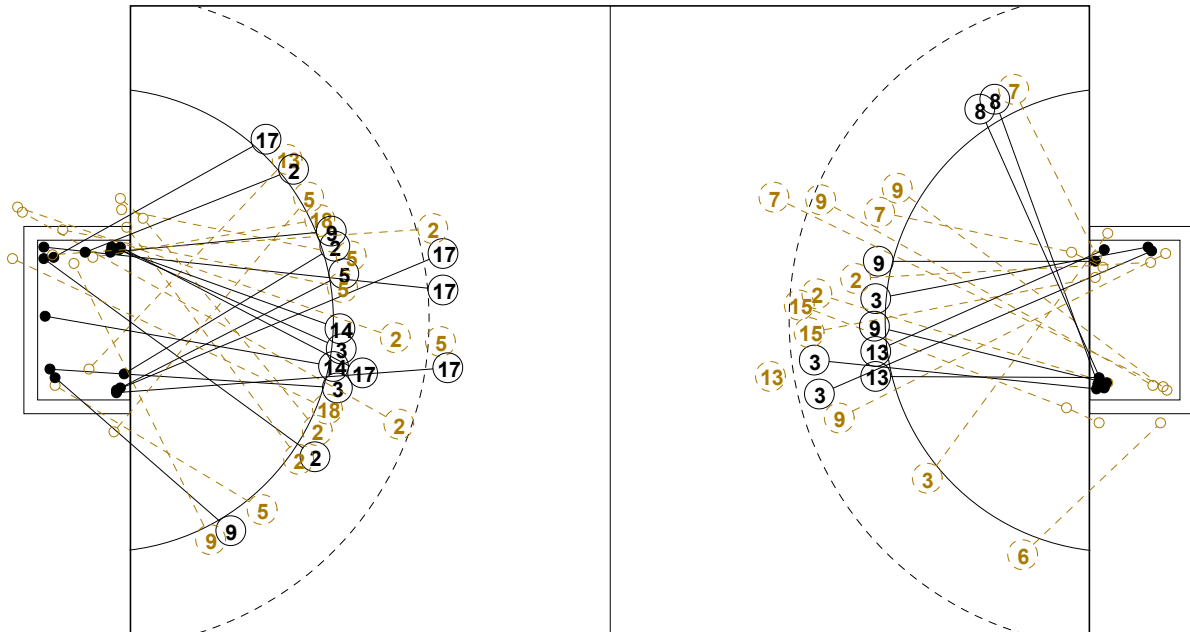

XVII WOMEN'S JUNIOR WORLD CHAMPIONSHIP 2010 IN KOR PICTORIAL MATCH STATISTICS

ROUND 3

MATCH 25

100717025-21-1/1