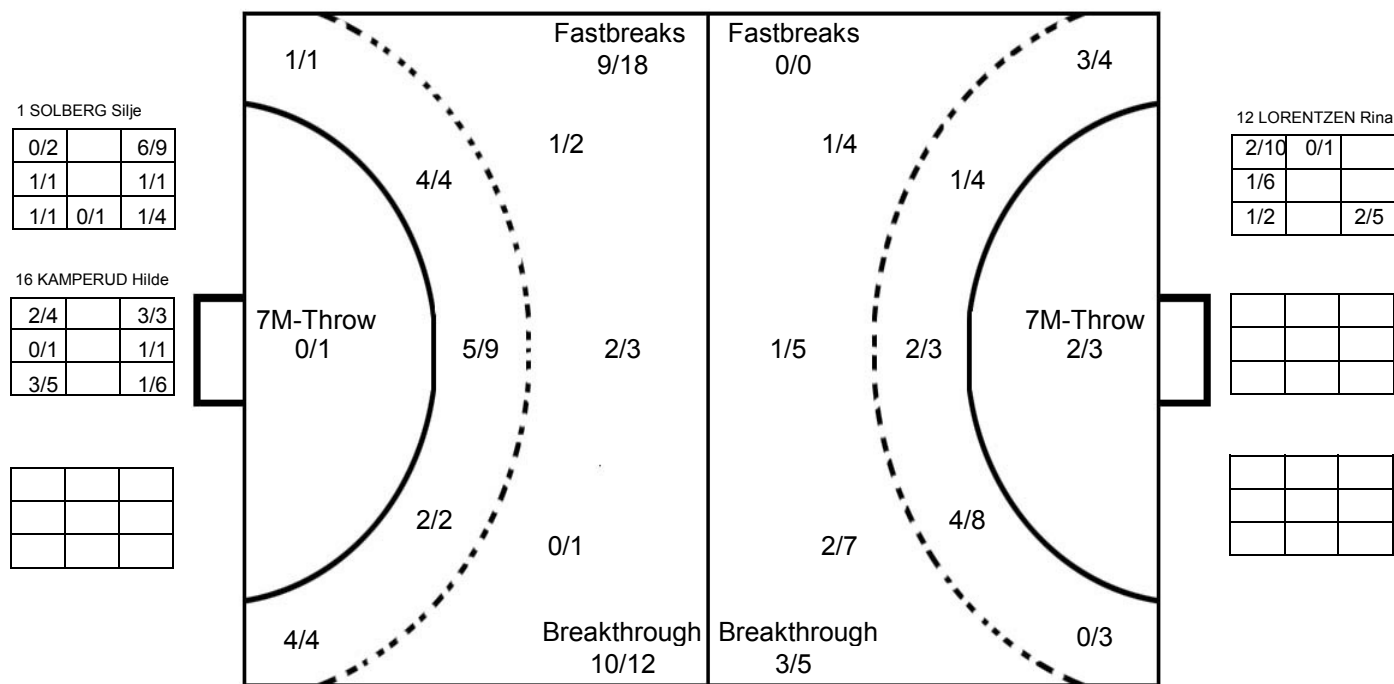

XVII WOMEN'S JUNIOR WORLD CHAMPIONSHIP 2010 IN KOR
MATCH SHOT REPORT

ROUND 3

MATCH 25

100717025-41-1/1

NORWAY

1 SOLBERG Silje	2 HOMME Christine	3 KRISTIANSEN V	5 MARCUSSEN Mai	7 MOLID Mari	8 JAKOBSEN Maja	9 SOLBERG Sanna	12 RUNDBRAATHEN
<table border="1"><tr><td></td><td></td><td></td></tr><tr><td></td><td></td><td></td></tr><tr><td></td><td></td><td></td></tr></table>	<table border="1"><tr><td>1</td><td></td><td>1</td></tr><tr><td>1</td><td></td><td>1</td></tr><tr><td>1</td><td></td><td>2</td></tr></table>	<table border="1"><tr><td>1</td><td></td><td></td></tr><tr><td></td><td></td><td>1</td></tr><tr><td>1</td><td></td><td>2</td></tr></table>	<table border="1"><tr><td></td><td></td><td></td></tr><tr><td></td><td></td><td></td></tr><tr><td>4</td><td></td><td></td></tr></table>	<table border="1"><tr><td></td><td></td><td></td></tr><tr><td></td><td></td><td></td></tr><tr><td></td><td></td><td></td></tr></table>	<table border="1"><tr><td></td><td></td><td></td></tr><tr><td></td><td></td><td></td></tr><tr><td></td><td></td><td></td></tr></table>	<table border="1"><tr><td>1</td><td></td><td></td></tr><tr><td></td><td></td><td></td></tr><tr><td>1</td><td></td><td>1</td></tr></table>	<table border="1"><tr><td></td><td></td><td></td></tr><tr><td></td><td></td><td></td></tr><tr><td></td><td></td><td></td></tr></table>
Post - 0 Miss - 0 Block - 0	Post - 2 Miss - 3 Block - 0	Post - 1 Miss - 0 Block - 0	Post - 1 Miss - 2 Block - 1	Post - 0 Miss - 0 Block - 0	Post - 0 Miss - 0 Block - 0	Post - 0 Miss - 0 Block - 0	Post - 0 Miss - 0 Block - 0
13 SVENDSEN Silje	14 FOLKVORD Ellen	16 KAMPERUD Hilde	17 NOERSTEBOE K	18 HALL Susann iren			
<table border="1"><tr><td>2</td><td></td><td></td></tr><tr><td></td><td></td><td>1</td></tr><tr><td></td><td></td><td></td></tr></table>	<table border="1"><tr><td>2</td><td>1</td><td>1</td></tr><tr><td></td><td></td><td></td></tr><tr><td></td><td></td><td>1</td></tr></table>	<table border="1"><tr><td></td><td></td><td></td></tr><tr><td></td><td></td><td></td></tr><tr><td></td><td></td><td></td></tr></table>	<table border="1"><tr><td>1</td><td></td><td>3</td></tr><tr><td></td><td></td><td></td></tr><tr><td>3</td><td></td><td>3</td></tr></table>	<table border="1"><tr><td></td><td></td><td></td></tr><tr><td></td><td></td><td></td></tr><tr><td>1</td><td></td><td></td></tr></table>	<table border="1"><tr><td></td><td></td><td></td></tr><tr><td></td><td></td><td></td></tr><tr><td></td><td></td><td></td></tr></table>	<table border="1"><tr><td></td><td></td><td></td></tr><tr><td></td><td></td><td></td></tr><tr><td></td><td></td><td></td></tr></table>	<table border="1"><tr><td></td><td></td><td></td></tr><tr><td></td><td></td><td></td></tr><tr><td></td><td></td><td></td></tr></table>
Post - 0 Miss - 0 Block - 0	Post - 0 Miss - 1 Block - 0	Post - 0 Miss - 0 Block - 0	Post - 0 Miss - 0 Block - 0	Post - 0 Miss - 1 Block - 0			

GREENLAND

1 LYBERTH Rita	2 TREMEL N	3 RASMUSSEN Mia	5 HOLM Ivaana	6 PETERSEN A	7 PEDERSEN Aili	8 EGEDE Sara	9 GRONVOLD Panu
<table border="1"><tr><td></td><td></td><td></td></tr><tr><td></td><td></td><td></td></tr><tr><td></td><td></td><td></td></tr></table>	<table border="1"><tr><td></td><td></td><td>1</td></tr><tr><td></td><td></td><td></td></tr><tr><td></td><td></td><td>1</td></tr></table>	<table border="1"><tr><td>3</td><td></td><td>2</td></tr><tr><td>1</td><td></td><td></td></tr><tr><td></td><td></td><td>2</td></tr></table>	<table border="1"><tr><td>1</td><td></td><td></td></tr><tr><td></td><td></td><td></td></tr><tr><td></td><td></td><td></td></tr></table>	<table border="1"><tr><td></td><td></td><td></td></tr><tr><td></td><td></td><td></td></tr><tr><td></td><td></td><td></td></tr></table>	<table border="1"><tr><td></td><td></td><td></td></tr><tr><td></td><td></td><td></td></tr><tr><td></td><td></td><td></td></tr></table>	<table border="1"><tr><td></td><td></td><td></td></tr><tr><td></td><td></td><td></td></tr><tr><td></td><td>1</td><td>2</td></tr></table>	<table border="1"><tr><td></td><td></td><td></td></tr><tr><td></td><td></td><td></td></tr><tr><td>1</td><td></td><td>2</td></tr></table>
Post - 0 Miss - 0 Block - 0	Post - 0 Miss - 0 Block - 0	Post - 2 Miss - 0 Block - 1	Post - 0 Miss - 1 Block - 0	Post - 0 Miss - 1 Block - 0	Post - 0 Miss - 0 Block - 0	Post - 0 Miss - 0 Block - 0	Post - 0 Miss - 0 Block - 0
10 LANGE Christina	11 NOAHSEN Pipaluk	12 LORENTZEN Rina	13 LYBERTH Najaaja	15 MIKKELSEN K			
<table border="1"><tr><td></td><td></td><td></td></tr><tr><td></td><td></td><td></td></tr><tr><td></td><td></td><td></td></tr></table>	<table border="1"><tr><td></td><td></td><td></td></tr><tr><td></td><td></td><td></td></tr><tr><td></td><td></td><td></td></tr></table>	<table border="1"><tr><td></td><td></td><td></td></tr><tr><td></td><td></td><td></td></tr><tr><td></td><td></td><td></td></tr></table>	<table border="1"><tr><td></td><td></td><td></td></tr><tr><td></td><td></td><td></td></tr><tr><td>1</td><td></td><td>1</td></tr></table>	<table border="1"><tr><td></td><td></td><td></td></tr><tr><td></td><td></td><td></td></tr><tr><td></td><td></td><td></td></tr></table>	<table border="1"><tr><td></td><td></td><td></td></tr><tr><td></td><td></td><td></td></tr><tr><td></td><td></td><td></td></tr></table>	<table border="1"><tr><td></td><td></td><td></td></tr><tr><td></td><td></td><td></td></tr><tr><td></td><td></td><td></td></tr></table>	<table border="1"><tr><td></td><td></td><td></td></tr><tr><td></td><td></td><td></td></tr><tr><td></td><td></td><td></td></tr></table>
Post - 0 Miss - 0 Block - 0	Post - 0 Miss - 0 Block - 0	Post - 0 Miss - 0 Block - 0	Post - 0 Miss - 0 Block - 1	Post - 0 Miss - 1 Block - 0