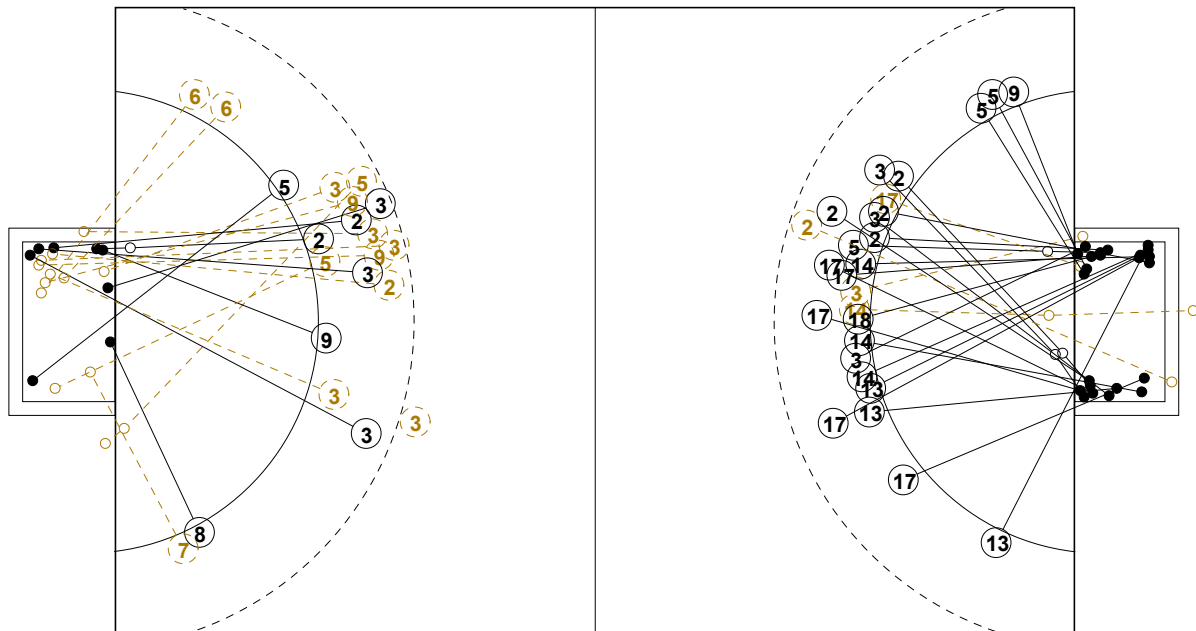

1st Half
15 : 10