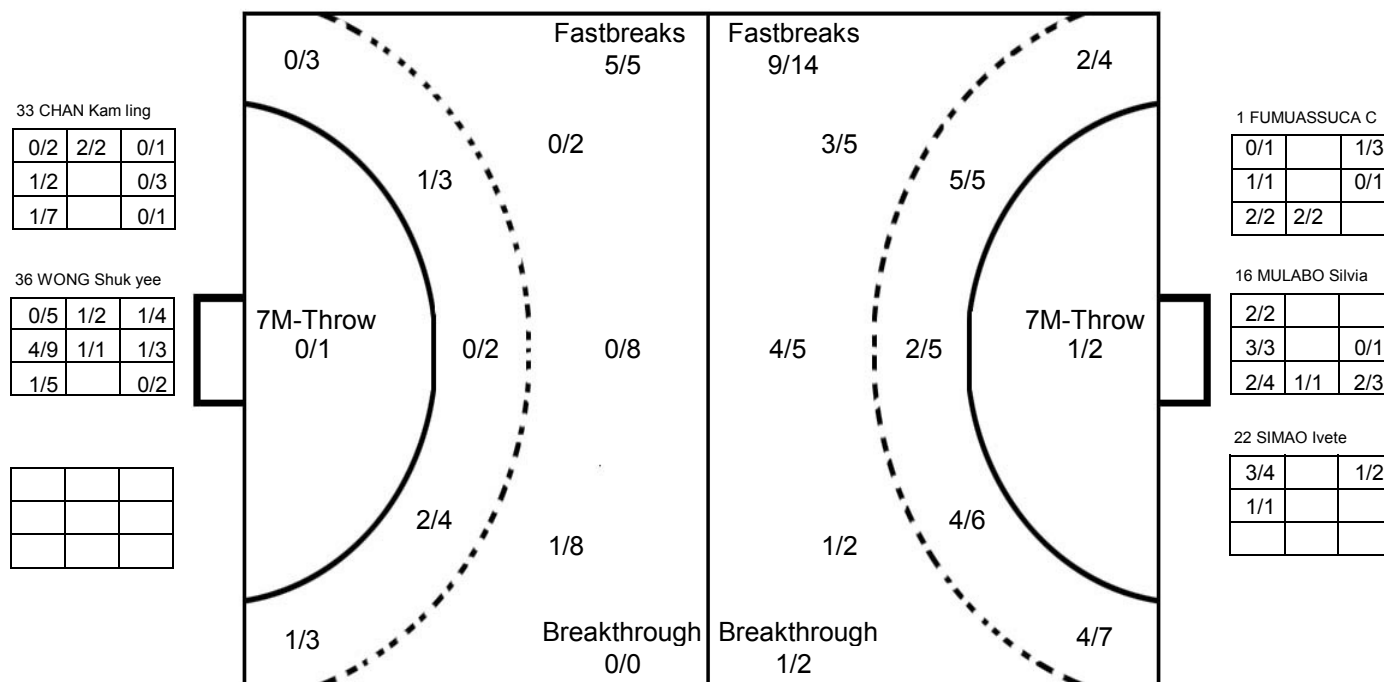

XVII WOMEN'S JUNIOR WORLD CHAMPIONSHIP 2010 IN KOR
MATCH SHOT REPORT

ROUND 2

MATCH 24

100717024-41-1/1

HONGKONG

20 LEE Lai ling	21 LING Kwan mei	22 WONG Wing tung	23 LAM Wai yu	24 CHEUNG Meingo	25 CHENG Chinghang	26 TSANG Ching man	27 LAU Waiyee
	1			2		1	
Post - 0 Miss - 0 Block - 0	Post - 0 Miss - 0 Block - 0	Post - 0 Miss - 1 Block - 0	Post - 0 Miss - 0 Block - 0	Post - 0 Miss - 1 Block - 0	Post - 1 Miss - 0 Block - 2	Post - 0 Miss - 0 Block - 0	Post - 0 Miss - 0 Block - 0
28 LAM Sze pui	29 LEUNG Sin ying	30 TAM Hoi man	33 CHAN Kam ling	35 MAK Wingtung	36 WONG Shuk yee		
	1 1			1			
Post - 0 Miss - 0 Block - 1	Post - 0 Miss - 0 Block - 2	Post - 0 Miss - 0 Block - 0	Post - 0 Miss - 0 Block - 0	Post - 0 Miss - 0 Block - 0	Post - 0 Miss - 0 Block - 0		

ANGOLA

1 FUMUASSUCA C	2 PACAVIRA Nuria	3 CARVALHO Lidalva	4 SANTOS Patricia	5 VIKUVAIA Marta	6 LUIS Maraviha	7 TAVARES Rossana	8 SANTOS Janeth
		2 1		1		1	
Post - 0 Miss - 0 Block - 0	Post - 0 Miss - 1 Block - 0	Post - 0 Miss - 0 Block - 0	Post - 0 Miss - 0 Block - 0	Post - 1 Miss - 1 Block - 0	Post - 0 Miss - 1 Block - 0	Post - 0 Miss - 0 Block - 0	Post - 0 Miss - 0 Block - 0
9 GUIALO Isabel	10 CARLOS Azenaide	12 JOSE Idrisia	13 MBUNGA Edith	14 SILVA Iracelma	15 CAZANGA Magda	16 MULABO Silvia	22 SIMAO Ivete
1	1 2 1	1	1	1	3 2		
Post - 0 Miss - 0 Block - 0	Post - 0 Miss - 0 Block - 0	Post - 0 Miss - 0 Block - 0	Post - 0 Miss - 0 Block - 0	Post - 0 Miss - 0 Block - 0	Post - 2 Miss - 2 Block - 0	Post - 0 Miss - 0 Block - 0	Post - 0 Miss - 0 Block - 0