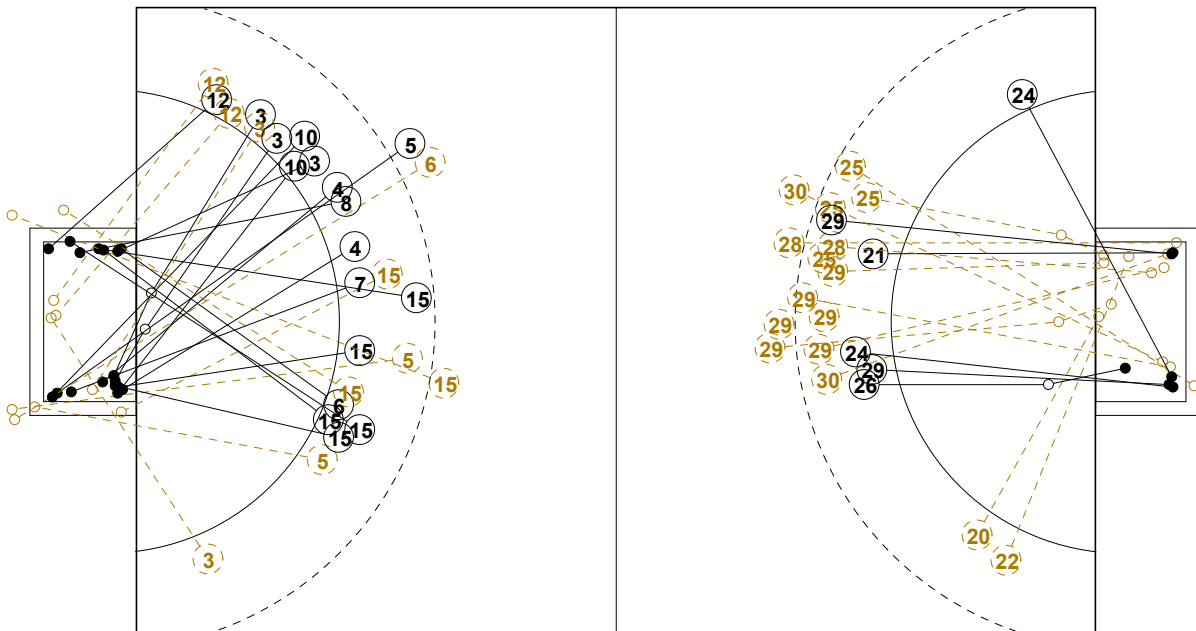

COURT PLAYER: GOALS/SHOTS

GOALKEEPER: SAVED/SHOTS

TEAM TOTALS	GOALS	SAVED	MISSED	POST	BLOCKED	TOTAL	RATE(%)
Field Shot	8	2	2			12	66.7%
Line Shot	11	3	1	1		16	68.8%
Wing Shot	6	4	1			11	54.5%
Fastbreak	9	3	1	1		14	64.3%
Breakthrough	1			1		2	50.0%
Free Throw							0.0%
7M-Throw	1	1				2	50.0%

XVII WOMEN'S JUNIOR WORLD CHAMPIONSHIP 2010 IN KOR PICTORIAL MATCH STATISTICS

ROUND 2

MATCH 24

100717024-21-1/1

1st Half
4 : 18

2nd Half
36 : 10

XVII WOMEN'S JUNIOR WORLD CHAMPIONSHIP 2010 IN KOR
MATCH SHOT REPORT