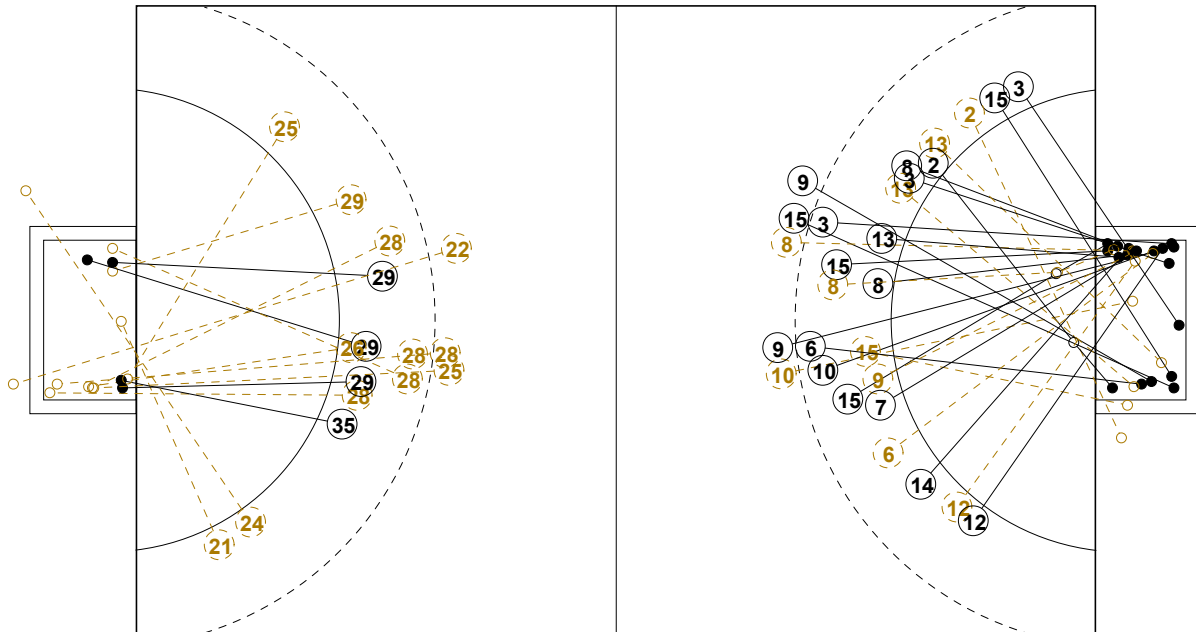

XVII WOMEN'S JUNIOR WORLD CHAMPIONSHIP 2010 IN KOR PICTORIAL MATCH STATISTICS

ROUND 2

MATCH 24

100717024-21-1/1