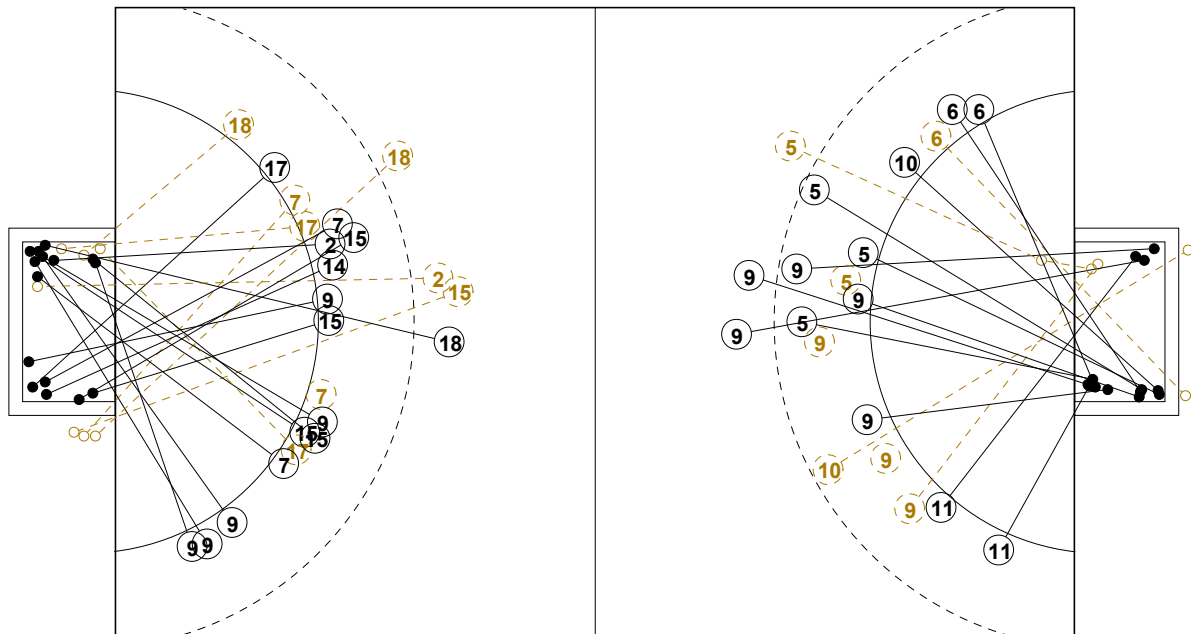

**COURT PLAYER: GOALS/SHOTS**

**GOALKEEPER: SAVED/SHOTS**

TEAM TOTALS	GOALS	SAVED	MISSED	POST	BLOCKED	TOTAL	RATE(%)
Field Shot	6	4	3			13	46.2%
Line Shot	4	2	1		4	11	36.4%
Wing Shot	5		1	1		7	71.4%
Fastbreak	5		1			6	83.3%
Breakthrough	3					3	100.0%
Free Throw							0.0%
7M-Throw	5	2		1		8	62.5%

# XVII WOMEN'S JUNIOR WORLD CHAMPIONSHIP 2010 IN KOR PICTORIAL MATCH STATISTICS

ROUND 2

MATCH 22

100717022-21-1/1

1st Half  
13 : 15

2nd Half  
30 : 28