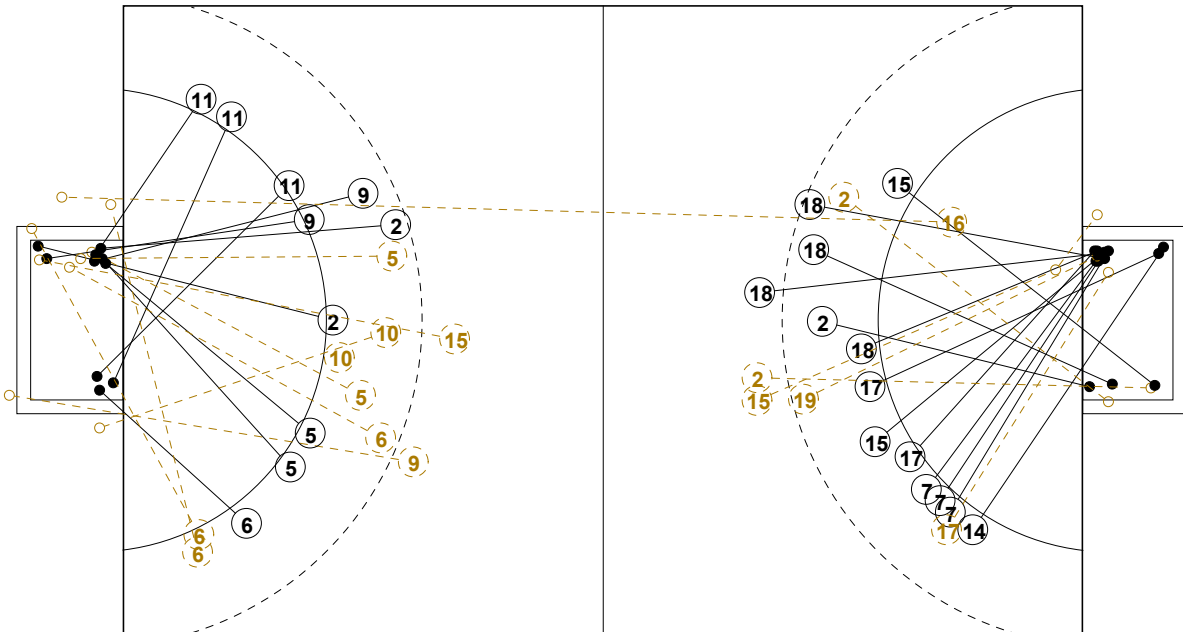

XVII WOMEN'S JUNIOR WORLD CHAMPIONSHIP 2010 IN KOR PICTORIAL MATCH STATISTICS

ROUND 2

MATCH 22

100717022-21-1/1