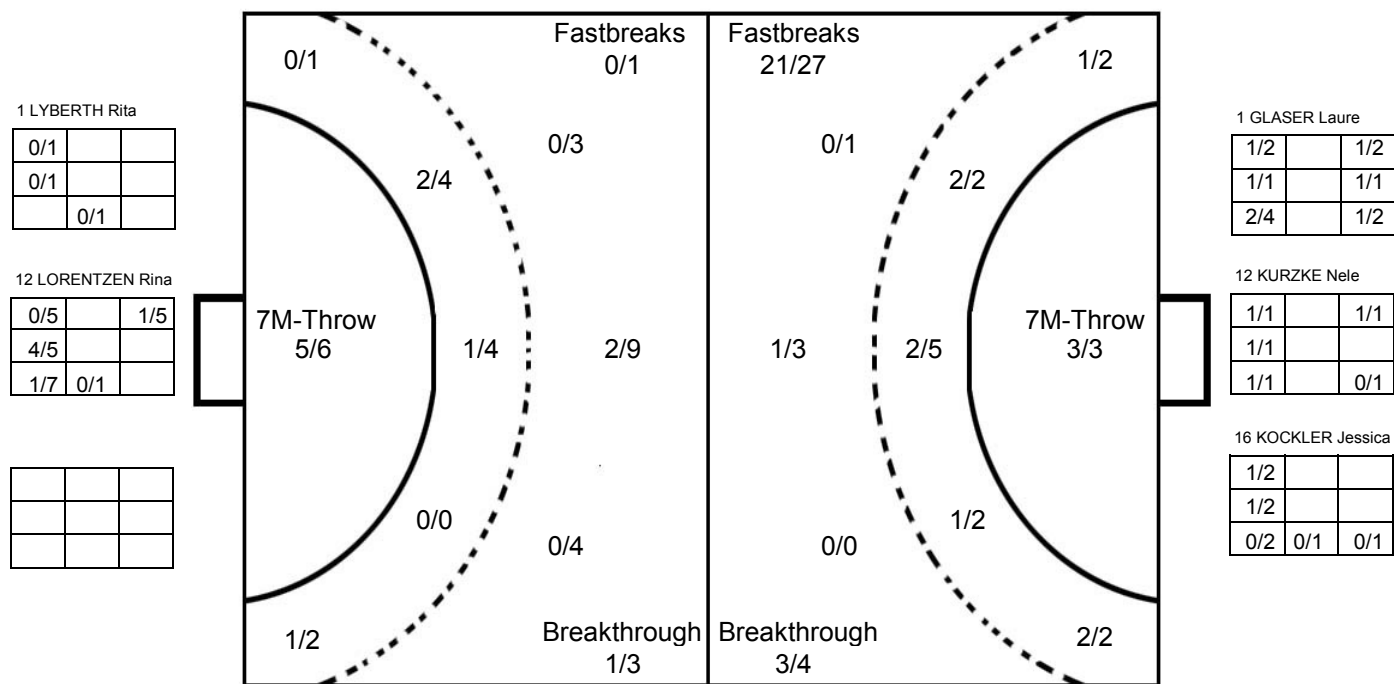

XVII WOMEN'S JUNIOR WORLD CHAMPIONSHIP 2010 IN KOR
MATCH SHOT REPORT

ROUND 2

MATCH 21

100717021-41-1/1

GREENLAND

1 LYBERTH Rita	2 TREMEL N	3 RASMUSSEN Mia	5 HOLM Ivaana	6 PETERSEN A	7 PEDERSEN Aili	8 EGEDE Sara	9 GRONVOLD Panu
<table border="1"><tr><td></td><td></td><td></td></tr><tr><td></td><td></td><td></td></tr><tr><td></td><td></td><td></td></tr></table>	<table border="1"><tr><td></td><td></td><td></td></tr><tr><td>1</td><td></td><td></td></tr><tr><td></td><td></td><td>1</td></tr></table>	<table border="1"><tr><td>1</td><td></td><td>1</td></tr><tr><td></td><td></td><td></td></tr><tr><td>3</td><td></td><td></td></tr></table>	<table border="1"><tr><td></td><td></td><td></td></tr><tr><td></td><td></td><td></td></tr><tr><td>1</td><td></td><td></td></tr></table>	<table border="1"><tr><td></td><td></td><td></td></tr><tr><td></td><td></td><td></td></tr><tr><td></td><td></td><td></td></tr></table>	<table border="1"><tr><td></td><td></td><td></td></tr><tr><td></td><td></td><td></td></tr><tr><td></td><td></td><td>1</td></tr></table>	<table border="1"><tr><td></td><td></td><td></td></tr><tr><td></td><td></td><td></td></tr><tr><td></td><td></td><td></td></tr></table>	<table border="1"><tr><td></td><td>1</td><td></td></tr><tr><td></td><td></td><td></td></tr><tr><td></td><td>1</td><td>1</td></tr></table>
Post - 0 Miss - 0 Block - 0	Post - 1 Miss - 1 Block - 1	Post - 0 Miss - 0 Block - 1	Post - 2 Miss - 0 Block - 0	Post - 0 Miss - 0 Block - 0	Post - 0 Miss - 1 Block - 2	Post - 0 Miss - 0 Block - 0	Post - 1 Miss - 1 Block - 1
10 LANGE Christina	11 NOAHSEN Pipaluk	12 LORENTZEN Rina	13 LYBERTH Najaaja	15 MIKKELSEN K			
<table border="1"><tr><td></td><td></td><td></td></tr><tr><td></td><td></td><td></td></tr><tr><td></td><td></td><td></td></tr></table>	<table border="1"><tr><td></td><td></td><td></td></tr><tr><td></td><td></td><td></td></tr><tr><td></td><td></td><td></td></tr></table>	<table border="1"><tr><td></td><td></td><td></td></tr><tr><td></td><td></td><td></td></tr><tr><td></td><td></td><td></td></tr></table>	<table border="1"><tr><td></td><td></td><td></td></tr><tr><td></td><td></td><td></td></tr><tr><td></td><td></td><td></td></tr></table>	<table border="1"><tr><td></td><td></td><td></td></tr><tr><td></td><td></td><td></td></tr><tr><td></td><td></td><td></td></tr></table>			
Post - 0 Miss - 0 Block - 0	Post - 0 Miss - 0 Block - 0	Post - 0 Miss - 0 Block - 0	Post - 0 Miss - 0 Block - 0	Post - 0 Miss - 0 Block - 0			

GERMANY

1 GLASER Laure	2 ZAPF Marlene	3 SCHULZE Luisa	4 HILDEBRAND Pia	5 MULLER Franziska	6 GROSSMANN Ina	7 SCHIRMER Maike	10 BONIGHAUSEN P
<table border="1"><tr><td></td><td></td><td></td></tr><tr><td></td><td></td><td></td></tr><tr><td></td><td></td><td></td></tr></table>	<table border="1"><tr><td></td><td></td><td></td></tr><tr><td></td><td></td><td></td></tr><tr><td></td><td></td><td></td></tr></table>	<table border="1"><tr><td>1</td><td></td><td></td></tr><tr><td></td><td></td><td></td></tr><tr><td></td><td></td><td></td></tr></table>	<table border="1"><tr><td></td><td></td><td></td></tr><tr><td></td><td></td><td>2</td></tr><tr><td></td><td></td><td></td></tr></table>	<table border="1"><tr><td></td><td></td><td>1</td></tr><tr><td>1</td><td></td><td>3</td></tr><tr><td></td><td></td><td></td></tr></table>	<table border="1"><tr><td>1</td><td></td><td></td></tr><tr><td>1</td><td></td><td></td></tr><tr><td></td><td></td><td>5</td></tr></table>	<table border="1"><tr><td>2</td><td></td><td></td></tr><tr><td></td><td></td><td></td></tr><tr><td></td><td></td><td></td></tr></table>	<table border="1"><tr><td></td><td></td><td></td></tr><tr><td></td><td></td><td></td></tr><tr><td></td><td></td><td></td></tr></table>
Post - 0 Miss - 0 Block - 0	Post - 1 Miss - 1 Block - 0	Post - 0 Miss - 0 Block - 0	Post - 0 Miss - 0 Block - 0	Post - 0 Miss - 0 Block - 0	Post - 0 Miss - 0 Block - 0	Post - 0 Miss - 0 Block - 0	Post - 0 Miss - 0 Block - 0
11 PREIS Lias marie	12 KURZKE Nele	13 SCHMELE Caroline	14 FISCHER Aline	15 NAIDZINAVICIUS K	16 KOCKLER Jessica	17 WENZL Julia	18 LEPPERT Anika
<table border="1"><tr><td></td><td></td><td></td></tr><tr><td>1</td><td></td><td></td></tr><tr><td>1</td><td>1</td><td>1</td></tr></table>	<table border="1"><tr><td></td><td></td><td></td></tr><tr><td></td><td></td><td></td></tr><tr><td></td><td></td><td></td></tr></table>	<table border="1"><tr><td></td><td></td><td>1</td></tr><tr><td></td><td></td><td></td></tr><tr><td></td><td></td><td>1</td></tr></table>	<table border="1"><tr><td></td><td></td><td>1</td></tr><tr><td></td><td></td><td></td></tr><tr><td>1</td><td>1</td><td>2</td></tr></table>	<table border="1"><tr><td>1</td><td></td><td>1</td></tr><tr><td></td><td></td><td></td></tr><tr><td>1</td><td></td><td>1</td></tr></table>	<table border="1"><tr><td></td><td></td><td></td></tr><tr><td></td><td></td><td></td></tr><tr><td></td><td></td><td></td></tr></table>	<table border="1"><tr><td>1</td><td></td><td></td></tr><tr><td></td><td></td><td></td></tr><tr><td>1</td><td></td><td></td></tr></table>	<table border="1"><tr><td></td><td></td><td></td></tr><tr><td></td><td></td><td></td></tr><tr><td>1</td><td></td><td>1</td></tr></table>
Post - 0 Miss - 1 Block - 0	Post - 0 Miss - 0 Block - 0	Post - 1 Miss - 2 Block - 0	Post - 0 Miss - 0 Block - 0	Post - 1 Miss - 0 Block - 0	Post - 0 Miss - 0 Block - 0	Post - 0 Miss - 1 Block - 0	Post - 0 Miss - 0 Block - 0