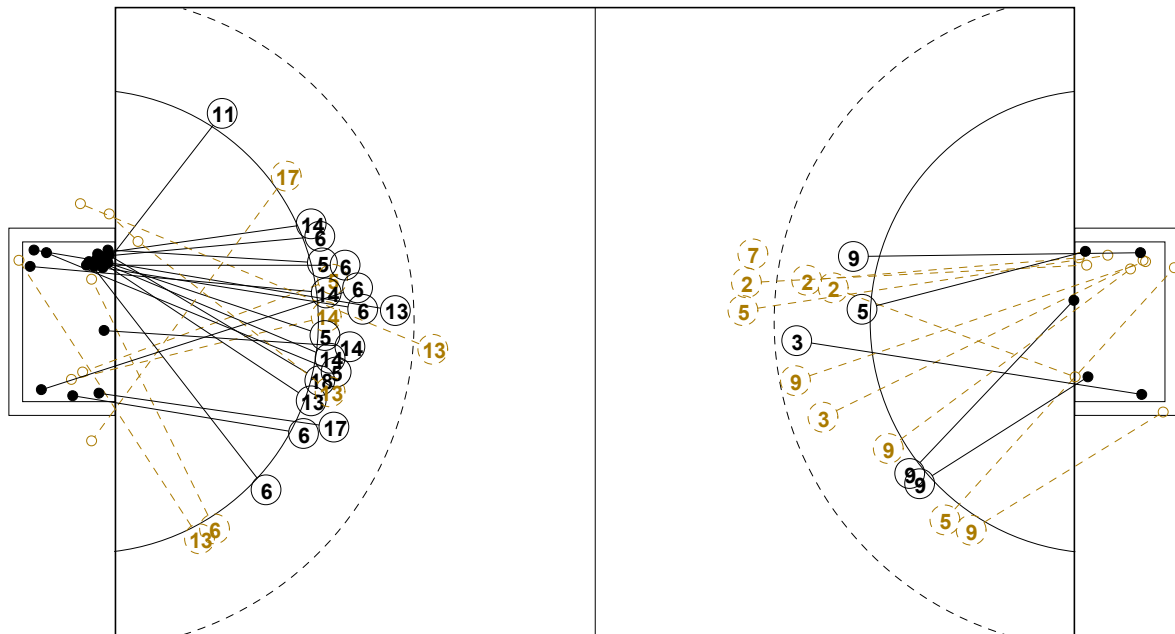

COURT PLAYER: GOALS/SHOTS

GOALKEEPER: SAVED/SHOTS

TEAM TOTALS	GOALS	SAVED	MISSED	POST	BLOCKED	TOTAL	RATE(%)
Field Shot	1	2	1			4	25.0%
Line Shot	5	2	2			9	55.6%
Wing Shot	3	1				4	75.0%
Fastbreak	21	2	2	2		27	77.8%
Breakthrough	3			1		4	75.0%
Free Throw							0.0%
7M-Throw	3					3	100.0%

XVII WOMEN'S JUNIOR WORLD CHAMPIONSHIP 2010 IN KOR PICTORIAL MATCH STATISTICS

ROUND 2

MATCH 21

100717021-21-1/1

1st Half
3 : 16

2nd Half
36 : 12

XVII WOMEN'S JUNIOR WORLD CHAMPIONSHIP 2010 IN KOR
MATCH SHOT REPORT