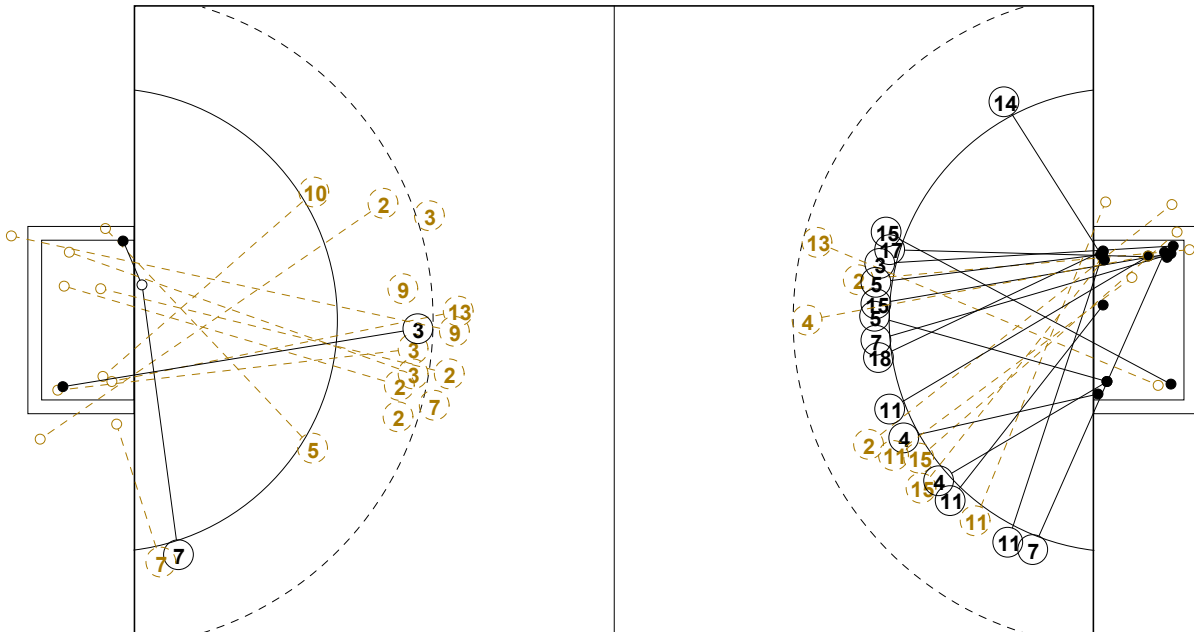

XVII WOMEN'S JUNIOR WORLD CHAMPIONSHIP 2010 IN KOR PICTORIAL MATCH STATISTICS

ROUND 2

MATCH 21

100717021-21-1/1