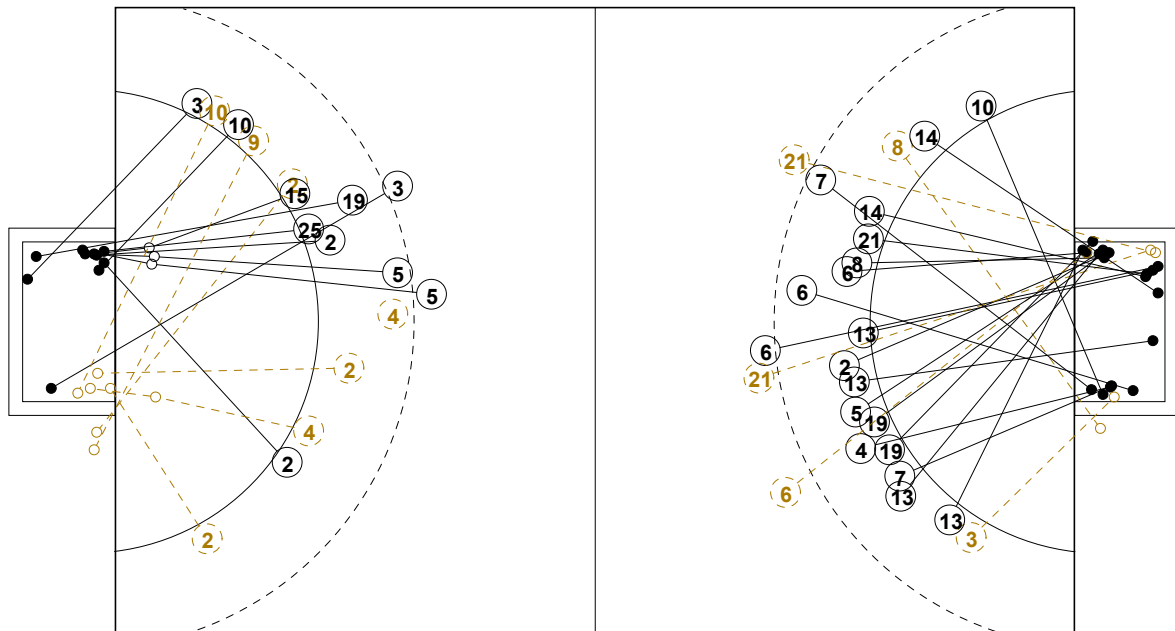

COURT PLAYER: GOALS/SHOTS

GOALKEEPER: SAVED/SHOTS

TEAM TOTALS	GOALS	SAVED	MISSED	POST	BLOCKED	TOTAL	RATE(%)
Field Shot	5	4	1	2		12	41.7%
Line Shot	12	1	1			14	85.7%
Wing Shot	4	2				6	66.7%
Fastbreak	9	2				11	81.8%
Breakthrough	2		1			3	66.7%
Free Throw	1					1	100.0%
7M-Throw	4					4	100.0%

XVII WOMEN'S JUNIOR WORLD CHAMPIONSHIP 2010 IN KOR PICTORIAL MATCH STATISTICS

ROUND 2

MATCH 20

100717020-21-1/1

**1st Half
16 : 7**

**2nd Half
18 : 37**