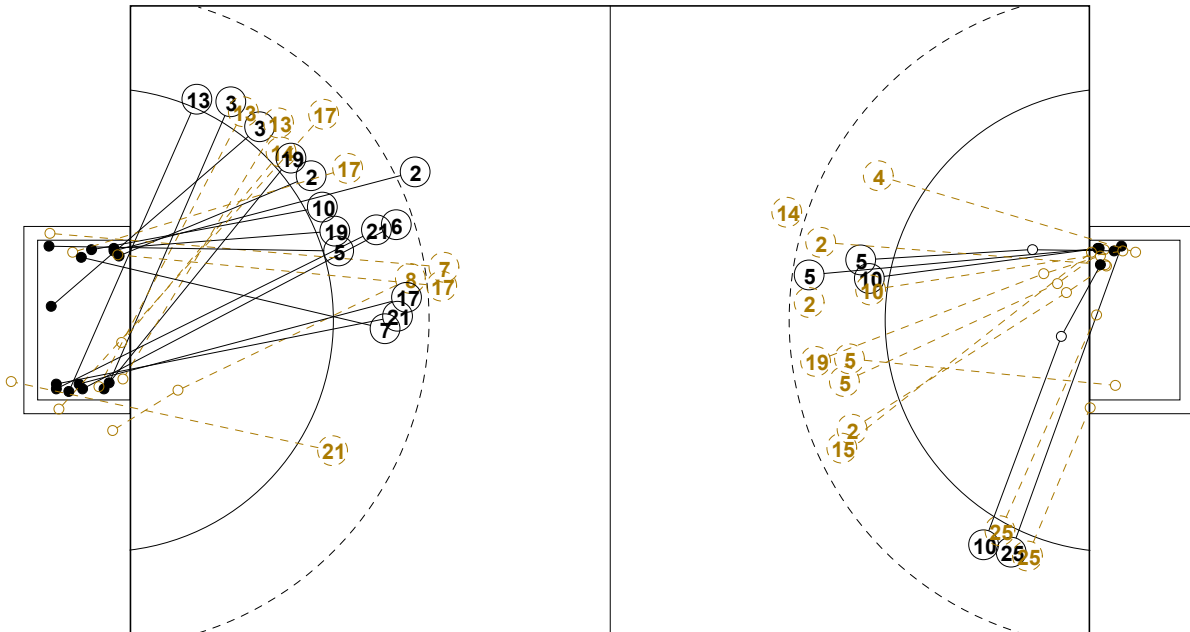

XVII WOMEN'S JUNIOR WORLD CHAMPIONSHIP 2010 IN KOR PICTORIAL MATCH STATISTICS

ROUND 2

MATCH 20

100717020-21-1/1