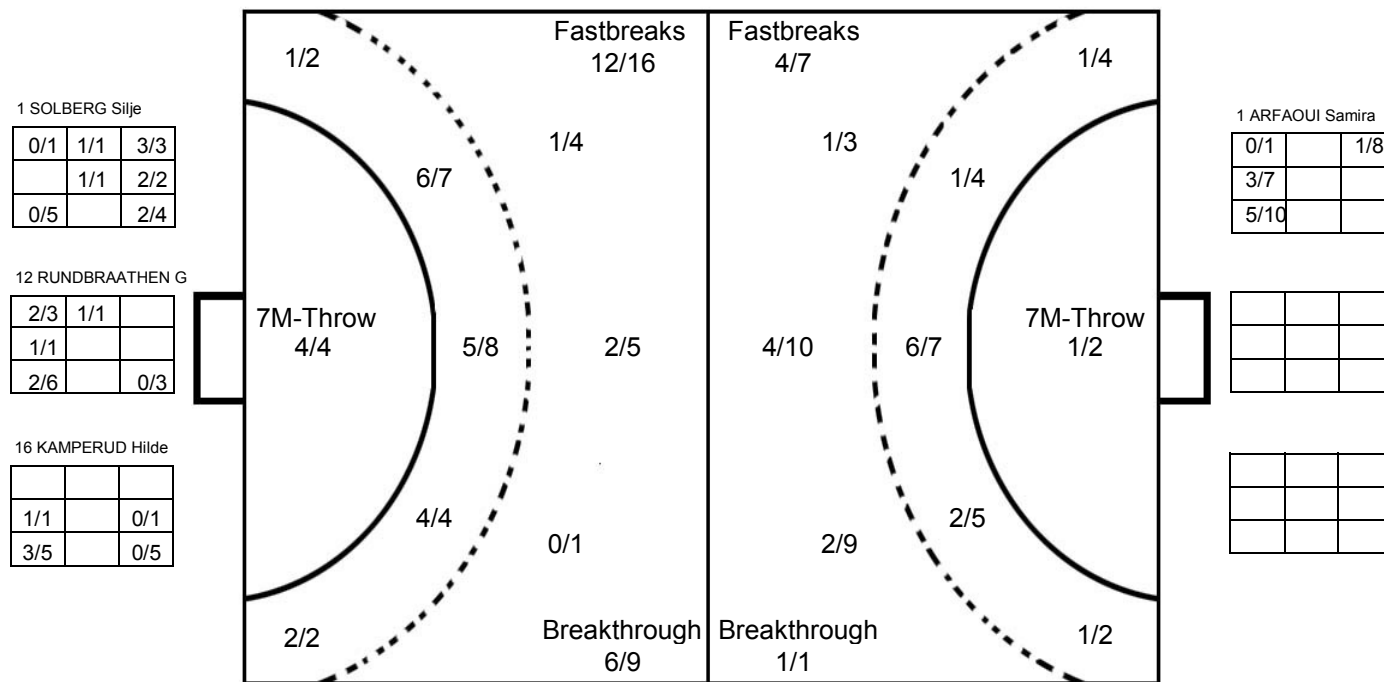

XVII WOMEN'S JUNIOR WORLD CHAMPIONSHIP 2010 IN KOR MATCH SHOT REPORT

ROUND 1

MATCH 1

100717001-41-1/1

NORWAY

1 SOLBERG Silje	2 HOMME Christine	3 KRISTIANSEN V	4 YTTERENG Hanna	5 MARCUSSEN Mai	6 OFTEDAL Stine	7 MOLID Mari	8 JAKOBSEN Maja
				1		4	
					1	2	2
		2	1	2	1		2
Post - 0 Miss - 0 Block - 0	Post - 1 Miss - 0 Block - 0	Post - 0 Miss - 0 Block - 0	Post - 0 Miss - 0 Block - 0	Post - 0 Miss - 0 Block - 0	Post - 0 Miss - 0 Block - 0	Post - 1 Miss - 1 Block - 0	Post - 1 Miss - 0 Block - 0
9 SOLBERG Sanna	10 MOERK Nora	12 RUNDBRAATHEN	13 SVENDSEN Silje	14 FOLKVORD Ellen	16 KAMPERUD Hilde	17 NOERSTEBOE K	18 HALL Susann iren
	1						
	1			1			1
	3		1	1	2	1	1
Post - 0 Miss - 0 Block - 0	Post - 0 Miss - 0 Block - 0	Post - 0 Miss - 0 Block - 0	Post - 0 Miss - 0 Block - 0	Post - 0 Miss - 0 Block - 0	Post - 0 Miss - 0 Block - 0	Post - 0 Miss - 0 Block - 0	Post - 0 Miss - 0 Block - 0

TUNISIA

1 ARFAOUI Samira	3 SEKRI Olfa	6 EL GHAOUI Asma	7 KABLOUTI Chaima	8 DHAOUADI Maroua	9 CHABCHOUB	10 DAOULA Nesrine	11 MANSOURI
				2			
				2			
		1	5	4	1	1	
Post - 0 Miss - 0 Block - 0	Post - 0 Miss - 0 Block - 0	Post - 0 Miss - 0 Block - 0	Post - 0 Miss - 0 Block - 2	Post - 0 Miss - 1 Block - 2	Post - 0 Miss - 0 Block - 1	Post - 0 Miss - 1 Block - 0	Post - 0 Miss - 0 Block - 0
12 BEN HADJ Rahma	14 BELGHALI Maroua	16 GABTNI Eya	17 NAGAZI Souha	18 HLAILI Refka	19 TRABELSI Sana	20 GHERISSI Elhem	27 GHOMRASNI
				1			
				2		2	1
Post - 0 Miss - 0 Block - 0	Post - 0 Miss - 0 Block - 0	Post - 0 Miss - 0 Block - 0	Post - 1 Miss - 1 Block - 0	Post - 0 Miss - 1 Block - 0	Post - 0 Miss - 0 Block - 0	Post - 0 Miss - 1 Block - 0	Post - 0 Miss - 0 Block - 0