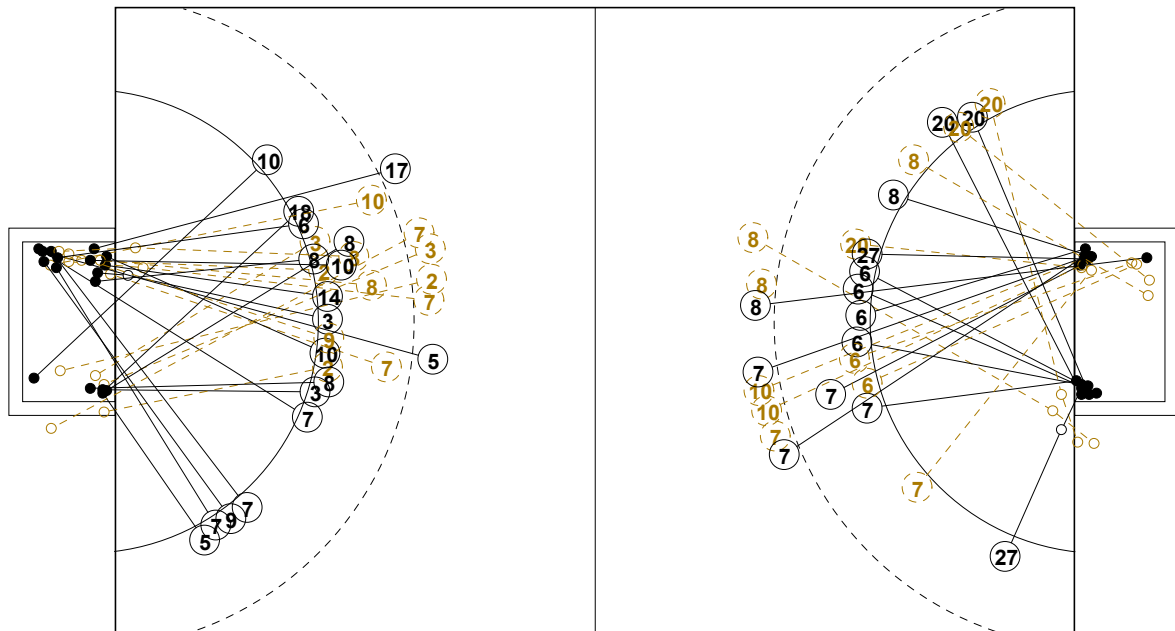

COURT PLAYER: GOALS/SHOTS

GOALKEEPER: SAVED/SHOTS

| TEAM TOTALS | GOALS | SAVED | MISSED | POST | BLOCKED | TOTAL | RATE(%) |
|--------------|-------|-------|--------|------|---------|-------|---------|
| Field Shot | 7 | 8 | 2 | 1 | 4 | 22 | 31.8% |
| Line Shot | 9 | 7 | | | | 16 | 56.3% |
| Wing Shot | 2 | 1 | 3 | | | 6 | 33.3% |
| Fastbreak | 4 | 2 | | | 1 | 7 | 57.1% |
| Breakthrough | 1 | | | | | 1 | 100.0% |
| Free Throw | | | | | | | 0.0% |
| 7M-Throw | 1 | 1 | | | | 2 | 50.0% |

XVII WOMEN'S JUNIOR WORLD CHAMPIONSHIP 2010 IN KOR

PICTORIAL MATCH STATISTICS

ROUND 1

MATCH 1

100717001-21-1/1

**1st Half
10 : 24**

**2nd Half
43 : 24**

XVII WOMEN'S JUNIOR WORLD CHAMPIONSHIP 2010 IN KOR MATCH SHOT REPORT