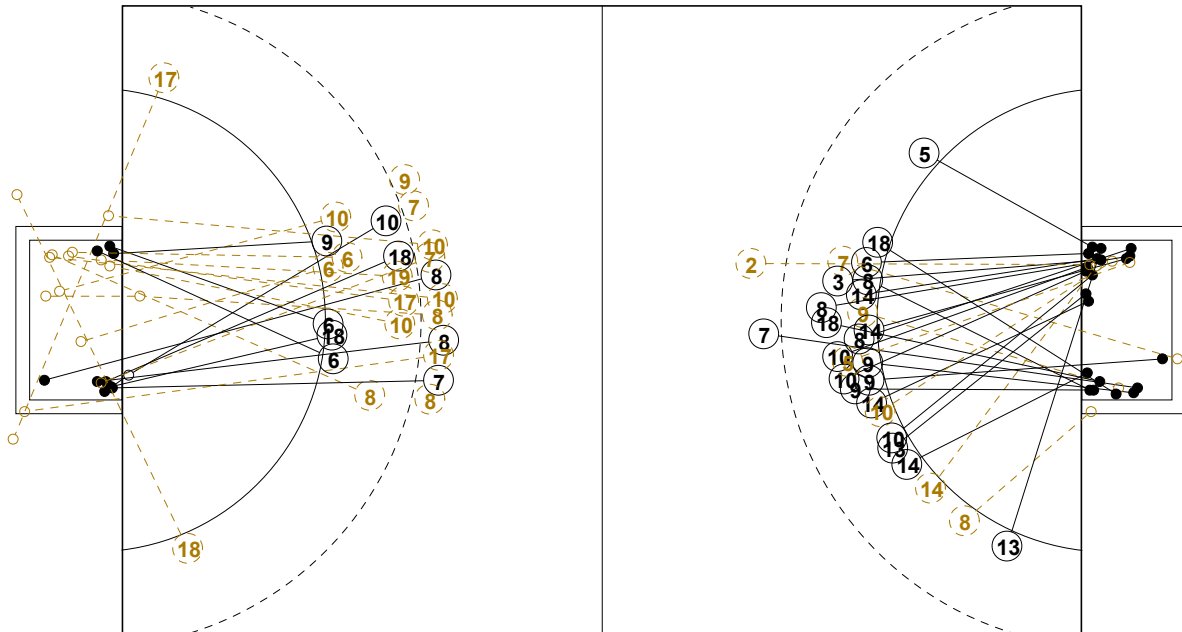

XVII WOMEN'S JUNIOR WORLD CHAMPIONSHIP 2010 IN KOR

PICTORIAL MATCH STATISTICS

ROUND 1

MATCH 1

100717001-21-1/1