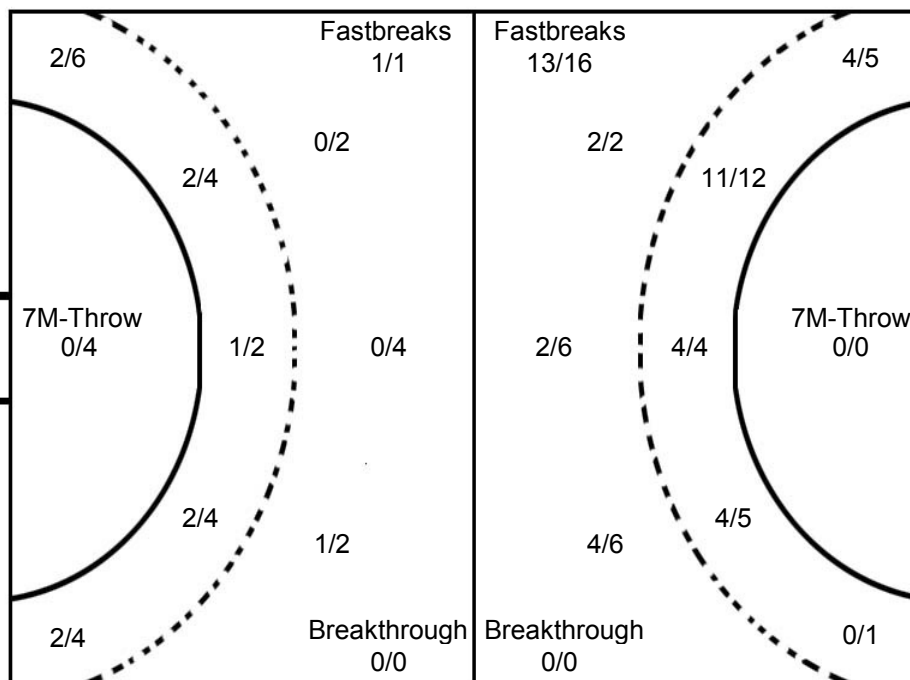

XVII WOMEN'S JUNIOR WORLD CHAMPIONSHIP 2010 IN KOR
MATCH SHOT REPORT

ROUND 2

MATCH 19

100717019-41-1/1

THAILAND

2 KANGRIT Kadnarin	3 NONGRUEANG	4 SILA Vanpen	5 BOONNAM	6 MEETHUEN P	7 LUKCHAN Mintra	8 WONGMAK T	9 MANMAI Pupana
						1	1
			1			1	2
Post - 0 Miss - 0 Block - 0	Post - 0 Miss - 0 Block - 1	Post - 0 Miss - 0 Block - 0	Post - 0 Miss - 2 Block - 0	Post - 1 Miss - 0 Block - 1	Post - 0 Miss - 0 Block - 0	Post - 0 Miss - 0 Block - 0	Post - 0 Miss - 2 Block - 0
10 SRITHAMMA K	12 BUREERUK P	13 NOOWONG	14 HONGBOODDEE S	15 SAWATPON W	16 WAILIM Wanika	18 KAEWLUANG K	19 TONPO M
		1		1			
Post - 0 Miss - 1 Block - 0	Post - 0 Miss - 0 Block - 0	Post - 0 Miss - 2 Block - 0	Post - 0 Miss - 0 Block - 0	Post - 0 Miss - 1 Block - 0	Post - 0 Miss - 0 Block - 0	Post - 0 Miss - 0 Block - 0	Post - 0 Miss - 0 Block - 0

12 BUREERUK P

0/4	0/3	1/7
0/1	2/2	0/9
0/7	3/3	1/6

16 WAILIM Wanika

0/1		0/2
0/2		0/1
0/1		0/2

1 JANURIK Kinga

0/1		
	3/3	1/2
	3/4	1/6

16 OGUNTOYE V

0/1		
0/1	3/3	0/1

HUNGARY

1 JANURIK Kinga	3 DRAVAI Gyongyi	4 TAMAS Krisztina	6 KOVACS Anna	7 TURCSANYI K	8 KOVACSICS Aniko	10 HORNYAK Dora	11 LERANT Vivien
			2			1	
			2				2
Post - 0 Miss - 0 Block - 0	Post - 1 Miss - 0 Block - 0	Post - 0 Miss - 0 Block - 0	Post - 1 Miss - 0 Block - 0	Post - 0 Miss - 1 Block - 0	Post - 0 Miss - 0 Block - 0	Post - 0 Miss - 0 Block - 0	Post - 0 Miss - 1 Block - 0
12 VIG Vivien	13 SZALAI Babet	14 KISFALUDY Anett	15 DAJKA Bettina	16 OGUNTOYE V	17 HOSSZU Boglarka	18 HORVATH	19 DEAKI Dora
	1	1	1		1	1	1
			4		2		1
	1	2	1			1	1
Post - 0 Miss - 0 Block - 0	Post - 0 Miss - 0 Block - 0	Post - 0 Miss - 0 Block - 0	Post - 0 Miss - 0 Block - 0	Post - 0 Miss - 0 Block - 0	Post - 1 Miss - 0 Block - 0	Post - 1 Miss - 0 Block - 0	Post - 0 Miss - 0 Block - 0