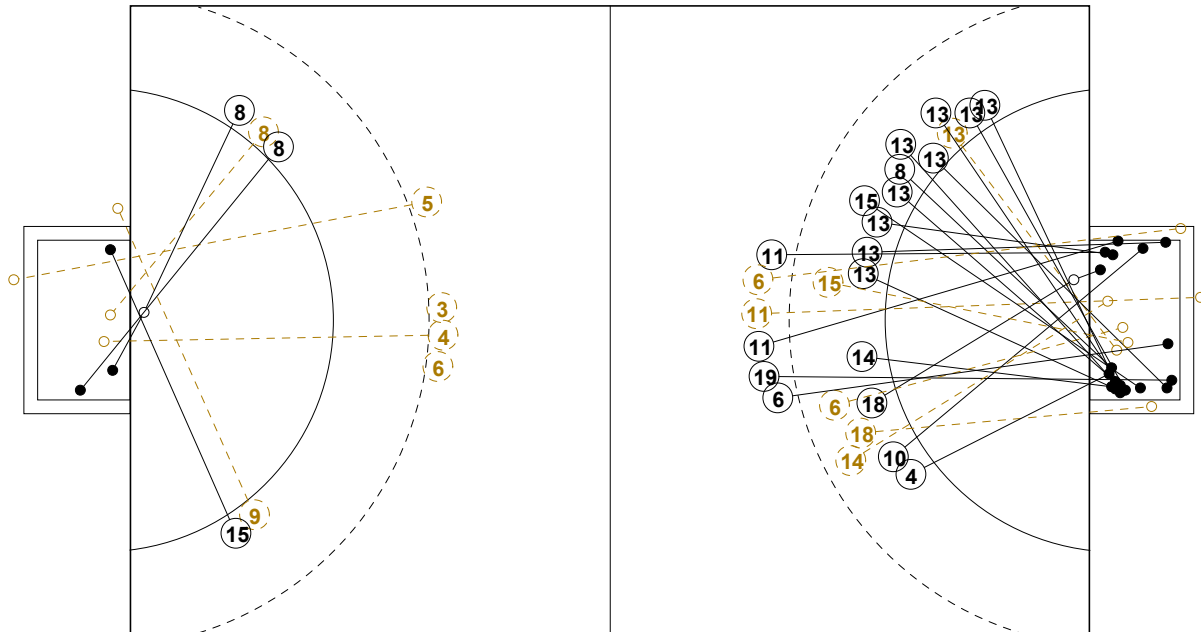

XVII WOMEN'S JUNIOR WORLD CHAMPIONSHIP 2010 IN KOR PICTORIAL MATCH STATISTICS

ROUND 2

MATCH 19

100717019-21-1/1

1st Half
3 : 19

2nd Half
44 : 11