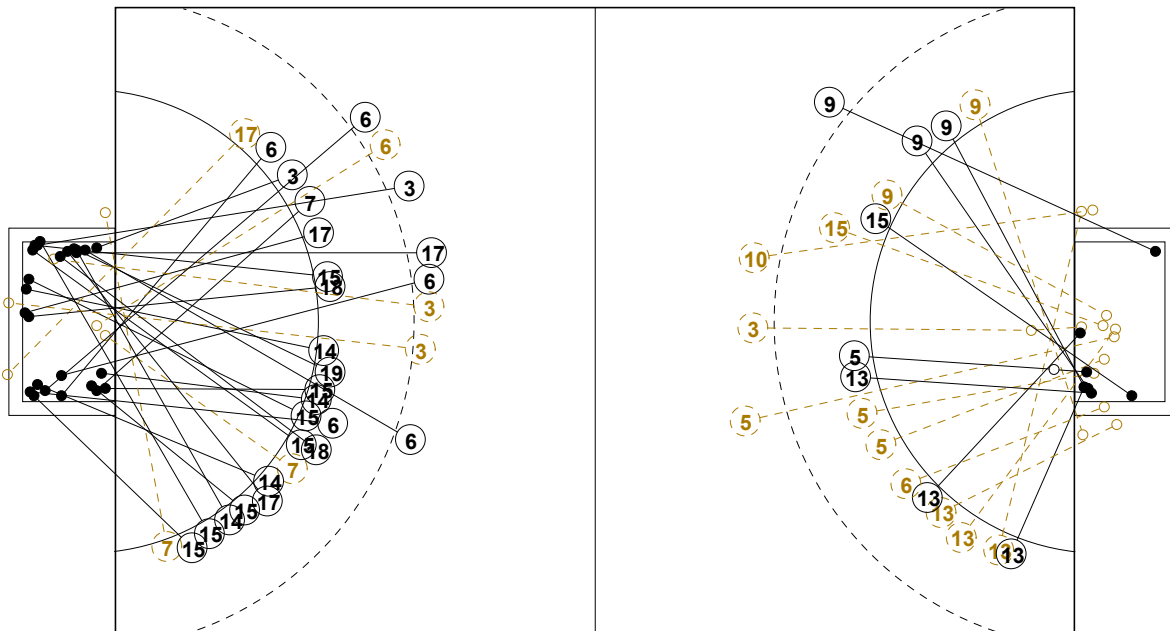

XVII WOMEN'S JUNIOR WORLD CHAMPIONSHIP 2010 IN KOR PICTORIAL MATCH STATISTICS

ROUND 2

MATCH 19

100717019-21-1/1

1st Half
3 : 19

2nd Half
44 : 11