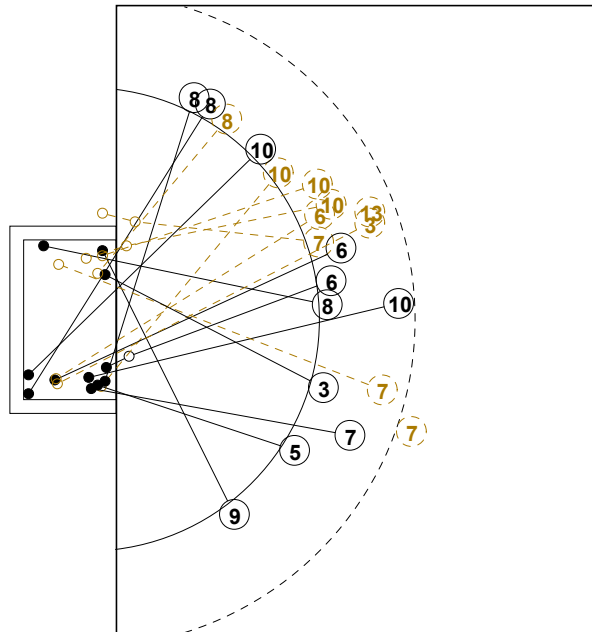

**COURT PLAYER: GOALS/SHOTS**

**GOALKEEPER: SAVED/SHOTS**

TEAM TOTALS	GOALS	SAVED	MISSED	POST	BLOCKED	TOTAL	RATE(%)
Field Shot	1	2			4	7	14.3%
Line Shot	6	6	1	1		14	42.9%
Wing Shot	7	3				10	70.0%
Fastbreak	5	1	1			7	71.4%
Breakthrough	3	1				4	75.0%
Free Throw							0.0%
7M-Throw	5					5	100.0%

# XVII WOMEN'S JUNIOR WORLD CHAMPIONSHIP 2010 IN KOR PICTORIAL MATCH STATISTICS

ROUND 2

MATCH 17

100717017-21-1/1

1st Half  
11 : 15

2nd Half  
27 : 25

XVII WOMEN'S JUNIOR WORLD CHAMPIONSHIP 2010 IN KOR  
MATCH SHOT REPORT