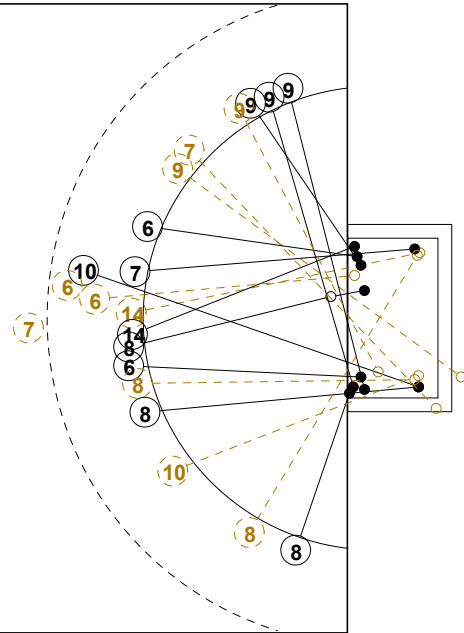

**COURT PLAYER: GOALS/SHOTS**

**GOALKEEPER: SAVED/SHOTS**

TEAM TOTALS	GOALS	SAVED	MISSED	POST	BLOCKED	TOTAL	RATE(%)
Field Shot	1	2			4	7	14.3%
Line Shot	6	6	1	1		14	42.9%
Wing Shot	7	3				10	70.0%
Fastbreak	5	1	1			7	71.4%
Breakthrough	3	1				4	75.0%
Free Throw							0.0%
7M-Throw	5					5	100.0%

# XVII WOMEN'S JUNIOR WORLD CHAMPIONSHIP 2010 IN KOR PICTORIAL MATCH STATISTICS

ROUND 2

MATCH 17

100717017-21-1/1

1st Half  
11 : 15

2nd Half  
27 : 25

XVII WOMEN'S JUNIOR WORLD CHAMPIONSHIP 2010 IN KOR  
MATCH SHOT REPORT