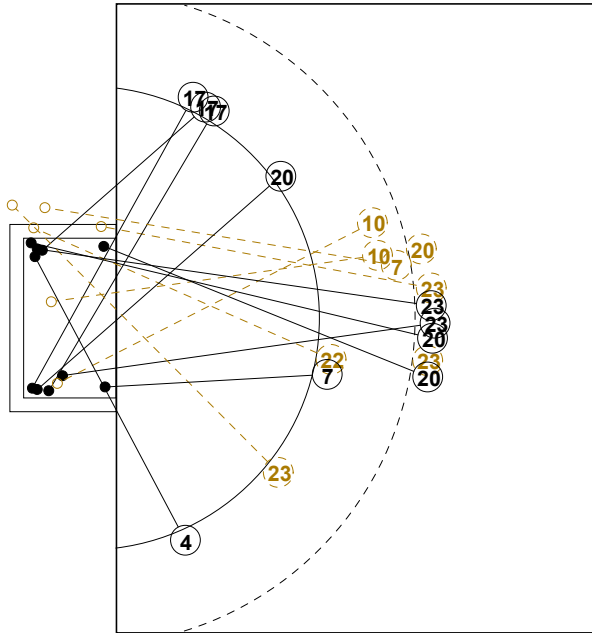

XVII WOMEN'S JUNIOR WORLD CHAMPIONSHIP 2010 IN KOR PICTORIAL MATCH STATISTICS

ROUND 2

MATCH 17

100717017-21-1/1