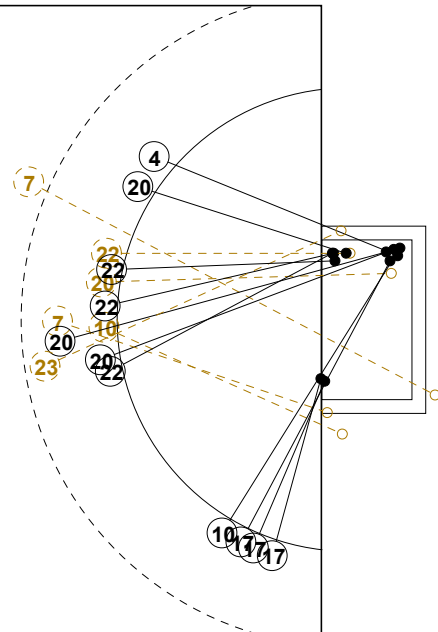

**COURT PLAYER: GOALS/SHOTS**

**GOALKEEPER: SAVED/SHOTS**

TEAM TOTALS	GOALS	SAVED	MISSED	POST	BLOCKED	TOTAL	RATE(%)
Field Shot	1	2			4	7	14.3%
Line Shot	6	6	1	1		14	42.9%
Wing Shot	7	3				10	70.0%
Fastbreak	5	1	1			7	71.4%
Breakthrough	3	1				4	75.0%
Free Throw							0.0%
7M-Throw	5					5	100.0%

# XVII WOMEN'S JUNIOR WORLD CHAMPIONSHIP 2010 IN KOR PICTORIAL MATCH STATISTICS

ROUND 2

MATCH 17

100717017-21-1/1

1st Half  
11 : 15

2nd Half  
27 : 25

XVII WOMEN'S JUNIOR WORLD CHAMPIONSHIP 2010 IN KOR  
MATCH SHOT REPORT