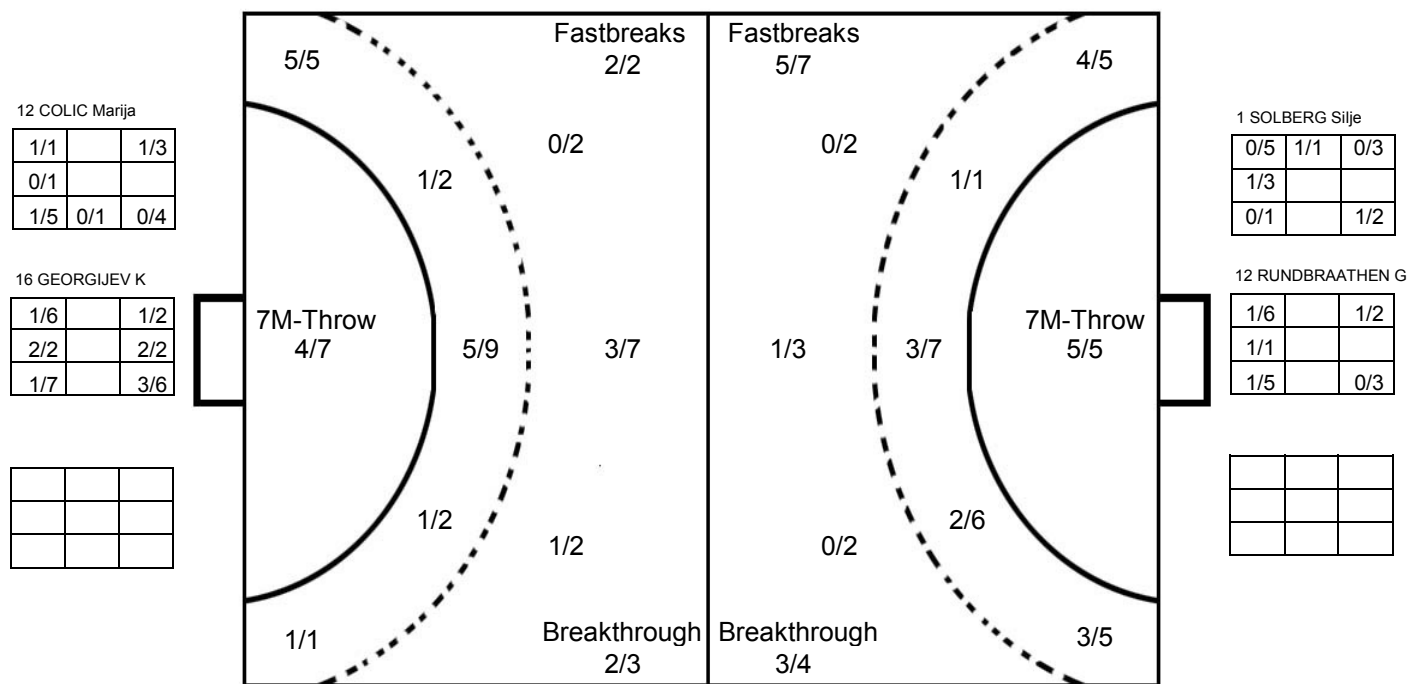

XVII WOMEN'S JUNIOR WORLD CHAMPIONSHIP 2010 IN KOR
MATCH SHOT REPORT

ROUND 2

MATCH 17

100717017-41-1/1

SERBIA

1 RISOVIC Jovana	2 RIBICIC Nina	4 RABATA Timea	5 POPOVIC Ivana	6 OBRADOVIC Marija	7 RADOICIC Maja	8 FILIPOVIC Sandra	9 VASIC Natalija
<table border="1"><tr><td></td><td></td><td></td></tr><tr><td></td><td></td><td></td></tr><tr><td></td><td></td><td></td></tr></table>	<table border="1"><tr><td></td><td></td><td></td></tr><tr><td></td><td></td><td></td></tr><tr><td></td><td></td><td></td></tr></table>	<table border="1"><tr><td>1</td><td></td><td>1</td></tr><tr><td></td><td></td><td></td></tr><tr><td></td><td></td><td></td></tr></table>	<table border="1"><tr><td></td><td></td><td></td></tr><tr><td></td><td></td><td></td></tr><tr><td></td><td></td><td></td></tr></table>	<table border="1"><tr><td></td><td></td><td></td></tr><tr><td></td><td></td><td></td></tr><tr><td></td><td></td><td></td></tr></table>	<table border="1"><tr><td></td><td></td><td></td></tr><tr><td>1</td><td></td><td></td></tr><tr><td></td><td></td><td></td></tr></table>	<table border="1"><tr><td></td><td></td><td></td></tr><tr><td></td><td></td><td></td></tr><tr><td></td><td></td><td></td></tr></table>	<table border="1"><tr><td></td><td></td><td></td></tr><tr><td></td><td></td><td></td></tr><tr><td></td><td></td><td></td></tr></table>
Post - 0 Miss - 0 Block - 0	Post - 0 Miss - 0 Block - 0	Post - 0 Miss - 0 Block - 0	Post - 0 Miss - 0 Block - 0	Post - 0 Miss - 0 Block - 0	Post - 1 Miss - 2 Block - 0	Post - 0 Miss - 0 Block - 0	Post - 0 Miss - 0 Block - 0
10 RADOJEVIC Dijana	12 COLIC Marija	16 GEORGIJEV K	17 NIKOLIC Zeljka	18 TOMANIC Tamara	20 ZIVKOVIC Jelena	22 CVIJIC Dragana	23 TRIFUNOVIC J
<table border="1"><tr><td>1</td><td></td><td></td></tr><tr><td></td><td></td><td></td></tr><tr><td></td><td></td><td></td></tr></table>	<table border="1"><tr><td></td><td></td><td></td></tr><tr><td></td><td></td><td></td></tr><tr><td></td><td></td><td></td></tr></table>	<table border="1"><tr><td></td><td></td><td></td></tr><tr><td></td><td></td><td></td></tr><tr><td></td><td></td><td></td></tr></table>	<table border="1"><tr><td>3</td><td></td><td>1</td></tr><tr><td></td><td></td><td></td></tr><tr><td></td><td></td><td>2</td></tr></table>	<table border="1"><tr><td></td><td></td><td></td></tr><tr><td></td><td></td><td></td></tr><tr><td></td><td></td><td></td></tr></table>	<table border="1"><tr><td>4</td><td></td><td>1</td></tr><tr><td>1</td><td></td><td></td></tr><tr><td>1</td><td></td><td>2</td></tr></table>	<table border="1"><tr><td></td><td></td><td></td></tr><tr><td></td><td></td><td></td></tr><tr><td>3</td><td></td><td></td></tr></table>	<table border="1"><tr><td>1</td><td></td><td>1</td></tr><tr><td></td><td></td><td></td></tr><tr><td></td><td></td><td></td></tr></table>
Post - 0 Miss - 1 Block - 0	Post - 0 Miss - 0 Block - 0	Post - 0 Miss - 0 Block - 0	Post - 0 Miss - 0 Block - 0	Post - 0 Miss - 0 Block - 0	Post - 0 Miss - 0 Block - 1	Post - 1 Miss - 0 Block - 0	Post - 2 Miss - 1 Block - 1

NORWAY

1 SOLBERG Silje	2 HOMME Christine	3 KRISTIANSEN V	4 YTTERENG Hanna	5 MARCUSSEN Mai	6 OFTEDAL Stine	7 MOLID Mari	8 JAKOBSEN Maja
<table border="1"><tr><td></td><td></td><td></td></tr><tr><td></td><td></td><td></td></tr><tr><td></td><td></td><td></td></tr></table>	<table border="1"><tr><td></td><td></td><td></td></tr><tr><td></td><td></td><td></td></tr><tr><td></td><td></td><td></td></tr></table>	<table border="1"><tr><td></td><td></td><td></td></tr><tr><td></td><td></td><td>1</td></tr><tr><td></td><td></td><td></td></tr></table>	<table border="1"><tr><td></td><td></td><td></td></tr><tr><td></td><td></td><td></td></tr><tr><td></td><td></td><td></td></tr></table>	<table border="1"><tr><td></td><td></td><td></td></tr><tr><td>1</td><td></td><td></td></tr><tr><td></td><td></td><td></td></tr></table>	<table border="1"><tr><td>1</td><td></td><td></td></tr><tr><td>2</td><td></td><td>1</td></tr><tr><td></td><td></td><td></td></tr></table>	<table border="1"><tr><td>2</td><td></td><td></td></tr><tr><td></td><td></td><td></td></tr><tr><td>1</td><td></td><td></td></tr></table>	<table border="1"><tr><td>1</td><td></td><td>2</td></tr><tr><td></td><td></td><td></td></tr><tr><td>1</td><td>1</td><td>1</td></tr></table>
Post - 0 Miss - 0 Block - 0	Post - 0 Miss - 0 Block - 0	Post - 0 Miss - 0 Block - 0	Post - 0 Miss - 0 Block - 0	Post - 0 Miss - 0 Block - 0	Post - 0 Miss - 0 Block - 1	Post - 1 Miss - 1 Block - 2	Post - 0 Miss - 0 Block - 0
9 SOLBERG Sanna	10 MOERK Nora	12 RUNDBRAATHEN	13 SVENDSEN Silje	14 FOLKVORD Ellen	16 KAMPERUD Hilde	17 NOERSTEBOE K	18 HALL Susann iren
<table border="1"><tr><td></td><td></td><td></td></tr><tr><td></td><td></td><td></td></tr><tr><td>1</td><td></td><td>3</td></tr></table>	<table border="1"><tr><td>1</td><td></td><td>1</td></tr><tr><td>1</td><td></td><td></td></tr><tr><td>3</td><td></td><td>1</td></tr></table>	<table border="1"><tr><td></td><td></td><td></td></tr><tr><td></td><td></td><td></td></tr><tr><td></td><td></td><td></td></tr></table>	<table border="1"><tr><td></td><td></td><td></td></tr><tr><td></td><td></td><td></td></tr><tr><td></td><td></td><td></td></tr></table>	<table border="1"><tr><td></td><td></td><td></td></tr><tr><td></td><td></td><td></td></tr><tr><td>1</td><td></td><td></td></tr></table>	<table border="1"><tr><td></td><td></td><td></td></tr><tr><td></td><td></td><td></td></tr><tr><td></td><td></td><td></td></tr></table>	<table border="1"><tr><td></td><td></td><td></td></tr><tr><td></td><td></td><td></td></tr><tr><td></td><td></td><td></td></tr></table>	<table border="1"><tr><td></td><td></td><td></td></tr><tr><td></td><td></td><td></td></tr><tr><td></td><td></td><td></td></tr></table>
Post - 0 Miss - 1 Block - 0	Post - 0 Miss - 0 Block - 0	Post - 0 Miss - 0 Block - 0	Post - 0 Miss - 0 Block - 1	Post - 0 Miss - 0 Block - 0	Post - 0 Miss - 0 Block - 0	Post - 0 Miss - 0 Block - 0	Post - 0 Miss - 0 Block - 0