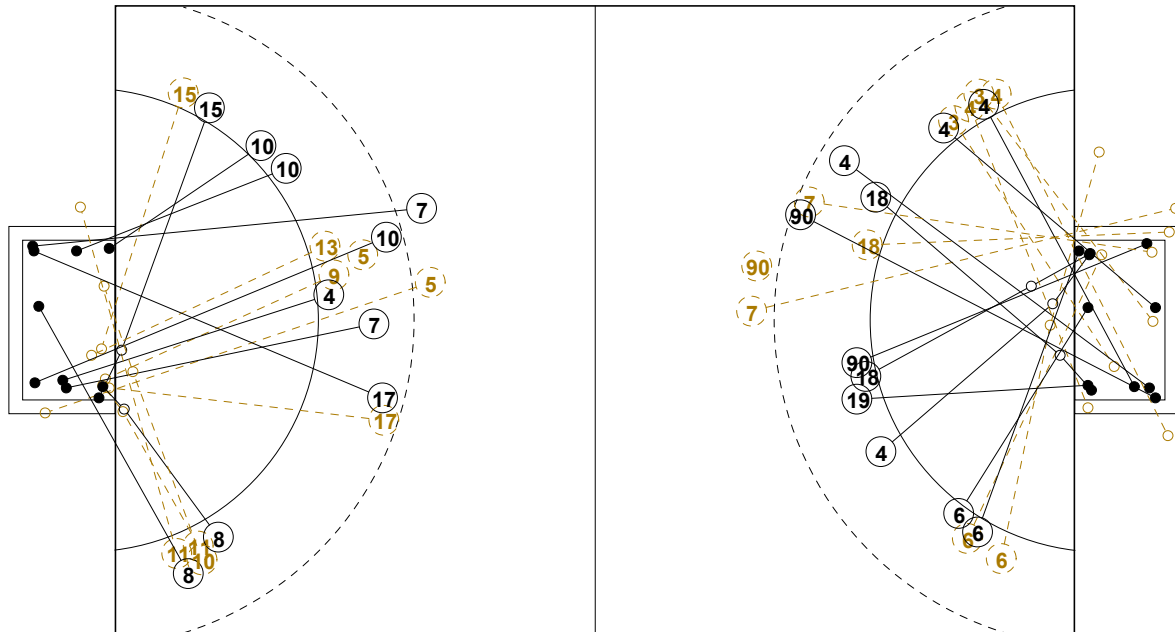

XVII WOMEN'S JUNIOR WORLD CHAMPIONSHIP 2010 IN KOR PICTORIAL MATCH STATISTICS

ROUND 2

MATCH 16

100717016-21-1/1