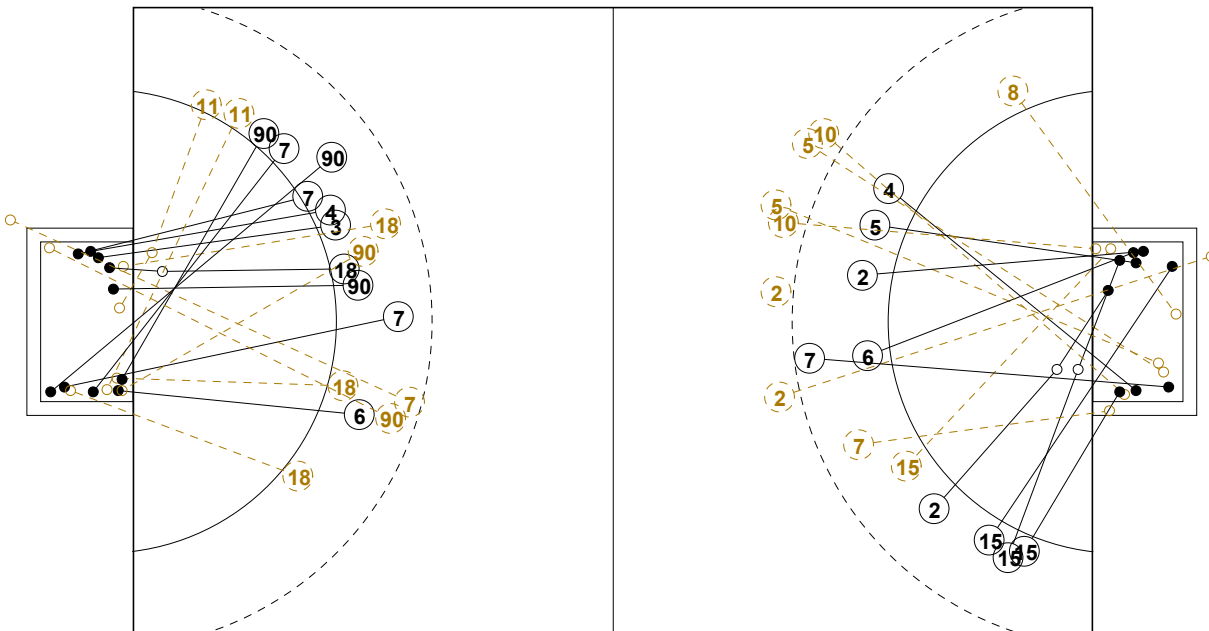

COURT PLAYER: GOALS/SHOTS

GOALKEEPER: SAVED/SHOTS

TEAM TOTALS	GOALS	SAVED	MISSED	POST	BLOCKED	TOTAL	RATE(%)
Field Shot	4	5	1	1	1	12	33.3%
Line Shot	4	1		1	1	7	57.1%
Wing Shot	6	3	1			10	60.0%
Fastbreak	3	1				4	75.0%
Breakthrough	2	2				4	50.0%
Free Throw							0.0%
7M-Throw	1					1	100.0%

XVII WOMEN'S JUNIOR WORLD CHAMPIONSHIP 2010 IN KOR PICTORIAL MATCH STATISTICS

ROUND 2

MATCH 16

100717016-21-1/1

1st Half
10 : 12

2nd Half
23 : 20

XVII WOMEN'S JUNIOR WORLD CHAMPIONSHIP 2010 IN KOR
MATCH SHOT REPORT