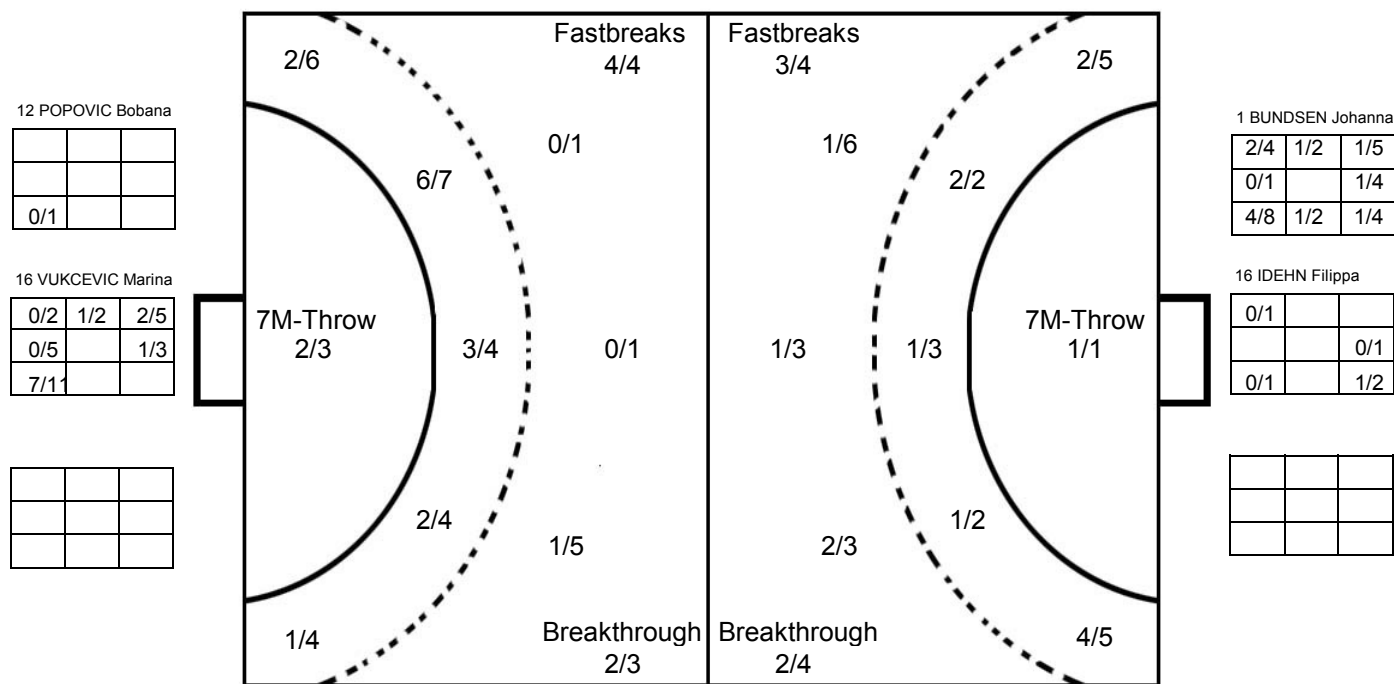

XVII WOMEN'S JUNIOR WORLD CHAMPIONSHIP 2010 IN KOR
MATCH SHOT REPORT

ROUND 2

MATCH 16

100717016-41-1/1

MONTENEGRO

1 TATAR Zeljka	3 VLAHOVIC Milica	4 MEHMEDOVIC Majda	5 JOLICIC Maja	6 PREMOVIC Sanja	7 MARKOVIC Jelena	8 MISUROVIC Ana	9 DESPOTOVIC Jelen
<table border="1"><tr><td></td><td></td><td></td></tr><tr><td></td><td></td><td></td></tr><tr><td></td><td></td><td></td></tr></table>	<table border="1"><tr><td></td><td></td><td></td></tr><tr><td></td><td></td><td>1</td></tr><tr><td></td><td></td><td></td></tr></table>	<table border="1"><tr><td></td><td>1</td><td>2</td></tr><tr><td></td><td></td><td>1</td></tr><tr><td>1</td><td></td><td></td></tr></table>	<table border="1"><tr><td></td><td></td><td></td></tr><tr><td></td><td></td><td></td></tr><tr><td></td><td></td><td></td></tr></table>	<table border="1"><tr><td></td><td></td><td></td></tr><tr><td></td><td></td><td></td></tr><tr><td>2</td><td>1</td><td></td></tr></table>	<table border="1"><tr><td>1</td><td></td><td></td></tr><tr><td>1</td><td></td><td>1</td></tr><tr><td></td><td></td><td></td></tr></table>	<table border="1"><tr><td></td><td></td><td></td></tr><tr><td></td><td></td><td></td></tr><tr><td></td><td></td><td></td></tr></table>	<table border="1"><tr><td></td><td></td><td></td></tr><tr><td></td><td></td><td></td></tr><tr><td></td><td></td><td></td></tr></table>
Post - 0 Miss - 0 Block - 0	Post - 0 Miss - 0 Block - 0	Post - 1 Miss - 1 Block - 0	Post - 0 Miss - 0 Block - 0	Post - 0 Miss - 1 Block - 0	Post - 0 Miss - 2 Block - 0	Post - 0 Miss - 0 Block - 0	Post - 0 Miss - 0 Block - 0
11 KLIKOVAC Andrea	12 POPOVIC Bobana	14 DELIC Danica	16 VUKCEVIC Marina	17 NOVAKOVIC Andjel	18 LAZOVIC Suzana	19 VUKCEVIC Sara	90 KNEZEVIC Milena
<table border="1"><tr><td></td><td></td><td>1</td></tr><tr><td></td><td></td><td></td></tr><tr><td></td><td></td><td></td></tr></table>	<table border="1"><tr><td></td><td></td><td></td></tr><tr><td></td><td></td><td></td></tr><tr><td></td><td></td><td></td></tr></table>	<table border="1"><tr><td></td><td></td><td></td></tr><tr><td></td><td></td><td></td></tr><tr><td></td><td></td><td></td></tr></table>	<table border="1"><tr><td></td><td></td><td></td></tr><tr><td></td><td></td><td></td></tr><tr><td></td><td></td><td></td></tr></table>	<table border="1"><tr><td></td><td></td><td></td></tr><tr><td></td><td></td><td></td></tr><tr><td></td><td></td><td></td></tr></table>	<table border="1"><tr><td></td><td></td><td></td></tr><tr><td></td><td></td><td>1</td></tr><tr><td>1</td><td></td><td>2</td></tr></table>	<table border="1"><tr><td></td><td></td><td></td></tr><tr><td></td><td></td><td>1</td></tr><tr><td></td><td></td><td></td></tr></table>	<table border="1"><tr><td></td><td>2</td><td>1</td></tr><tr><td></td><td></td><td></td></tr><tr><td>1</td><td></td><td>1</td></tr></table>
Post - 0 Miss - 0 Block - 0	Post - 0 Miss - 0 Block - 0	Post - 0 Miss - 0 Block - 0	Post - 0 Miss - 0 Block - 0	Post - 0 Miss - 0 Block - 0	Post - 1 Miss - 0 Block - 0	Post - 0 Miss - 0 Block - 0	Post - 0 Miss - 0 Block - 1

SWEDEN

1 BUNDSSEN Johanna	2 JEPPSSON Hanna	3 HAWIA S Emma	4 ENHORNING Elin	5 WESTBERG Johana	6 WALTER Anna	7 HAGMAN Nathalie	8 KELLOKOSKI Ida
<table border="1"><tr><td></td><td></td><td></td></tr><tr><td></td><td></td><td></td></tr><tr><td></td><td></td><td></td></tr></table>	<table border="1"><tr><td></td><td></td><td></td></tr><tr><td>1</td><td></td><td></td></tr><tr><td>1</td><td></td><td></td></tr></table>	<table border="1"><tr><td></td><td></td><td></td></tr><tr><td></td><td></td><td></td></tr><tr><td></td><td></td><td></td></tr></table>	<table border="1"><tr><td></td><td></td><td></td></tr><tr><td>1</td><td></td><td>1</td></tr><tr><td></td><td></td><td></td></tr></table>	<table border="1"><tr><td></td><td></td><td></td></tr><tr><td>1</td><td></td><td></td></tr><tr><td></td><td></td><td></td></tr></table>	<table border="1"><tr><td></td><td></td><td></td></tr><tr><td>1</td><td></td><td></td></tr><tr><td></td><td></td><td></td></tr></table>	<table border="1"><tr><td></td><td></td><td>2</td></tr><tr><td>1</td><td></td><td></td></tr><tr><td>1</td><td></td><td></td></tr></table>	<table border="1"><tr><td></td><td></td><td></td></tr><tr><td></td><td></td><td>1</td></tr><tr><td></td><td></td><td></td></tr></table>
Post - 0 Miss - 0 Block - 0	Post - 0 Miss - 1 Block - 1	Post - 0 Miss - 0 Block - 0	Post - 0 Miss - 0 Block - 0	Post - 1 Miss - 0 Block - 1	Post - 0 Miss - 0 Block - 0	Post - 1 Miss - 0 Block - 0	Post - 0 Miss - 0 Block - 0
9 WESTBERG Emelie	10 ROBERTS Jamina	11 DAFE Edijana	12 KRONQVIST Tove	13 ENGDAHL Ebba	15 FOGELSTROM	16 IDEHN Filipa	17 ROXA Anna
<table border="1"><tr><td></td><td></td><td></td></tr><tr><td></td><td></td><td></td></tr><tr><td></td><td></td><td></td></tr></table>	<table border="1"><tr><td></td><td></td><td>1</td></tr><tr><td></td><td></td><td>1</td></tr><tr><td></td><td></td><td>1</td></tr></table>	<table border="1"><tr><td></td><td></td><td></td></tr><tr><td></td><td></td><td></td></tr><tr><td></td><td></td><td></td></tr></table>	<table border="1"><tr><td></td><td></td><td></td></tr><tr><td></td><td></td><td></td></tr><tr><td></td><td></td><td></td></tr></table>	<table border="1"><tr><td></td><td></td><td></td></tr><tr><td></td><td></td><td></td></tr><tr><td></td><td></td><td></td></tr></table>	<table border="1"><tr><td></td><td></td><td></td></tr><tr><td>1</td><td></td><td></td></tr><tr><td>2</td><td></td><td>1</td></tr></table>	<table border="1"><tr><td></td><td></td><td></td></tr><tr><td></td><td></td><td></td></tr><tr><td></td><td></td><td></td></tr></table>	<table border="1"><tr><td></td><td></td><td></td></tr><tr><td></td><td></td><td>1</td></tr><tr><td></td><td></td><td></td></tr></table>
Post - 0 Miss - 0 Block - 0	Post - 0 Miss - 0 Block - 0	Post - 0 Miss - 1 Block - 0	Post - 0 Miss - 0 Block - 0	Post - 0 Miss - 0 Block - 0	Post - 0 Miss - 0 Block - 0	Post - 0 Miss - 0 Block - 0	Post - 0 Miss - 0 Block - 0