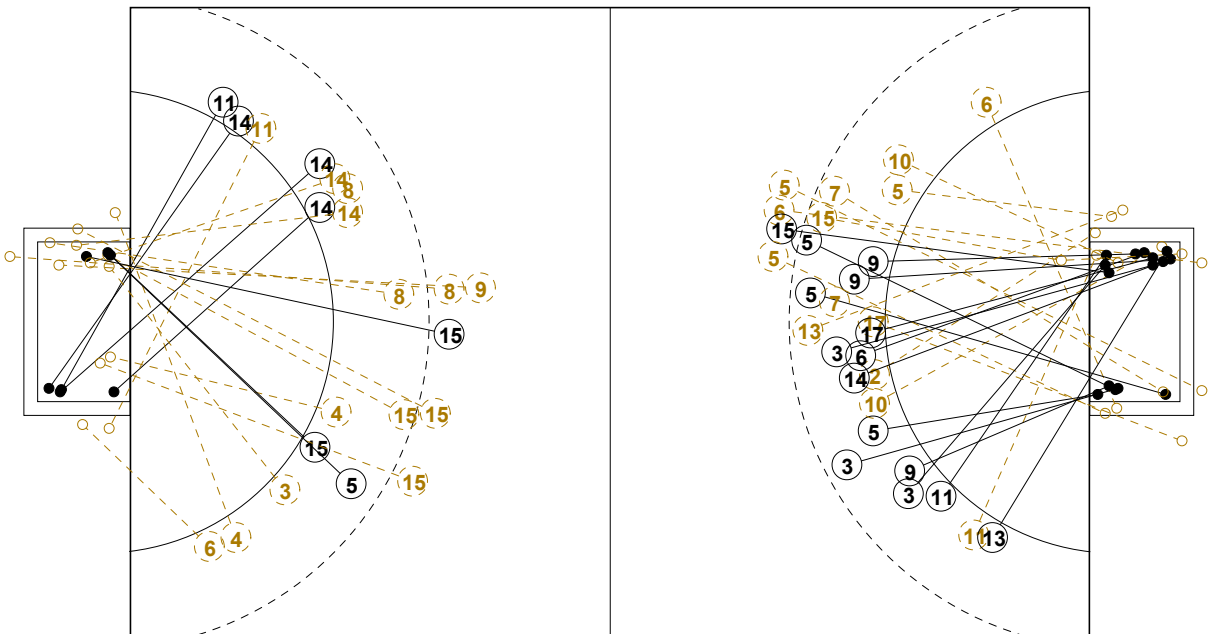

XVII WOMEN'S JUNIOR WORLD CHAMPIONSHIP 2010 IN KOR PICTORIAL MATCH STATISTICS

ROUND 1

MATCH 10

100717010-21-1/1

1st Half
22 : 10

2nd Half
19 : 38

THE 17th WOMEN'S JUNIOR HANDBALL WORLD CHAMPIONSHIP
2010 SEUL - GWANGJU - CHEONGJU