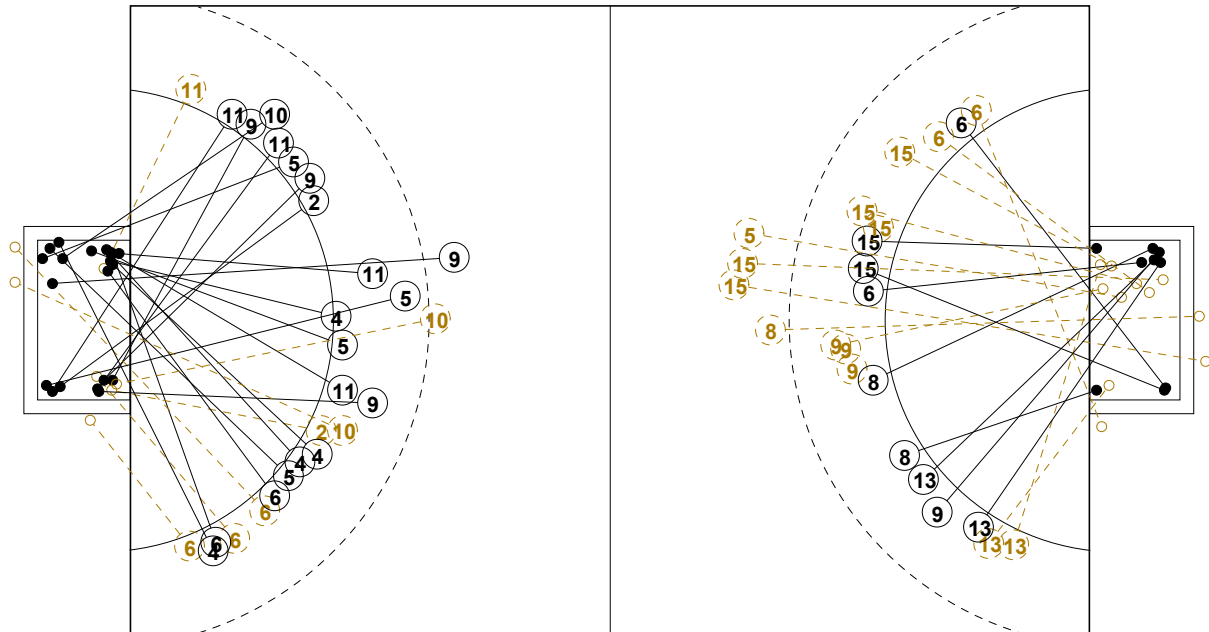

XVII WOMEN'S JUNIOR WORLD CHAMPIONSHIP 2010 IN KOR PICTORIAL MATCH STATISTICS

ROUND 1

MATCH 10

100717010-21-1/1