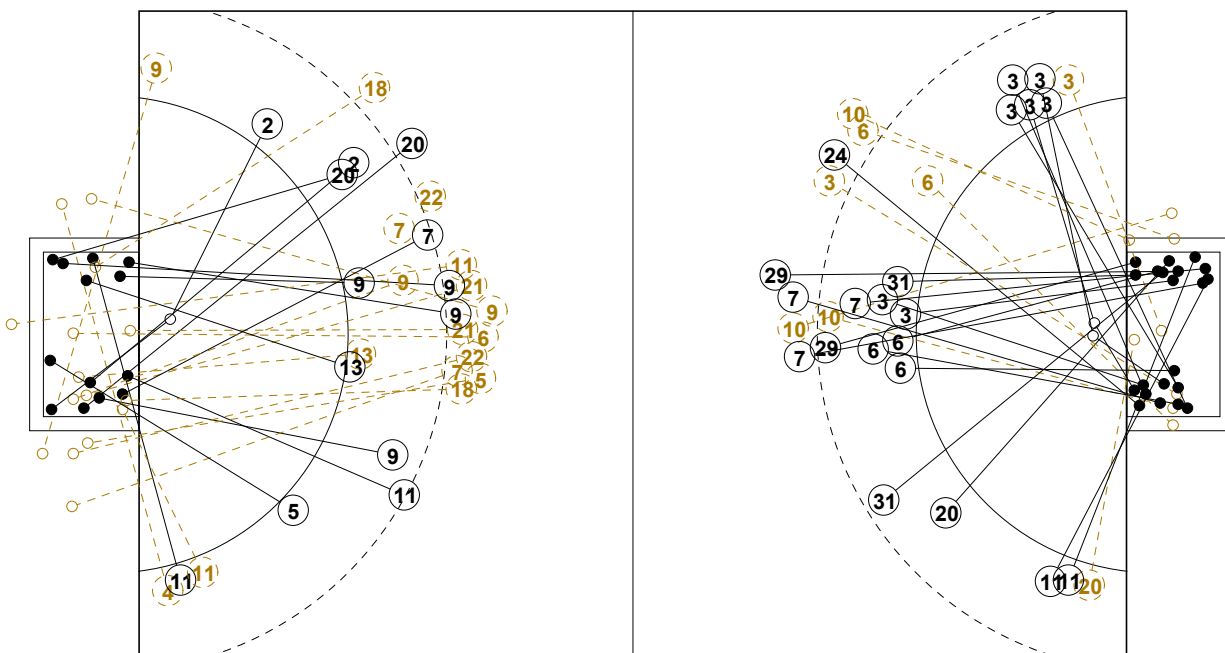

2015 MEN'S JUNIOR WORLD CHAMPIONSHIP IN BRA PICTORIAL MATCH STATISTICS

ROUND 5

MATCH 34

201511034-21-1/1

1st Half
20 : 11

2nd Half
24 : 43

2015 MEN'S JUNIOR WORLD CHAMPIONSHIP IN BRA

INDV/TEAM MATCH STATISTICS

COURT PLAYER: GOALS/SHOTS

GOALKEEPER: SAVED/SHOTS

TEAM TOTALS	GOALS	SAVED	MISSED	POST	BLOCKED	TOTAL	RATE(%)
Field Shot	7	2	2	4		15	46.7%
Line Shot	14		1	2		17	82.4%
Wing Shot	11	5		1		17	64.7%
Fastbreak	4					4	100.0%
Breakthrough	5					5	100.0%
Free Throw							0.0%
7M-Throw	2					2	100.0%