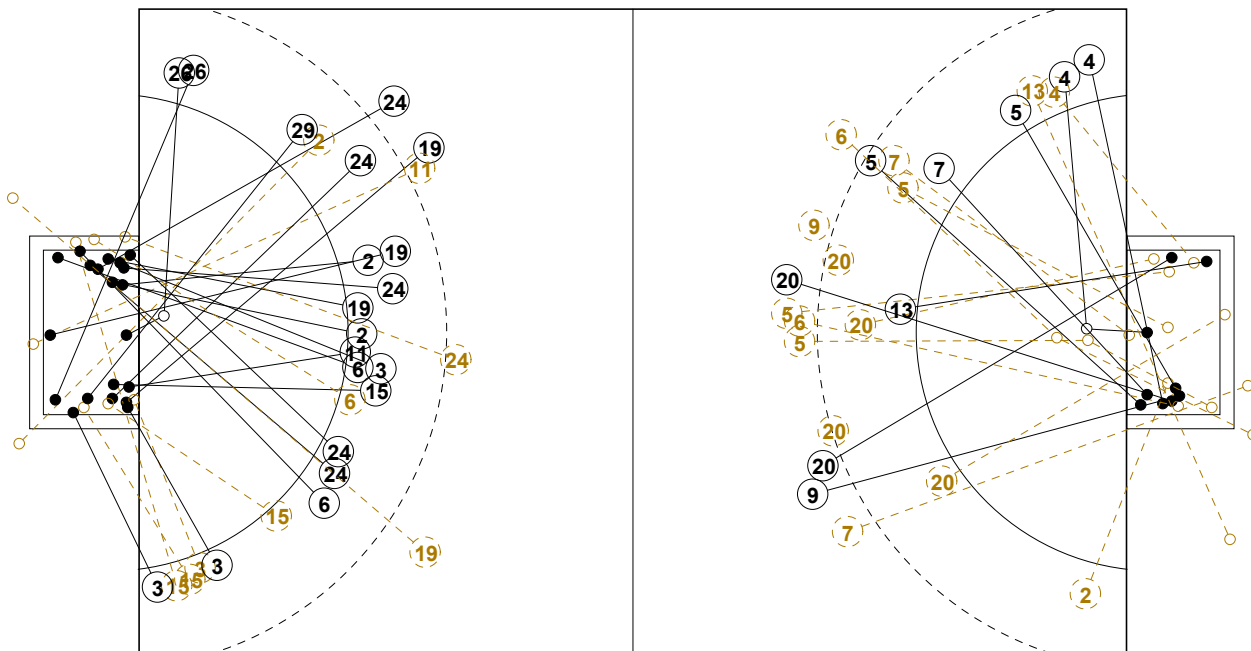

2015 MEN'S JUNIOR WORLD CHAMPIONSHIP IN BRA PICTORIAL MATCH STATISTICS

ROUND 5

MATCH 34

201511034-21-1/1

1st Half
20 : 11

2nd Half
24 : 43

2015 MEN'S JUNIOR WORLD CHAMPIONSHIP IN BRA

INDV/TEAM MATCH STATISTICS