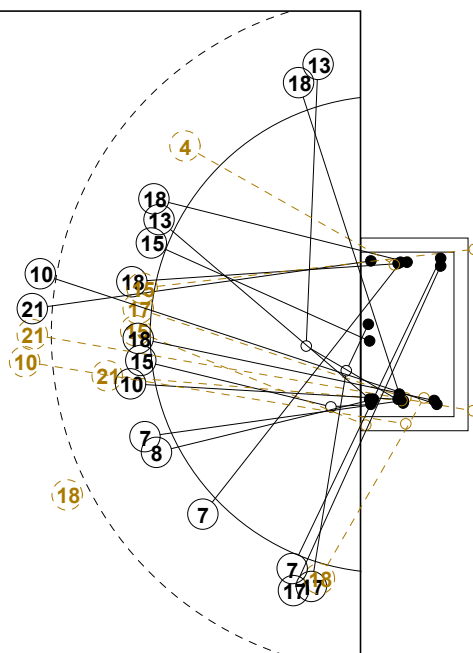

2015 MEN'S JUNIOR WORLD CHAMPIONSHIP IN BRA PICTORIAL MATCH STATISTICS

ROUND 1

MATCH 1

201511001-21-1/1

1st Half 14 : 15

2nd Half 30 : 31

2015 MEN'S JUNIOR WORLD CHAMPIONSHIP IN BRA
INDV/TEAM MATCH STATISTICS

OFFICIAL
HANDBALL
JUNIOR MEN

PRELIMINARY
ROUND 1

GROUP D
MATCH 1

201511001-14-1/2
Uberaba-Centro Olimpico
19/07/2015 18:30

No.	Name	Field Shot	Line Shot	Wing Shot	Fast Brk.	Brk. Thr.	Free Thr.	7m Thr.	Total	Rate %	ASST.	ERR.	WAR.	2'	D+DR	TIME
BRAZIL(BRA)																
<i>(COURT PLAYER)</i>																
3	FERREIRA Rogerio		0/1						0/1	0.0%				1		00:19:15
4	SILVA Joao Pedro		0/1	0/1		1/1			1/3	33.3%	4	3	1			00:32:47
7	RODRIGUES G.	1/1	2/2	1/1					4/4	100%	4					00:35:09
8	PONCIANO Thiago		1/1						1/1	100%				2		00:21:39
10	TOLEDO Jose	2/5	1/1			1/1			4/7	57.1%	3		1	1		00:31:24
11	ANDRADE Cleber									0.0%				1		00:00:00
13	SANTOS Leonardo		1/1	2/3					3/4	75.0%	2		1			00:51:26
15	SANTAELA Felipe		4/6						4/6	66.7%				1		00:11:06
16	SOUZA Gabriel									0.0%						00:20:54
17	HACKBARTH R.		0/1	2/2				2/2	4/5	80.0%						00:33:44
18	MOREIRA Acacio	0/1	1/1	1/2		3/3			5/7	71.4%	1	2		1		00:34:32
20	ROSA Rangel Luan									0.0%						00:39:06
21	LANGARO Haniel	3/5	0/2			2/2			5/9	55.6%	2	1				00:44:33
22	JOENCH Rodrigo									0.0%						00:01:10
28	NASCIMENTO G.									0.0%						00:11:03
44	JUNG Gabriel			0/1					0/1	0.0%						00:19:46
Total		6/12	10/17	6/10		7/7		2/2	31/48	64.6%	16	6	3	6	1	
<i>(GOALKEEPER)</i>																
16	SOUZA Gabriel	1/7	2/4	1/1		0/1			4/13	30.8%						00:20:54
20	ROSA Rangel Luan	7/13	1/6	2/4	0/3	0/3		0/2	10/31	32.3%						00:39:06
Total		8/20	3/10	3/5	0/3	0/4		0/2	14/44	31.8%						

COURT PLAYER: GOALS/SHOTS

GOALKEEPER: SAVED/SHOTS

TEAM TOTALS	GOALS	SAVED	MISSED	POST	BLOCKED	TOTAL	RATE(%)
Field Shot	6	2	1	2	1	12	50.0%
Line Shot	10	4	1	2		17	58.8%
Wing Shot	6	3	1			10	60.0%
Fastbreak							0.0%
Breakthrough	7					7	100.0%
Free Throw							0.0%
7M-Throw	2					2	100.0%