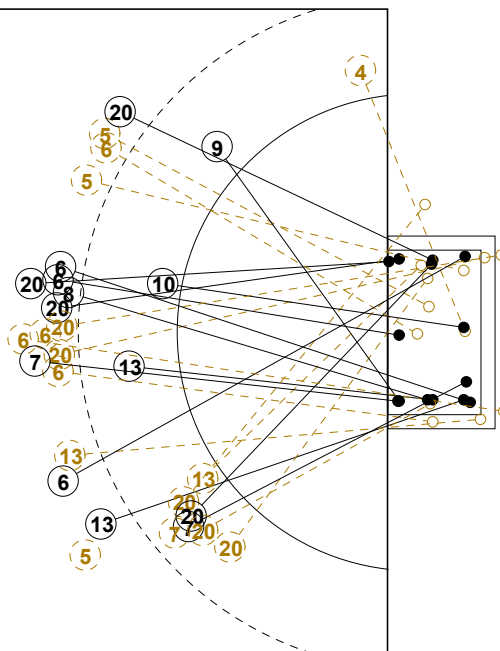

2015 MEN'S JUNIOR WORLD CHAMPIONSHIP IN BRA PICTORIAL MATCH STATISTICS

ROUND 1

MATCH 1

201511001-21-1/1

1st Half 14 : 15

2nd Half 30 : 31

2015 MEN'S JUNIOR WORLD CHAMPIONSHIP IN BRA
INDV/TEAM MATCH STATISTICS

OFFICIAL
HANDBALL
JUNIOR MEN

PRELIMINARY
ROUND 1

GROUP D
MATCH 1

201511001-14-1/2
Uberaba-Centro Olimpico
19/07/2015 18:30

No.	Name	Field Shot	Line Shot	Wing Shot	Fast Brk.	Brk. Thr.	Free Thr.	7m Thr.	Total	Rate %	ASST.	ERR.	WAR.	2'	D+DR	TIME
BRAZIL(BRA)																
<i>(COURT PLAYER)</i>																
3	FERREIRA Rogerio		0/1						0/1	0.0%				1		00:19:15
4	SILVA Joao Pedro		0/1	0/1		1/1			1/3	33.3%	4	3	1			00:32:47
7	RODRIGUES G.	1/1	2/2	1/1					4/4	100%	4					00:35:09
8	PONCIANO Thiago		1/1						1/1	100%				2		00:21:39
10	TOLEDO Jose	2/5	1/1			1/1			4/7	57.1%	3		1	1		00:31:24
11	ANDRADE Cleber									0.0%				1		00:00:00
13	SANTOS Leonardo		1/1	2/3					3/4	75.0%	2		1			00:51:26
15	SANTAELA Felipe		4/6						4/6	66.7%				1		00:11:06
16	SOUZA Gabriel									0.0%						00:20:54
17	HACKBARTH R.		0/1	2/2				2/2	4/5	80.0%						00:33:44
18	MOREIRA Acacio	0/1	1/1	1/2		3/3			5/7	71.4%	1	2		1		00:34:32
20	ROSA Rangel Luan									0.0%						00:39:06
21	LANGARO Haniel	3/5	0/2			2/2			5/9	55.6%	2	1				00:44:33
22	JOENCH Rodrigo									0.0%						00:01:10
28	NASCIMENTO G.									0.0%						00:11:03
44	JUNG Gabriel			0/1					0/1	0.0%						00:19:46
Total		6/12	10/17	6/10		7/7		2/2	31/48	64.6%	16	6	3	6	1	
<i>(GOALKEEPER)</i>																
16	SOUZA Gabriel	1/7	2/4	1/1		0/1			4/13	30.8%						00:20:54
20	ROSA Rangel Luan	7/13	1/6	2/4	0/3	0/3		0/2	10/31	32.3%						00:39:06
Total		8/20	3/10	3/5	0/3	0/4		0/2	14/44	31.8%						

COURT PLAYER: GOALS/SHOTS

GOALKEEPER: SAVED/SHOTS

TEAM TOTALS	GOALS	SAVED	MISSED	POST	BLOCKED	TOTAL	RATE(%)
Field Shot	6	2	1	2	1	12	50.0%
Line Shot	10	4	1	2		17	58.8%
Wing Shot	6	3	1			10	60.0%
Fastbreak							0.0%
Breakthrough	7					7	100.0%
Free Throw							0.0%
7M-Throw	2					2	100.0%