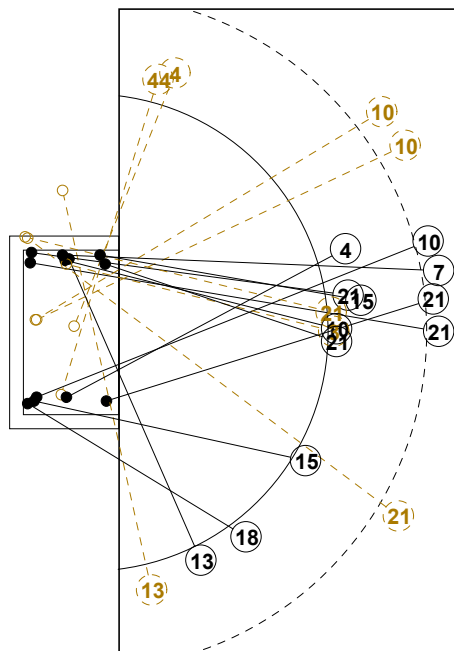

2015 MEN'S JUNIOR WORLD CHAMPIONSHIP IN BRA PICTORIAL MATCH STATISTICS

ROUND 1

MATCH 1

201511001-21-1/1

1st Half 14 : 15

2nd Half 30 : 31

2015 MEN'S JUNIOR WORLD CHAMPIONSHIP IN BRA
INDV/TEAM MATCH STATISTICS

OFFICIAL
HANDBALL
JUNIOR MEN

PRELIMINARY
ROUND 1

GROUP D
MATCH 1

201511001-14-1/2
Uberaba-Centro Olimpico
19/07/2015 18:30

No.	Name	Field Shot	Line Shot	Wing Shot	Fast Brk.	Brk. Thr.	Free Thr.	7m Thr.	Total	Rate %	ASST.	ERR.	WAR.	2'	D+DR	TIME
BRAZIL(BRA)																
<i>(COURT PLAYER)</i>																
3	FERREIRA Rogerio		0/1						0/1	0.0%				1		00:19:15
4	SILVA Joao Pedro		0/1	0/1		1/1			1/3	33.3%	4	3	1			00:32:47
7	RODRIGUES G.	1/1	2/2	1/1					4/4	100%	4					00:35:09
8	PONCIANO Thiago		1/1						1/1	100%				2		00:21:39
10	TOLEDO Jose	2/5	1/1			1/1			4/7	57.1%	3		1	1		00:31:24
11	ANDRADE Cleber									0.0%				1		00:00:00
13	SANTOS Leonardo		1/1	2/3					3/4	75.0%	2		1			00:51:26
15	SANTAELA Felipe		4/6						4/6	66.7%				1		00:11:06
16	SOUZA Gabriel									0.0%						00:20:54
17	HACKBARTH R.		0/1	2/2				2/2	4/5	80.0%						00:33:44
18	MOREIRA Acacio	0/1	1/1	1/2		3/3			5/7	71.4%	1	2		1		00:34:32
20	ROSA Rangel Luan									0.0%						00:39:06
21	LANGARO Haniel	3/5	0/2			2/2			5/9	55.6%	2	1				00:44:33
22	JOENCH Rodrigo									0.0%						00:01:10
28	NASCIMENTO G.									0.0%						00:11:03
44	JUNG Gabriel			0/1					0/1	0.0%						00:19:46
Total		6/12	10/17	6/10		7/7		2/2	31/48	64.6%	16	6	3	6	1	
<i>(GOALKEEPER)</i>																
16	SOUZA Gabriel	1/7	2/4	1/1		0/1			4/13	30.8%						00:20:54
20	ROSA Rangel Luan	7/13	1/6	2/4	0/3	0/3		0/2	10/31	32.3%						00:39:06
Total		8/20	3/10	3/5	0/3	0/4		0/2	14/44	31.8%						

COURT PLAYER: GOALS/SHOTS

GOALKEEPER: SAVED/SHOTS

TEAM TOTALS	GOALS	SAVED	MISSED	POST	BLOCKED	TOTAL	RATE(%)
Field Shot	6	2	1	2	1	12	50.0%
Line Shot	10	4	1	2		17	58.8%
Wing Shot	6	3	1			10	60.0%
Fastbreak							0.0%
Breakthrough	7					7	100.0%
Free Throw							0.0%
7M-Throw	2					2	100.0%