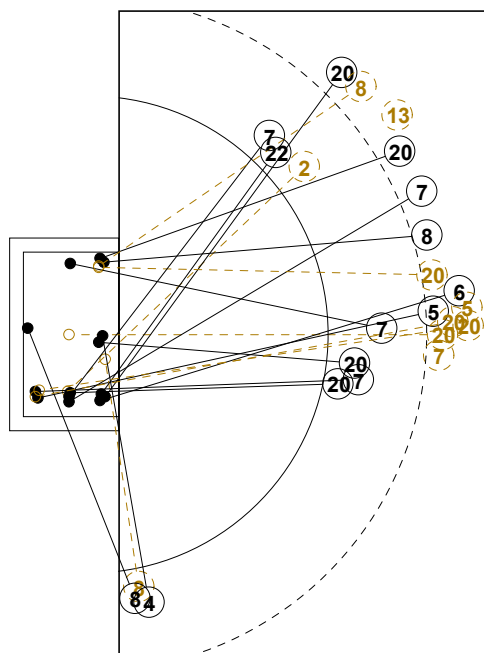

2015 MEN'S JUNIOR WORLD CHAMPIONSHIP IN BRA PICTORIAL MATCH STATISTICS

ROUND 1

MATCH 1

201511001-21-1/1

1st Half 14 : 15

2nd Half 30 : 31

2015 MEN'S JUNIOR WORLD CHAMPIONSHIP IN BRA
INDV/TEAM MATCH STATISTICS

OFFICIAL
HANDBALL
JUNIOR MEN

PRELIMINARY
ROUND 1

GROUP D
MATCH 1

201511001-14-1/2
Uberaba-Centro Olimpico
19/07/2015 18:30

No.	Name	Field Shot	Line Shot	Wing Shot	Fast Brk.	Brk. Thr.	Free Thr.	7m Thr.	Total	Rate %	ASST.	ERR.	WAR.	2'	D+DR	TIME
BRAZIL(BRA)																
<i>(COURT PLAYER)</i>																
3	FERREIRA Rogerio		0/1						0/1	0.0%				1		00:19:15
4	SILVA Joao Pedro		0/1	0/1		1/1			1/3	33.3%	4	3	1			00:32:47
7	RODRIGUES G.	1/1	2/2	1/1					4/4	100%	4					00:35:09
8	PONCIANO Thiago		1/1						1/1	100%				2		00:21:39
10	TOLEDO Jose	2/5	1/1			1/1			4/7	57.1%	3		1	1		00:31:24
11	ANDRADE Cleber									0.0%				1		00:00:00
13	SANTOS Leonardo		1/1	2/3					3/4	75.0%	2		1			00:51:26
15	SANTAELA Felipe		4/6						4/6	66.7%				1		00:11:06
16	SOUZA Gabriel									0.0%						00:20:54
17	HACKBARTH R.		0/1	2/2				2/2	4/5	80.0%						00:33:44
18	MOREIRA Acacio	0/1	1/1	1/2		3/3			5/7	71.4%	1	2		1		00:34:32
20	ROSA Rangel Luan									0.0%						00:39:06
21	LANGARO Haniel	3/5	0/2			2/2			5/9	55.6%	2	1				00:44:33
22	JOENCH Rodrigo									0.0%						00:01:10
28	NASCIMENTO G.									0.0%						00:11:03
44	JUNG Gabriel			0/1					0/1	0.0%						00:19:46
Total		6/12	10/17	6/10		7/7		2/2	31/48	64.6%	16	6	3	6	1	
<i>(GOALKEEPER)</i>																
16	SOUZA Gabriel	1/7	2/4	1/1		0/1			4/13	30.8%						00:20:54
20	ROSA Rangel Luan	7/13	1/6	2/4	0/3	0/3		0/2	10/31	32.3%						00:39:06
Total		8/20	3/10	3/5	0/3	0/4		0/2	14/44	31.8%						

COURT PLAYER: GOALS/SHOTS

GOALKEEPER: SAVED/SHOTS

TEAM TOTALS	GOALS	SAVED	MISSED	POST	BLOCKED	TOTAL	RATE(%)
Field Shot	6	2	1	2	1	12	50.0%
Line Shot	10	4	1	2		17	58.8%
Wing Shot	6	3	1			10	60.0%
Fastbreak							0.0%
Breakthrough	7					7	100.0%
Free Throw							0.0%
7M-Throw	2					2	100.0%