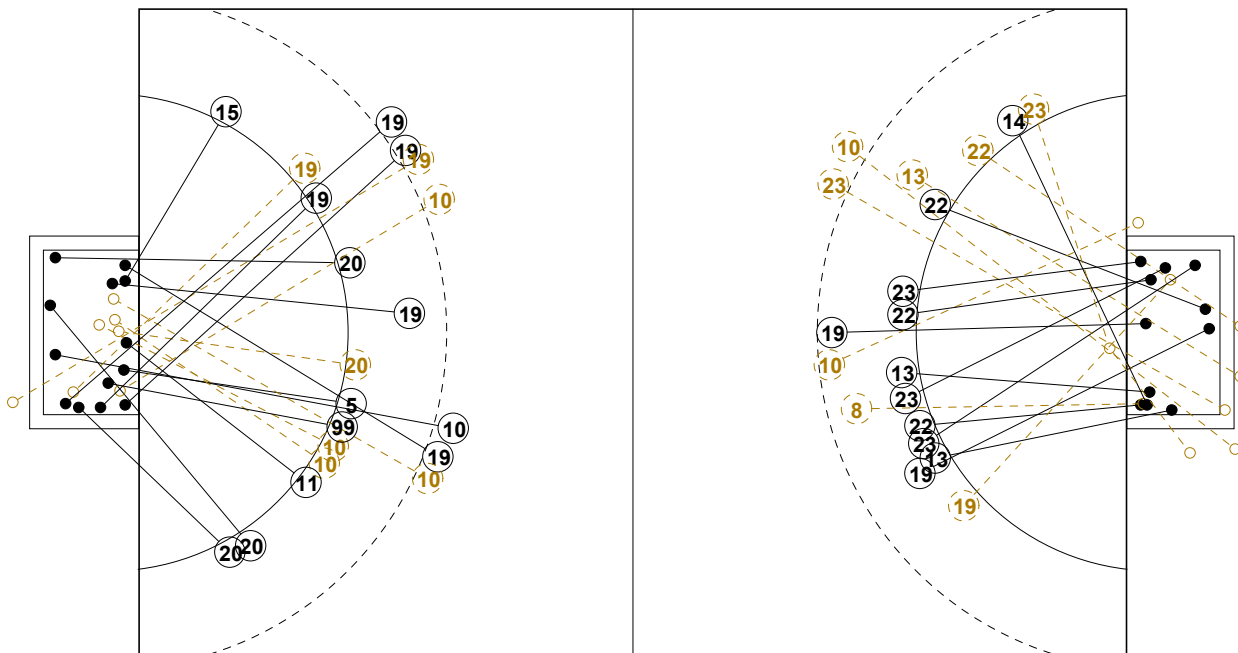

2012 IHF SUPER GLOBE IN QATAR PICTORIAL MATCH STATISTICS

ROUND 1

MATCH 1

120827001-21-1/1

1st Half
15 : 12

2nd Half
27 : 32

2012 IHF SUPER GLOBE IN QATAR

INDV/TEAM MATCH STATISTICS

COURT PLAYER: GOALS/SHOTS

GOALKEEPER: SAVED/SHOTS

TEAM TOTALS	GOALS	SAVED	MISSED	POST	BLOCKED	TOTAL	RATE(%)
Field Shot	5	4	1	1	2	13	38.5%
Line Shot	10	5				15	66.7%
Wing Shot	5					5	100.0%
Fastbreak	8	1				9	88.9%
Breakthrough	2	1				3	66.7%
Free Throw			1			1	0.0%
7M-Throw	2	1				3	66.7%