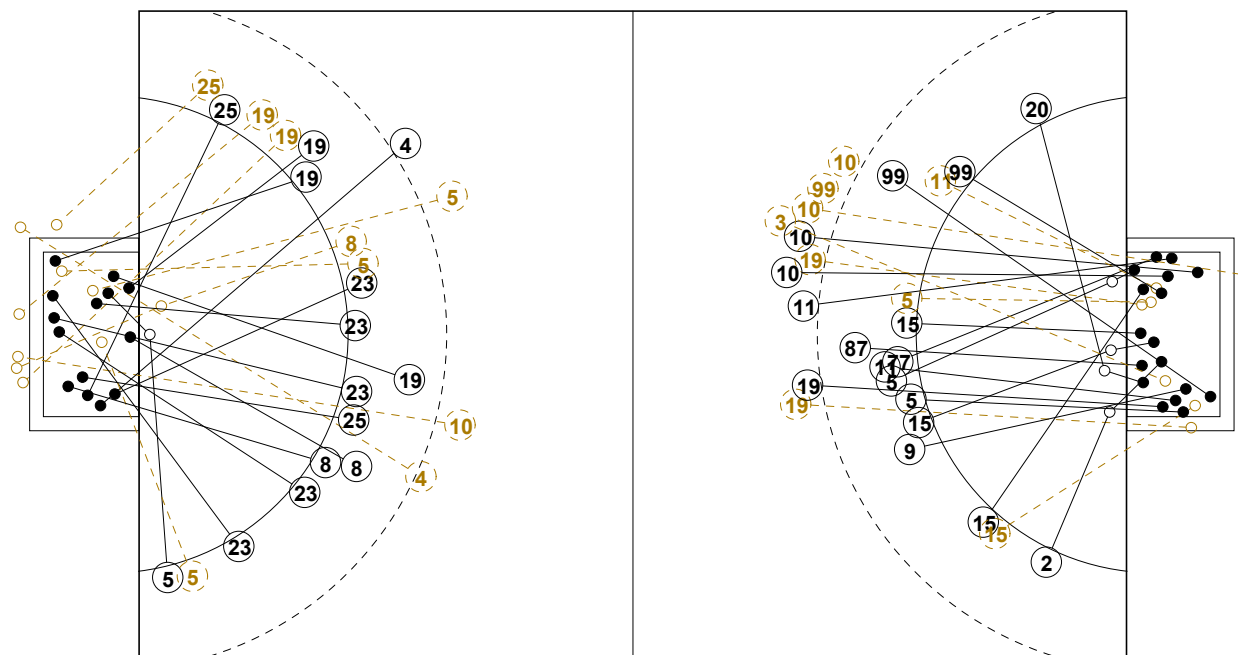

2012 IHF SUPER GLOBE IN QATAR PICTORIAL MATCH STATISTICS

ROUND 1

MATCH 1

120827001-21-1/1

1st Half
15 : 12

2nd Half
27 : 32

2012 IHF SUPER GLOBE IN QATAR

INDV/TEAM MATCH STATISTICS