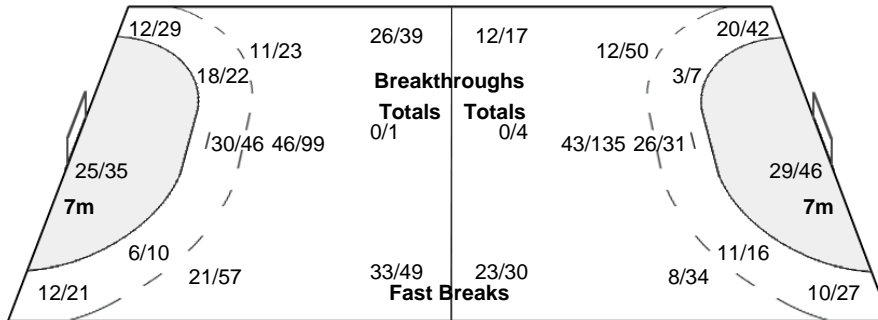

XXI Women's World Championship 2013

Serbia

Cumulative Statistics

SRB - Serbia

Shots Distribution

Players

Goals / Shots

3 KRPEZ K	4 POPOVIC J	7 LEKIC A	9 ZIVKOVIC J	11 DAMNJANOVIC S	15 ERIC J	16 RISOVIC J											
6/6	2/4	4/4	6/9	0/2	1/3	2/2	4/4	3/3	8/9	2/3	3/5	2/3	14/17	1/1			
2/10	0/2	0/2	1/2		2/3	7/11	0/2	2/5	2/2	0/1	3/5	4/6	0/3	3/8		1/2	0/1
4/4	0/1	5/5	5/5		1/1	16/21	6/8	6/8	4/5		1/1	10/15	0/3	10/11	3/4	0/1	1/2
1-Post	2-Missed 2-Post	1-Blocked	5-Missed 1-Post	8-Blocked	5-Missed 2-Post	2-Blocked	10-Missed 6-Post	7-Blocked	2-Missed 1-Post								

17 RAJOVIC S	21 OGNJENOVIC S	26 FILIPOVIC B	27 TOMASEVIC K	30 NISAVIC J	31 MILOSEVIC I	33 STOILJKOVIC J											
2/2	0/1	1/1	1/1	2/3	4/4	1/1	2/2		2/2		5/5				0/2	0/1	2/2
1/1		2/2	0/2	0/2	2/2	0/2					0/2				2/3		2/2
2/2	1/1	1/1	1/2	2/2	2/2	0/2	0/2	0/1	2/2	1/1	5/5						1/1
2-Missed	4-Missed	4-Missed 4-Post	2-Blocked	1-Missed 1-Post		1-Missed 1-Post	1-Blocked										

71 LISCEVIC K	72 CVIJIC D	83 LOJPUR M	99 DMITROVIC M
1/1	0/1	2/2	2/2
	0/1	2/4	1/2
1/1	11/12	1/1	5/6
3-Missed 2-Post	3-Missed	2-Missed	

Team Goals / Shots

32/40	18/27	40/46
22/40	1/13	16/39
58/74	12/19	41/47
44-Missed	21-Post	21-Blocked

Offence

Goalkeepers Saves / Shots

15/41	13/25	13/40
22/45	10/12	26/49
23/54	12/21	15/59

16 RISOVIC J		
5/13	4/7	5/16
9/15	2/2	7/14
7/17	4/5	7/20

27 TOMASEVIC K		
10/28	9/18	8/24
13/30	8/10	19/35
16/37	8/16	8/39

LEGEND		
%	Efficiency	
AS	Assists	
GM	Gold Medal Match	
RC	Red Cards	
TP	Time Played	
2Min	2 Minute Suspensions	
BS	Blocked Shots	
MP	Matches Played	
S/S	Saves/Shots	
Wing	Wing Shots	
6m	6-metre Shots	
BT	Breakthroughs	
N/A	not applicable	
SF	Semifinal	
YC	Yellow Cards	
7m	7-metre Shots	
FB	Fast Breaks	
PR	Preliminary Round	
ST	Steals	
9m	9-metre Shots	
G/S	Goals/Shots	
QF	Quarterfinal	
TO (TF)	Turnovers (Technical Faults)