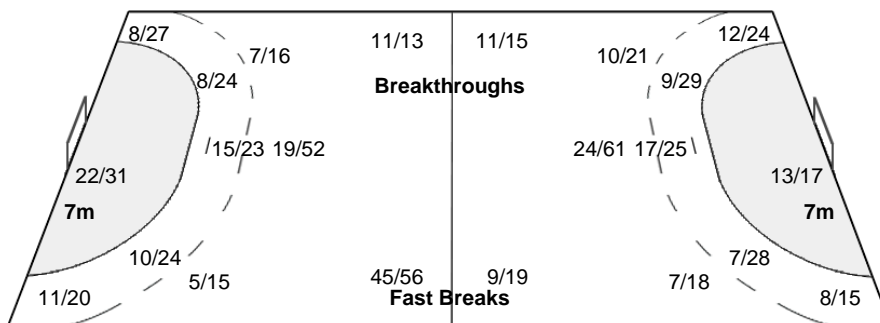

XXI Women's World Championship 2013

Serbia

Cumulative Statistics

ROU - Romania

Shots Distribution

Players

Goals / Shots

2 PIRVUT A	4 DINCA N	6 PINTEA C	7 NECHITA A	8 NEAGU C	9 BRADEANU A	10 TACALIE A
1/1	1/1	1/1	1/1	2/2	1/3	3/3
4/5	0/1	0/1	1/1	3/5	1/3	2/3
0/1	2/4	0/1	2/2	4/4	0/1	7/7
2-Missed	1-Blocked	1-Missed	2-Post	2-Blocked	2-Missed	2-Post
11 PERIANU G	13 MARIN L	15 ARDEAN-ELISEI V	16 DEDU D	17 CIUCIULETE G	21 TOLNAI T	30 UNGUREANU P
2/2	3/3	1/3	1/1	0/1	0/1	
3/7	2/2	2/5	1/2	0/1	2/4	
2/4	2/2	4/4	1/1	2/2	7/7	
4-Missed	1-Post	5-Blocked	1-Missed	2-Post	6-Blocked	2-Missed
77 MANEA A	89 CHIPER L	93 BUCESCHI E				
2/2	1/1	3/4	1/1	0/2	3/6	
2/2	1/1	3/3	1/1	1/1	6/6	
2-Missed	3-Post	3-Missed	1-Missed	1-Post	1-Blocked	

Team Goals / Shots

11/14	6/11	13/15
27/51	4/12	17/31
25/31	12/14	46/50
30-Missed	17-Post	25-Blocked

Offence

Defence

Goalkeepers Saves / Shots

5/16	6/10	3/19
23/36	7/9	14/28
7/38	5/8	5/38

16 DEDU D

1/2	0/1	2/2
1/2		0/3

21 TOLNAI T

3/8	2/4	2/12
8/13	4/4	8/14
1/19	1/2	2/15

30 UNGUREANU P

2/8	4/5	1/7
14/21	2/4	4/12
5/17	4/6	3/20

LEGEND

%	Efficiency	2Min	2 Minute Suspensions	6m	6-metre Shots	7m	7-metre Shots	9m	9-metre Shots
AS	Assists	BS	Blocked Shots	BT	Breakthroughs	FB	Fast Breaks	G/S	Goals/Shots
MP	Matches Played	N/A	not applicable	PR	Preliminary Round	RC	Red Cards	S/S	Saves/Shots
ST	Steals	TO (TF)	Turnovers (Technical Faults)	TP	Time Played	Wing	Wing Shots	YC	Yellow Cards