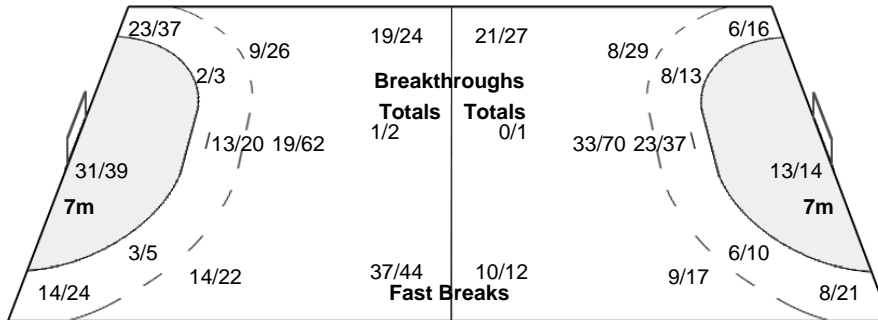

XXI Women's World Championship 2013

Serbia

Cumulative Statistics

KOR - Korea

Shots Distribution

Players

Goals / Shots

2 KIM S 1/2 0/1 1/2 0/1 4/4 0/1 1/1 2-Missed	5 LEE H 2/2 3/3 2/3 0/2 0/1 1-Missed	7 CHOI S 1/1 2/2 1/1 1/3 0/2 1/1 3/5 1/2 6/6 2-Post	10 WON S 2/2 1/1 1/1 1/2 1-Missed	12 PARK M 0/1	13 YOO H 1/1 3/3 1/1 1/2 0/2 1/2 6/6	14 KIM J 1/1 3/4 1/1 2/5 8/9 1/2 4/4 2-Missed 3-Blocked
15 JUNG Y 1/1 1/2 1/3 0/1 1/1 4/6 0/1 7/8 2-Missed 1-Blocked	16 SONG M	17 RYU E 0/1 4/4 3/5 0/2 1/2 3/7 2/4 8/11 7-Missed 2-Post 6-Blocked	19 JUNG J 1/1 1/1 2/2 2/3 1/1 1/2 8/9 2/2 4/4 2-Missed 2-Blocked	20 LEE E 1/2 1/1 1/1 0/2 4/4	21 KIM E 1/2 0/1 1/2 1-Missed 1-Blocked	22 WOO S 8/10 3/4 2/3 4/6 1/1 4/5 4/4 5/8 1-Post
23 NAM Y	24 GWON H 2/2 1/3 7/7 0/1 0/3 2/5 5/6 2/3 2/2 2-Post 6-Blocked					

Team Goals / Shots

18/20	11/18	24/27
18/31	1/9	12/26
40/54	13/23	48/56

17-Missed 7-Post 20-Blocked

Offence

Defence

Goalkeepers Saves / Shots

3/28	5/15	4/20
18/30	5/11	11/26
5/35	5/8	4/32

12 PARK M

2/16	4/12	0/10
9/18	0/2	7/16
3/17	3/5	3/14

16 SONG M

1/12	1/3	4/10
9/12	5/9	4/10
2/18	2/3	1/18

% Efficiency	2Min 2 Minute Suspensions	6m 6-metre Shots	7m 7-metre Shots	9m 9-metre Shots
AS Assists	BS Blocked Shots	BT Breakthroughs	FB Fast Breaks	G/S Goals/Shots
MP Matches Played	N/A not applicable	PR Preliminary Round	RC Red Cards	S/S Saves/Shots
ST Steals	TO (TF) Turnovers (Technical Faults)	TP Time Played	Wing Wing Shots	YC Yellow Cards