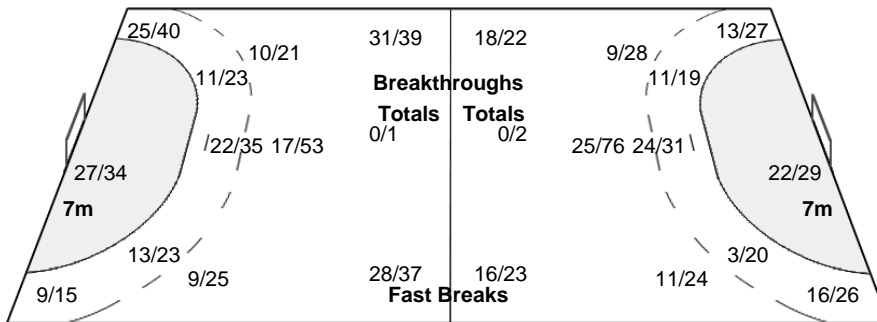

XXI Women's World Championship 2013

Serbia

Cumulative Statistics

HUN - Hungary

Shots Distribution

Players

Goals / Shots

Player	Goals	Shots	Missed	Blocked	Post
2 ZACSIK S	0/1	2/3	0/1	2/3	0/1
5 TRISCUK K	0/2	1/1	1/1	3/5	4/4
6 VERTEN O	2/3	4/4	0/2	0/1	1/1
7 SZUCSANSZKI Z	2/3	0/2	2/3	1/3	5/6
8 KOVACSICS A	0/1	1/1	0/1	1/1	0/1
9 VINCZE M	0/1	1/1	2/2	1/4	3/3
10 BULATH A	1/1	0/1	1/1	2/2	2/2
12 HERR O	1/2	2/3	3/7	6/10	0/1
13 GÖRBICZ A	1/4	0/1	1/1	1/2	1/1
18 SZAMORANSKY P	1/1	1/2	1/1	2/3	3/3
20 REDEI-SOOS V	1/1	0/1	2/3	5/5	5/5
21 KISS E	3/3	1/1	3/4	0/1	3/3
22 BOGNAR-BODI B	3/3	1/1	3/3	3/3	2/3
23 SZEKERES K	1/2	1/1	1/1	3/3	1/1
27 CIFRA A	3/4	1/2	7/7	3/3	3/3
83 KOVACSICZ M	3/3	1/1	4/4	1/1	3/3
87 TOMORI Z	1/1	1/2	7/9	4/9	0/3
	2/3	2/4	5/6	2/3	2/4

Team Goals / Shots

9/13	13/24	26/33
19/37	0/10	21/35
44/52	18/25	52/57

29-Missed 17-Post 14-Blocked

Offence

Defence

Goalkeepers Saves / Shots

6/27	3/4	6/15
16/37	5/6	17/25
13/63	8/15	6/56

12 HERR O

5/18	0/1	3/8
8/20	3/4	10/15
9/43	6/10	3/33

21 KISS E

1/9	3/3	3/7
8/17	2/2	7/10
4/20	2/5	3/23

LEGEND

%	Efficiency	2Min	2 Minute Suspensions	6m	6-metre Shots	7m	7-metre Shots	9m	9-metre Shots
AS	Assists	BS	Blocked Shots	BT	Breakthroughs	FB	Fast Breaks	G/S	Goals/Shots
MP	Matches Played	N/A	not applicable	PR	Preliminary Round	QF	Quarterfinal	RC	Red Cards
S/S	Saves/Shots	ST	Steals	TO (TF)	Turnovers (Technical Faults)	TP	Time Played	Wing	Wing Shots
YC	Yellow Cards