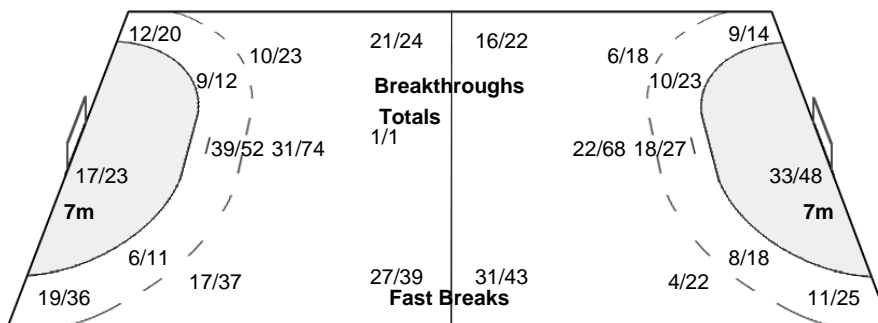

XXI Women's World Championship 2013

Serbia

Cumulative Statistics

GER - Germany

Shots Distribution

Players

Goals / Shots

Player	Goals	Shots	Missed	Post	Blocked
1 KRAUSE J					
2 ZAPF M	8/8	1/2			
5 LANG S	1/2	0/2	1/2		
7 AUGSBURG N	3/4	4/4	1/1	1/1	
9 KETHORN W	2/2	2/2			
10 LOERPER A	1/1	2/2			2-Blocked
14 MINEVSKAJA E	4/6	0/1	1/2		
15 NAIDZINAVICIUS K	2/2	3/4			
16 WOLTERING C	0/1	0/1	4/6		
17 HUBINGER A	2/2	1/1			
18 STEINBACH L	1/2	3/3	3/6		
19 BEIER C	1/1	2/2			
20 ALTHAUS A	1/1	0/1	3/4		
21 NADGORNJA N	2/3	0/1	0/2	0/2	
22 MÜLLER S	8/8	1/1	7/8		
26 GESCHKE A	8/13	0/1	2/2	0/1	0/1
	13/14	0/1	23/27	2/3	1/1

Team

Goals / Shots

26/28	7/8	21/29
24/44	2/9	16/25
50/56	8/10	55/61

22-Missed 40-Post 20-Blocked

Offence

Goalkeepers

Saves / Shots

4/18	2/7	2/22
16/30	12/15	12/27
14/55	7/18	9/54

1 KRAUSE J

0/2	0/5
1/2	0/3
0/6	3/10

16 WOLTERING C

4/16	2/7	2/17
15/28	11/13	12/24
14/49	6/17	6/44

LEGEND

%	Efficiency	2Min	2 Minute Suspensions	6m	6-metre Shots	7m	7-metre Shots	9m	9-metre Shots
AS	Assists	BS	Blocked Shots	BT	Breakthroughs	FB	Fast Breaks	G/S	Goals/Shots
MP	Matches Played	N/A	not applicable	PR	Preliminary Round	QF	Quarterfinal	RC	Red Cards
S/S	Saves/Shots	ST	Steals	TO (TF)	Turnovers (Technical Faults)	TP	Time Played	Wing	Wing Shots
YC	Yellow Cards