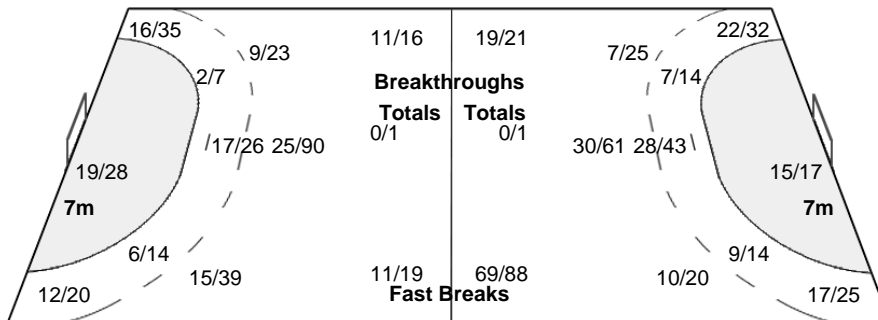

XXI Women's World Championship 2013

Serbia

Cumulative Statistics

DOM - Dominican Republic

Shots Distribution

Players

Goals / Shots

1 DOMINGUEZ C	2 BRITO Y	5 TORREIRA D	7 PIMENTEL J	8 PENA N	9 ANDINO M	10 LORENZO C
0/1	0/1	0/1	1/1	0/1	6/7	1/1
2/3	1/1	0/1	0/2	2/5	3/7	0/1
0/1		2/2	6/7	0/1	2/2	1/1
1-Missed 3-Post		2-Missed	9-Missed 5-Post	4-Blocked	4-Missed 2-Post	1-Blocked
						2-Blocked
11 PUELLO F	12 SUAREZ S	13 LOPEZ C	14 TEJEDA Y	15 CESPEDES M	17 POP I	23 HERNANDEZ C
1/1	1/1	2/2	0/1	1/1	2/3	7/7
1/1	0/1	0/3	0/2	0/2	6/8	0/2
1/1	1/1	4/5	1/2	1/2	9/9	0/2
1-Missed 1-Post	1-Blocked	4-Missed 1-Post	5-Blocked	3-Missed 2-Post	12-Missed 5-Post	13-Blocked 1-Missed 2-Post
						1-Blocked

Team

Goals / Shots

14/17	12/21	21/26
16/34	0/9	12/27
32/39	7/12	29/39
38-Missed	29-Post	27-Blocked

Offence

Goalkeepers

Saves / Shots

8/34	5/15	8/43
23/46	11/15	18/47
7/60	3/18	4/42

1 DOMINGUEZ C

6/23	3/8	2/15
10/18	4/7	7/26
3/26	1/9	2/23

12 SUAREZ S

2/11	2/7	6/28
13/28	7/8	11/21
4/34	2/9	2/18

LEGEND		
%	Efficiency	
AS	Assists	
MP	Matches Played	
S/S	Saves/Shots	
YC	Yellow Cards	
2Min	2 Minute Suspensions	
BS	Blocked Shots	
N/A	not applicable	
ST	Steals	
6m	6-metre Shots	
BT	Breakthroughs	
PL	Placement	
TO (TF)	Turnovers (Technical Faults)	
7m	7-metre Shots	
FB	Fast Breaks	
PR	Preliminary Round	
TP	Time Played	
9m	9-metre Shots	
G/S	Goals/Shots	
RC	Red Cards	
Wing	Wing Shots