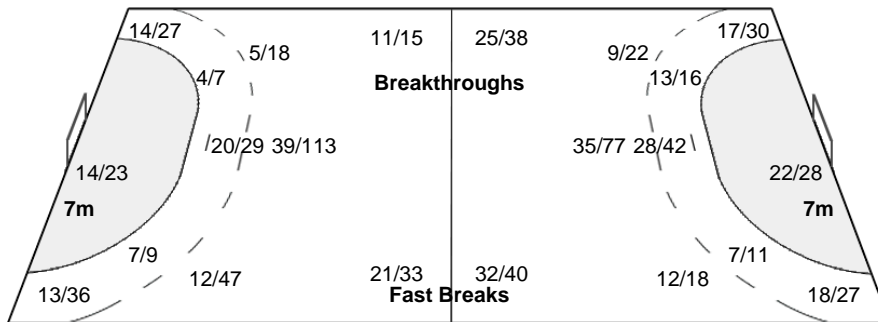

XXI Women's World Championship 2013

Serbia

Cumulative Statistics

CHN - P.R. of China

Shots Distribution

Players

Goals / Shots

1 SI Y	2 CHEN Q	3 WU N	5 ZU C	8 WANG S	10 WANG S	11 YU Y	
	1/1 1/2 2/3	2/3 4/7 1/1	1/1 1/1	0/2 0/3 0/1	1/2 4/6 6/7	0/1 0/2 2/2 7/7	1/2 1/3 2/2 3/3 0/1 3/3 2/5 1/2 1/1
	2-Missed 4-Post	1-Blocked	1-Post	1-Missed	2-Blocked 5-Missed 1-Post	12-Blocked	2-Post 7-Blocked 2-Missed
12 WANG X	13 WU Y	16 HOU Y	17 ZHENG D	18 SHA Z	19 ZHANG H	20 YANG J	
	2/2 1/3 2/3	2/2 0/5 1/3	1/1 2/3 1/2	3/4 0/2 0/2	2/2 0/1 2/3	1/1 1/1 2/2 1/1	1/1 1/1
	2-Missed 1-Post	5-Blocked			1-Post	2-Missed 3-Post 2-Blocked	
21 ZHAO J	24 LI Y						
6/10 6/13 10/12	0/2 0/3 2/4	3/3 0/1 7/9	1/1 1/4 1/1	2/2 0/1 2/3	1/1 1/3 1/1		
7-Missed 7-Post	12-Blocked 3-Missed		1-Blocked				

Team Goals / Shots

17/24	10/20	14/17
21/50	0/10	21/38
38/51	9/25	30/36

24-Missed 20-Post 42-Blocked

Offence

Goalkeepers Saves / Shots

8/33	7/31	3/36
9/25	2/2	13/35
9/41	3/16	1/53

1 SI Y

5/20	6/24	2/18
3/6		8/20
6/19	1/7	1/26

12 WANG X

2/4	1/4	0/4
5/14		2/5
2/7	0/2	0/6

16 HOU Y

1/9	0/3	1/14
1/5	2/2	3/10
1/15	2/7	0/21

% Efficiency	2Min 2 Minute Suspensions	6m 6-metre Shots	7m 7-metre Shots	9m 9-metre Shots
AS Assists	BS Blocked Shots	BT Breakthroughs	FB Fast Breaks	G/S Goals/Shots
MP Matches Played	N/A not applicable	PL Placement	PR Preliminary Round	RC Red Cards
S/S Saves/Shots	ST Steals	TO (TF) Turnovers (Technical Faults)	TP Time Played	Wing Wing Shots
YC Yellow Cards