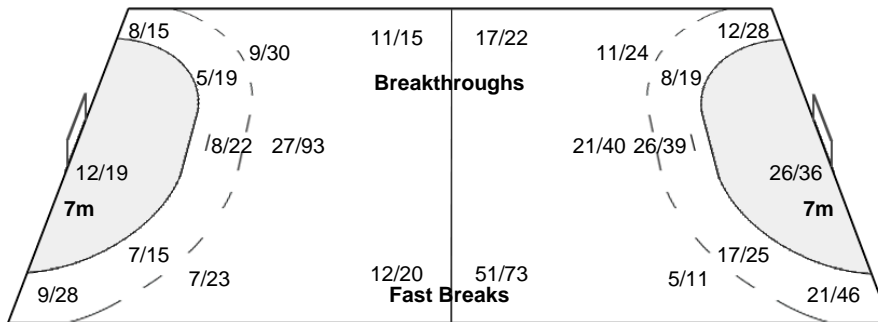

XXI Women's World Championship 2013

Serbia

Cumulative Statistics

AUS - Australia

Shots Distribution

Players

Goals / Shots

Player	Goals	Shots	Missed	Blocked	Post
1 HARBORT J	0	0	0	0	0
2 ROY S	0	1	2	1	0
3 DOHERTY O	0	1	0	0	0
4 THOMAS A	0	1	3	0	1
5 LINDBLOM SALMAN K	0	0	0	0	0
6 COOK D	1	3	4	0	3
7 SÖRENSEN S	0	1	1	0	0
8 POTOCKI S	7	10	0	0	0
11 VAN BUSSEL E	0	1	0	1	0
12 KENT C	0	0	0	0	0
14 MCAFEE M	1	1	3	1	2
15 SMILJANIC V	0	1	0	0	0
16 BOYD R	1	3	1	0	0
17 BRUNSBURG V	0	1	0	0	0
61 BENTWITCH L	0	2	1	0	0
77 MEDED A	0	1	4	0	0

Team Goals / Shots

9	14	1	8	8	15
15	34	1	14	19	39
34	48	5	13	23	37

31-Missed 13-Post 33-Blocked

Offence