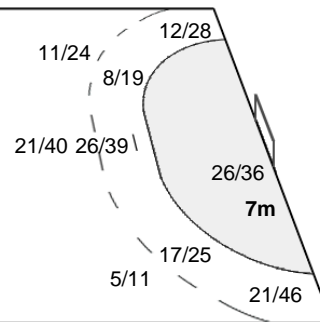

Team Goals / Shots

9	14	1	8	8	15
15	34	1	14	19	39
34	48	5	13	23	37

31-Missed 13-Post 33-Blocked

Offence

Defence

Goalkeepers Saves / Shots

1	30	8	24	2	27
27	55	5	5	12	36
8	55	7	18	4	39

1 HARBORT J

0	10	3	16	1	10
11	20	3	3	7	21
4	26	1	4	0	19

12 KENT C

1	20	2	8	1	11
16	35	2	2	4	15
4	29	6	10	3	20

LEGEND		
%	Efficiency	
AS	Assists	
MP	Matches Played	
S/S	Saves/Shots	
YC	Yellow Cards	
2Min	2 Minute Suspensions	
BS	Blocked Shots	
N/A	not applicable	
ST	Steals	
6m	6-metre Shots	
BT	Breakthroughs	
PL	Placement	
TO (TF)	Turnovers (Technical Faults)	
7m	7-metre Shots	
FB	Fast Breaks	
PR	Preliminary Round	
TP	Time Played	
9m	9-metre Shots	
G/S	Goals/Shots	
RC	Red Cards	
Wing	Wing Shots	