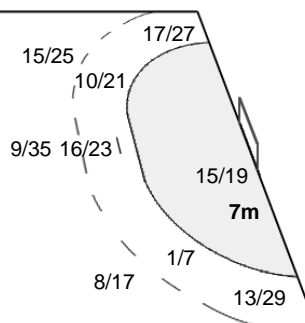

Defence

Goalkeepers Saves / Shots

2/18	6/12	3/28
14/30	3/4	10/18
9/42	5/21	8/39

1 ALMEIDA T

1/14	6/8	2/16
7/15	2/2	5/9
5/16	3/11	5/24

16 PEDRO M

0/2	0/1	0/8
0/2	0/1	0/2
3/14	1/2	1/6

20 BRANCO C

1/2	0/3	1/4
7/13	1/1	5/7
1/12	1/8	2/9

LEGEND

%	Efficiency	2Min	2 Minute Suspensions	6m	6-metre Shots	7m	7-metre Shots	9m	9-metre Shots
AS	Assists	BS	Blocked Shots	BT	Breakthroughs	FB	Fast Breaks	G/S	Goals/Shots
MP	Matches Played	N/A	not applicable	PR	Preliminary Round	RC	Red Cards	S/S	Saves/Shots
ST	Steals	TO (TF)	Turnovers (Technical Faults)	TP	Time Played	Wing	Wing Shots	YC	Yellow Cards