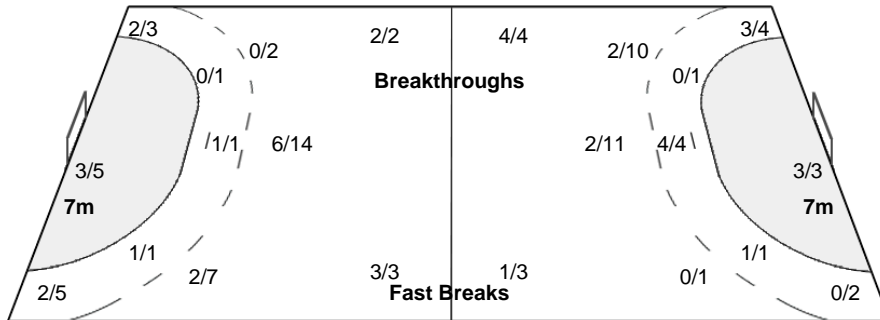

Belgrade

XXI Women's World Championship 2013 Serbia

SUN 22 DEC 2013
17:15

Match Team Statistics

Match No: 84

BRA 22 - 20 SRB

(13 - 11) (9 - 9)

Referees: GARCIA Ignacio / MARIN LORENTE Andreu (ESP)

BRA - Brazil

Shots Distribution

Players

Goals / Shots

2 DINIZ F	3 NASCIMENTO A	4 ROCHA S	5 PIEDADE D	6 ANDRADE A	8 DA SILVA F	9 RODRIGUES A
	2/3 1/1 1/1		0/1		0/1 3/4	1/1 1/1
	2/3		1/1		1/1	0/2 1/2
		1-Missed				1-Post 1-Blocked
12 ARENHART B	14 GOMES E	16 PESSOA M	17 SOUZA K	18 AMORIM E	19 NUNES D	21 COSTA M
0/1				1/2 0/1 0/1		2/2
				1/2 1/1	0/1	0/1
					0/1	1-Blocked
22 MOURA M	81 CAVALEIRO D					
	1/1 1/1					
	0/1					

Team Goals / Shots

5/8	2/3	7/10
3/5	0/2	0/1
4/8		1/3
1-Missed	1-Post	2-Blocked

Offence