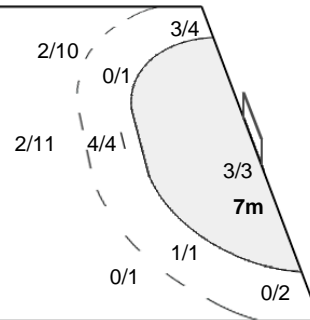

Defence

Goalkeepers Saves / Shots

1/3	1/3	0/2
1/2	1/1	1/2
5/12	1/1	0/5

12 ARENHART B

1/2	0/2	0/2
1/2	1/1	0/1
3/7	1/1	0/5

16 PESSOA M

0/1	1/1	
		1/1
2/5