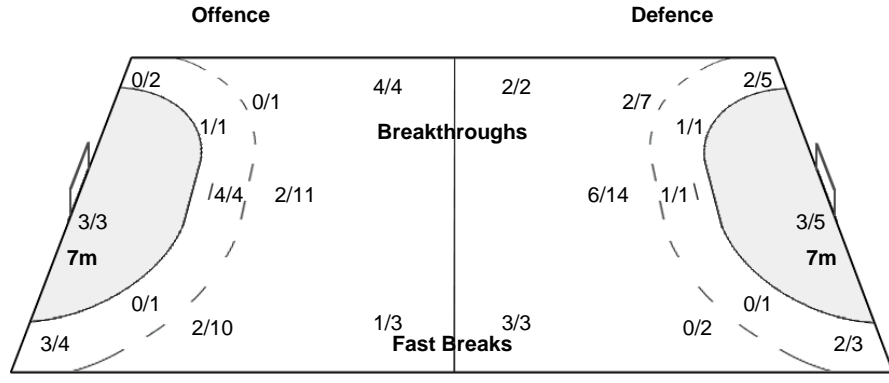

Belgrade

XXI Women's World Championship 2013 Serbia

SUN 22 DEC 2013
17:15

Match Team Statistics

Match No: 84

BRA 22 - 20 SRB

(13 - 11) (9 - 9)

Referees: GARCIA Ignacio / MARIN LORENTE Andreu (ESP)

SRB - Serbia

Shots Distribution

Players

Goals / Shots

LEGEND	% Efficiency	2Min 2 Minute Suspensions	6m 6-metre Shots	7m 7-metre Shots	9m 9-metre Shots
AS Assists	BS Blocked Shots	BT Breakthroughs	DR Disqualification with report	FB Fast Breaks	
G/S Goals/Shots	N/A not applicable	RC Red Cards	S/S Saves/Shots	ST Steals	
TO Turnover	TP Time Played	WC Wing Shots	YC Yellow Cards