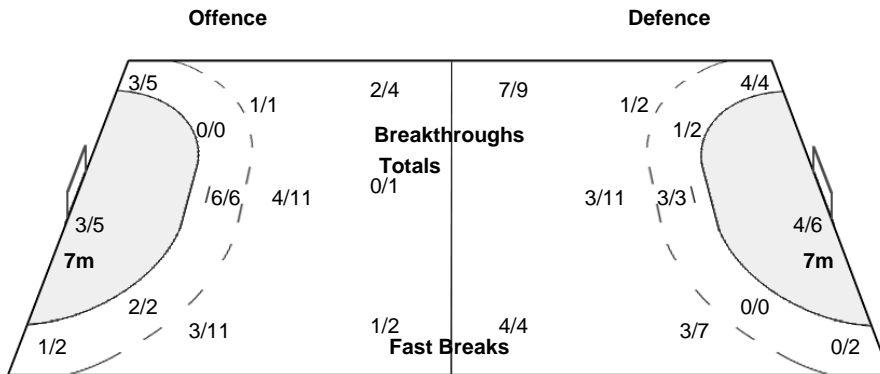

Belgrade

XXI Women's World Championship 2013 Serbia

SUN 22 DEC 2013
14:30

Match Team Statistics

Match No: 83

DEN 30 - 26 POL

(12 - 15) (18 - 11)

Referees: GATELIS Mindaugas / MAZEIKA Vaidas (LTU)

POL - Poland

Shots Distribution

Players

Goals / Shots

1 GAPSKA M	4 STACHOWSKA M	5 NIEDZWIEDZ I	6 SIODMIAK K	11 GRZYB K	14 KUDLACZ K	21 KONIUSZANIEC K
			0/1 1/1	1/1 1/1	1/1 2/2	1/1 2/3
		0/1 0/1	1/1 0/1	1/1	0/1	
				1-Missed	1-Missed 1-Post 1-Blocked	

28 WOJTAS A	29 SEMENIUK-OLCHAWA K	32 SZWED-ORNEBORG K	33 MIGALA M	40 WYSOKINSKA A	41 STASIAK M	55 JOCHYMEK A
1/2 1/1		1/1 0/1 0/1				
1/1 1/2		1/1				
3-Post 1-Blocked 1-Missed		1-Blocked				

77 KULWINSKA P	89 BYZDRA K
1/1 1/1	1/1 2/2 1/1
1/1	2/3 0/1
	1-Blocked

Team
Goals / Shots

3/3	6/8	7/7
4/5	0/1	0/3
2/3	0/1	4/8
3-Missed	4-Post	4-Blocked

Goalkeepers
Saves / Shots

3/6	0/1	2/9
2/3		1/5
3/6	0/4	0/7

1 GAPSKA M

2/3		2/7
0/1		0/3
3/5	0/3	0/2

40 WYSOKINSKA A

1/3	0/1	0/2
2/2		1/2
0/1	0/1	0/5

LEGEND

%	Efficiency	2Min	2 Minute Suspensions	6m	6-metre Shots	7m	7-metre Shots	9m	9-metre Shots
AS	Assists	BS	Blocked Shots	BT	Breakthroughs	DR	Disqualification with report	FB	Fast Breaks
G/S	Goals/Shots	N/A	not applicable	RC	Red Cards	S/S	Saves/Shots	ST	Steals
TO	Turnover	TP	Time Played	Wing	Wing Shots	YC	Yellow Cards