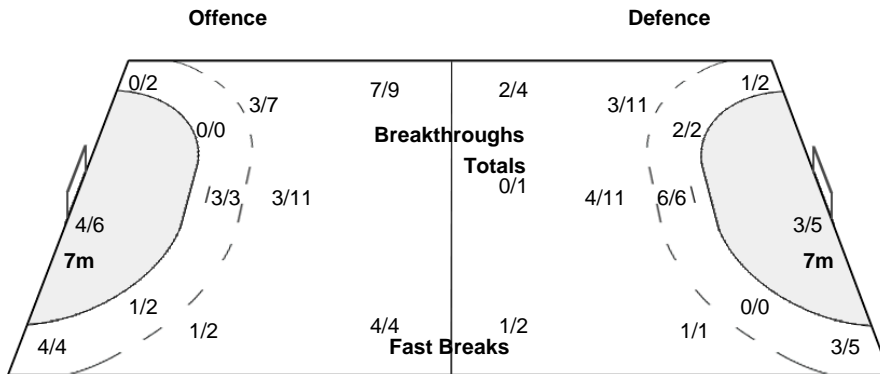

Belgrade

XXI Women's World Championship 2013 Serbia

SUN 22 DEC 2013
14:30

Match Team Statistics

Match No: 83

DEN 30 - 26 POL
(12 - 15) (18 - 11)

Referees: GATELIS Mindaugas / MAZEIKA Vaidas (LTU)

DEN - Denmark

Shots Distribution

Players

Goals / Shots

2 SCHUMACHER J	4 THORSGAARD S	7 FISKER M	8 HANSEN A	9 DALBY C	11 GRAVHOLT M	12 GREVE C
0/1		2/2			1/1	
0/1		1/1			1/1	
1-Post						

13 BONDE M	15 HOLMSGAARD P	19 JORGENSEN L	20 POULSEN R	21 KRISTIANSEN K	23 NORGAARD A	25 JENSEN T
	0/1	1/1		1/1	1/1	1/1
	0/1	1/1	2/2	1/1	0/1	0/1
		1-Blocked		1-Blocked	2/2	1/1
		1-Missed 2-Post		1-Missed		1-Missed

27 BURGAARD L	28 JORGENSEN S
0/1	0/1
	1/2
1/1	0/1
	1/1
	1/1
1-Missed	

Team Goals / Shots		
3/6	1/1	7/9
1/3		4/5
3/6	4/4	7/7
4-Missed 3-Post 2-Blocked		

Goalkeepers Saves / Shots		
0/3	2/8	0/7
1/5	1/1	3/3
1/3	1/1	4/8

12 GREVE C		
0/1		0/1
0/1		

20 POULSEN R		
0/3	2/8	0/6
1/4	1/1	3/3
1/2	1/1	4/8