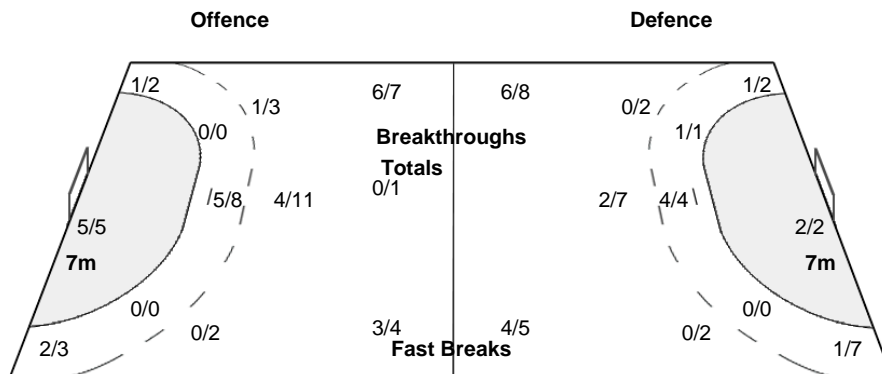

Belgrade

XXI Women's World Championship 2013

Serbia

Semifinal

FRI 20 DEC 2013
20:45

Match Team Statistics

Match No: 81

BRA 27 - 21 DEN

(14 - 10) (13 - 11)

Referees: LAH Bojan / SOK David (SLO)

BRA - Brazil

Shots Distribution

Players

Goals / Shots

2 DINIZ F	3 NASCIMENTO A	4 ROCHA S	5 PIEDADE D	6 ANDRADE A	8 DA SILVA F	9 RODRIGUES A
0/1	1/1	0/1	0/1	0/1		
1/1	0/1		0/1			1/1
	3/3	0/1	3/3			0/2
		1/1	1/1	2/2	2/2	3/3
				1-Post		2-Post 2-Blocked

12 ARENHART B	14 GOMES E	16 PESSOA M	17 SOUZA K	18 AMORIM E	19 NUNES D	21 COSTA M
				0/1		
				2/2	1/1	
				1-Blocked		

22 MOURA M	81 CAVALEIRO D
0/1	1/1
1/1	0/1
	2/2
	1/1
1-Missed	

Team Goals / Shots		
2/3		0/2
1/2	0/4	1/2
11/13	1/2	11/11
1-Missed	3-Post	3-Blocked

Goalkeepers Saves / Shots		
0/2	3/4	1/2
2/2	1/1	1/1
1/10		2/10

12 ARENHART B		
0/2	3/4	1/2
2/2	1/1	1/1
1/10		2/10

16 PESSOA M