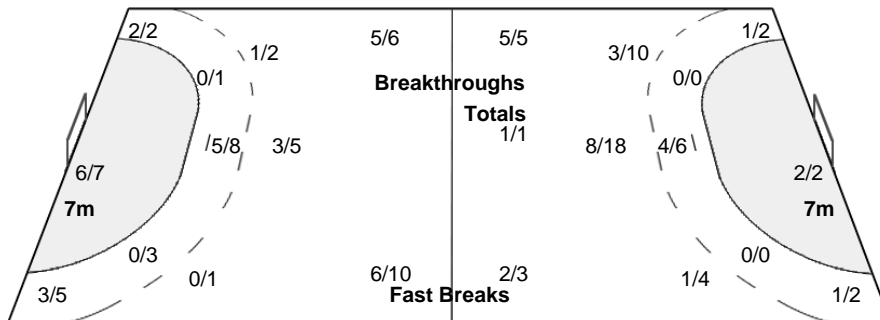

27 BURGAARD L	28 JORGENSEN S
0/1	0/1
0/1	0/1
1/2	

1-Post 1-Post 1-Blocked

Team Goals / Shots

4/4	2/2	2/3
1/5		3/6
8/8	1/4	10/11

1-Missed 4-Post 2-Blocked

Offence

Defence

Goalkeepers Saves / Shots