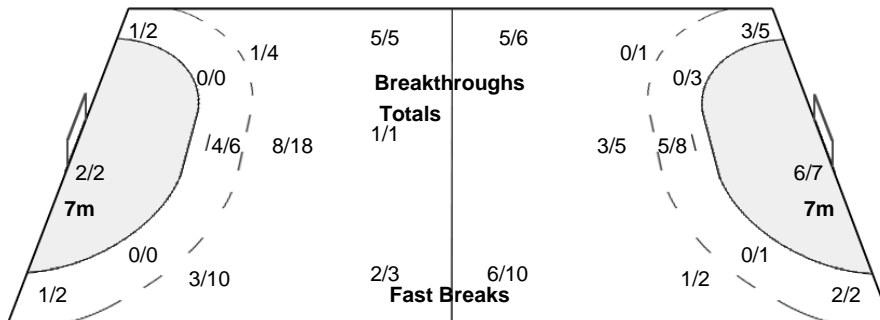

Team Goals / Shots

Offence